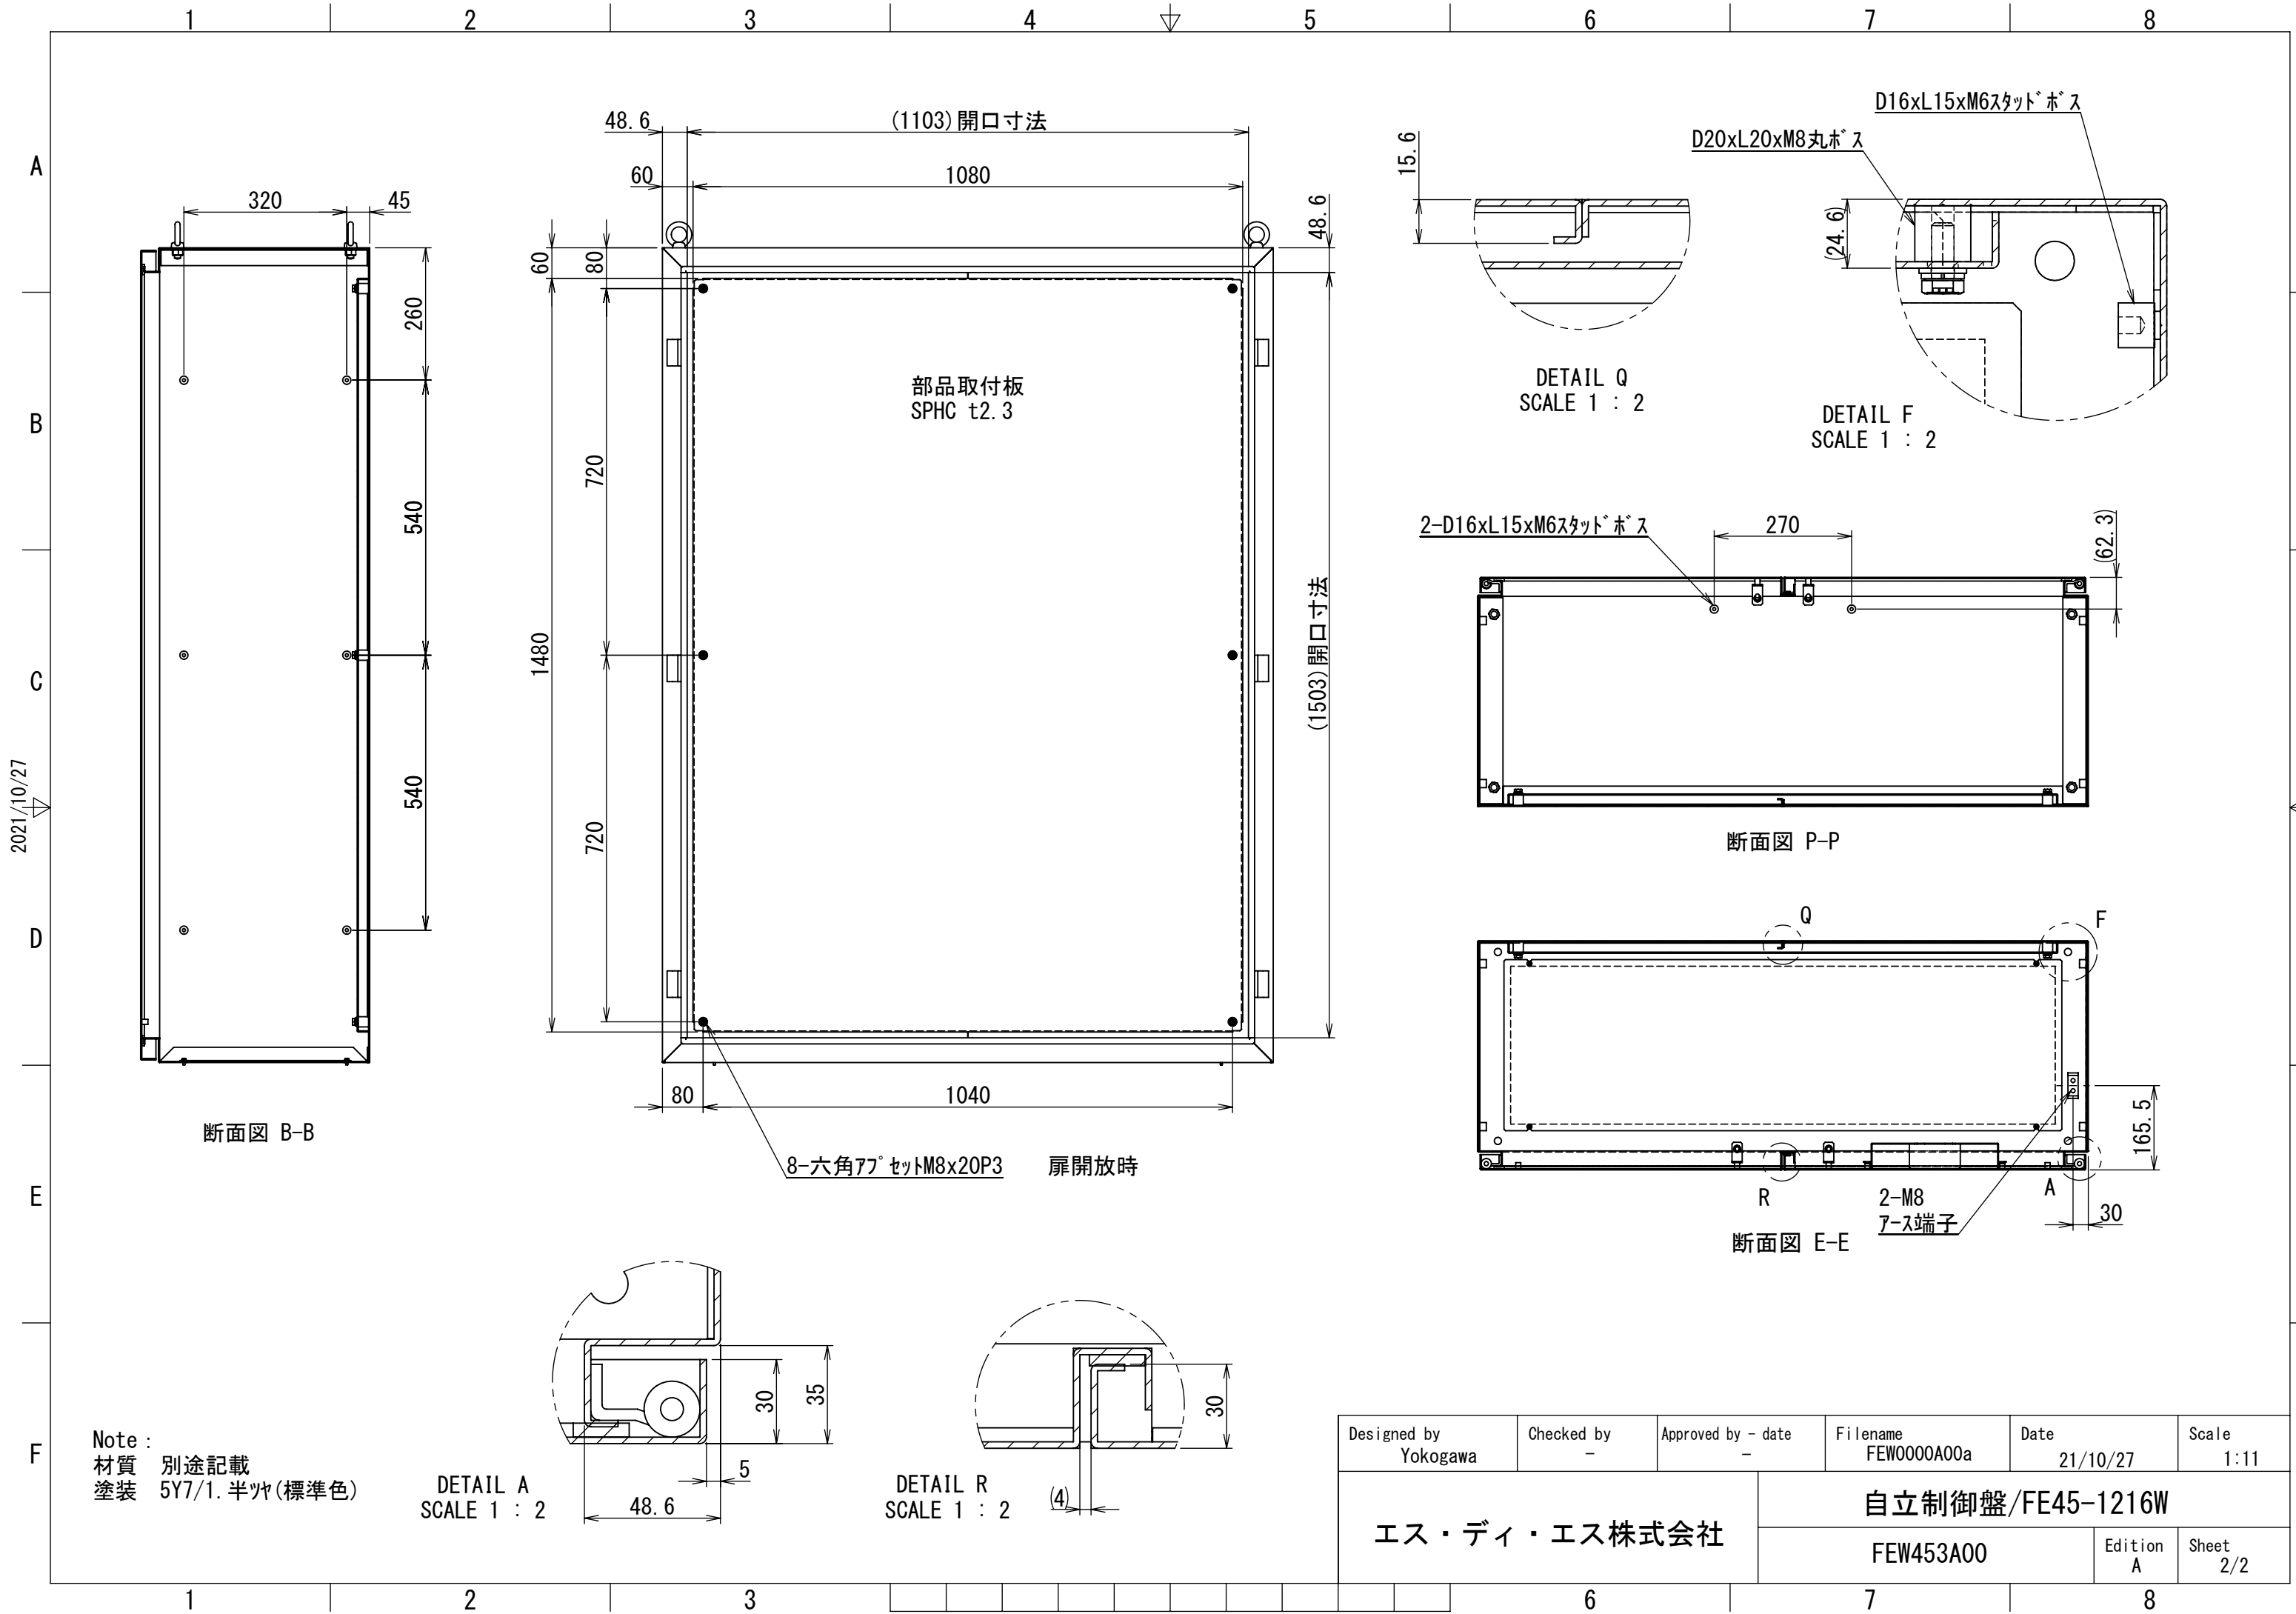

REV.	DESCRIPTION	DATE	APPVL.
A	新規作成	21/10/27	

Note :
 材質 別途記載
 塗装 5Y7/1. 半ツヤ(標準色)

Designed by Yokogawa	Checked by -	Approved by - date -	Filename FEW0000A00a	Date 21/10/27	Scale 1:9
エス・ディ・エス株式会社			自立制御盤/FE45-1216W		
			FEW453A00	Edition A	Sheet 1/2

2021/10/27

Designed by Yokogawa	Checked by -	Approved by - date -	Filename FEW0000A00a	Date 21/10/27	Scale 1:11
エス・ディ・エス株式会社			自立制御盤/FE45-1216W		
			FEW453A00	Edition A	Sheet 2/2