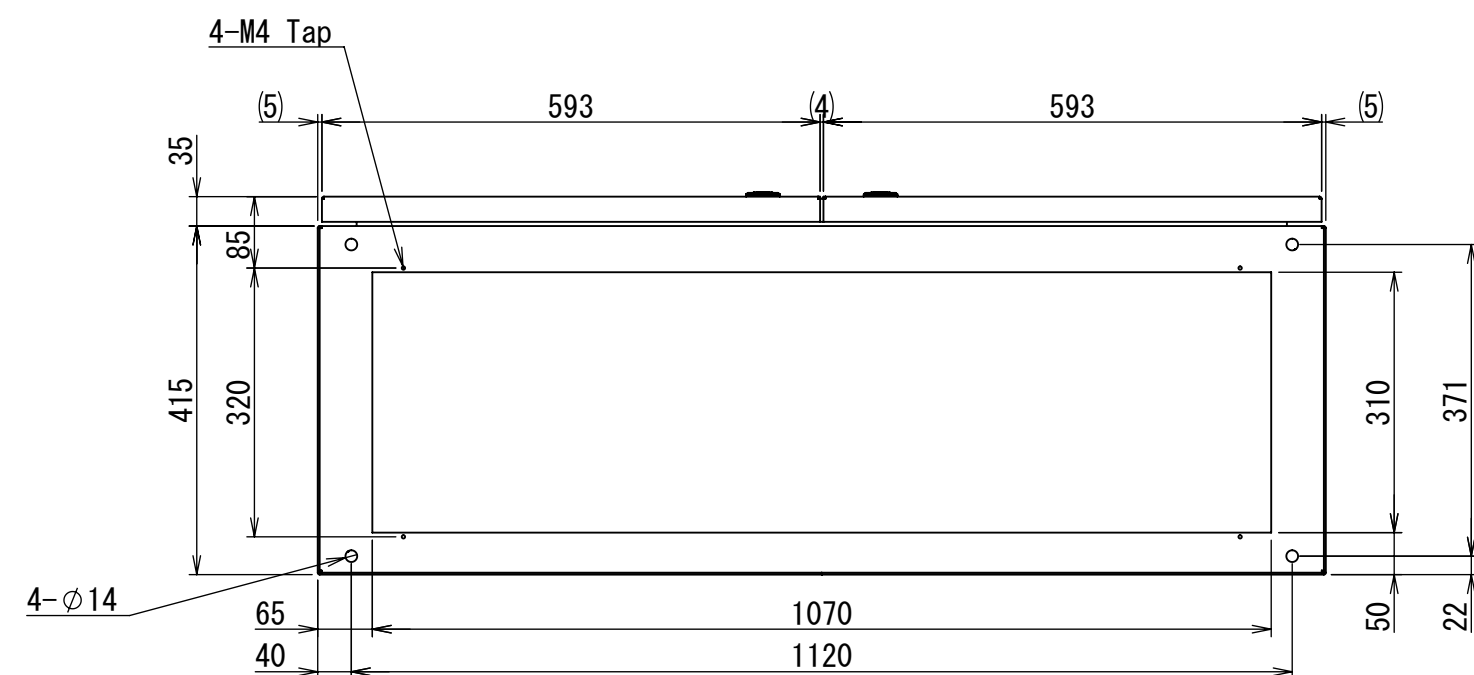

REV.	DESCRIPTION	DATE	APPVL.
A	新規作成	21/10/27	

Note :
 材質 別途記載
 塗装 5Y7/1. 半ツヤ(標準色)

Designed by Yokogawa	Checked by -	Approved by - date -	Filename FEW0000A00a	Date 21/10/27	Scale 1:9
エス・ディ・エス株式会社			自立制御盤/FE45-1216W		
			FEW453A00	Edition A	Sheet 1/2

2021/10/27

Designed by Yokogawa	Checked by -	Approved by - date -	Filename FEW0000A00a	Date 21/10/27	Scale 1:11
エス・ディ・エス株式会社			自立制御盤/FE45-1216W		
			FEW453A00	Edition A	Sheet 2/2