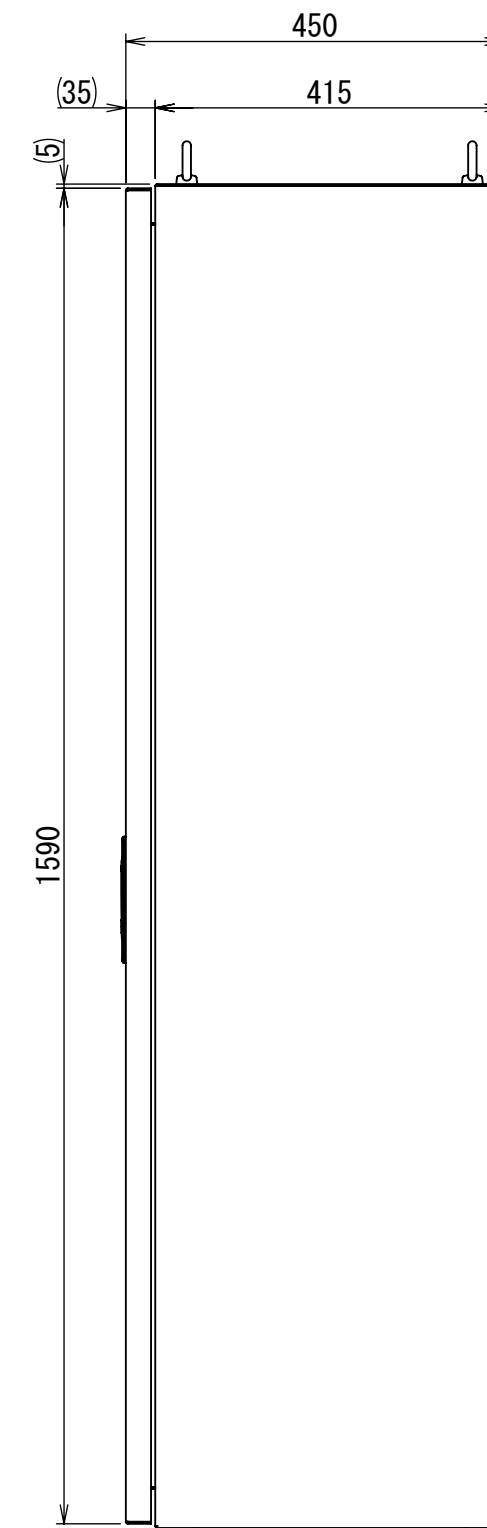

REV.	DESCRIPTION	DATE	APPVL.
A	新規作成	21/10/27	

Note :
 材質 別途記載
 塗装 5Y7/1. 半ツヤ(標準色)

Designed by Yokogawa	Checked by -	Approved by - date -	Filename FEW0000A00a	Date 21/10/27	Scale 1:9
エス・ディ・エス株式会社			自立制御盤/FE45-1216W		
			FEW453A00	Edition A	Sheet 1/2

2021/10/27

Designed by Yokogawa	Checked by -	Approved by - date -	Filename FEW0000A00a	Date 21/10/27	Scale 1:11
エス・ディ・エス株式会社			自立制御盤/FE45-1216W		
			FEW453A00	Edition A	Sheet 2/2