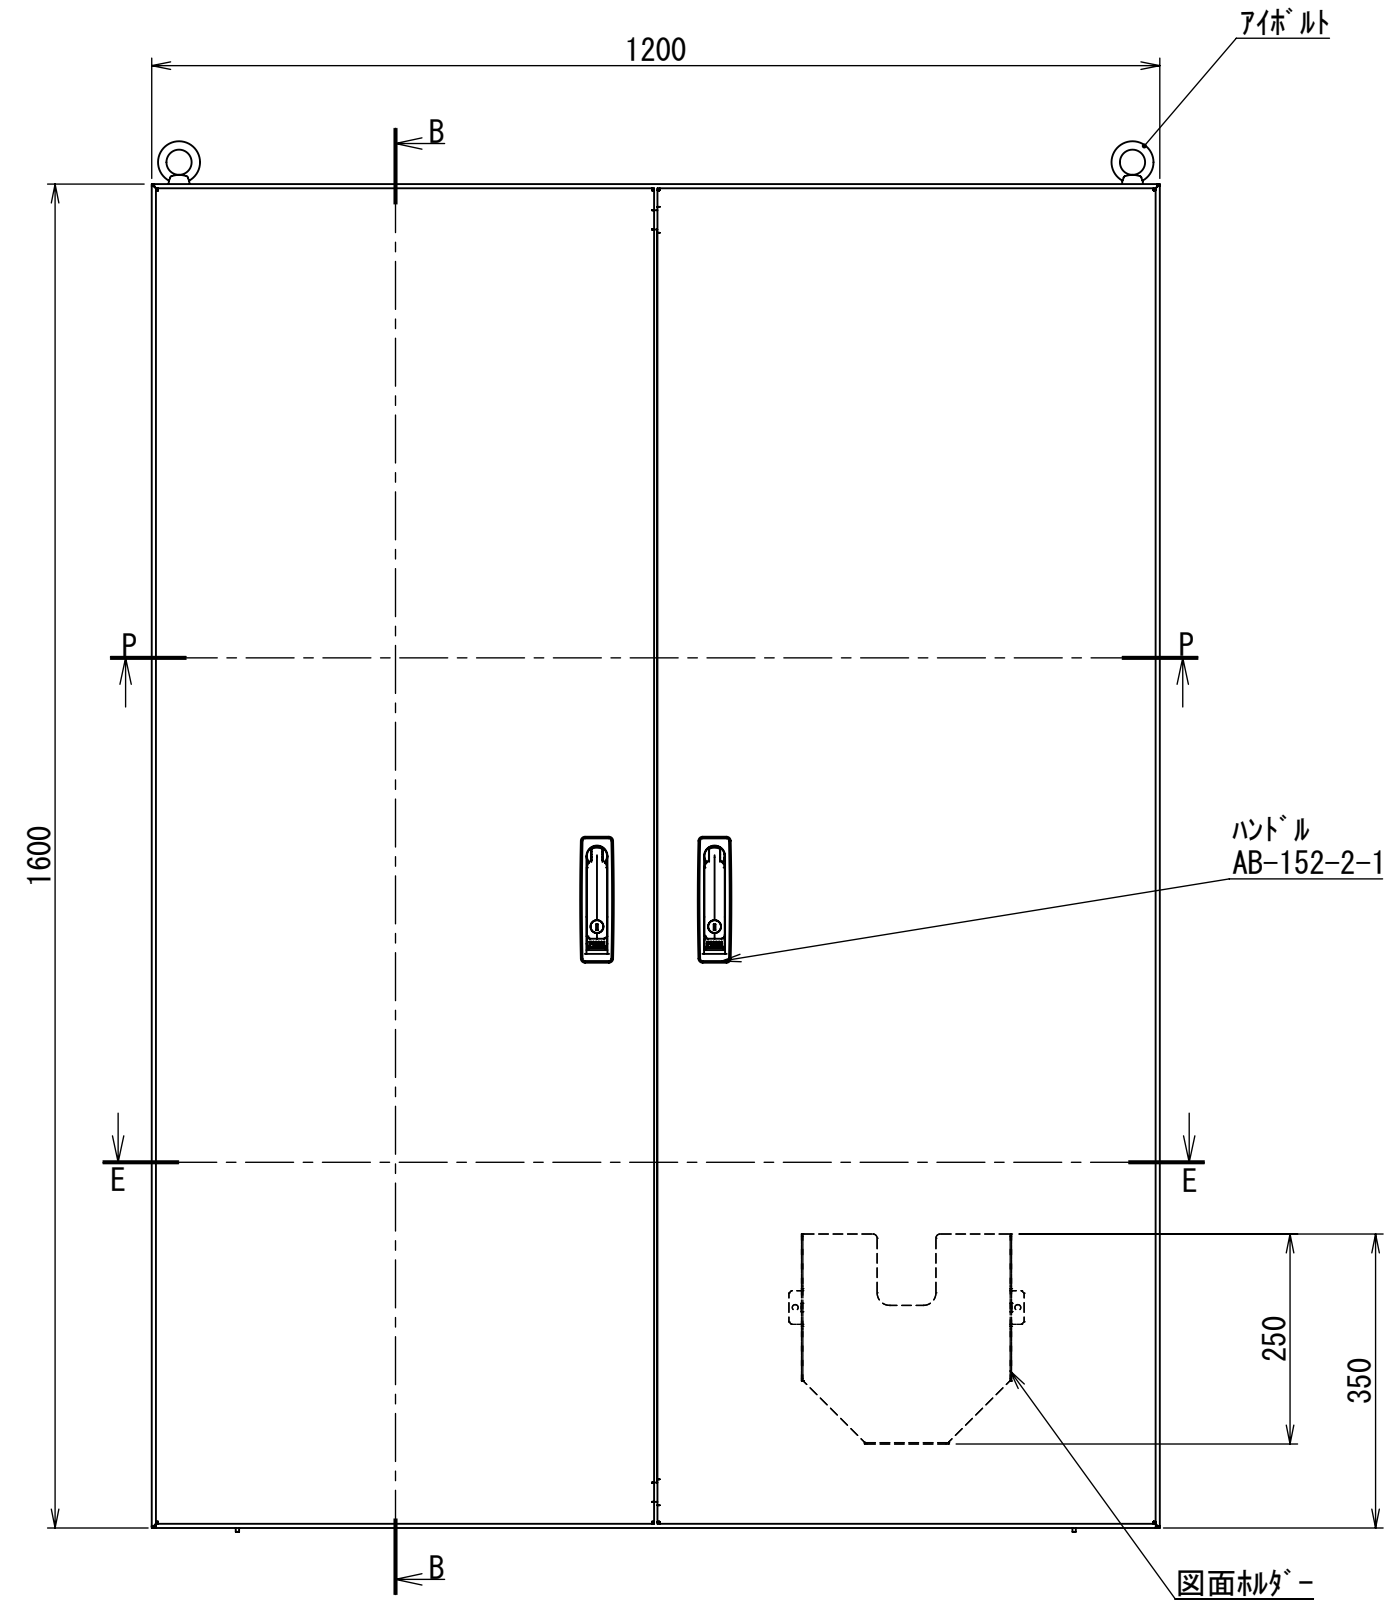

REV.	DESCRIPTION	DATE	APPVL.
A	新規作成	21/10/27	

Note :
 材質 別途記載
 塗装 5Y7/1. 半ツヤ(標準色)

Designed by Yokogawa	Checked by -	Approved by - date -	Filename FEW0000A00a	Date 21/10/27	Scale 1:9
エス・ディ・エス株式会社			自立制御盤/FE45-1216W		
			FEW453A00	Edition A	Sheet 1/2

2021/10/27

Designed by Yokogawa	Checked by -	Approved by - date -	Filename FEW0000A00a	Date 21/10/27	Scale 1:11
エス・ディ・エス株式会社			自立制御盤/FE45-1216W		
			FEW453A00	Edition A	Sheet 2/2