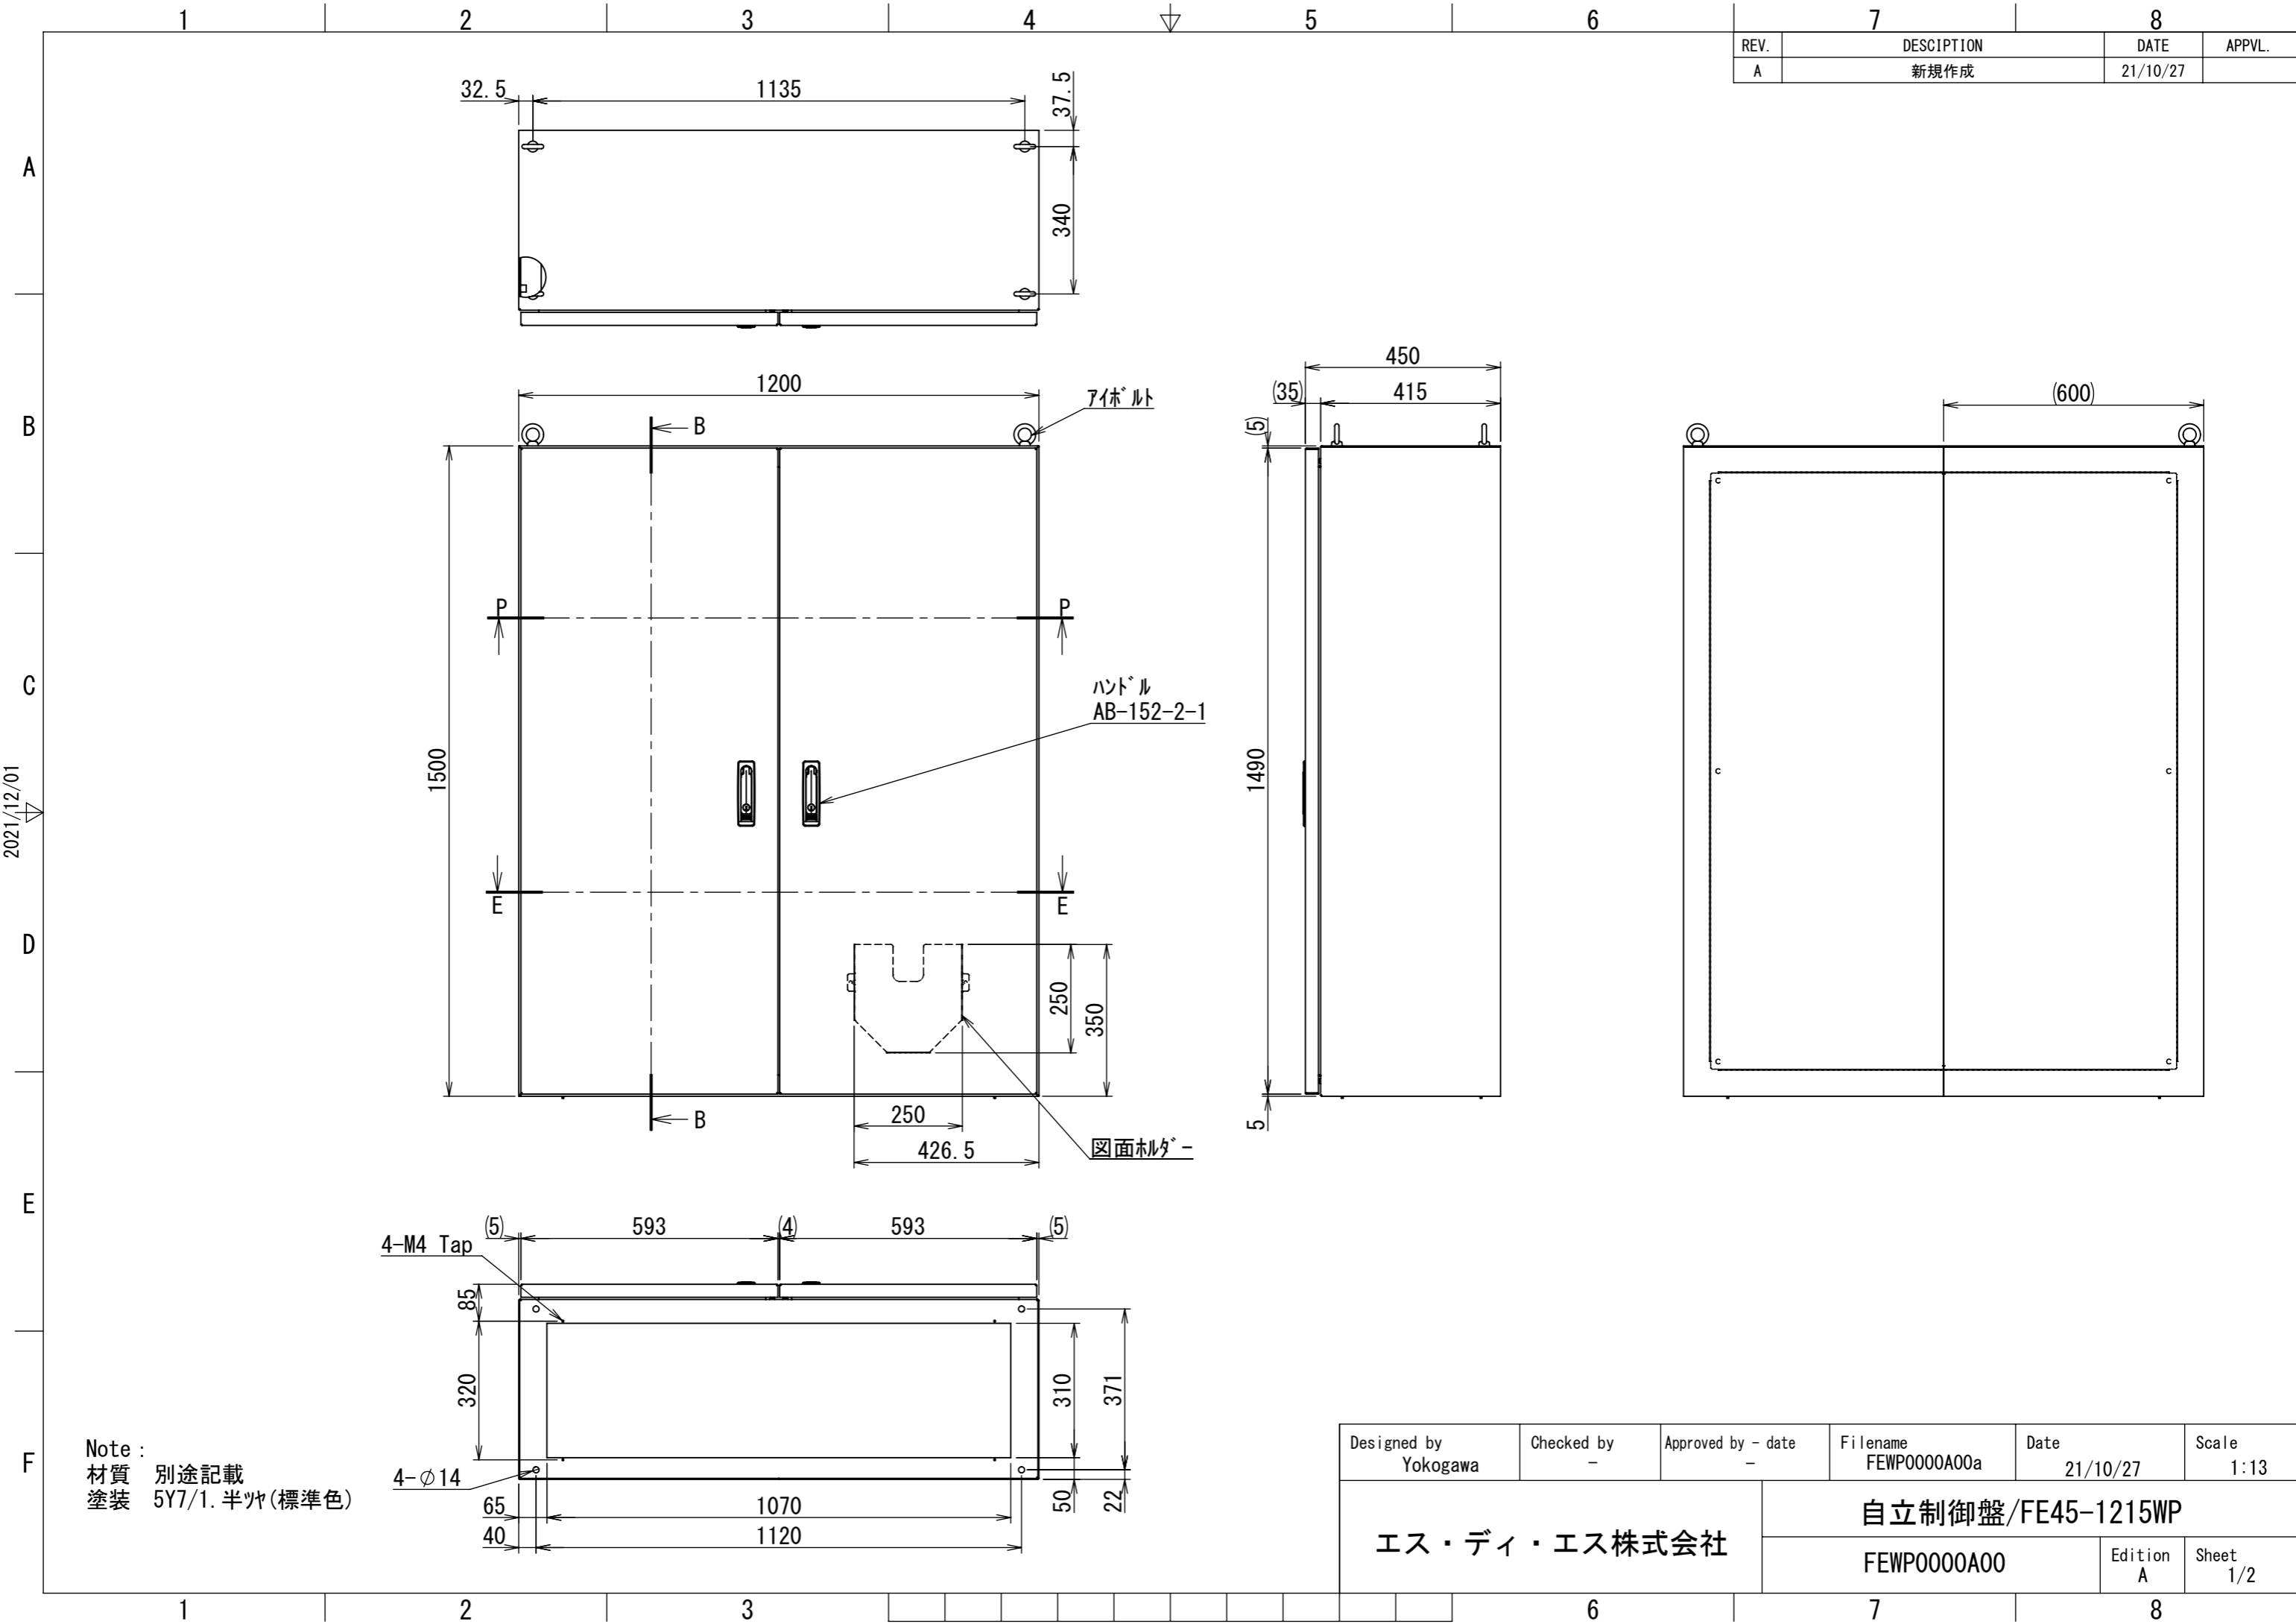

REV.	DESCRIPTION	DATE	APPVL.
A	新規作成	21/10/27	

2021/12/01

Note :
 材質 別途記載
 塗装 5Y7/1. 半ツヤ(標準色)

Designed by Yokogawa	Checked by -	Approved by - date -	Filename FEWP0000A00a	Date 21/10/27	Scale 1:13
エス・ディ・エス株式会社			自立制御盤/FE45-1215WP		
			FEWP0000A00	Edition A	Sheet 1/2