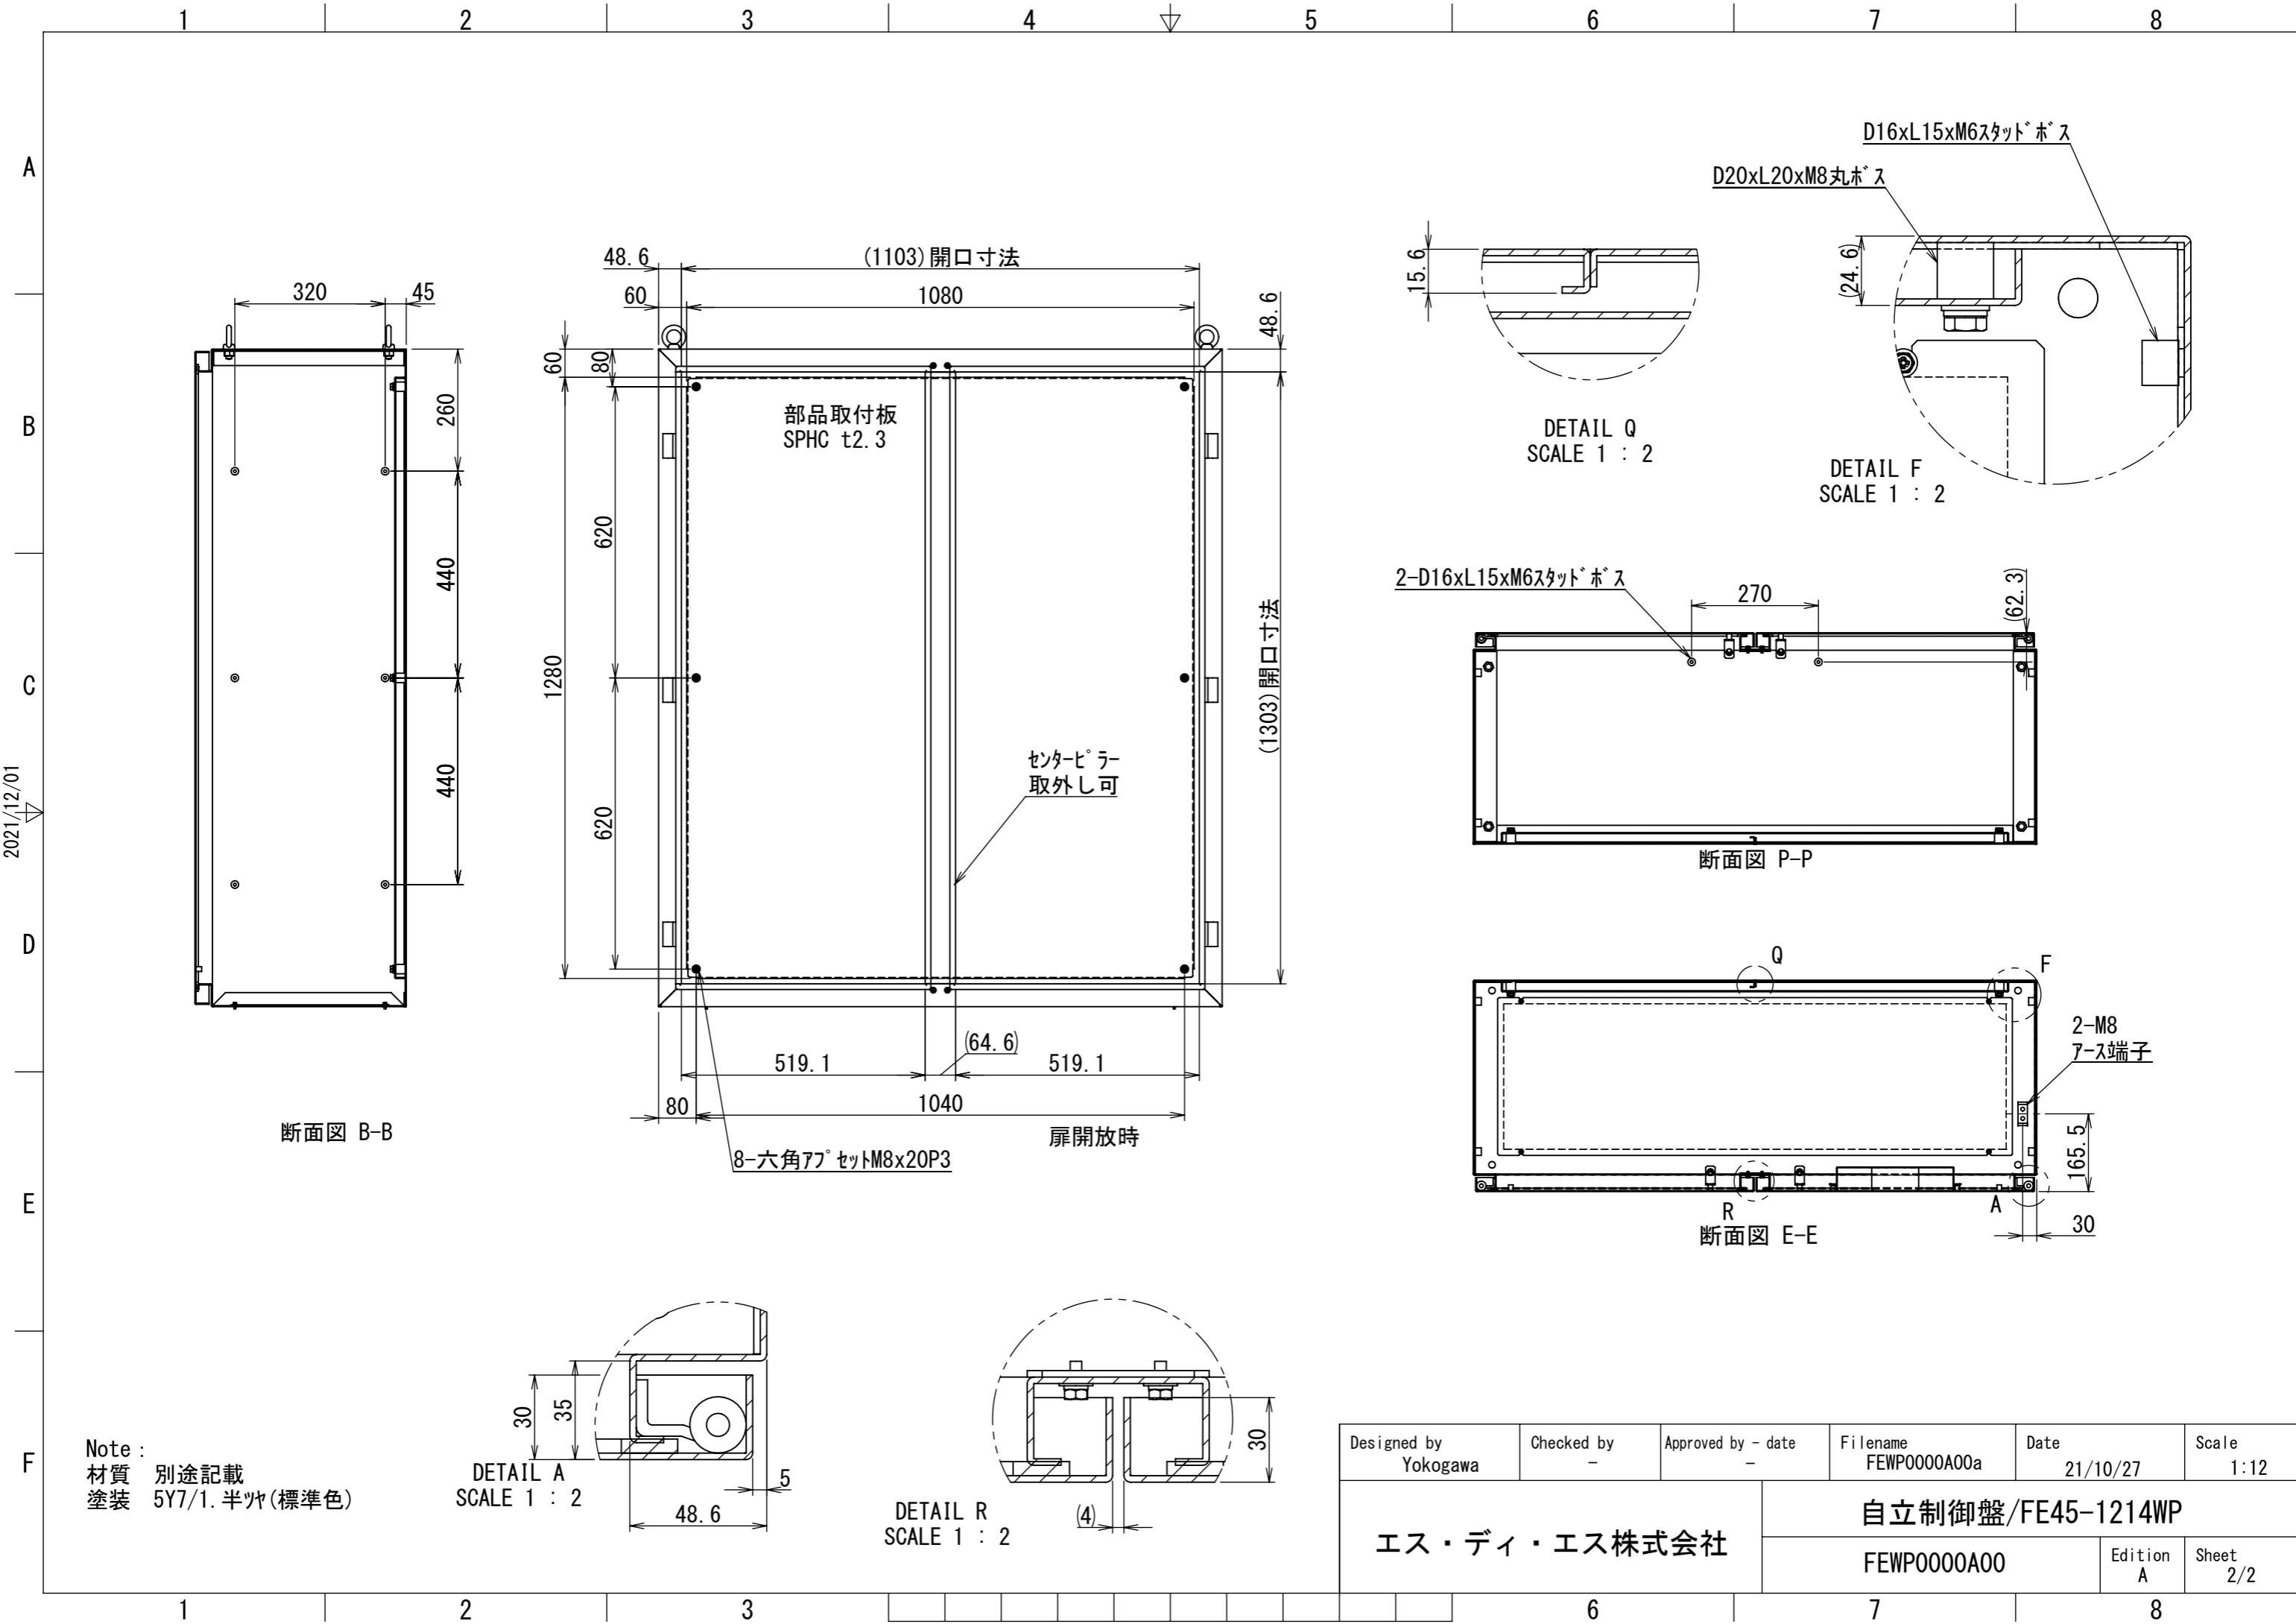

REV.	DESCRIPTION	DATE	APPVL.
A	新規作成	21/10/27	

2021/12/01

Note :
 材質 別途記載
 塗装 5Y7/1. 半ツヤ(標準色)

Designed by Yokogawa	Checked by -	Approved by - date -	Filename FEWP0000A00a	Date 21/10/27	Scale 1:12
エス・ディ・エス株式会社			自立制御盤/FE45-1214WP		
			FEWP0000A00	Edition A	Sheet 1/2

Note:
 材質 別途記載
 塗装 5Y7/1. 半ツヤ(標準色)

Designed by Yokogawa	Checked by -	Approved by - date -	Filename FEWP0000A00a	Date 21/10/27	Scale 1:12
エス・ディ・エス株式会社			自立制御盤/FE45-1214WP		
			FEWP0000A00	Edition A	Sheet 2/2