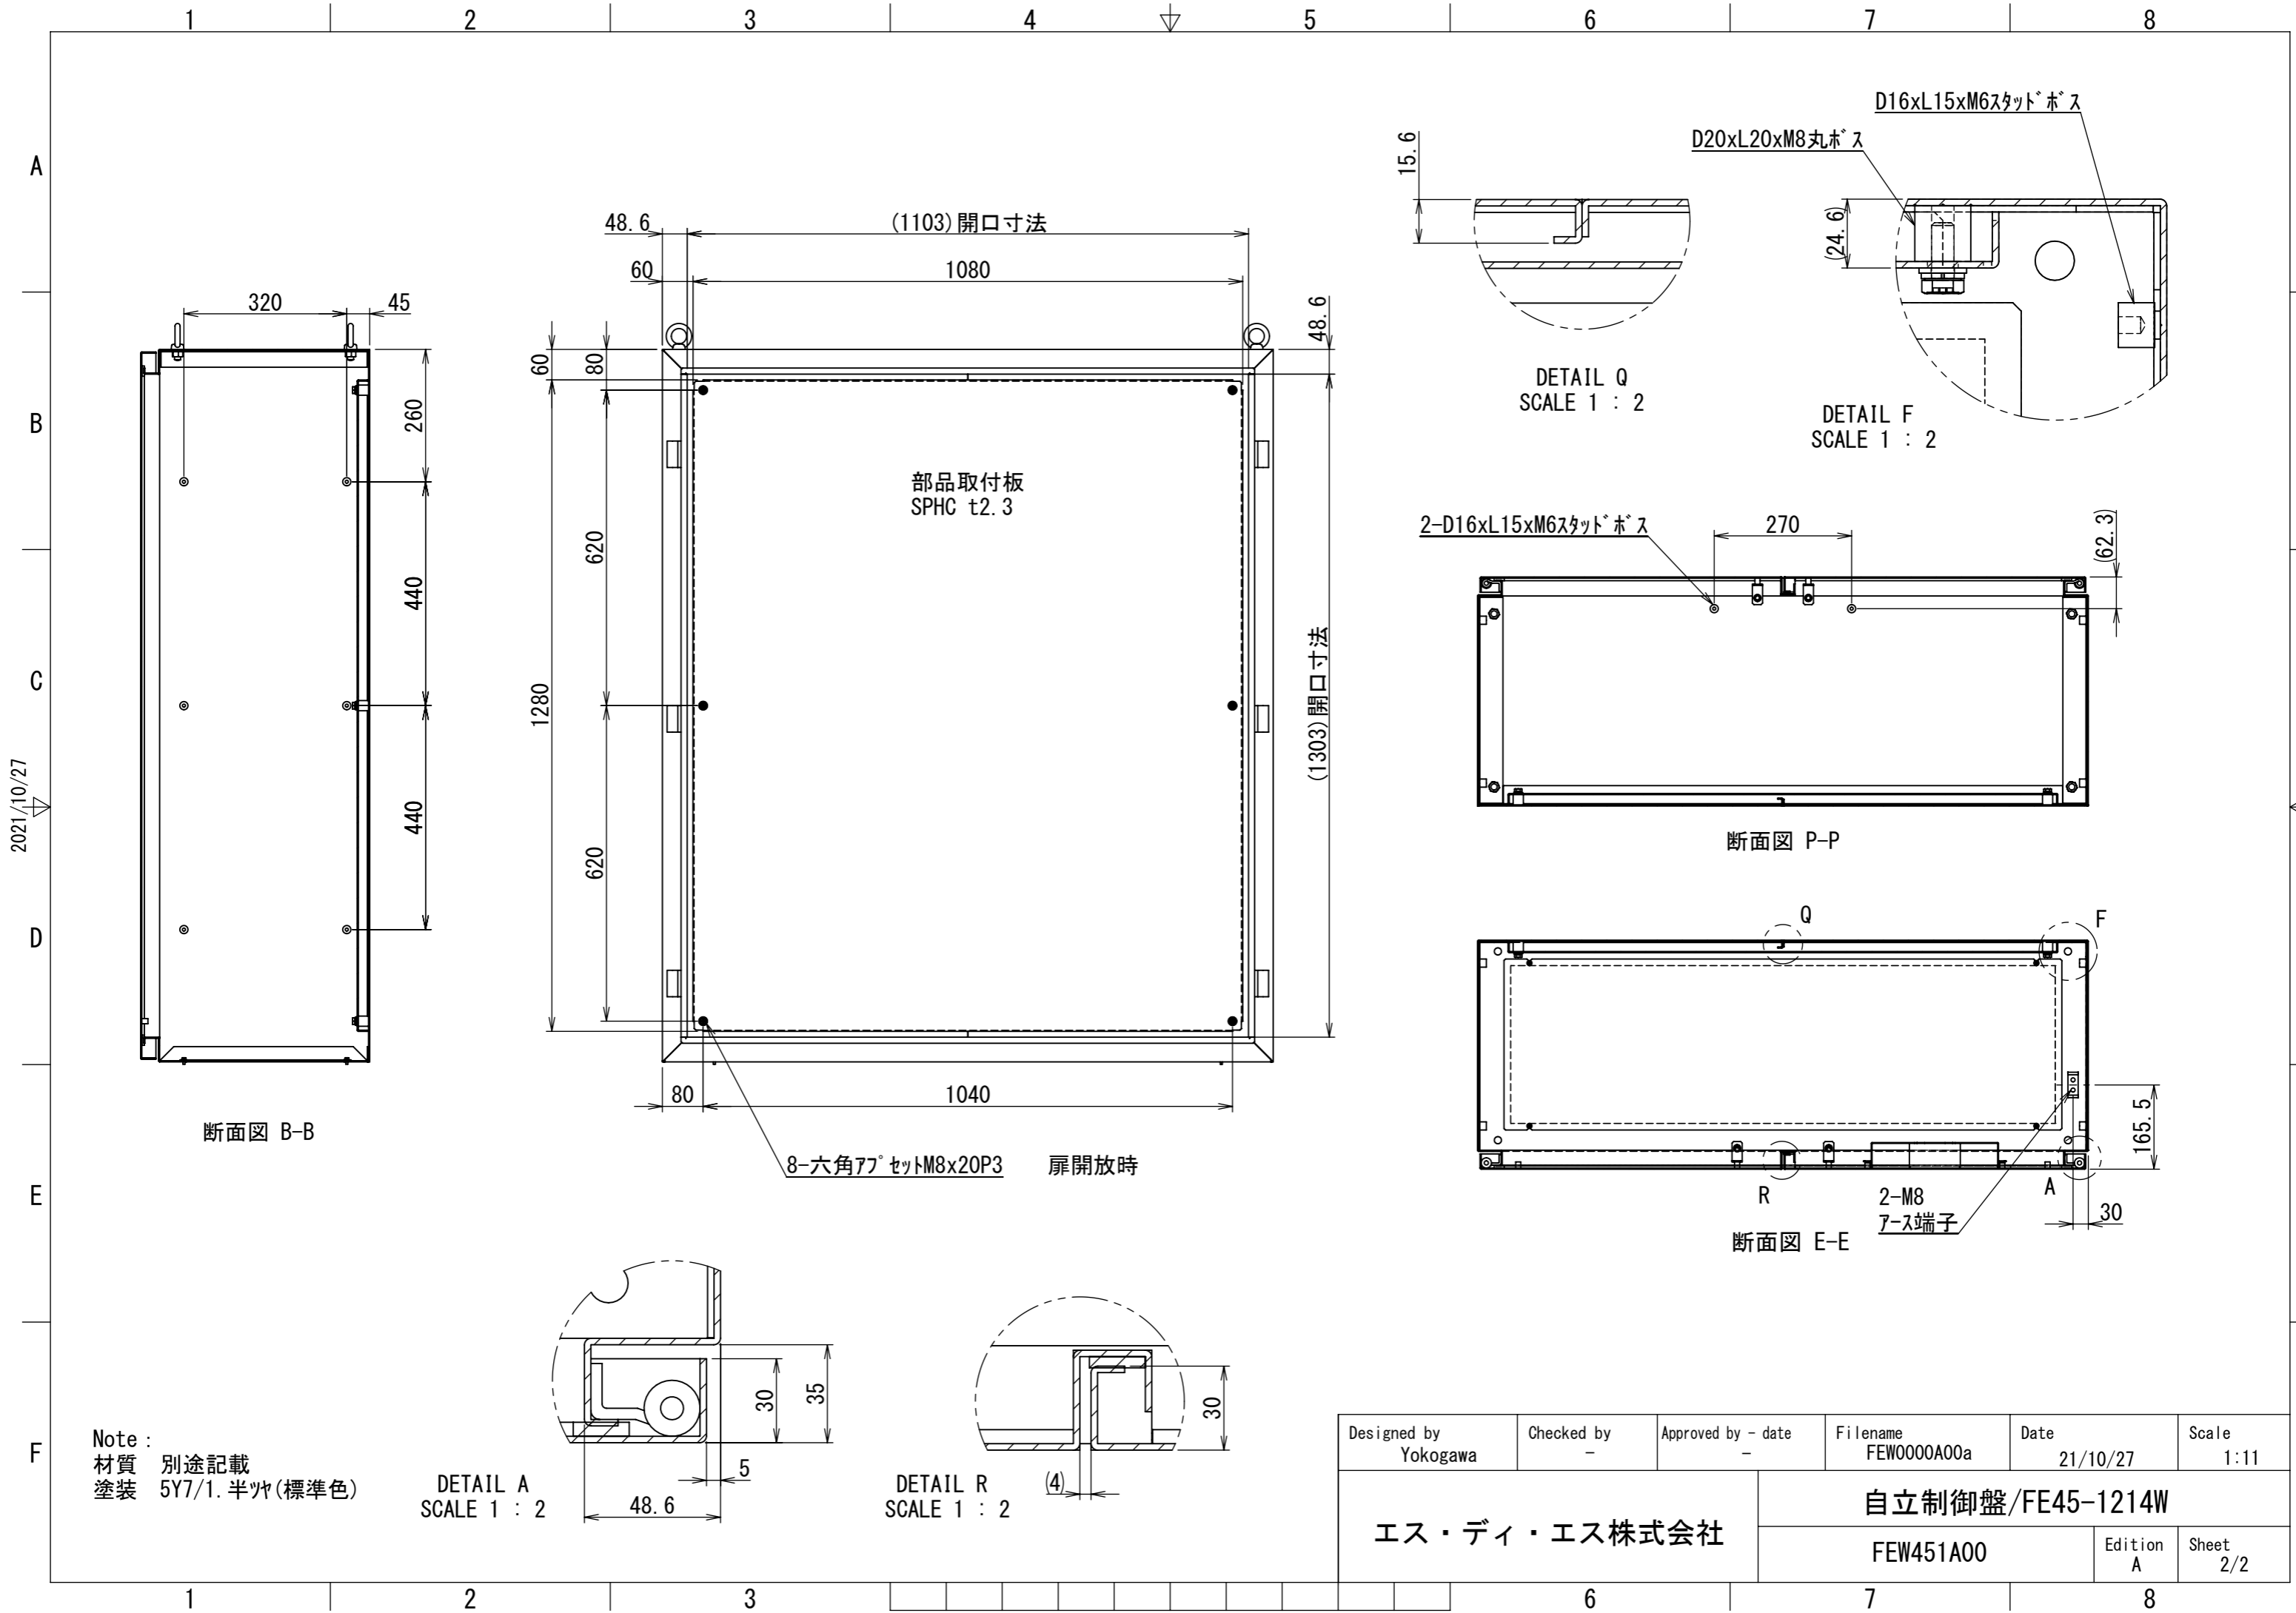

REV.	DESCRIPTION	DATE	APPVL.
A	新規作成	21/10/27	

Note :
 材質 別途記載
 塗装 5Y7/1. 半ツヤ(標準色)

Designed by Yokogawa	Checked by -	Approved by - date -	Filename FEW0000A00a	Date 21/10/27	Scale 1:9
エス・ディ・エス株式会社			自立制御盤/FE45-1214W		
			FEW451A00	Edition A	Sheet 1/2

2021/10/27

Note:
 材質 別途記載
 塗装 5Y7/1.半ツヤ(標準色)

Designed by Yokogawa	Checked by -	Approved by - date -	Filename FEW0000A00a	Date 21/10/27	Scale 1:11
エス・ディ・エス株式会社			自立制御盤/FE45-1214W		
			FEW451A00	Edition A	Sheet 2/2