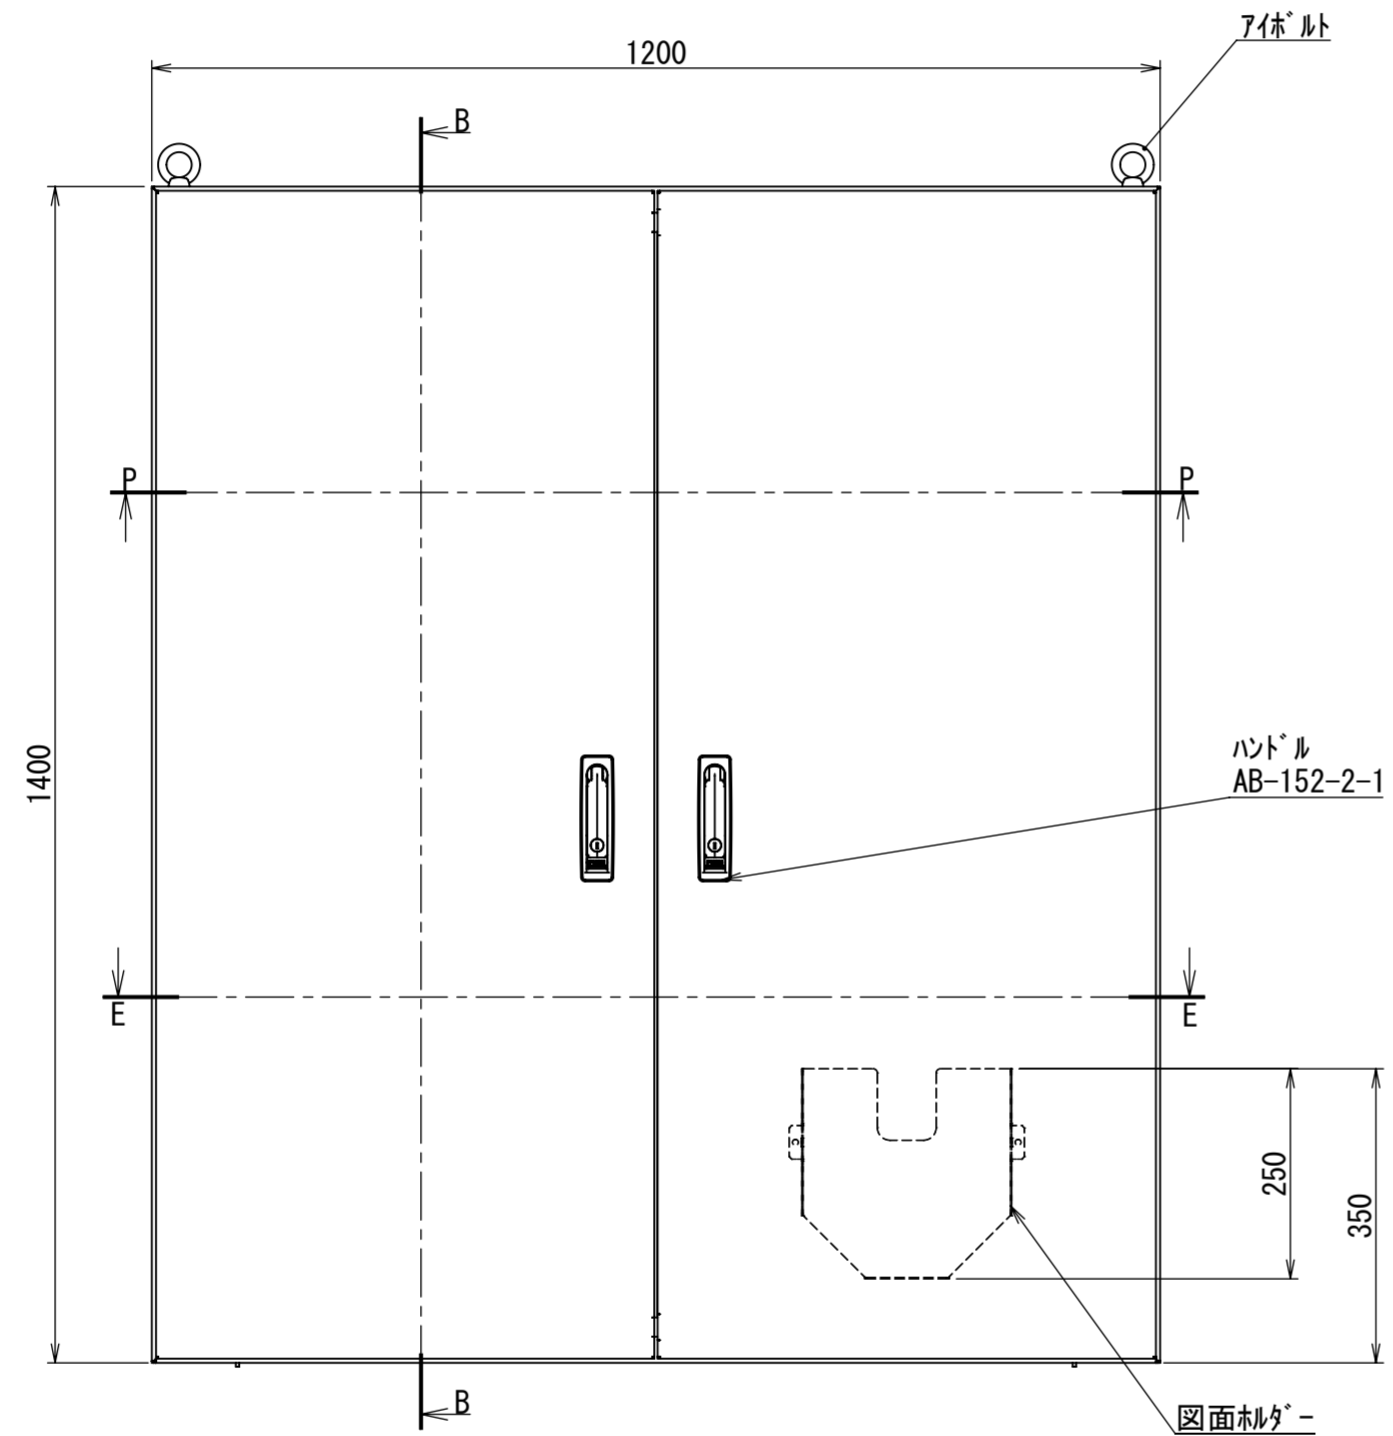

REV.	DESCRIPTION	DATE	APPVL.
A	新規作成	21/10/27	

Note :
 材質 別途記載
 塗装 5Y7/1. 半ツヤ(標準色)

Designed by Yokogawa	Checked by -	Approved by - date -	Filename FEW0000A00a	Date 21/10/27	Scale 1:9
エス・ディ・エス株式会社			自立制御盤/FE45-1214W		
			FEW451A00	Edition A	Sheet 1/2

2021/10/27

Note:
 材質 別途記載
 塗装 5Y7/1.半ツヤ(標準色)

Designed by Yokogawa	Checked by -	Approved by - date -	Filename FEW0000A00a	Date 21/10/27	Scale 1:11
エス・ディ・エス株式会社			自立制御盤/FE45-1214W		
			FEW451A00	Edition A	Sheet 2/2