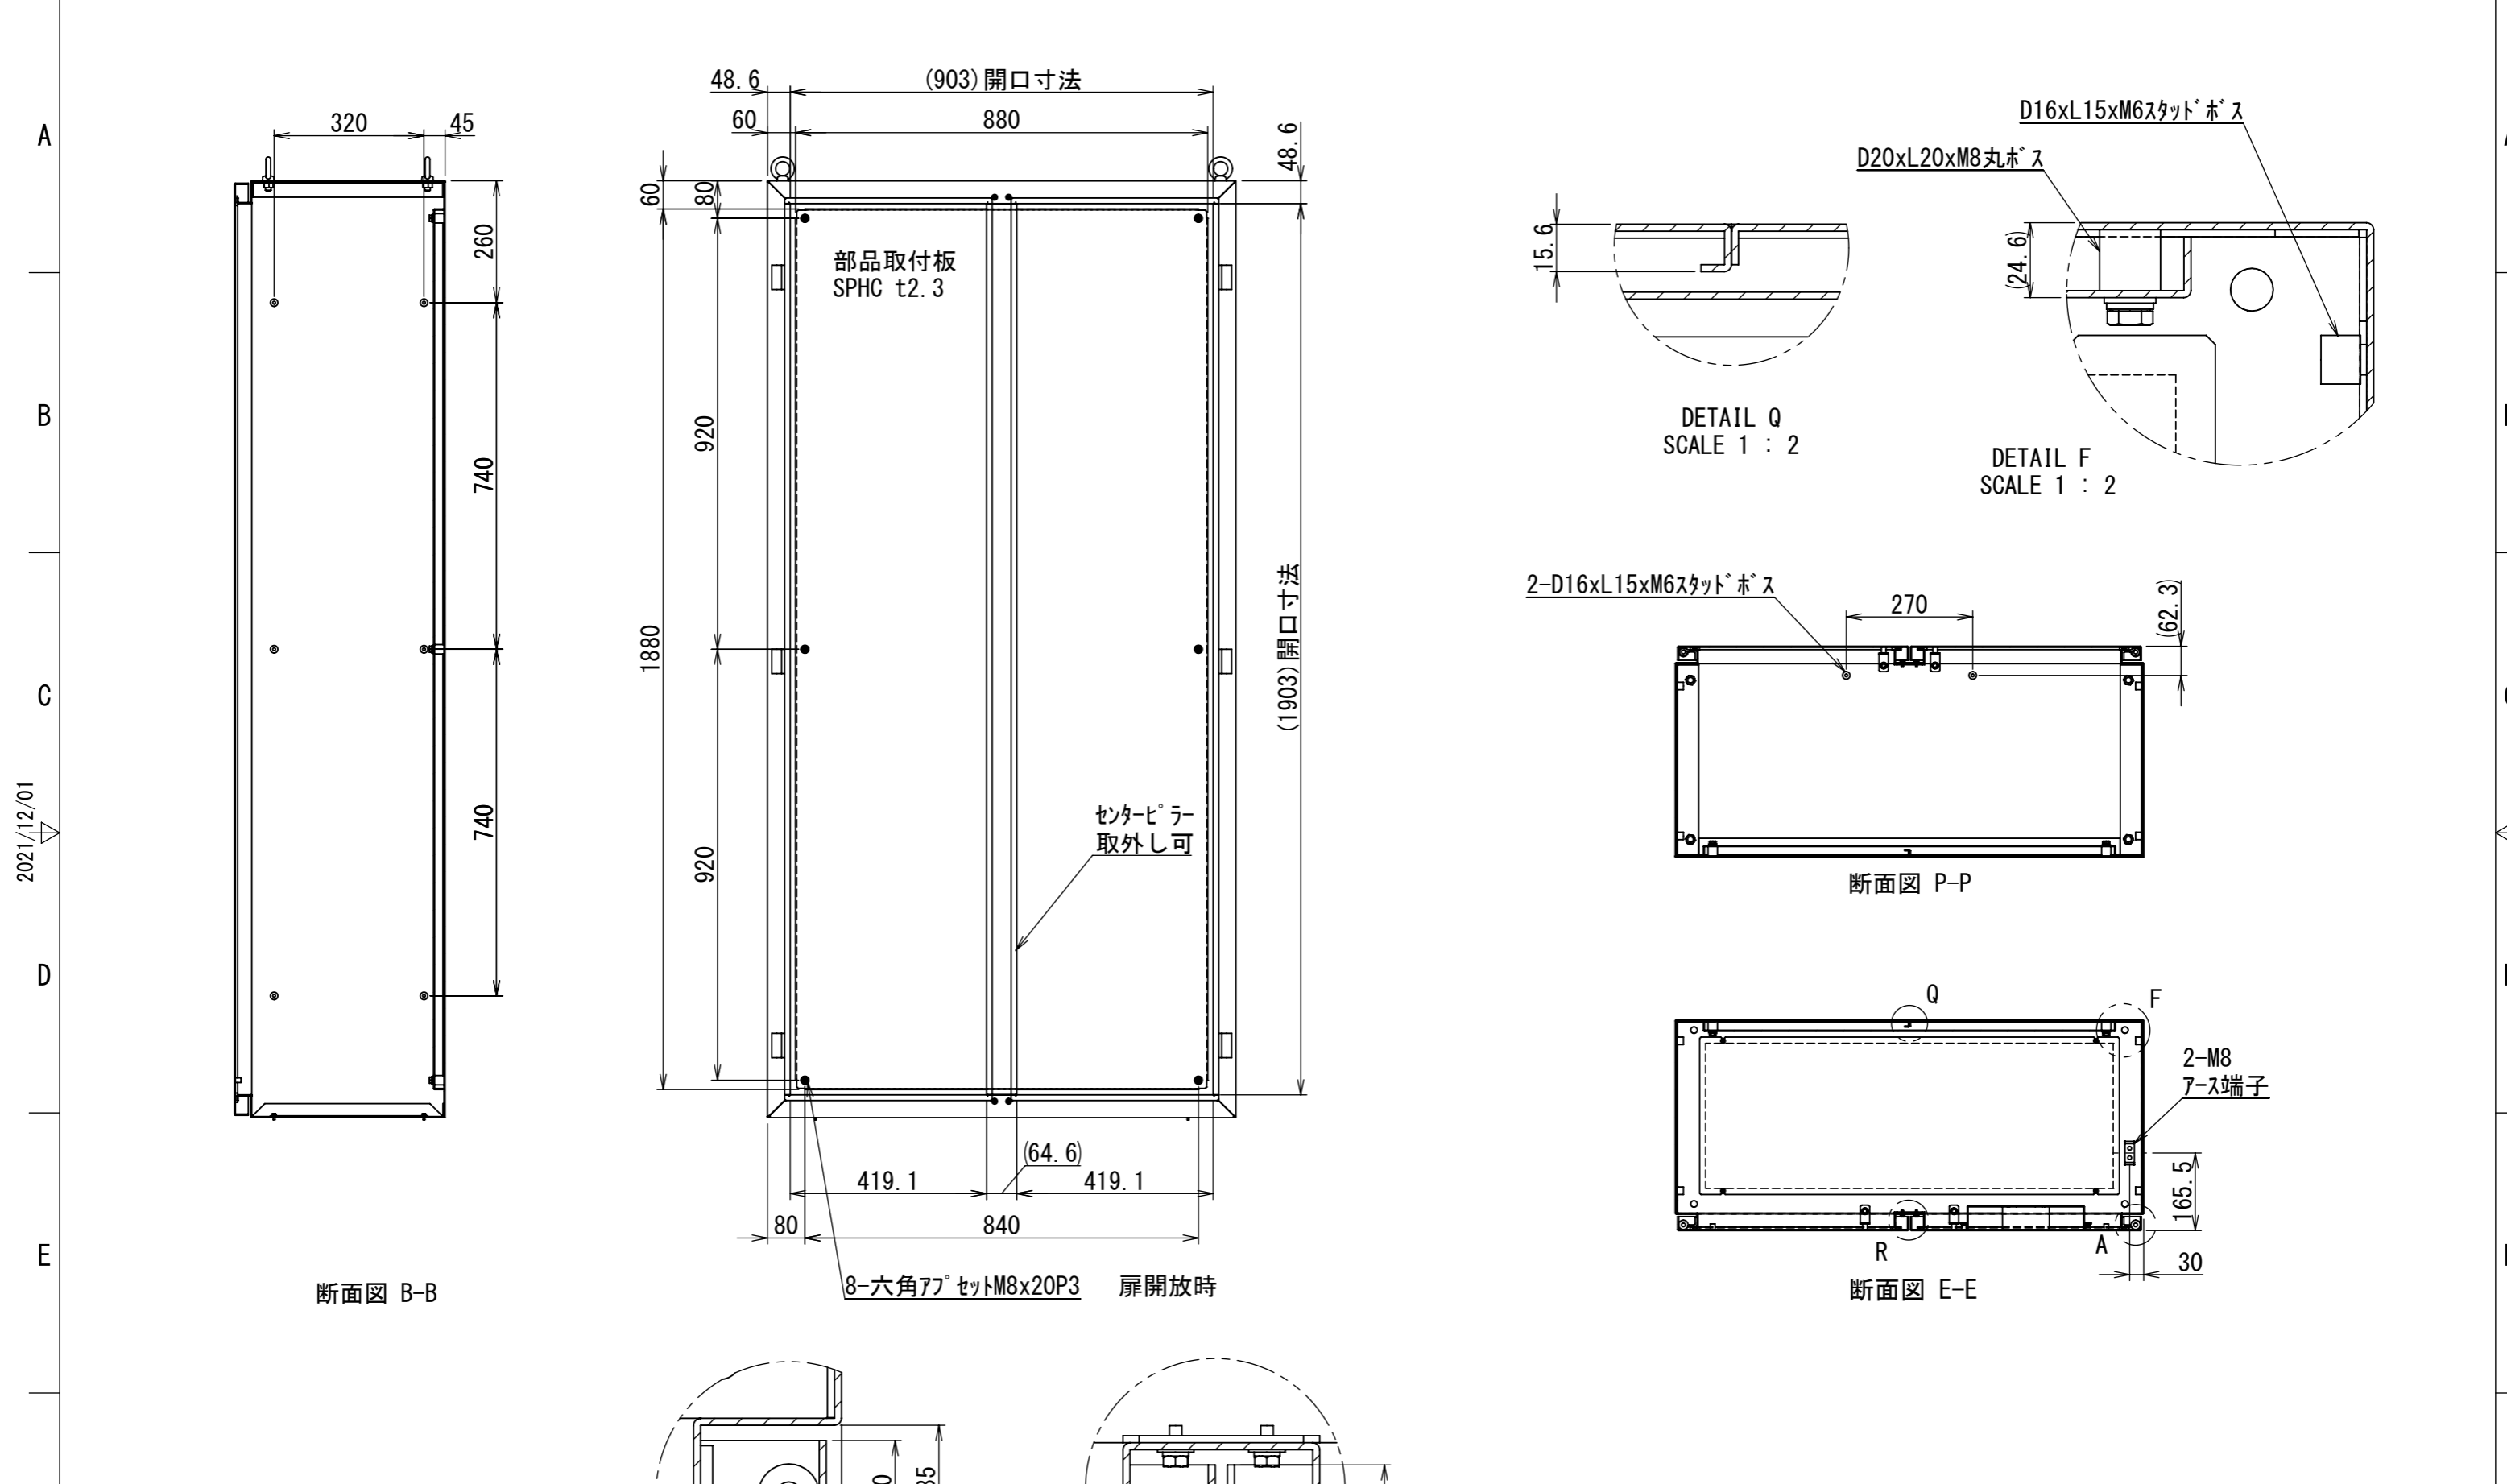

REV.	DESCRIPTION	DATE	APPL.
A	新規作成	21/10/27	

2021/12/01

Note :
 材質 別途記載
 塗装 5Y7/1. 半ツヤ(標準色)

Designed by Yokogawa	Checked by -	Approved by - date -	Filename FEWP0000A00a	Date 21/10/27	Scale 1:14
エス・ディ・エス株式会社			自立制御盤/FE45-1020WP		
			FEWP0000A00	Edition A	Sheet 1/2

1 2 3 4 5 6 7 8

2021/12/01

Note :
 材質 別途記載
 塗装 5Y7/1. 半ツヤ (標準色)

DETAIL A
 SCALE 1 : 2

DETAIL R
 SCALE 1 : 2

Designed by Yokogawa	Checked by -	Approved by - date -	Filename FEWP0000A00a	Date 21/10/27	Scale 1:13
エス・ディ・エス株式会社			自立制御盤/FE45-1020WP		
			FEWP0000A00	Edition A	Sheet 2/2

1 2 3 4 5 6 7 8