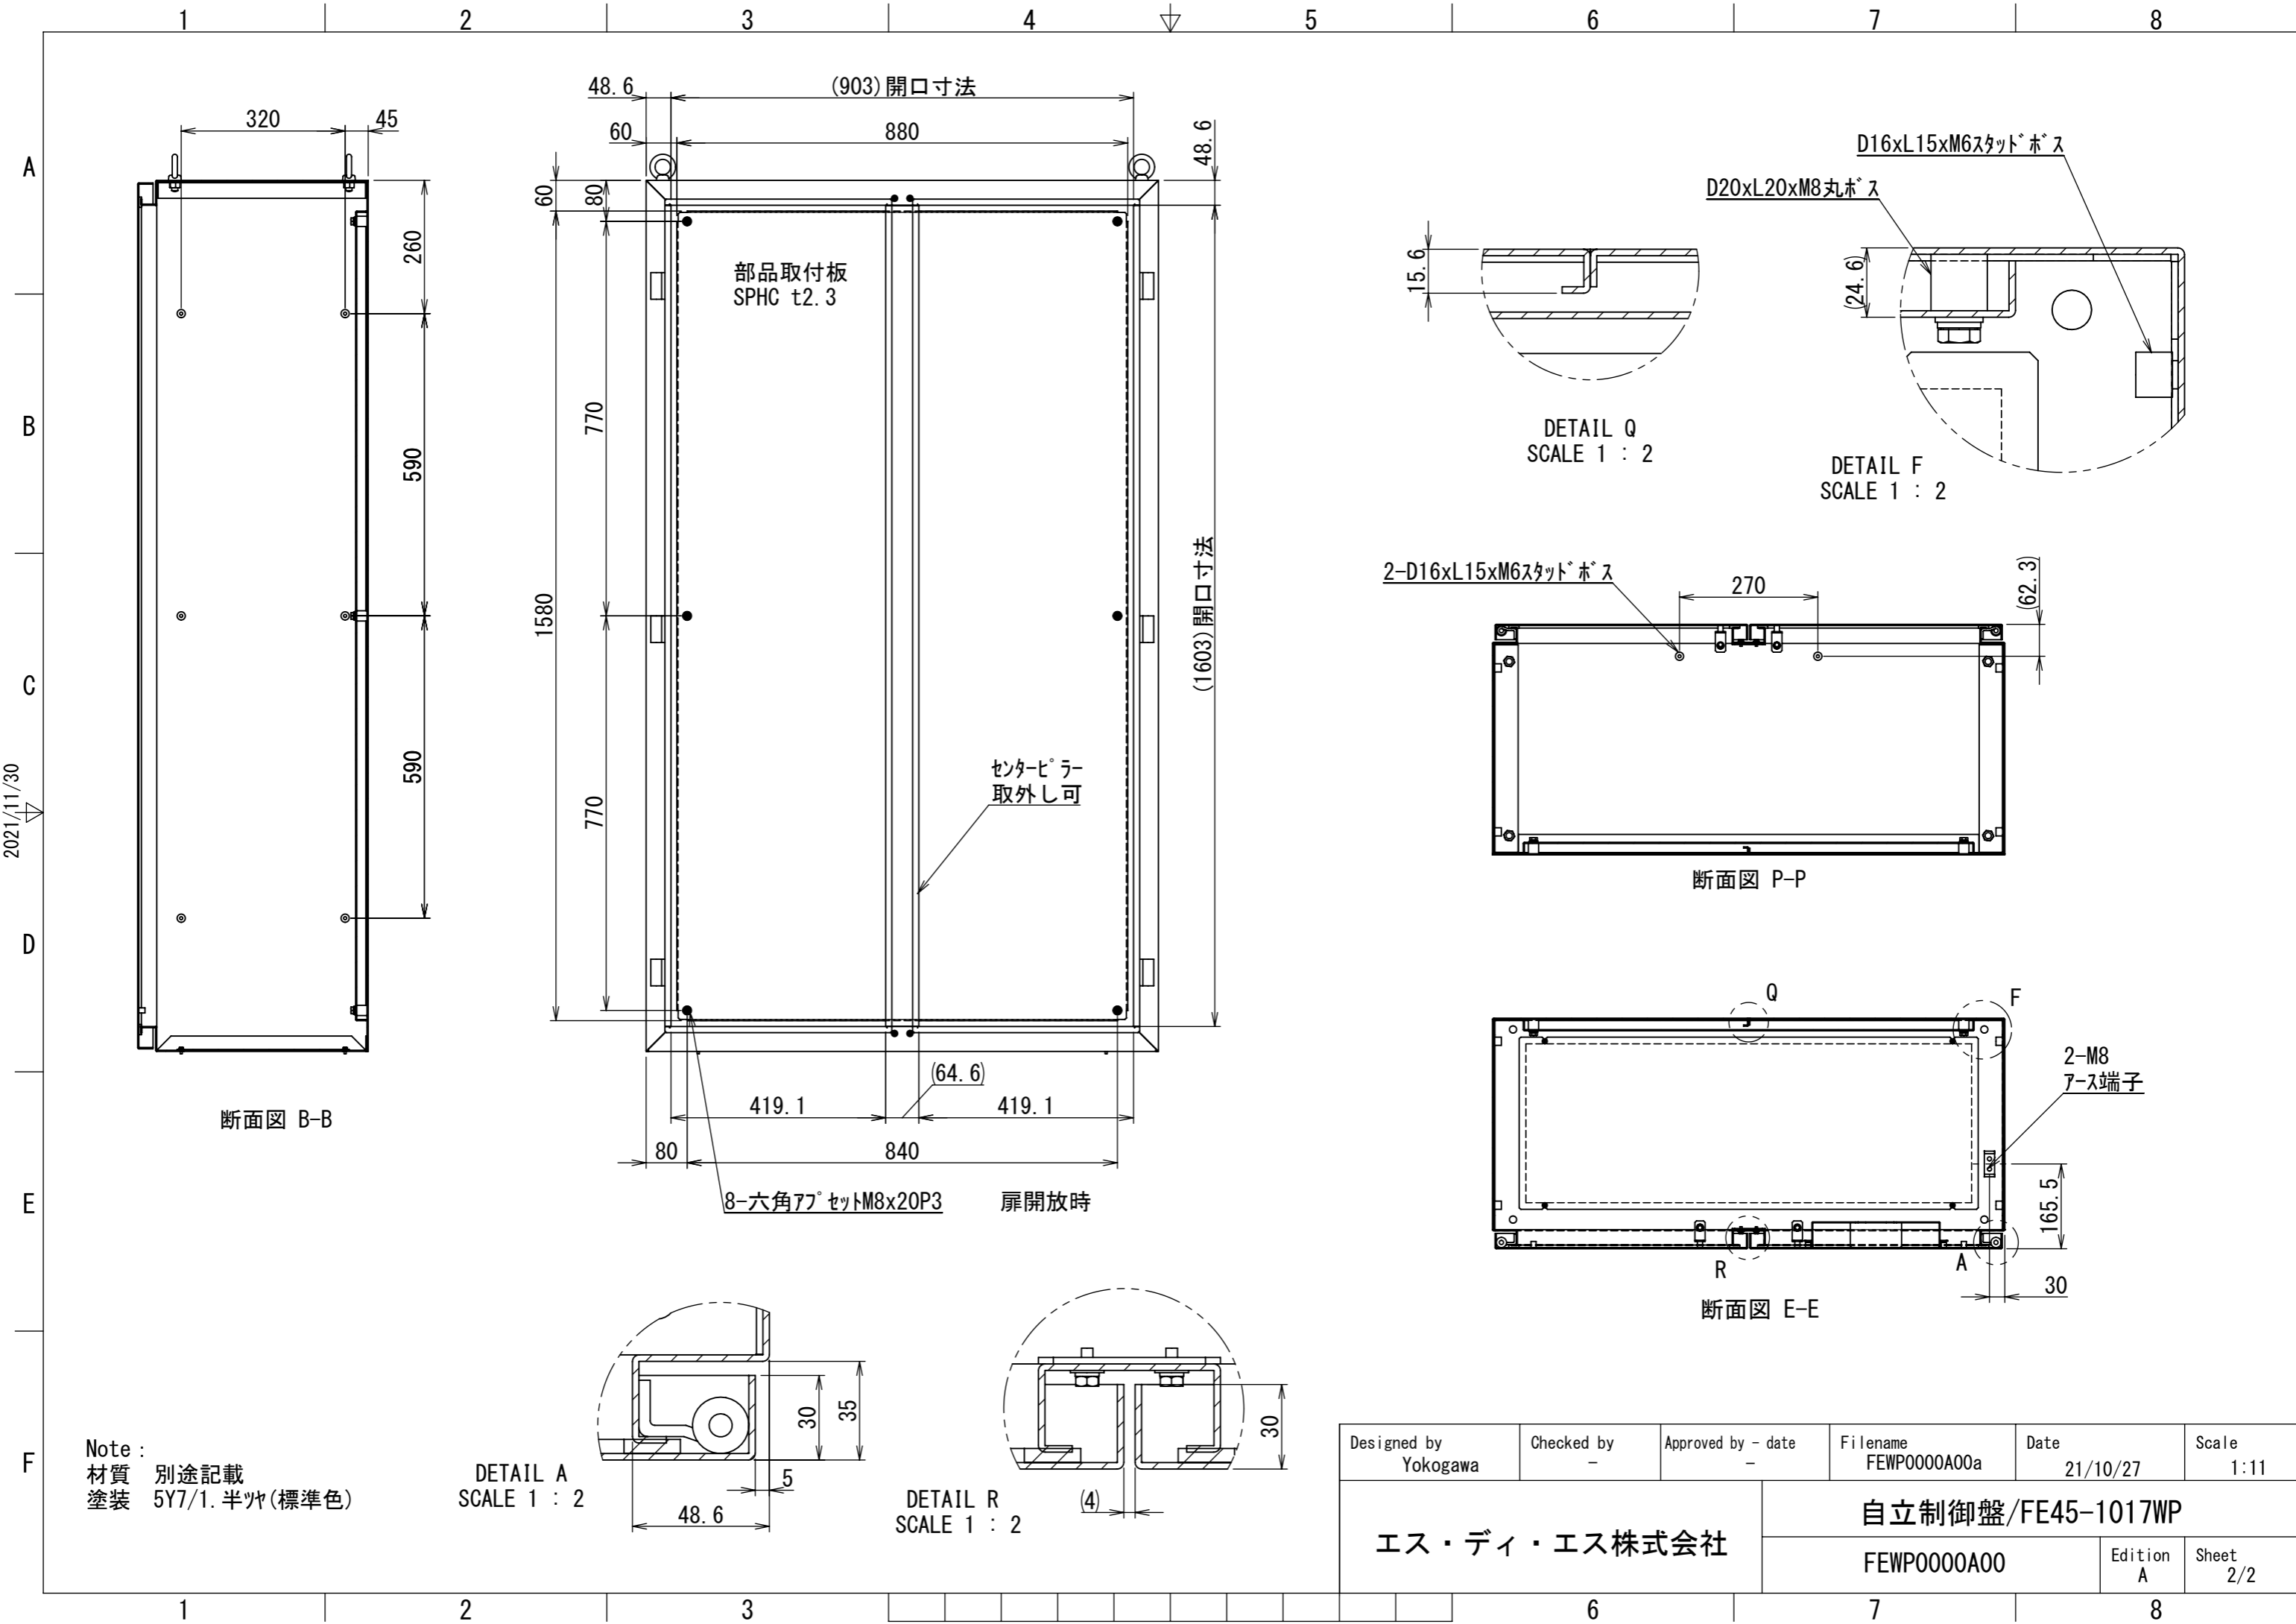

REV.	DESCRIPTION	DATE	APPVL.
A	新規作成	21/10/27	

2021/11/30

Note :
 材質 別途記載
 塗装 5Y7/1. 半ツヤ(標準色)

Designed by Yokogawa	Checked by -	Approved by - date -	Filename FEWP0000A00a	Date 21/10/27	Scale 1:13
エス・ディ・エス株式会社			自立制御盤/FE45-1017WP		
			FEWP0000A00	Edition A	Sheet 1/2

2021/11/30

Note :
 材質 別途記載
 塗装 5Y7/1. 半ツヤ(標準色)

Designed by Yokogawa	Checked by -	Approved by - date -	Filename FEWP0000A00a	Date 21/10/27	Scale 1:11
エス・ディ・エス株式会社			自立制御盤/FE45-1017WP		
			FEWP0000A00	Edition A	Sheet 2/2