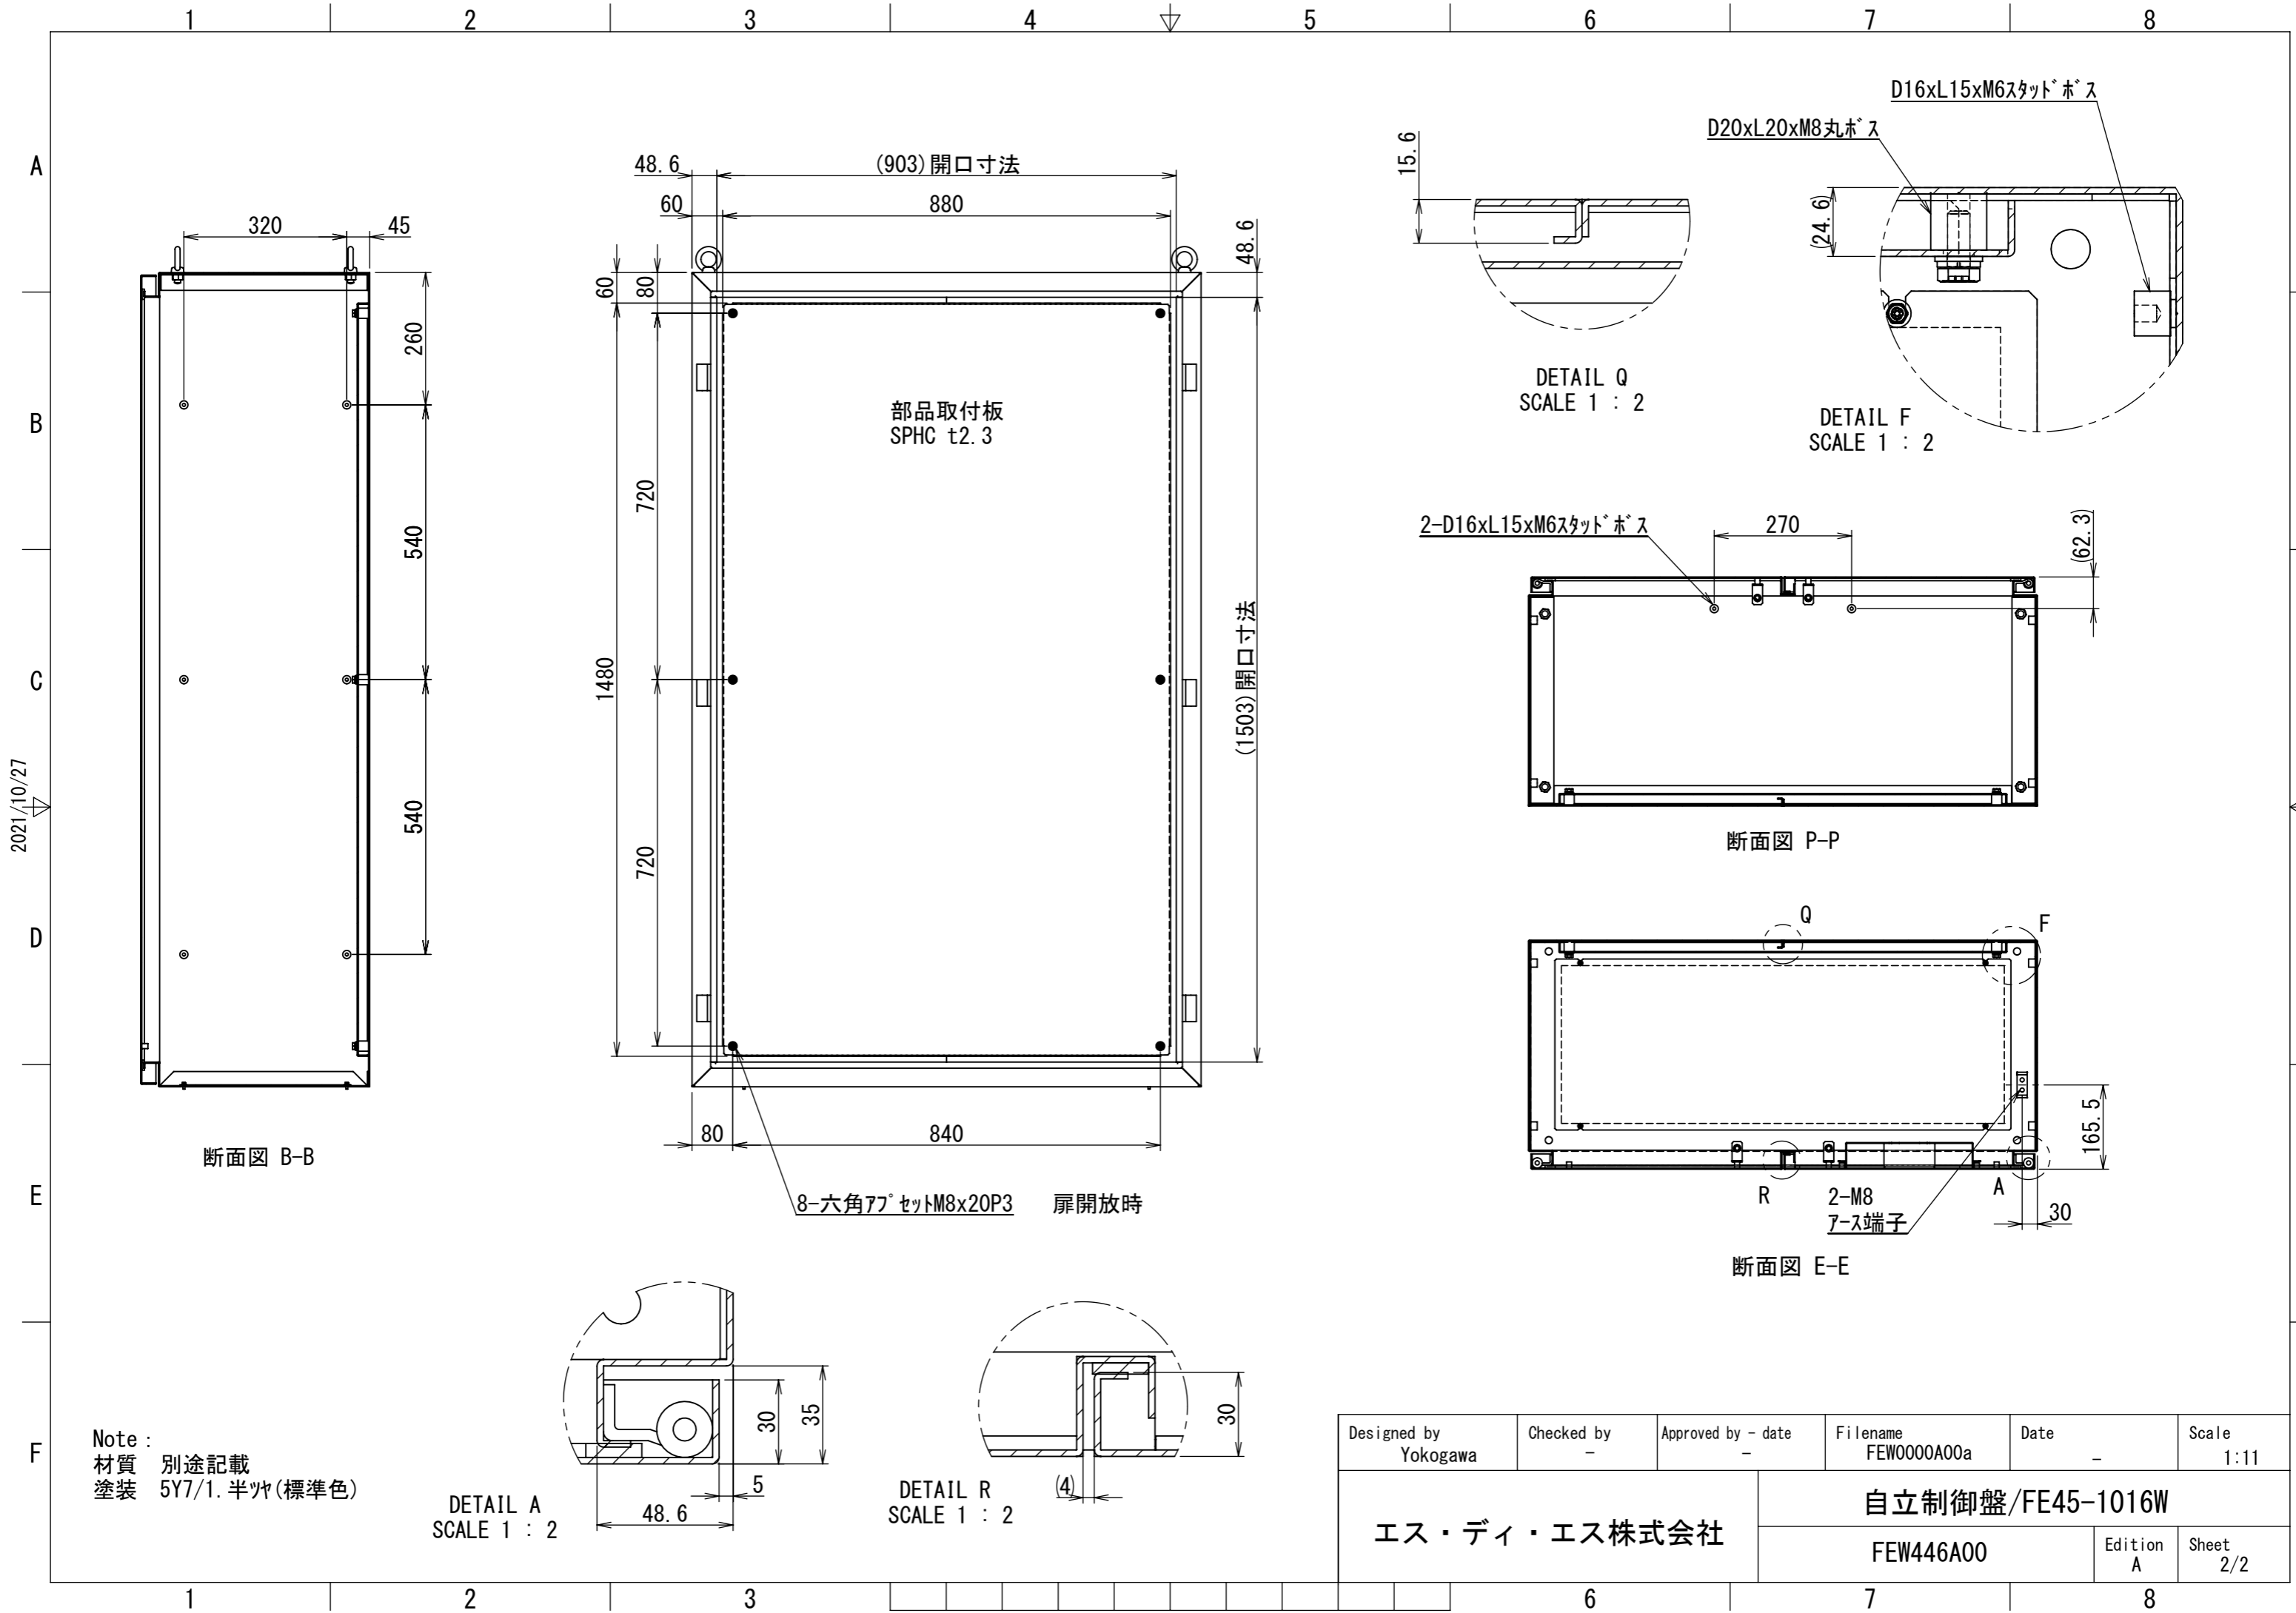

REV.	DESCRIPTION	DATE	APPVL.
A	新規作成		

Note :  
 材質 別途記載  
 塗装 5Y7/1. 半ツヤ(標準色)

Designed by Yokogawa	Checked by -	Approved by - date -	Filename FEW0000A00a	Date -	Scale 1:9
エス・ディ・エス株式会社			自立制御盤/FE45-1016W		
			FEW446A00	Edition A	Sheet 1/2

2021/10/27

Designed by Yokogawa	Checked by -	Approved by - date -	Filename FEW0000A00a	Date -	Scale 1:11
エス・ディ・エス株式会社			自立制御盤/FE45-1016W		
			FEW446A00	Edition A	Sheet 2/2