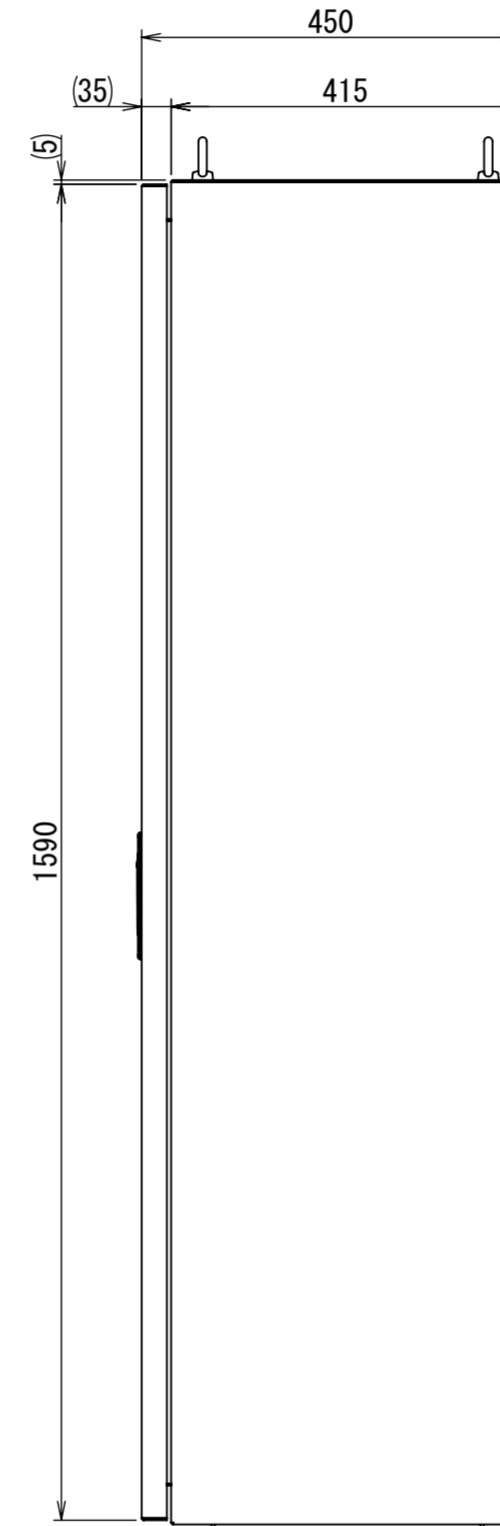

REV.	DESCRIPTION	DATE	APPVL.
A	新規作成		

Note :  
 材質 別途記載  
 塗装 5Y7/1. 半ツヤ(標準色)

Designed by Yokogawa	Checked by -	Approved by - date -	Filename FEW0000A00a	Date -	Scale 1:9
エス・ディ・エス株式会社			自立制御盤/FE45-1016W		
			FEW446A00	Edition A	Sheet 1/2

2021/10/27

Designed by Yokogawa	Checked by -	Approved by - date -	Filename FEW0000A00a	Date -	Scale 1:11
エス・ディ・エス株式会社			自立制御盤/FE45-1016W		
			FEW446A00	Edition A	Sheet 2/2