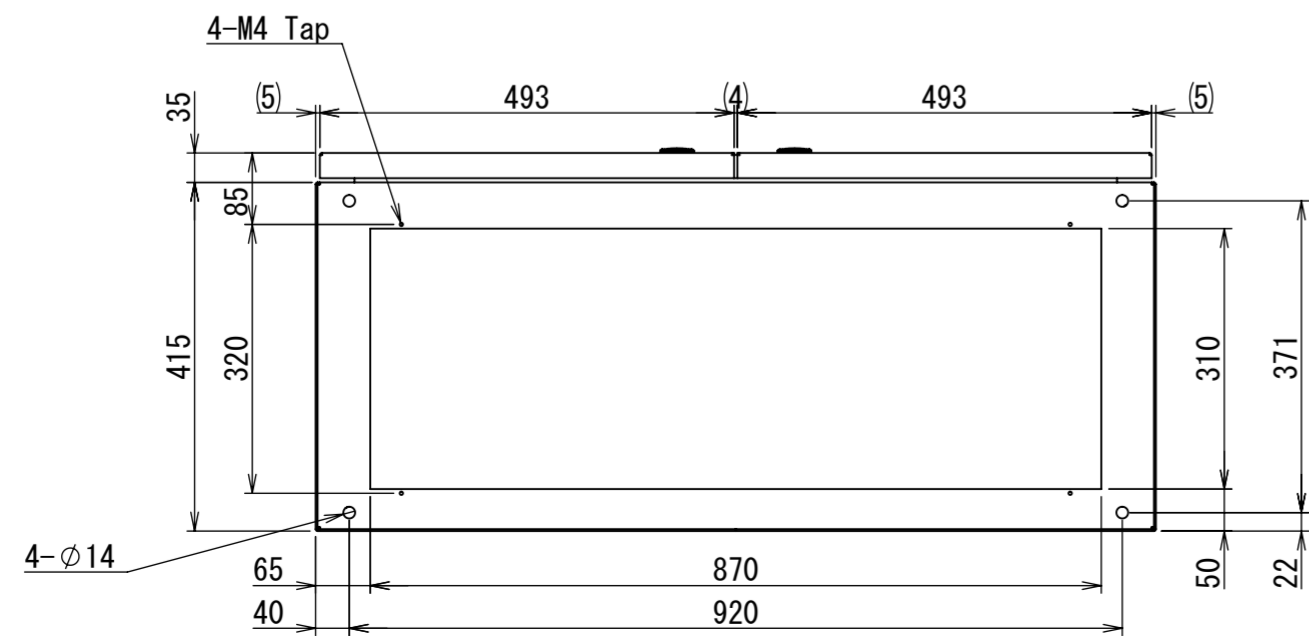

REV.	DESCRIPTION	DATE	APPVL.
A	新規作成		

Note :  
 材質 別途記載  
 塗装 5Y7/1. 半ツヤ(標準色)

Designed by Yokogawa	Checked by -	Approved by - date -	Filename FEW0000A00a	Date -	Scale 1:9
エス・ディ・エス株式会社			自立制御盤/FE45-1016W		
			FEW446A00	Edition A	Sheet 1/2

2021/10/27

Designed by Yokogawa	Checked by -	Approved by - date -	Filename FEW0000A00a	Date -	Scale 1:11
エス・ディ・エス株式会社			自立制御盤/FE45-1016W		
			FEW446A00	Edition A	Sheet 2/2