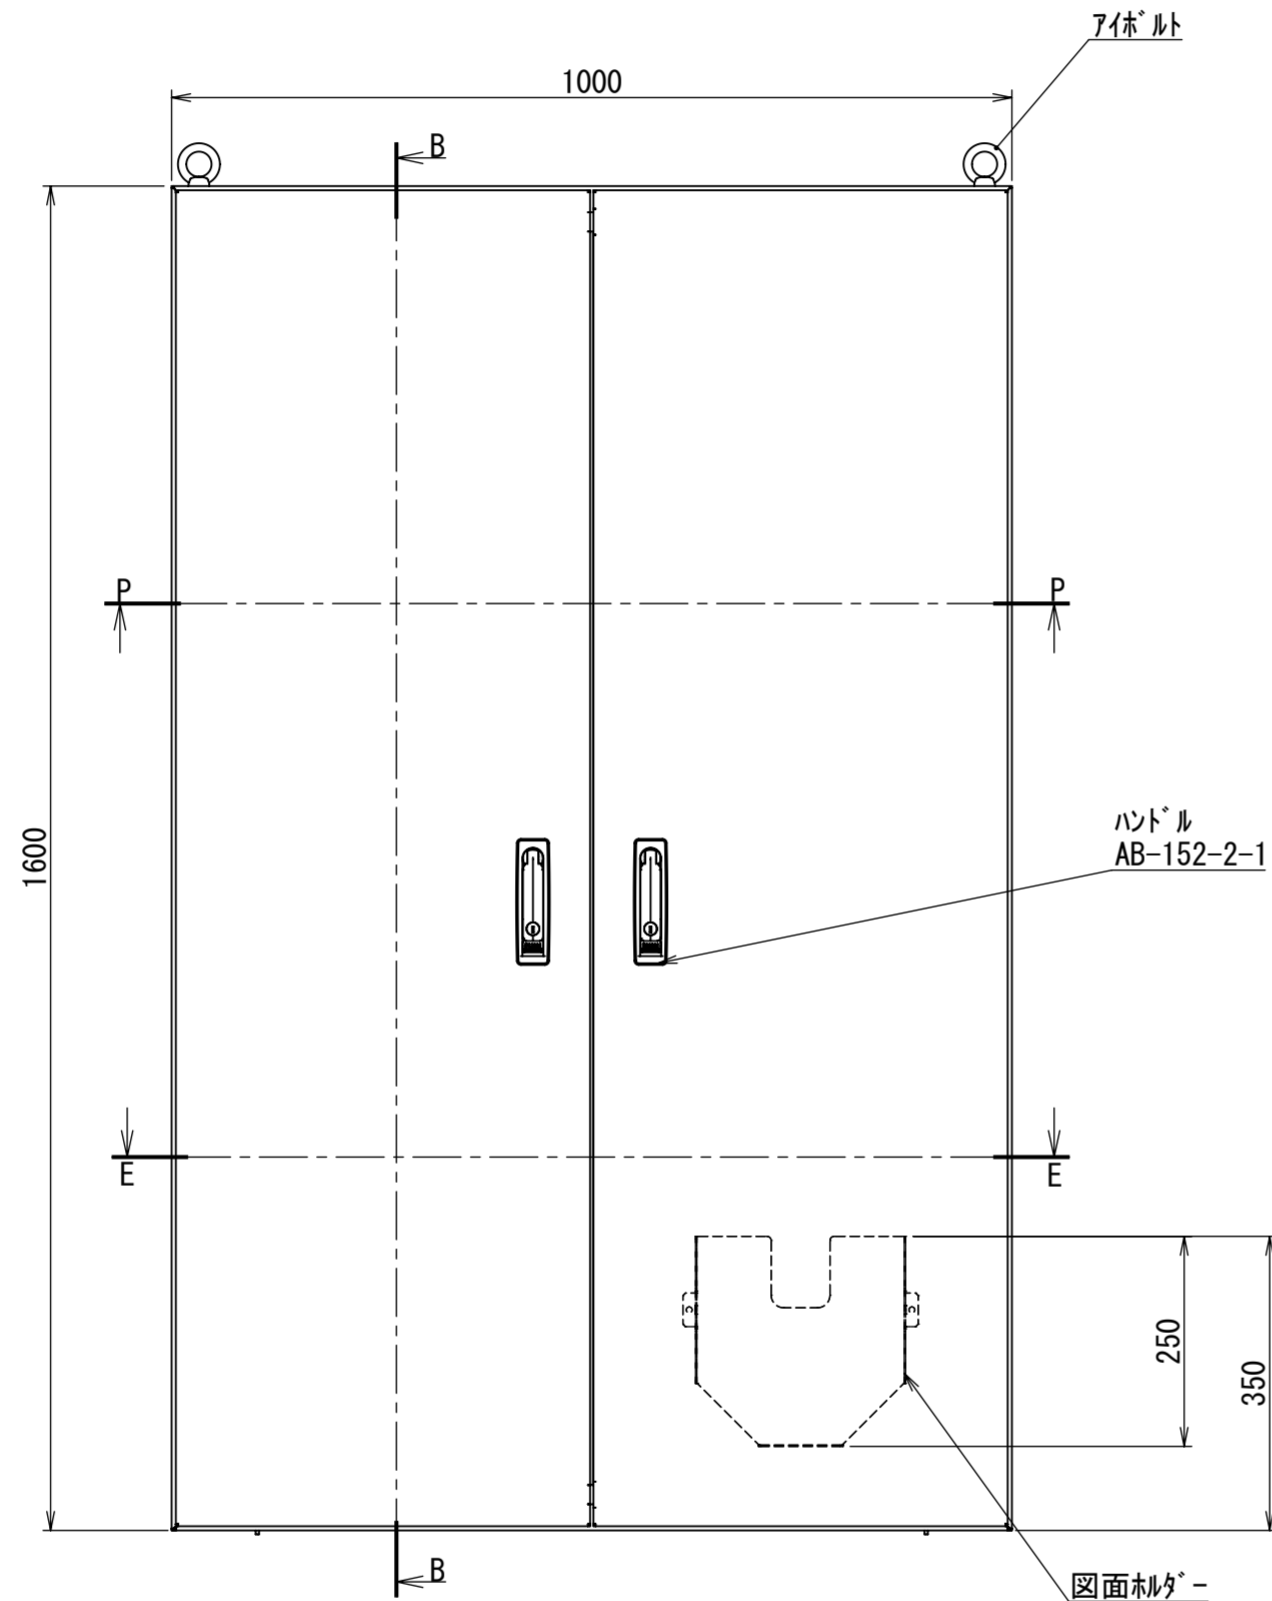

REV.	DESCRIPTION	DATE	APPVL.
A	新規作成		

Note :  
 材質 別途記載  
 塗装 5Y7/1. 半ツヤ(標準色)

Designed by Yokogawa	Checked by -	Approved by - date -	Filename FEW0000A00a	Date -	Scale 1:9
エス・ディ・エス株式会社			自立制御盤/FE45-1016W		
			FEW446A00	Edition A	Sheet 1/2

2021/10/27

Designed by Yokogawa	Checked by -	Approved by - date -	Filename FEW0000A00a	Date -	Scale 1:11
エス・ディ・エス株式会社			自立制御盤/FE45-1016W		
			FEW446A00	Edition A	Sheet 2/2