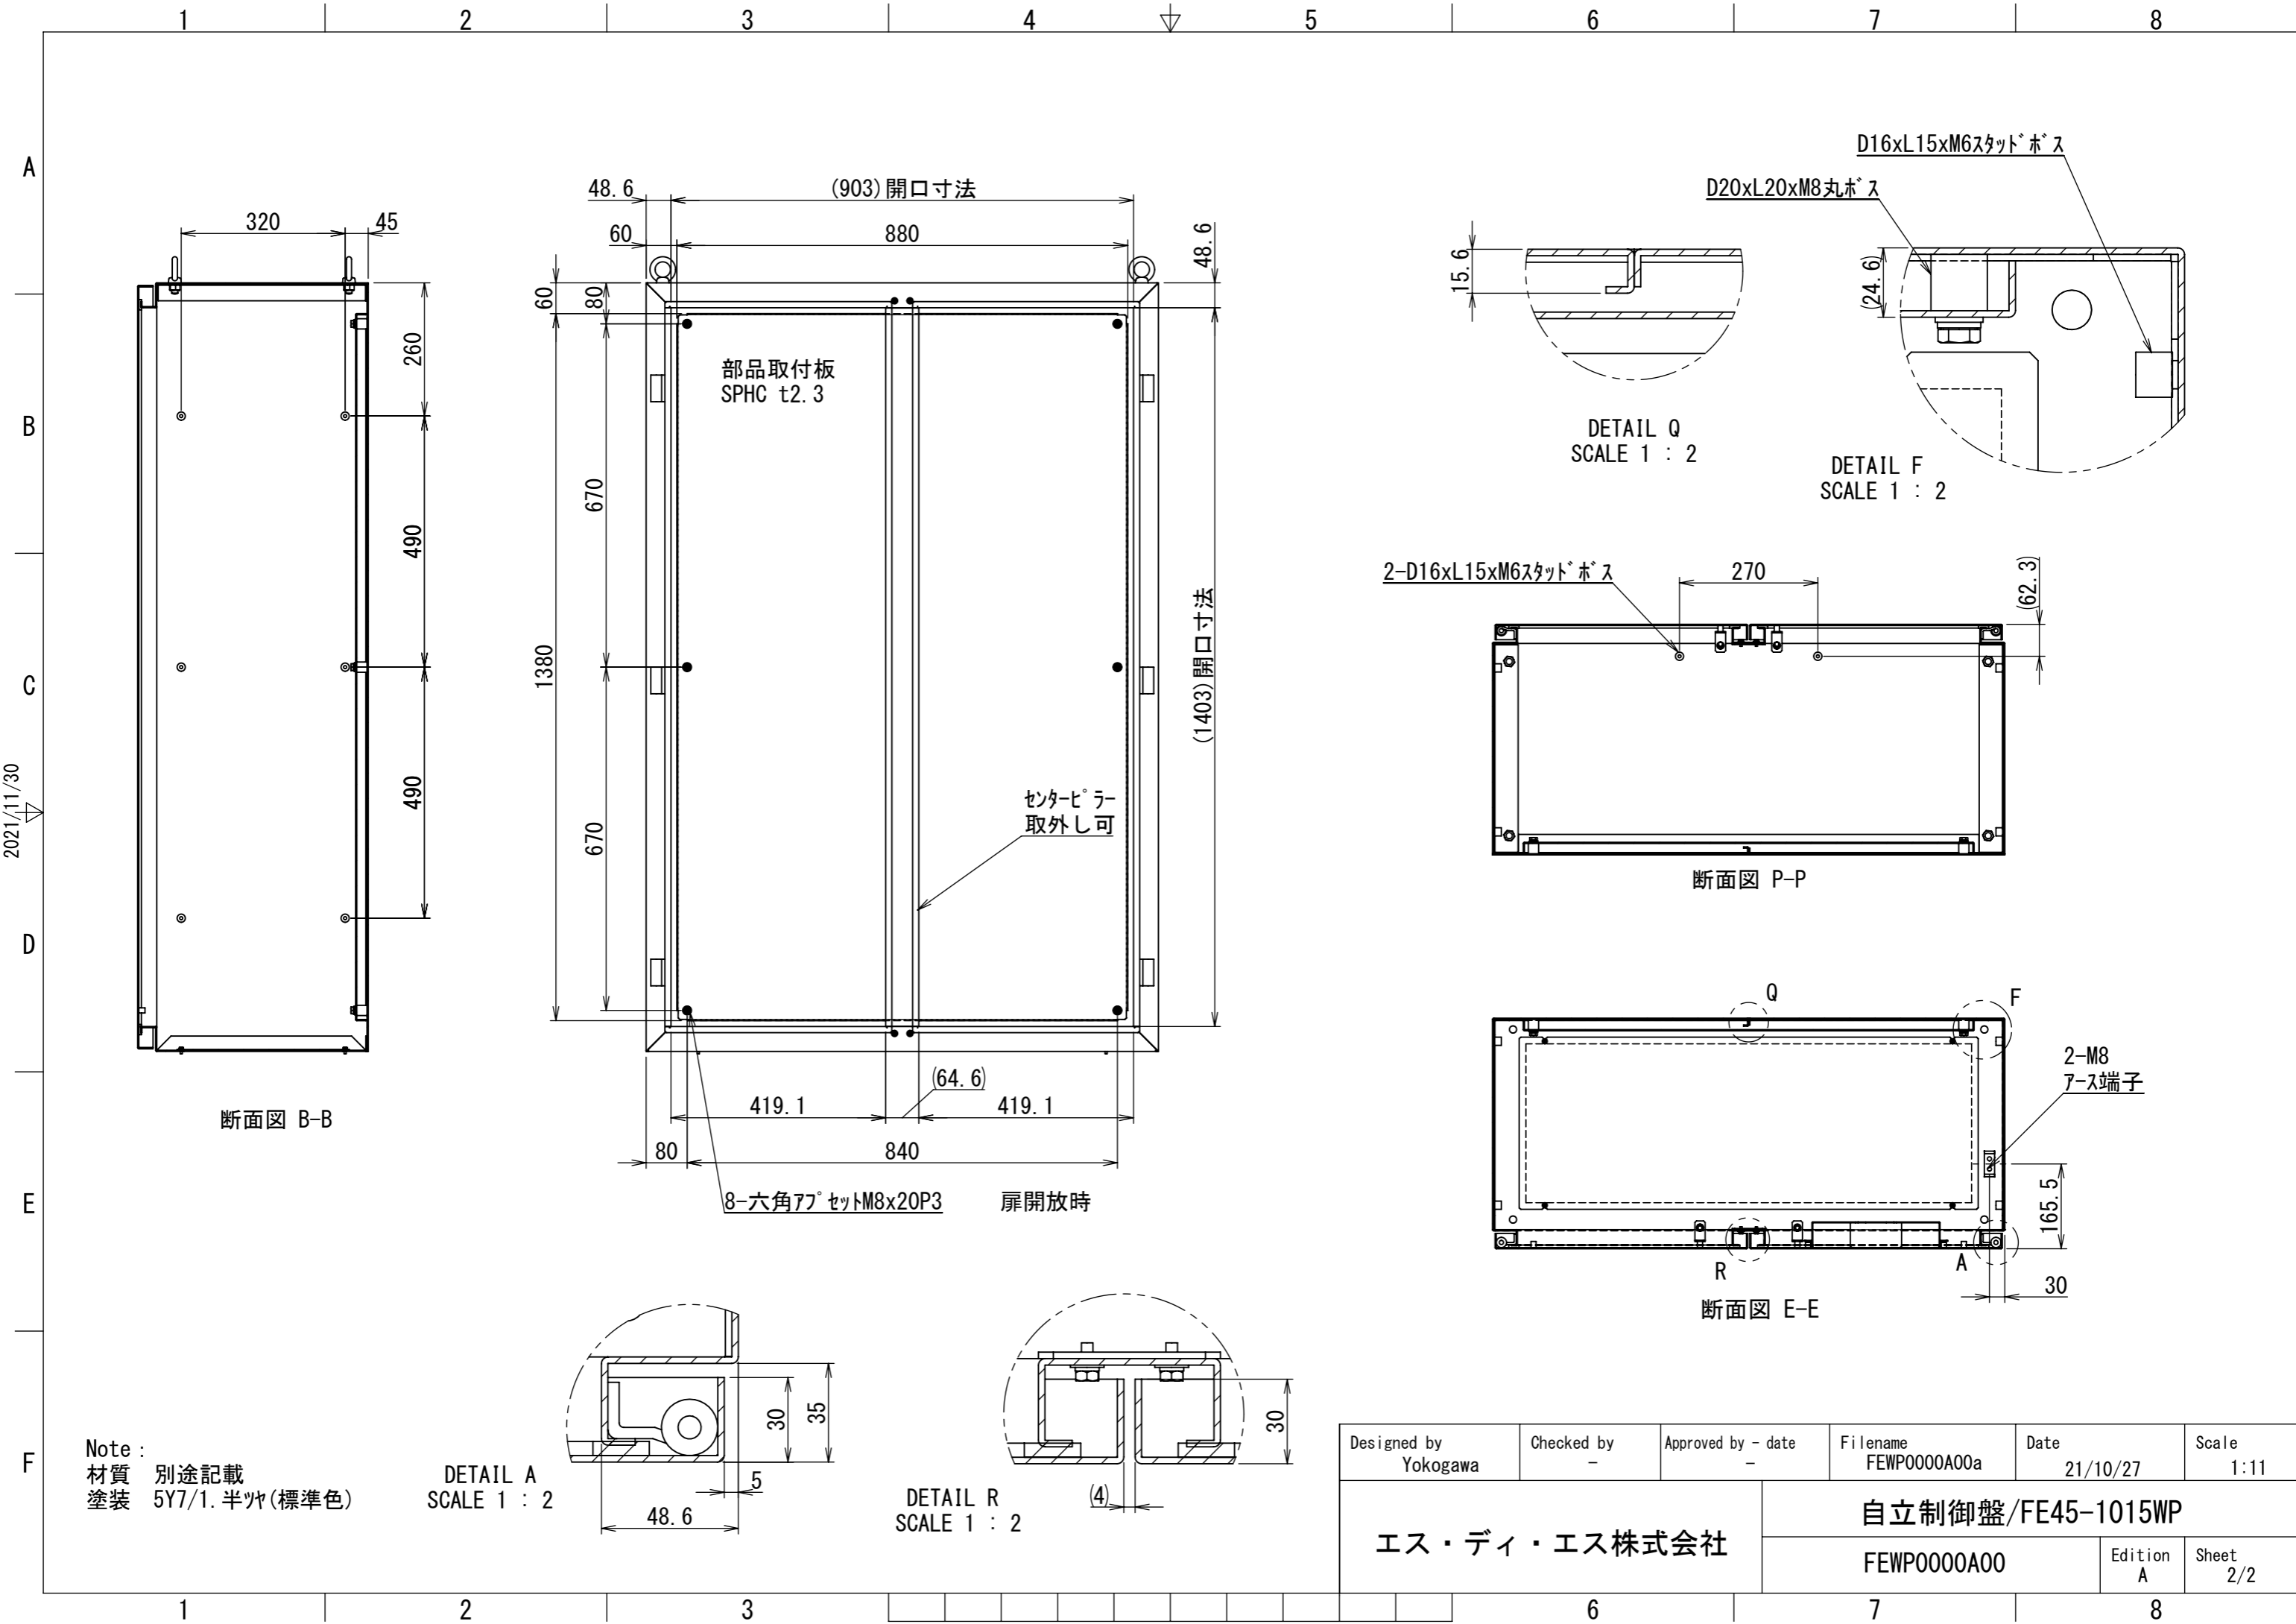

REV.	DESCRIPTION	DATE	APPL.
A	新規作成	21/10/27	

Note :
 材質 別途記載
 塗装 5Y7/1. 半ツヤ(標準色)

Designed by Yokogawa	Checked by -	Approved by - date -	Filename FEWP0000A00a	Date 21/10/27	Scale 1:13
エス・ディ・エス株式会社			自立制御盤/FE45-1015WP		
			FEWP0000A00	Edition A	Sheet 1/2

2021/11/30

2021/11/30

Note :
 材質 別途記載
 塗装 5Y7/1. 半ツヤ(標準色)

Designed by Yokogawa	Checked by -	Approved by - date -	Filename FEWP0000A00a	Date 21/10/27	Scale 1:11
エス・ディ・エス株式会社			自立制御盤/FE45-1015WP		
			FEWP0000A00	Edition A	Sheet 2/2