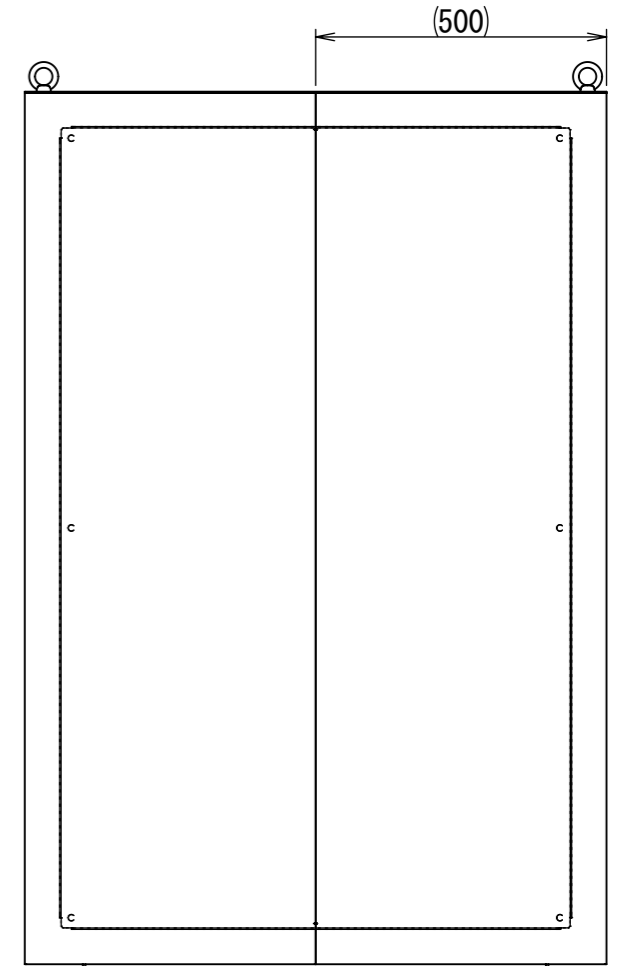

REV.	DESCRIPTION	DATE	APPL.
A	新規作成	21/10/27	

Note :
 材質 別途記載
 塗装 5Y7/1. 半ツヤ(標準色)

Designed by Yokogawa	Checked by -	Approved by - date -	Filename FEWP0000A00a	Date 21/10/27	Scale 1:13
エス・ディ・エス株式会社			自立制御盤/FE45-1015WP		
			FEWP0000A00	Edition A	Sheet 1/2

2021/11/30

2021/11/30

Note :
 材質 別途記載
 塗装 5Y7/1. 半ツヤ(標準色)

Designed by Yokogawa	Checked by -	Approved by - date -	Filename FEWP0000A00a	Date 21/10/27	Scale 1:11
エス・ディ・エス株式会社			自立制御盤/FE45-1015WP		
			FEWP0000A00	Edition A	Sheet 2/2