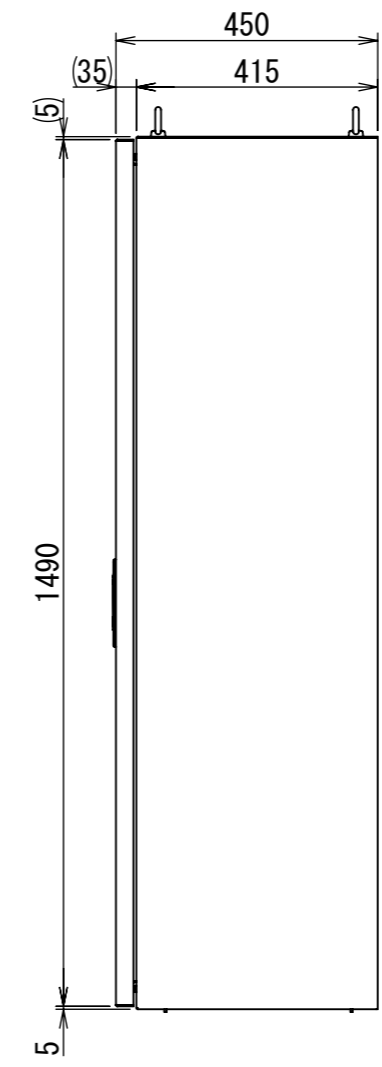

REV.	DESCRIPTION	DATE	APPL.
A	新規作成	21/10/27	

Note :
 材質 別途記載
 塗装 5Y7/1. 半ツヤ(標準色)

Designed by Yokogawa	Checked by -	Approved by - date -	Filename FEWP0000A00a	Date 21/10/27	Scale 1:13
エス・ディ・エス株式会社			自立制御盤/FE45-1015WP		
			FEWP0000A00	Edition A	Sheet 1/2

2021/11/30

2021/11/30

Note :
 材質 別途記載
 塗装 5Y7/1. 半ツヤ(標準色)

Designed by Yokogawa	Checked by -	Approved by - date -	Filename FEWP0000A00a	Date 21/10/27	Scale 1:11
エス・ディ・エス株式会社			自立制御盤/FE45-1015WP		
			FEWP0000A00	Edition A	Sheet 2/2