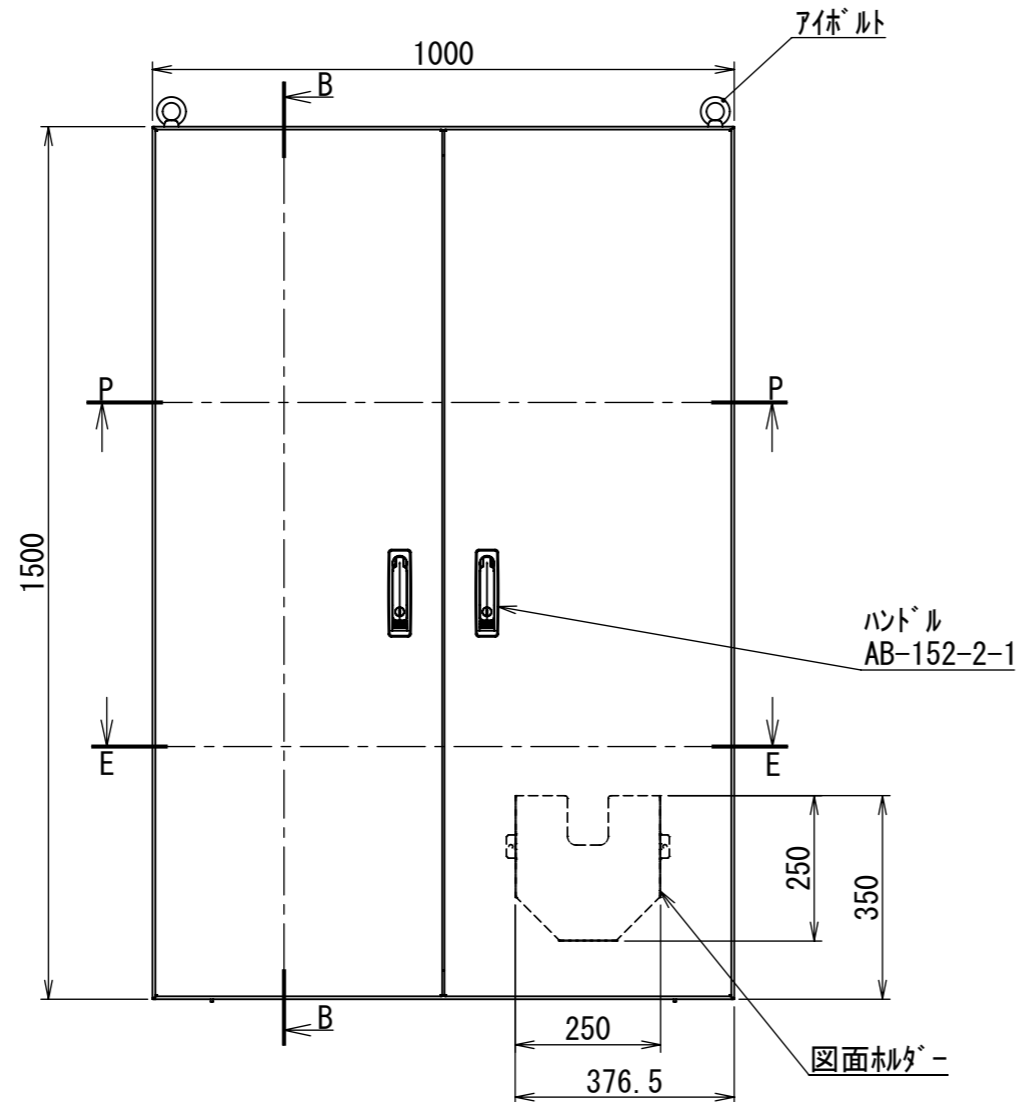

REV.	DESCRIPTION	DATE	APPL.
A	新規作成	21/10/27	

Note :
 材質 別途記載
 塗装 5Y7/1. 半ツヤ(標準色)

Designed by Yokogawa	Checked by -	Approved by - date -	Filename FEWP0000A00a	Date 21/10/27	Scale 1:13
エス・ディ・エス株式会社			自立制御盤/FE45-1015WP		
			FEWP0000A00	Edition A	Sheet 1/2

2021/11/30

2021/11/30

Note :
 材質 別途記載
 塗装 5Y7/1. 半ツヤ(標準色)

Designed by Yokogawa	Checked by -	Approved by - date -	Filename FEWP0000A00a	Date 21/10/27	Scale 1:11
エス・ディ・エス株式会社			自立制御盤/FE45-1015WP		
			FEWP0000A00	Edition A	Sheet 2/2