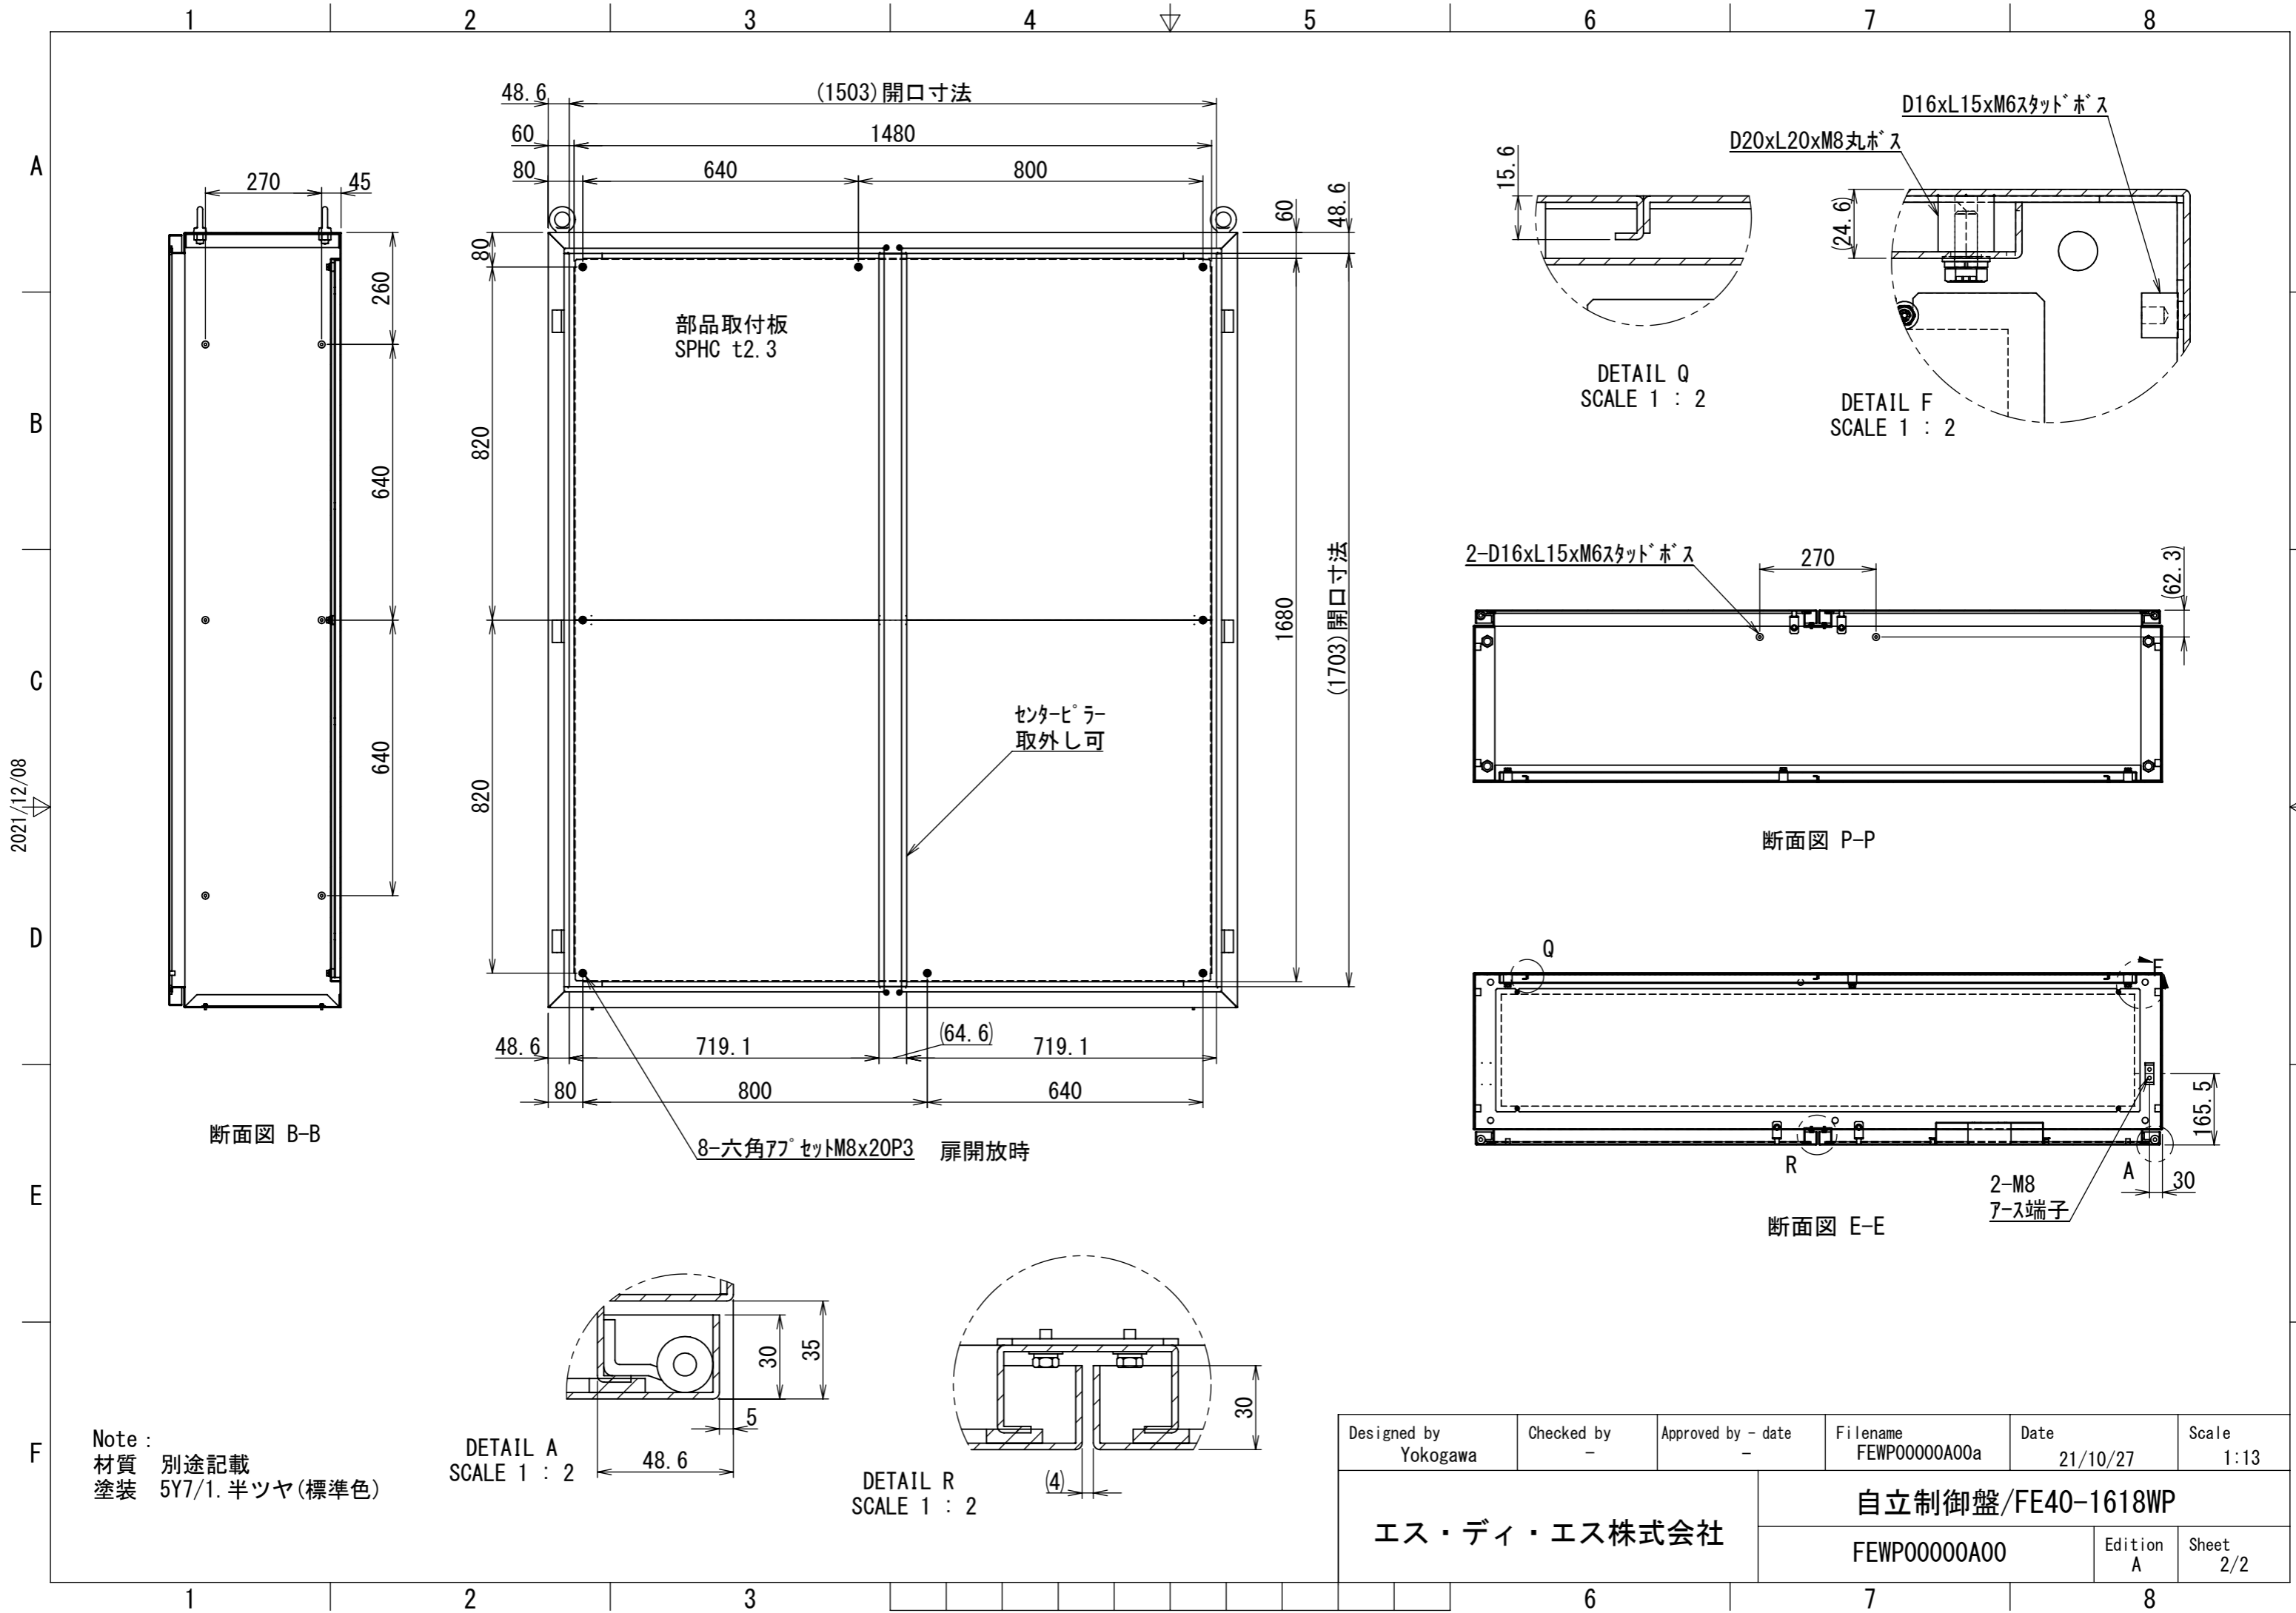

REV.	DESCRIPTION	DATE	APPL.
A	新規作成	2021/10/27	

2021/12/08

Note :  
 材質 別途記載  
 塗装 5Y7/1. 半ツヤ(標準色)

Designed by Yokogawa	Checked by -	Approved by - date -	Filename FEWP00000A00a	Date 21/10/27	Scale 1:15
エス・ディ・エス株式会社			自立制御盤/FE40-1618WP		
			FEWP00000A00	Edition A	Sheet 1/2

2021/12/08

Note :  
 材質 別途記載  
 塗装 5Y7/1. 半ツヤ(標準色)

Designed by Yokogawa	Checked by -	Approved by - date -	Filename FEWP00000A00a	Date 21/10/27	Scale 1:13
エス・ディ・エス株式会社			自立制御盤/FE40-1618WP		
			FEWP00000A00	Edition A	Sheet 2/2