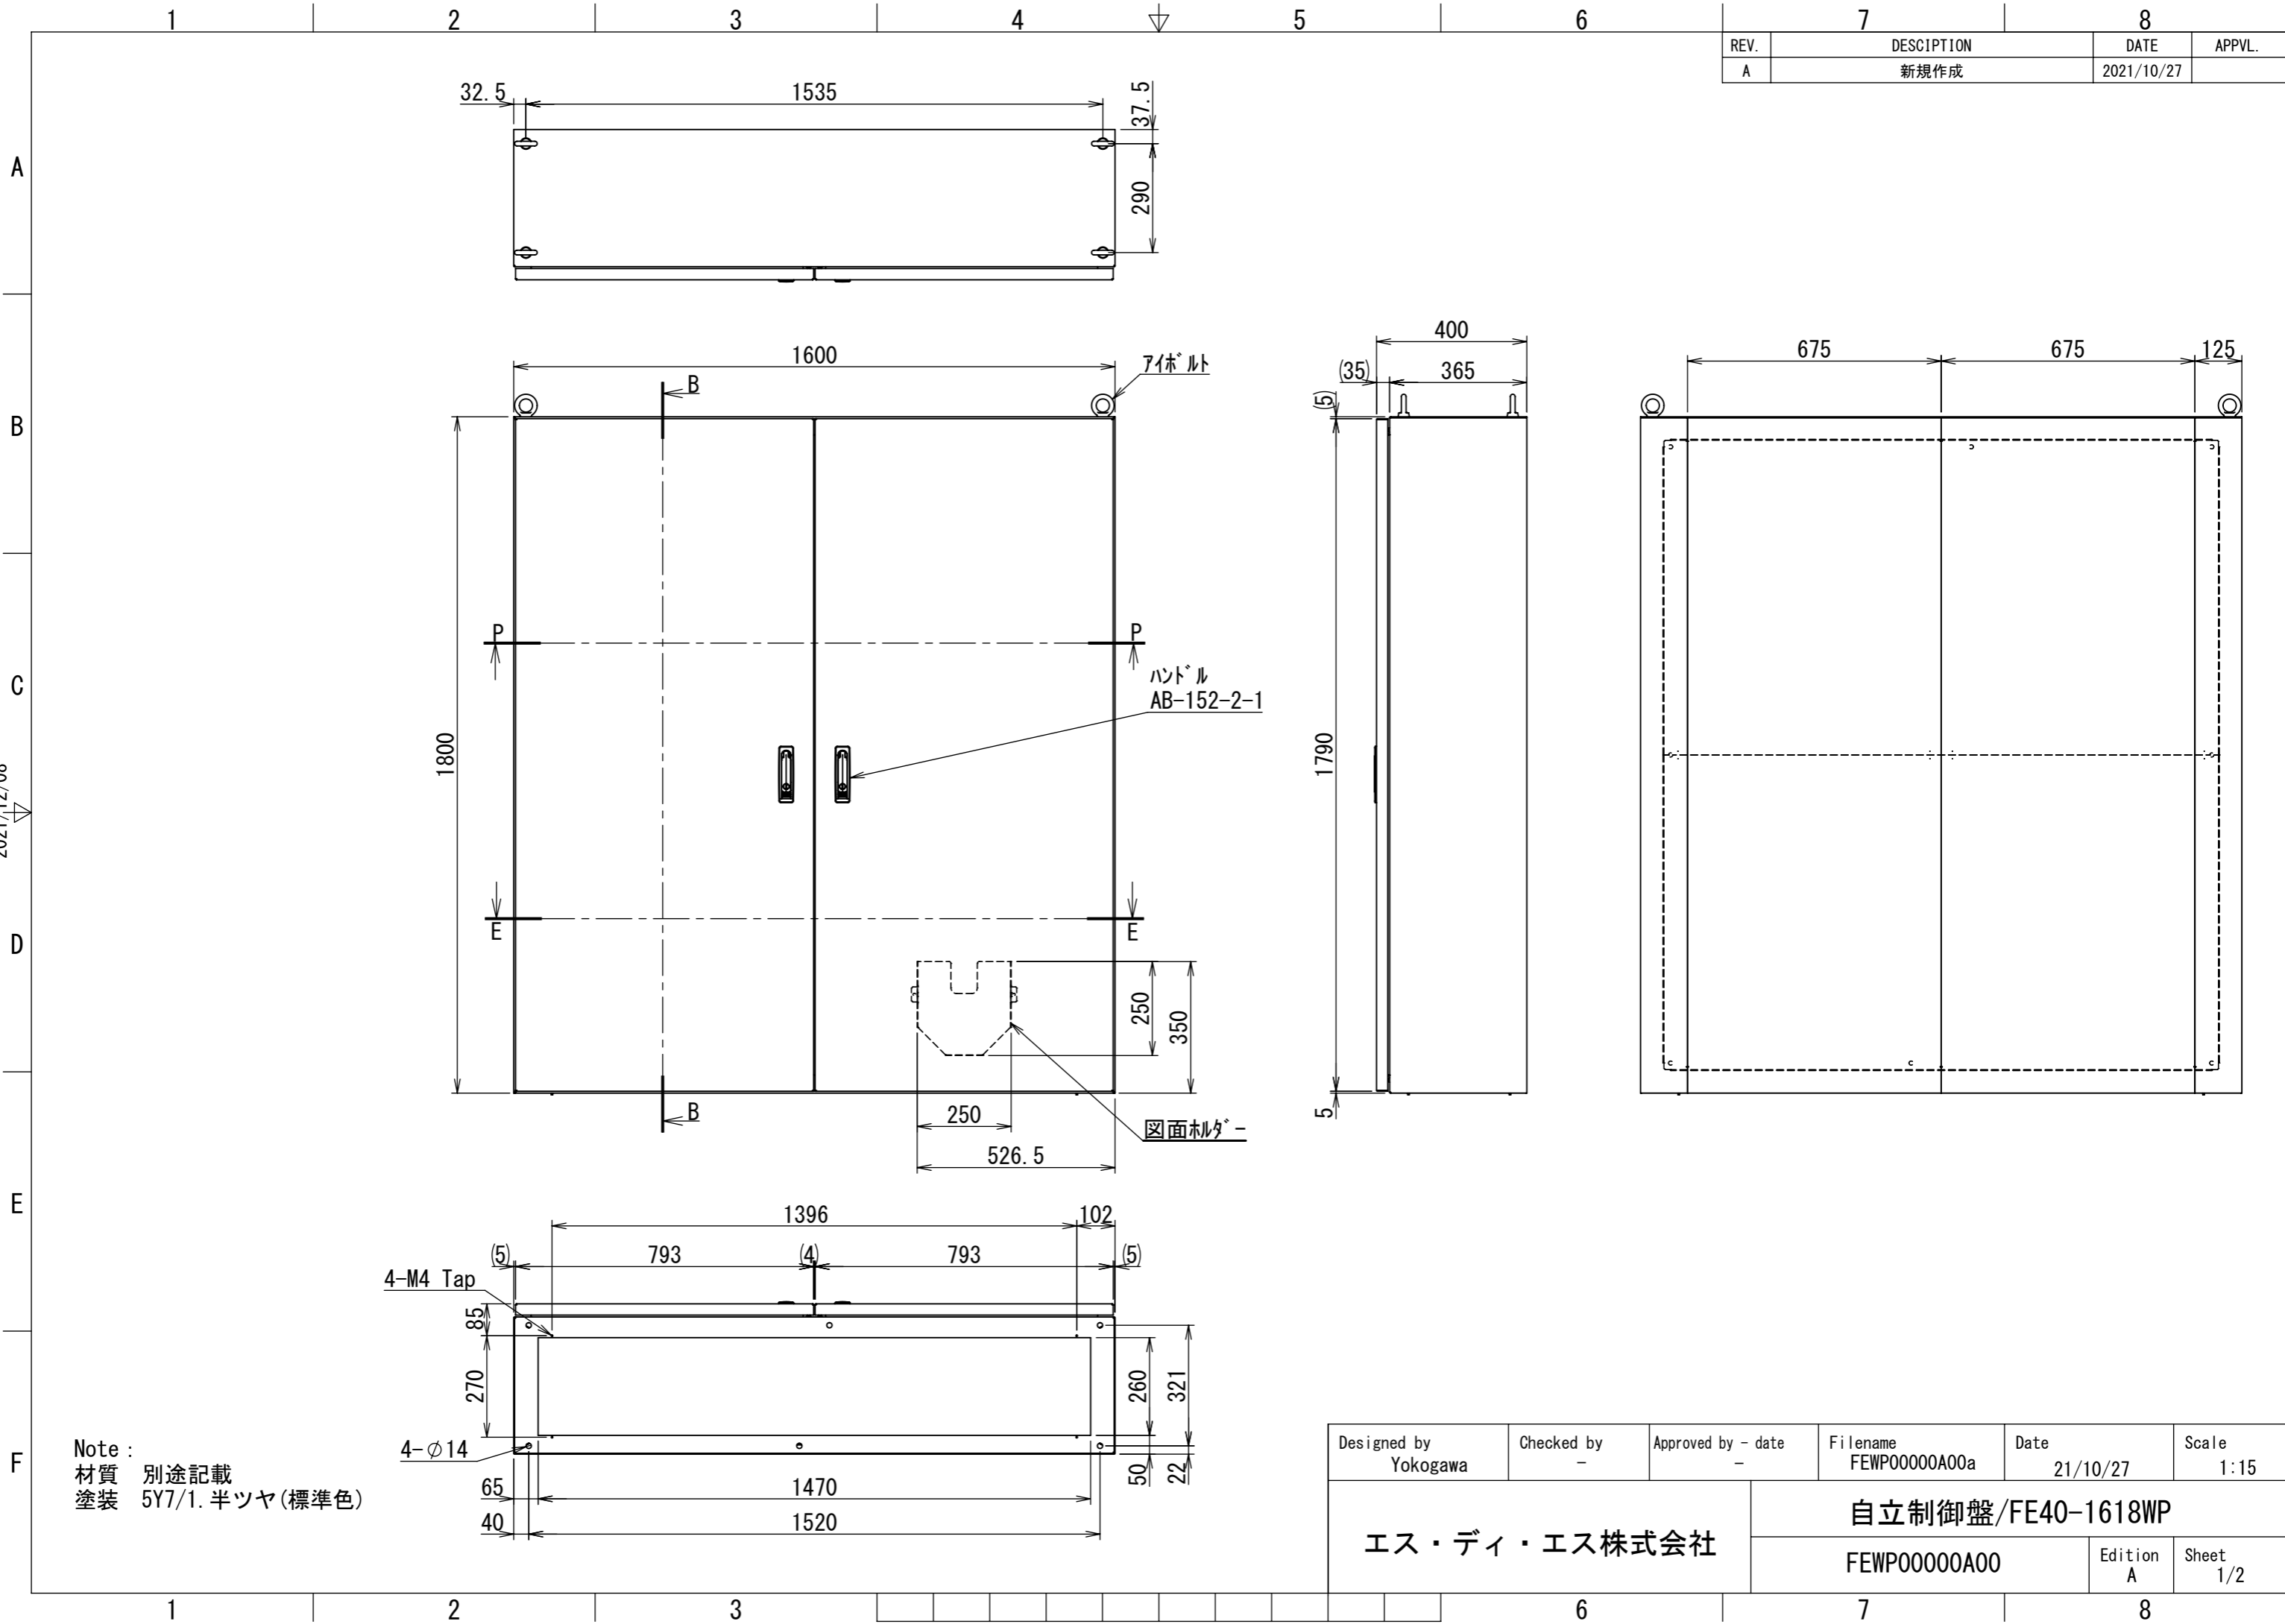

REV.	DESCRIPTION	DATE	APPL.
A	新規作成	2021/10/27	

2021/12/08

Note :  
 材質 別途記載  
 塗装 5Y7/1. 半ツヤ(標準色)

Designed by Yokogawa	Checked by -	Approved by - date -	Filename FEWP00000A00a	Date 21/10/27	Scale 1:15
エス・ディ・エス株式会社			自立制御盤/FE40-1618WP		
			FEWP00000A00	Edition A	Sheet 1/2

2021/12/08

Note :  
 材質 別途記載  
 塗装 5Y7/1. 半ツヤ(標準色)

Designed by Yokogawa	Checked by -	Approved by - date -	Filename FEWP00000A00a	Date 21/10/27	Scale 1:13
エス・ディ・エス株式会社			自立制御盤/FE40-1618WP		
			FEWP00000A00	Edition A	Sheet 2/2