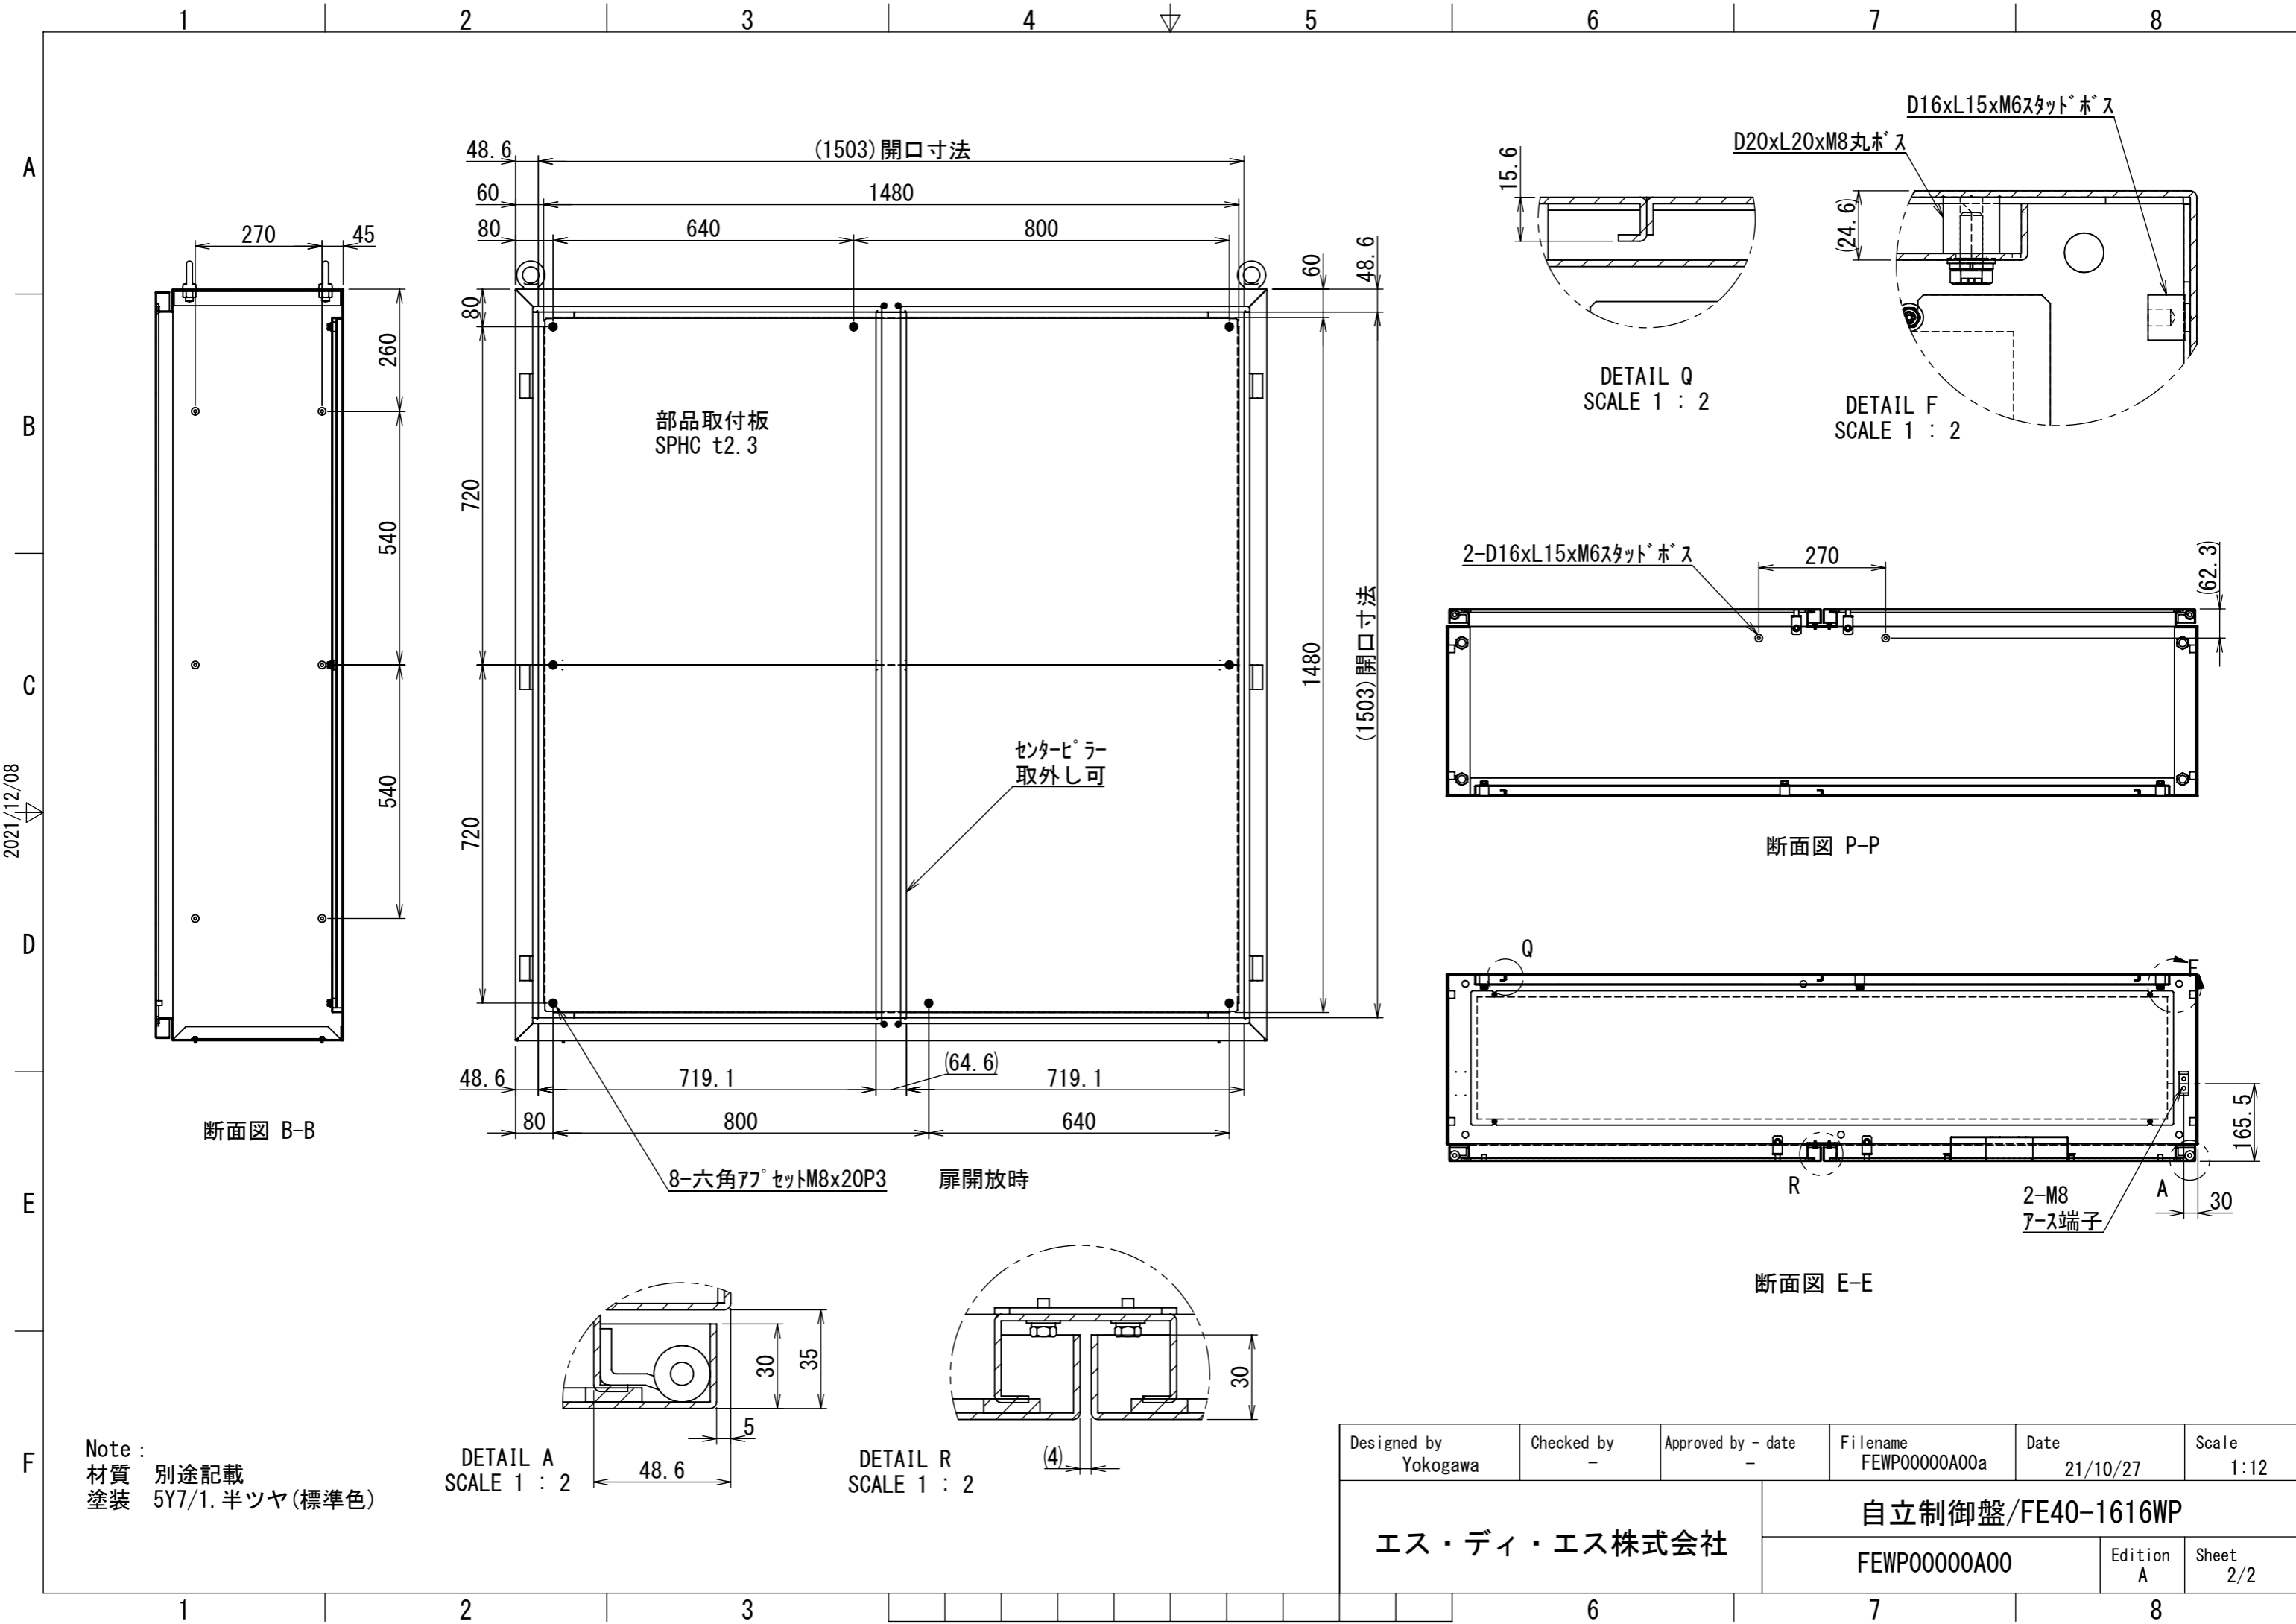

REV.	DESCRIPTION	DATE	APPL.
A	新規作成	2021/10/27	

2021/12/08

Note :
 材質 別途記載
 塗装 5Y7/1. 半ツヤ(標準色)

Designed by Yokogawa	Checked by -	Approved by - date -	Filename FEWP00000A00a	Date 21/10/27	Scale 1:14
エス・ディ・エス株式会社			自立制御盤/FE40-1616WP		
			FEWP00000A00	Edition A	Sheet 1/2

2021/12/08

Note :
 材質 別途記載
 塗装 5Y7/1. 半ツヤ(標準色)

Designed by Yokogawa	Checked by -	Approved by - date -	Filename FEWP00000A00a	Date 21/10/27	Scale 1:12
エス・ディ・エス株式会社			自立制御盤/FE40-1616WP		
			FEWP00000A00	Edition A	Sheet 2/2