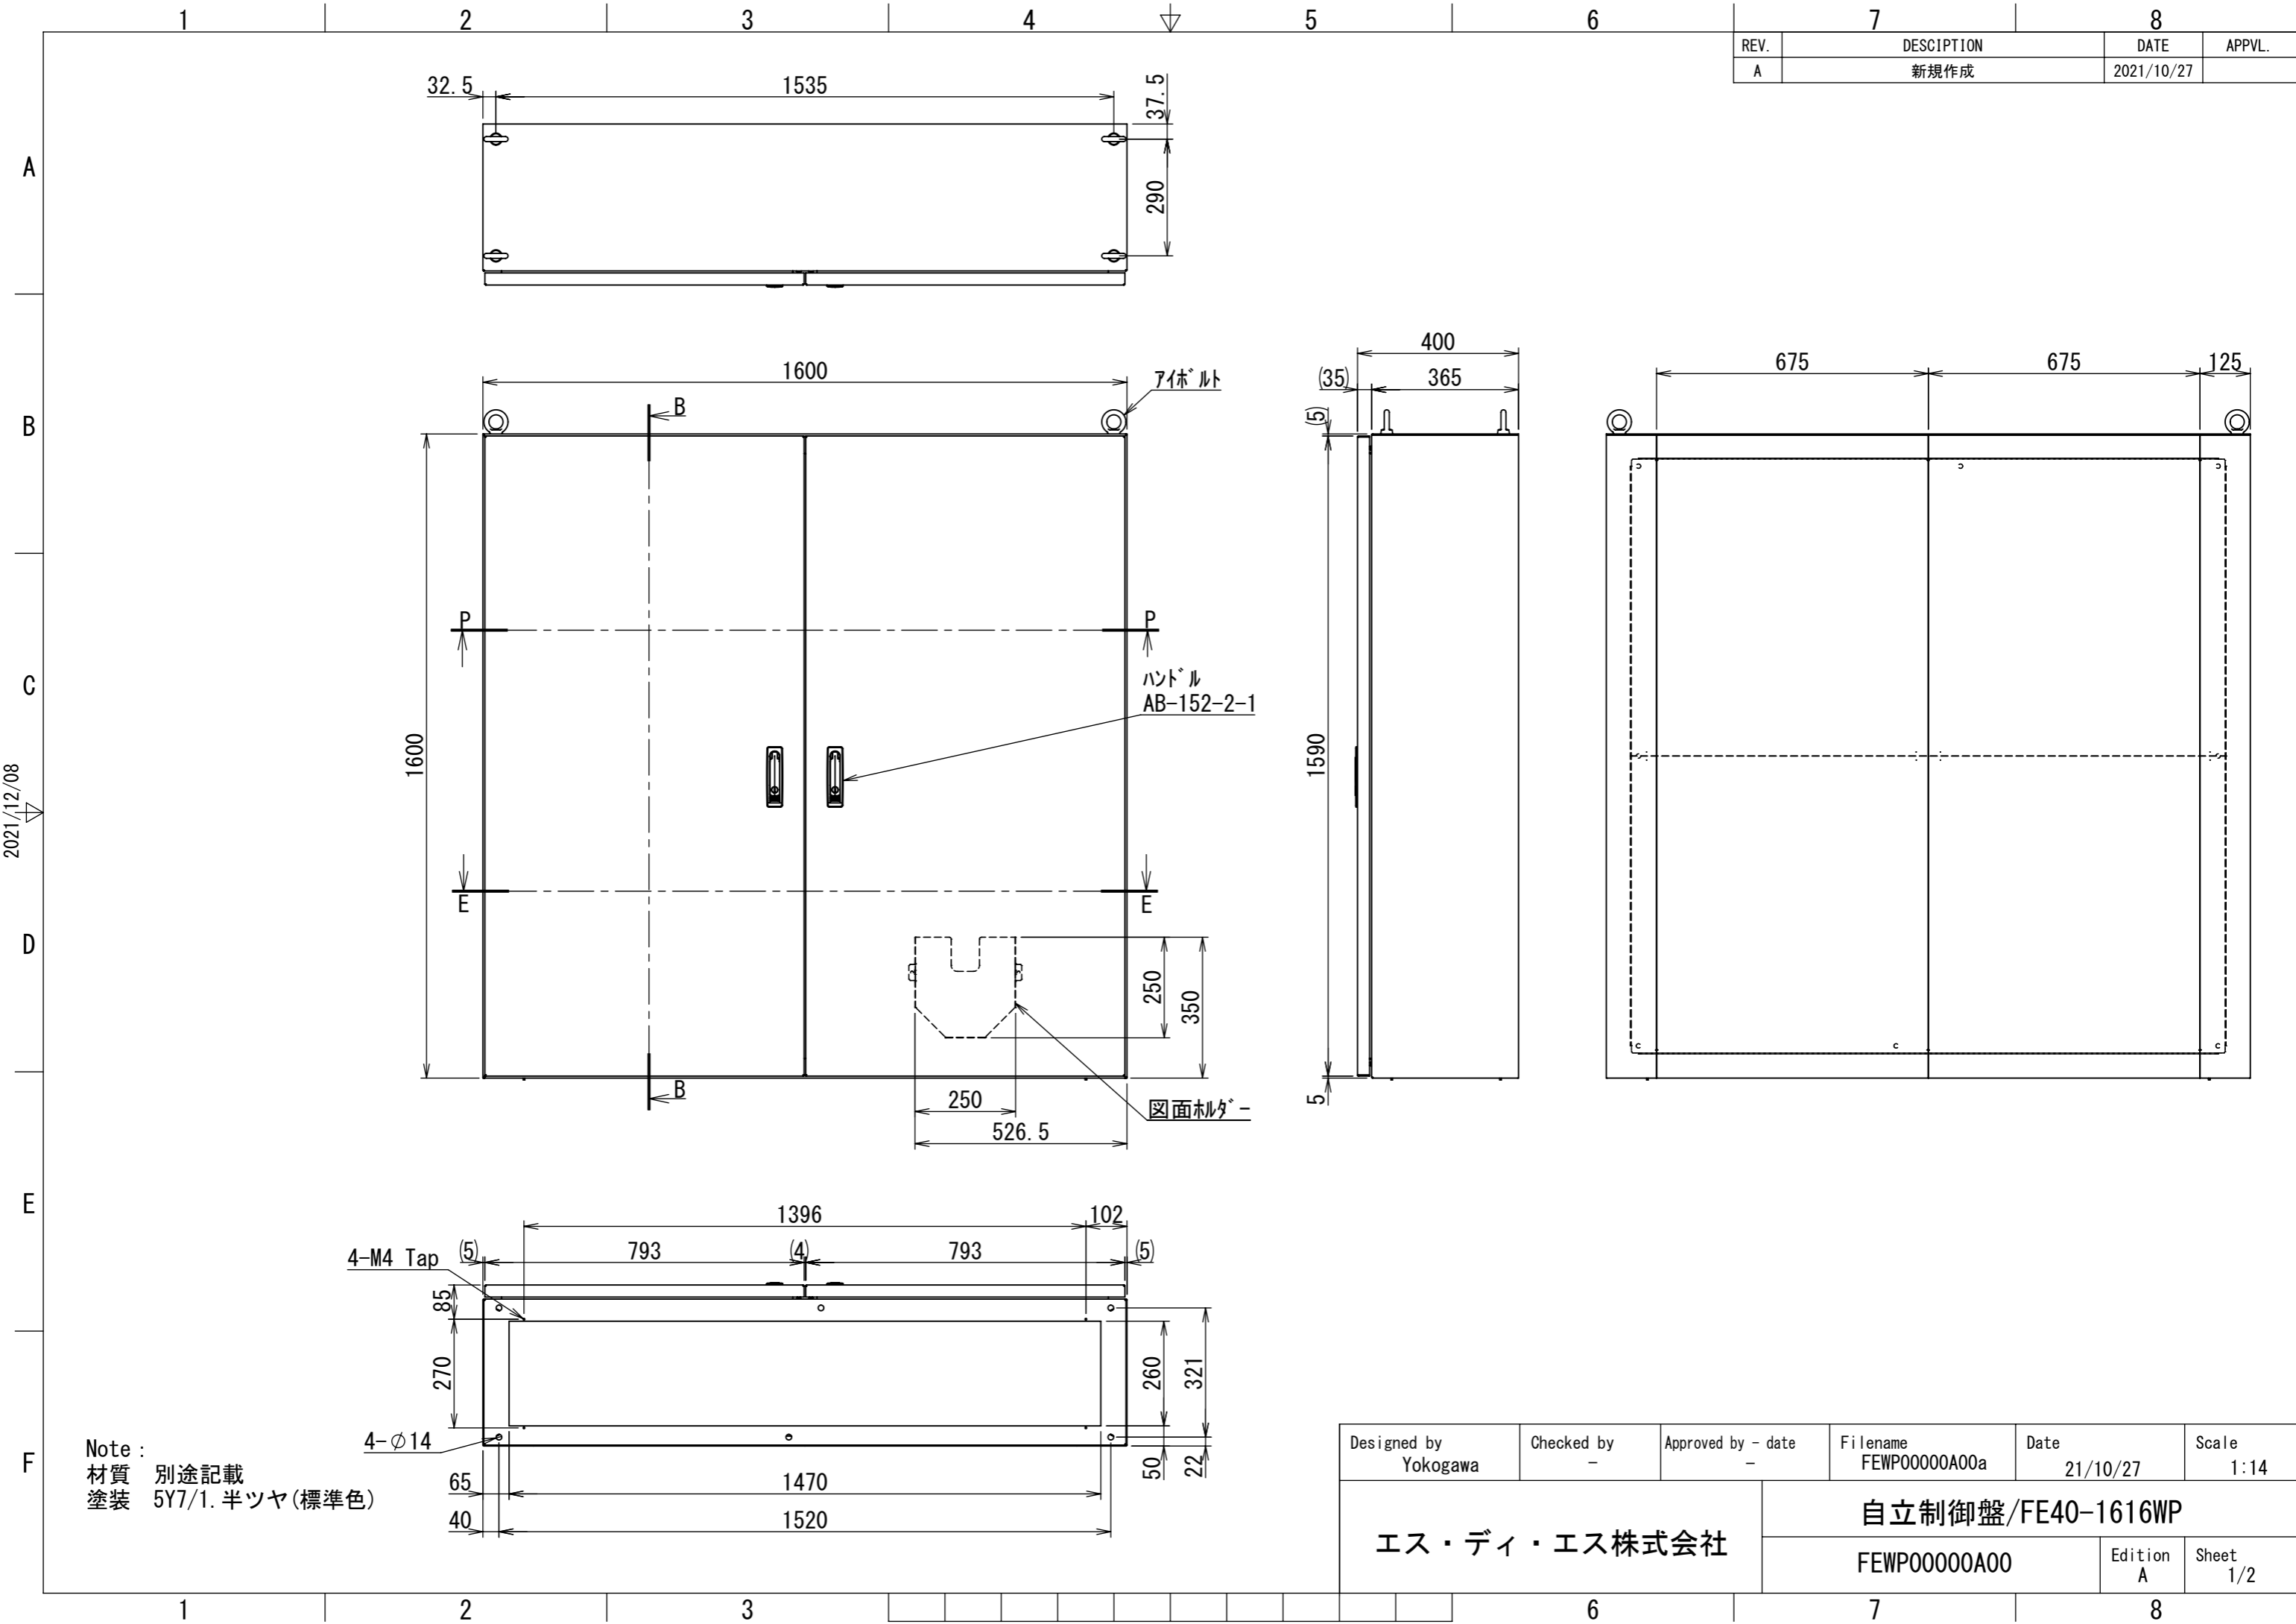

REV.	DESCRIPTION	DATE	APPL.
A	新規作成	2021/10/27	

2021/12/08

Note :
 材質 別途記載
 塗装 5Y7/1. 半ツヤ(標準色)

Designed by Yokogawa	Checked by -	Approved by - date -	Filename FEWP00000A00a	Date 21/10/27	Scale 1:14
エス・ディ・エス株式会社			自立制御盤/FE40-1616WP		
			FEWP00000A00	Edition A	Sheet 1/2

2021/12/08

Note :
 材質 別途記載
 塗装 5Y7/1. 半ツヤ(標準色)

Designed by Yokogawa	Checked by -	Approved by - date -	Filename FEWP00000A00a	Date 21/10/27	Scale 1:12
エス・ディ・エス株式会社			自立制御盤/FE40-1616WP		
			FEWP00000A00	Edition A	Sheet 2/2