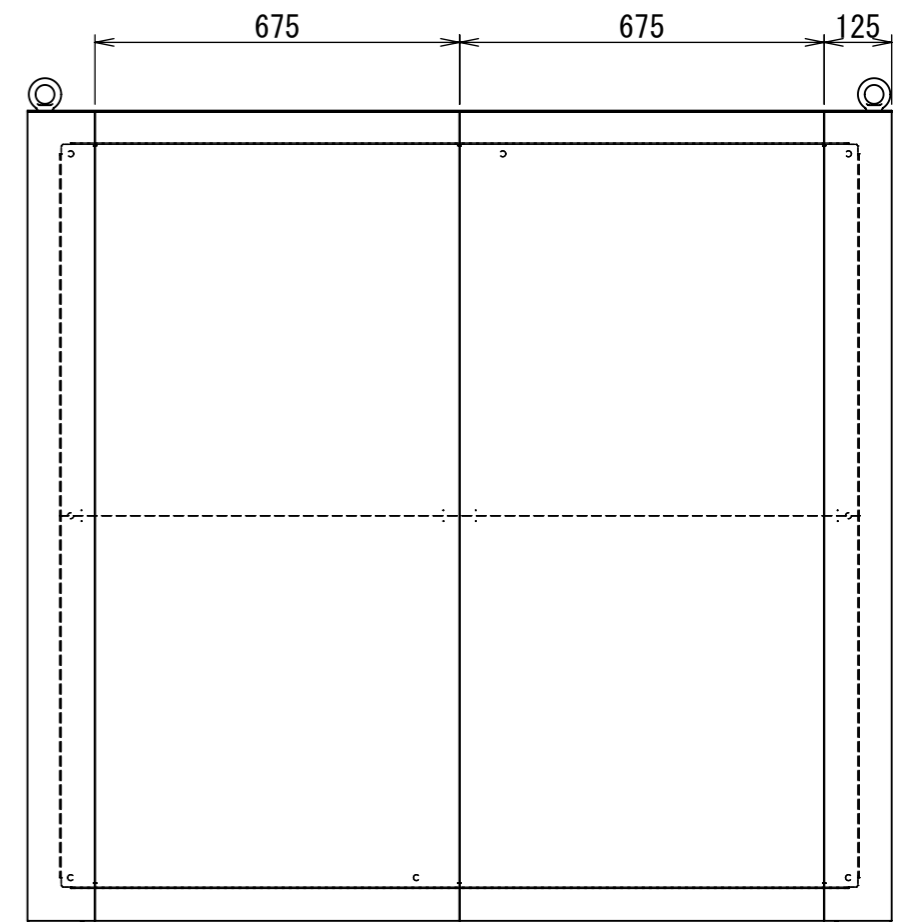

REV.	DESCRIPTION	DATE	APPL.
A	新規作成	2021/10/27	

Note :
 材質 別途記載
 塗装 5Y7/1. 半ツヤ(標準色)

Designed by Yokogawa	Checked by -	Approved by - date -	Filename FEWP00000A00a	Date 21/10/27	Scale 1:14
エス・ディ・エス株式会社			自立制御盤/FE40-1615WP		
			FEWP00000A00	Edition A	Sheet 1/2

2021/12/08

2021/12/08

Note :
 材質 別途記載
 塗装 5Y7/1. 半ツヤ(標準色)

Designed by Yokogawa	Checked by -	Approved by - date -	Filename FEWP00000A00a	Date 21/10/27	Scale 1:12
エス・ディ・エス株式会社			自立制御盤/FE40-1615WP		
			FEWP00000A00	Edition A	Sheet 2/2