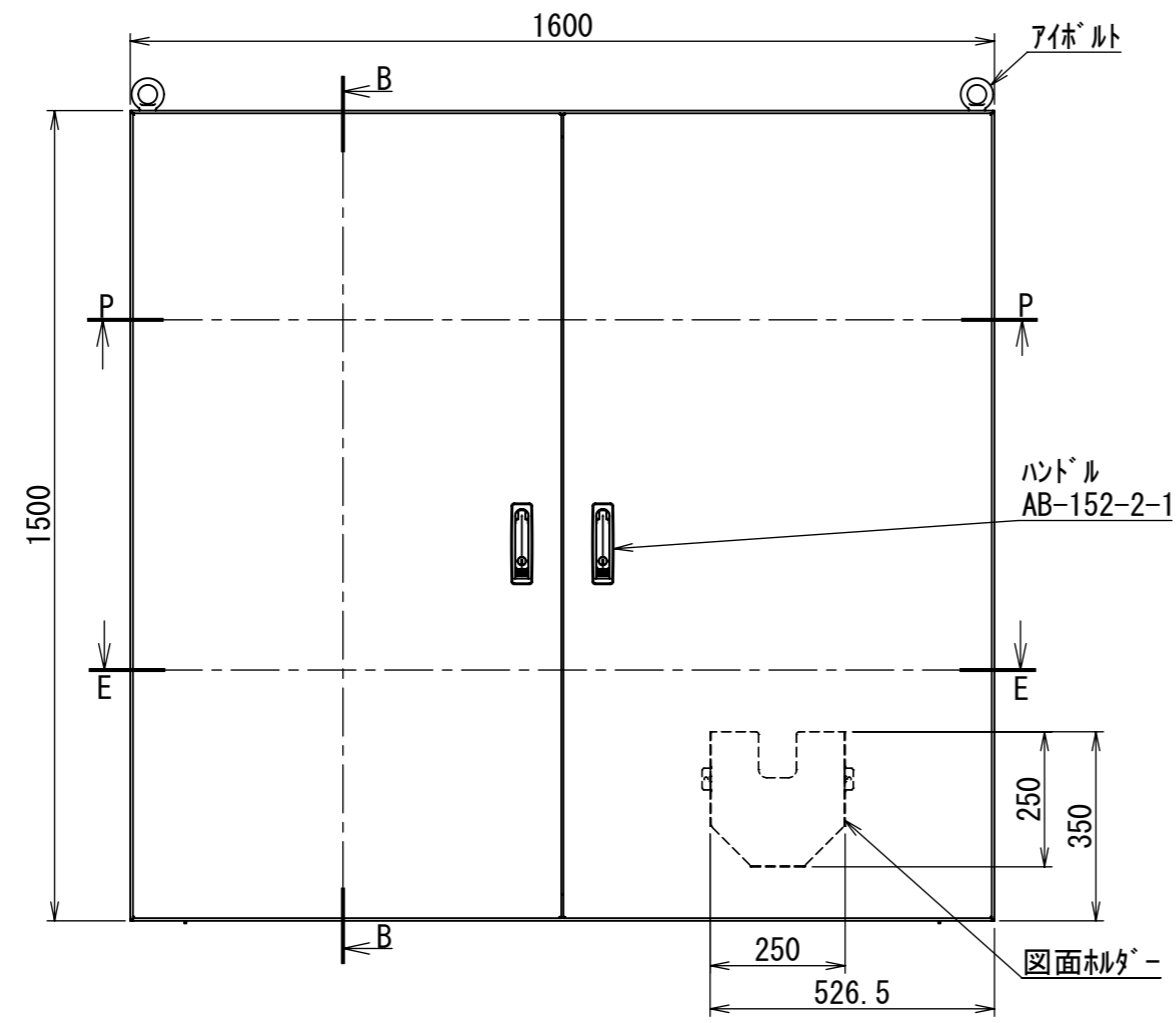

REV.	DESCRIPTION	DATE	APPL.
A	新規作成	2021/10/27	

Note :
 材質 別途記載
 塗装 5Y7/1. 半ツヤ(標準色)

Designed by Yokogawa	Checked by -	Approved by - date -	Filename FEWP00000A00a	Date 21/10/27	Scale 1:14
エス・ディ・エス株式会社			自立制御盤/FE40-1615WP		
			FEWP00000A00	Edition A	Sheet 1/2

2021/12/08

2021/12/08

Note :
 材質 別途記載
 塗装 5Y7/1. 半ツヤ(標準色)

Designed by Yokogawa	Checked by -	Approved by - date -	Filename FEWP00000A00a	Date 21/10/27	Scale 1:12
エス・ディ・エス株式会社			自立制御盤/FE40-1615WP		
			FEWP00000A00	Edition A	Sheet 2/2