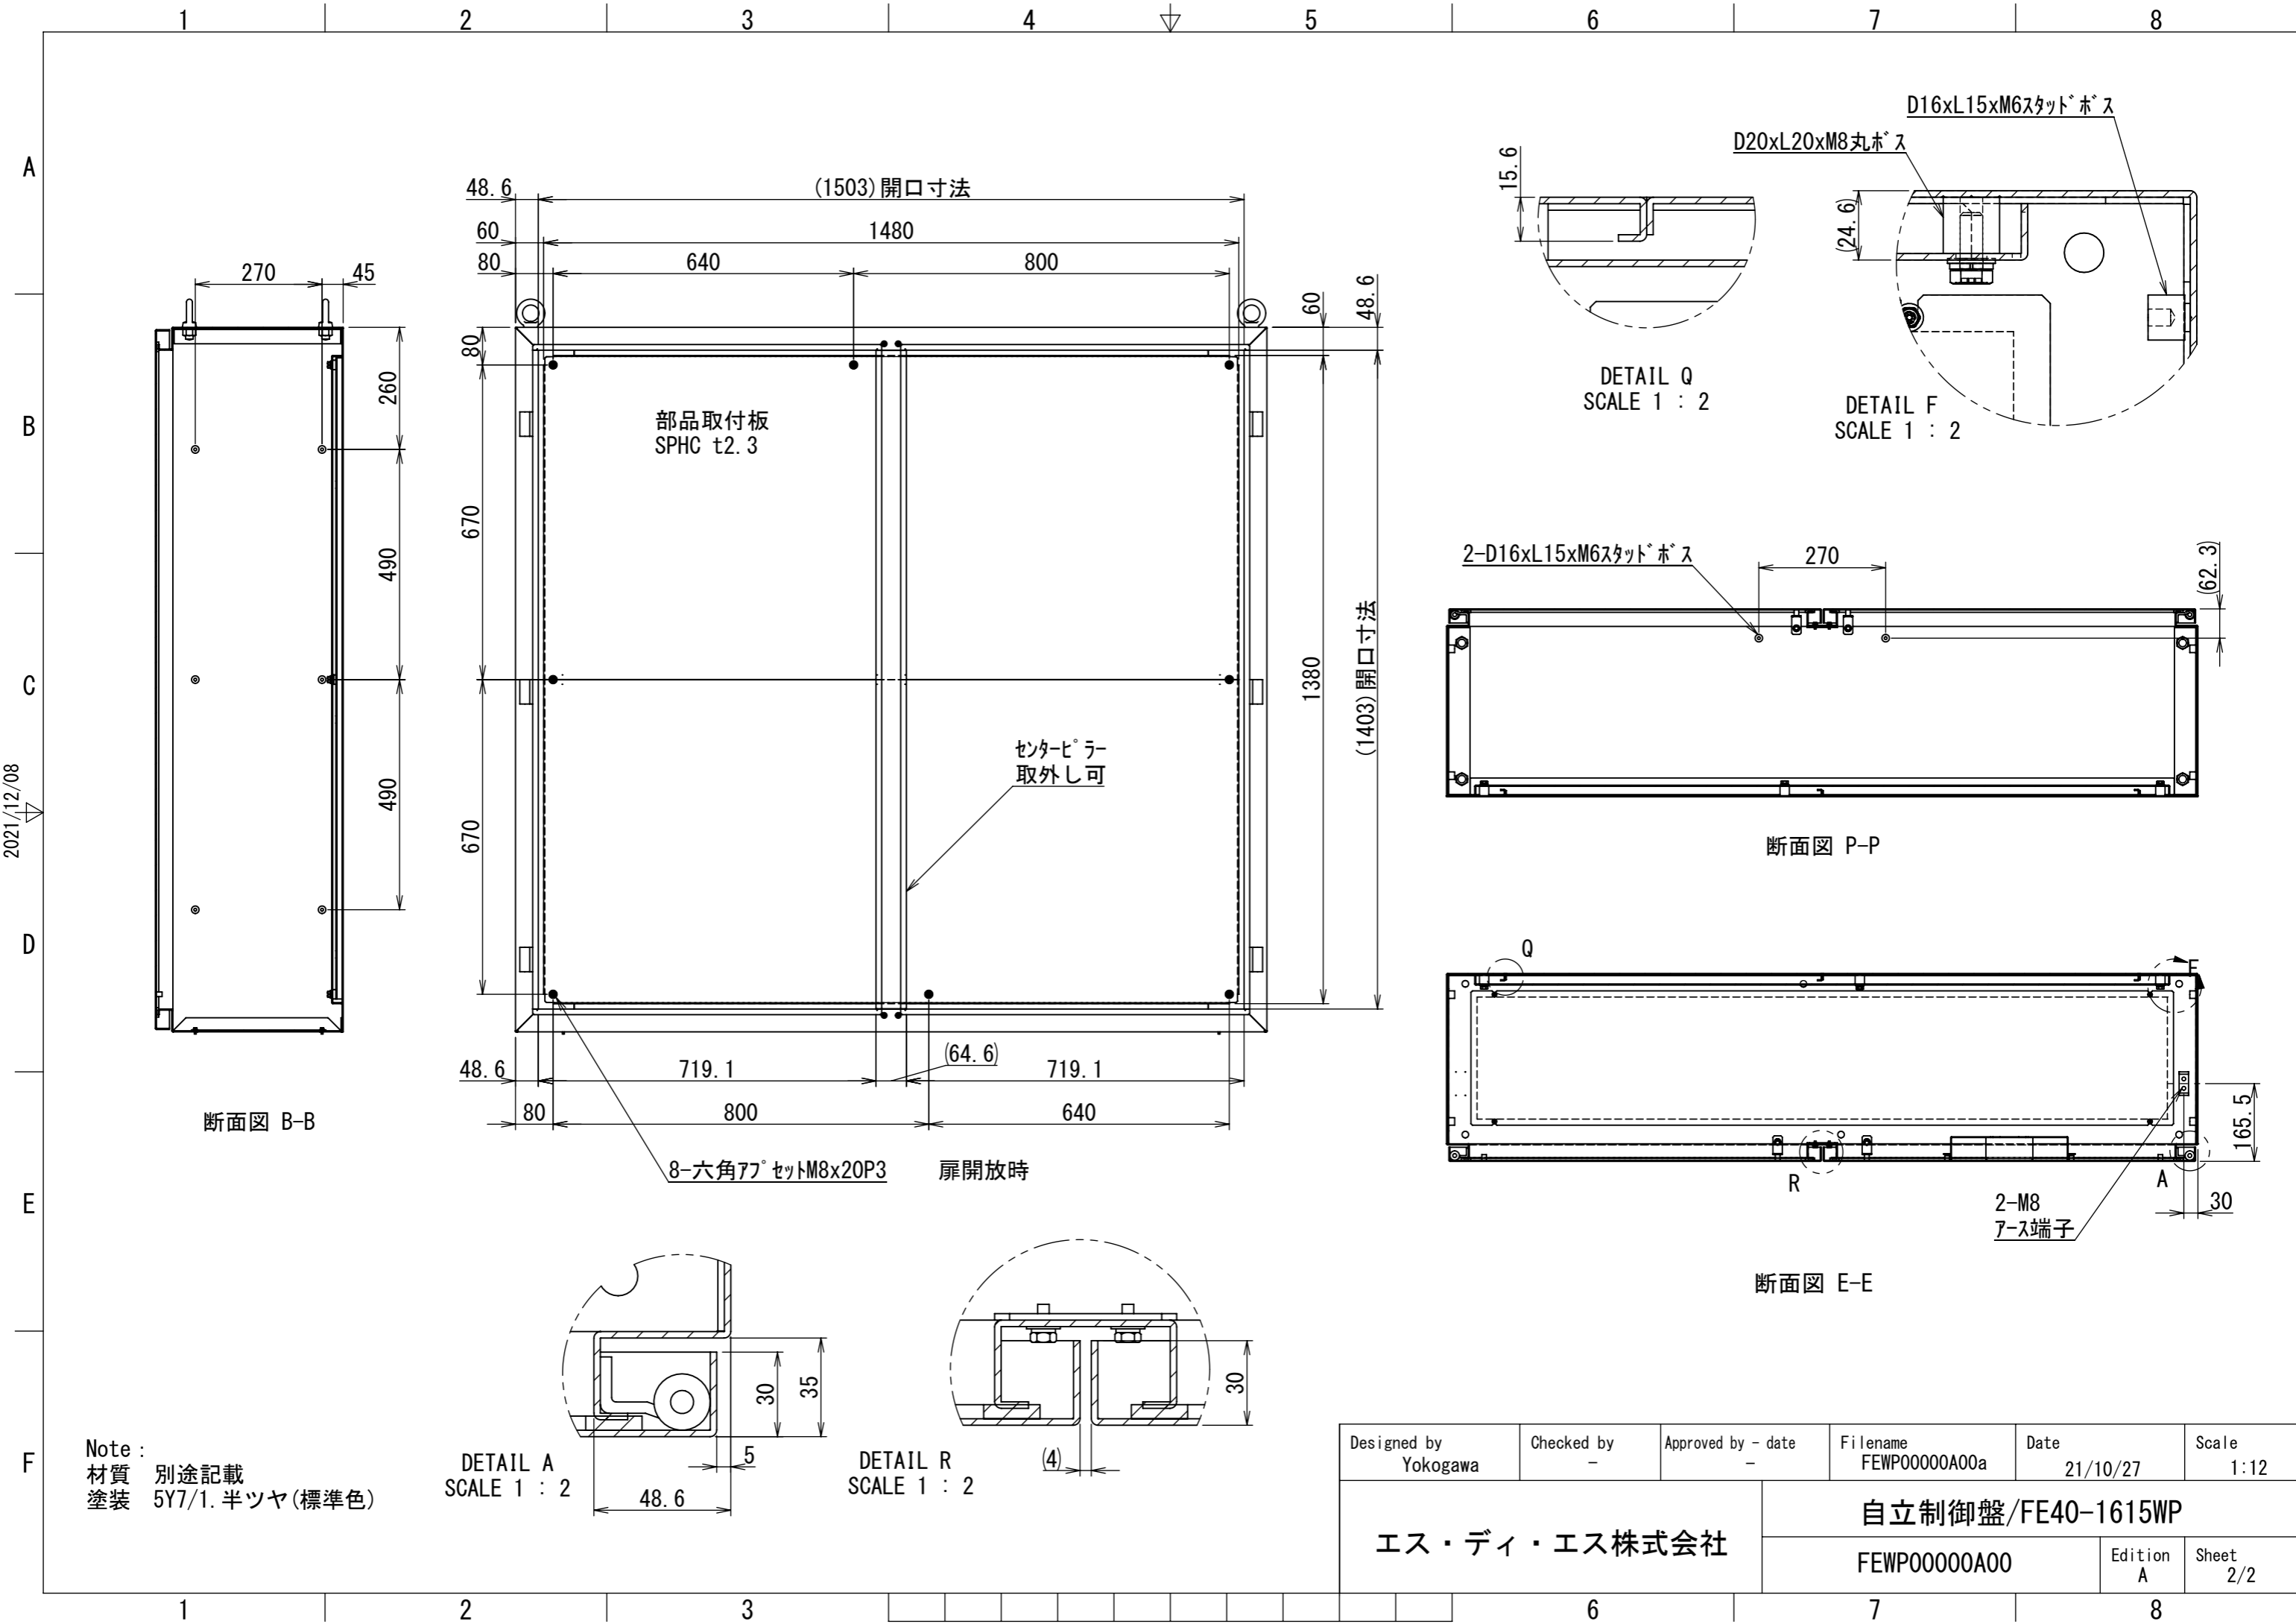

REV.	DESCRIPTION	DATE	APPL.
A	新規作成	2021/10/27	

Note :
 材質 別途記載
 塗装 5Y7/1. 半ツヤ(標準色)

Designed by Yokogawa	Checked by -	Approved by - date -	Filename FEWP00000A00a	Date 21/10/27	Scale 1:14
エス・ディ・エス株式会社			自立制御盤/FE40-1615WP		
			FEWP00000A00	Edition A	Sheet 1/2

2021/12/08

2021/12/08

Note :
 材質 別途記載
 塗装 5Y7/1. 半ツヤ(標準色)

Designed by Yokogawa	Checked by -	Approved by - date -	Filename FEWP00000A00a	Date 21/10/27	Scale 1:12
エス・ディ・エス株式会社			自立制御盤/FE40-1615WP		
			FEWP00000A00	Edition A	Sheet 2/2