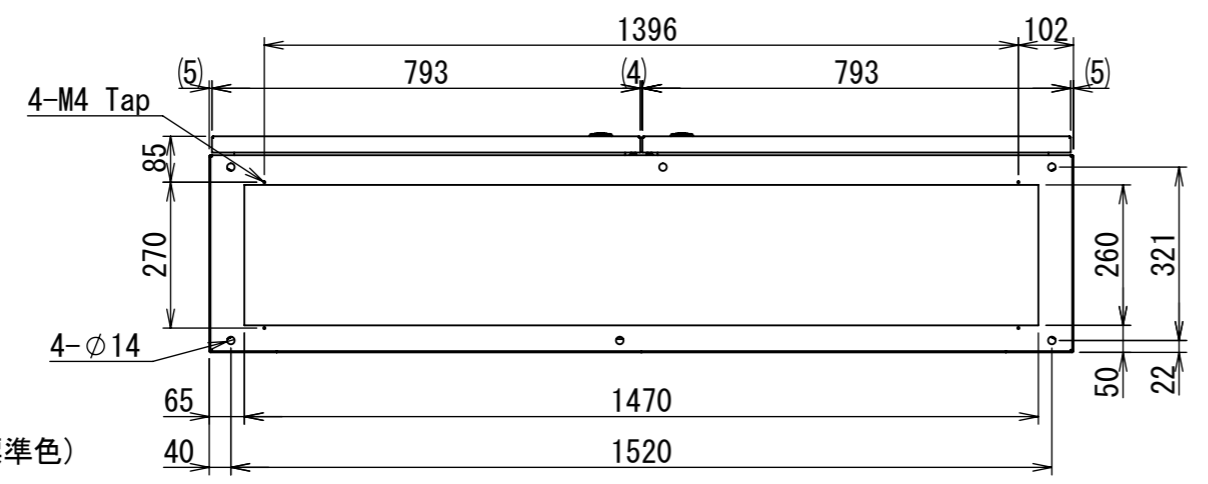

REV.	DESCRIPTION	DATE	APPL.
A	新規作成	2021/10/27	

Note :
 材質 別途記載
 塗装 5Y7/1. 半ツヤ(標準色)

Designed by Yokogawa	Checked by -	Approved by - date -	Filename FEWP00000A00a	Date 21/10/27	Scale 1:14
エス・ディ・エス株式会社			自立制御盤/FE40-1615WP		
			FEWP00000A00	Edition A	Sheet 1/2

2021/12/08

2021/12/08

Note :
 材質 別途記載
 塗装 5Y7/1. 半ツヤ(標準色)

Designed by Yokogawa	Checked by -	Approved by - date -	Filename FEWP00000A00a	Date 21/10/27	Scale 1:12
エス・ディ・エス株式会社			自立制御盤/FE40-1615WP		
			FEWP00000A00	Edition A	Sheet 2/2