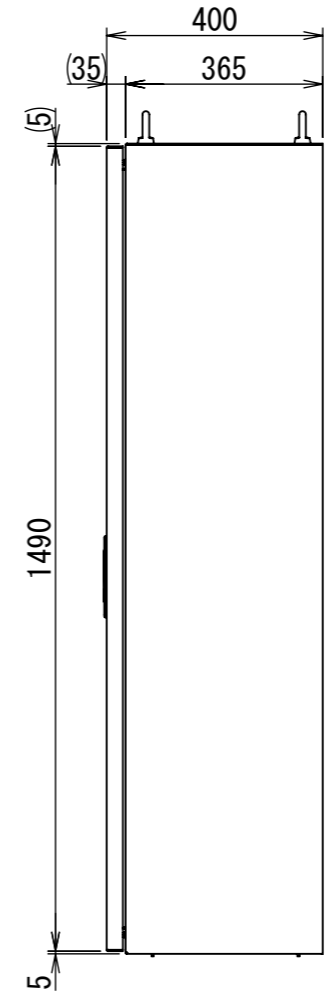

REV.	DESCRIPTION	DATE	APPL.
A	新規作成	2021/10/27	

Note :
 材質 別途記載
 塗装 5Y7/1. 半ツヤ(標準色)

Designed by Yokogawa	Checked by -	Approved by - date -	Filename FEWP00000A00a	Date 21/10/27	Scale 1:14
エス・ディ・エス株式会社			自立制御盤/FE40-1615WP		
			FEWP00000A00	Edition A	Sheet 1/2

2021/12/08

2021/12/08

Note :
 材質 別途記載
 塗装 5Y7/1. 半ツヤ(標準色)

Designed by Yokogawa	Checked by -	Approved by - date -	Filename FEWP00000A00a	Date 21/10/27	Scale 1:12
エス・ディ・エス株式会社			自立制御盤/FE40-1615WP		
			FEWP00000A00	Edition A	Sheet 2/2