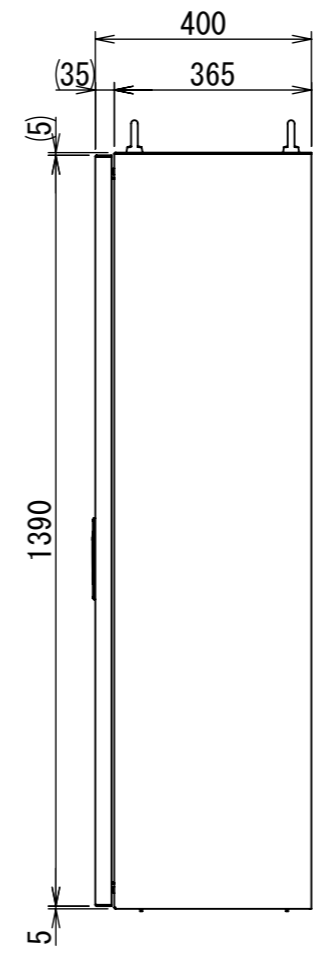

REV.	DESCRIPTION	DATE	APPL.
A	新規作成	2021/10/27	

Note :  
 材質 別途記載  
 塗装 5Y7/1. 半ツヤ(標準色)

Designed by Yokogawa	Checked by -	Approved by - date -	Filename FEWP00000A00a	Date 21/10/27	Scale 1:14
エス・ディ・エス株式会社			自立制御盤/FE40-1614WP		
			FE40-1614WP	Edition A	Sheet 1/2

2021/12/08

Designed by Yokogawa	Checked by -	Approved by - date -	Filename FEWP00000A00a	Date 21/10/27	Scale 1:12
エス・ディ・エス株式会社			自立制御盤/FE40-1614WP		
			FE40-1614WP	Edition A	Sheet 2/2

2021/12/08