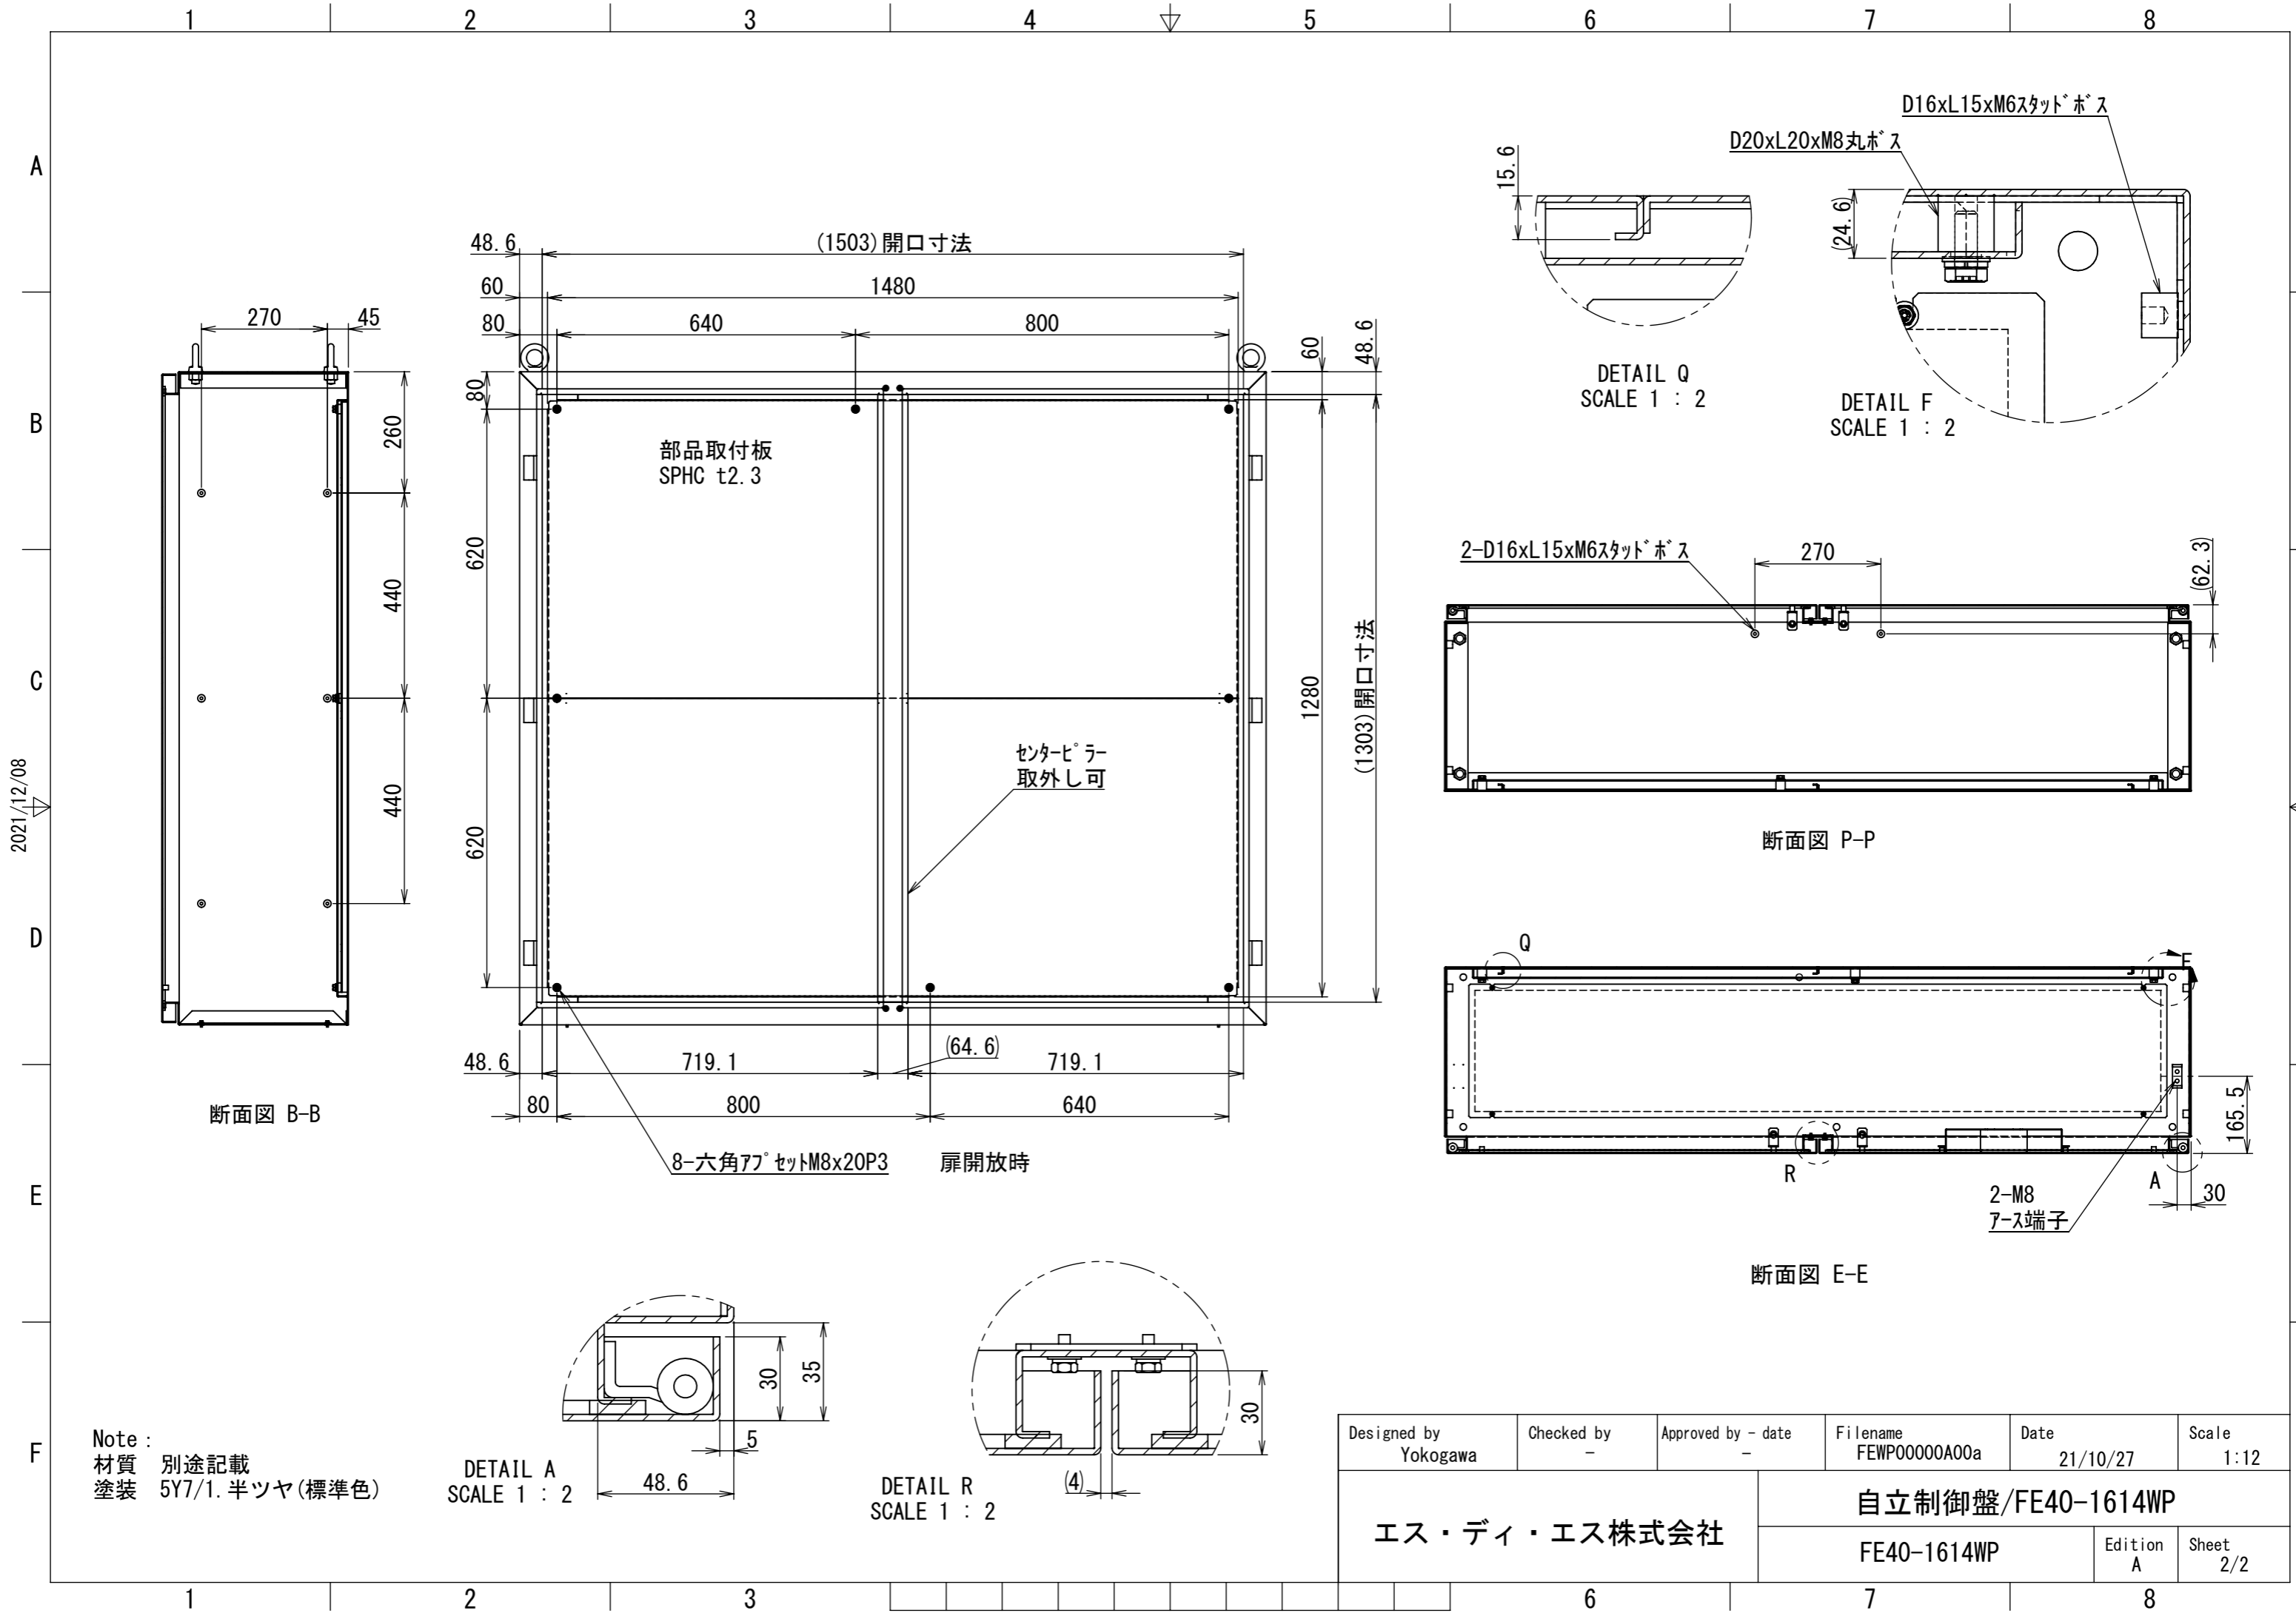

REV.	DESCRIPTION	DATE	APPL.
A	新規作成	2021/10/27	

Note :  
 材質 別途記載  
 塗装 5Y7/1. 半ツヤ(標準色)

Designed by Yokogawa	Checked by -	Approved by - date -	Filename FEWP00000A00a	Date 21/10/27	Scale 1:14
エス・ディ・エス株式会社			自立制御盤/FE40-1614WP		
			FE40-1614WP	Edition A	Sheet 1/2

2021/12/08

Designed by Yokogawa	Checked by -	Approved by - date -	Filename FEWP00000A00a	Date 21/10/27	Scale 1:12
エス・ディ・エス株式会社			自立制御盤/FE40-1614WP		
			FE40-1614WP	Edition A	Sheet 2/2

2021/12/08