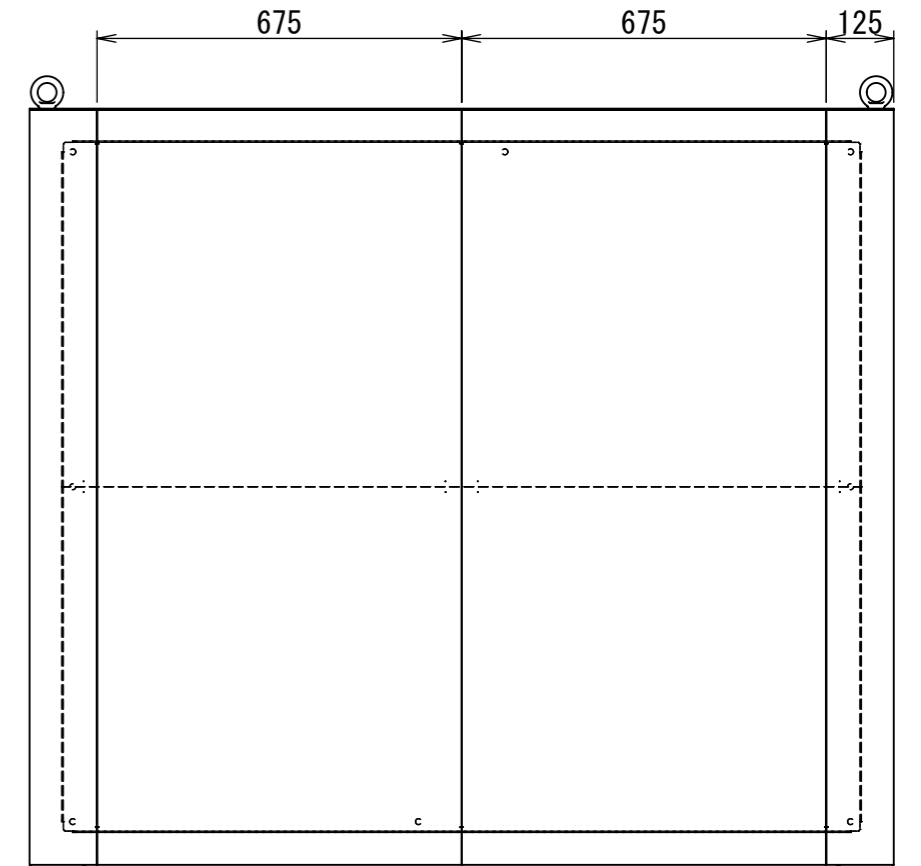

REV.	DESCRIPTION	DATE	APPL.
A	新規作成	2021/10/27	

Note :  
 材質 別途記載  
 塗装 5Y7/1. 半ツヤ(標準色)

Designed by Yokogawa	Checked by -	Approved by - date -	Filename FEWP00000A00a	Date 21/10/27	Scale 1:14
エス・ディ・エス株式会社			自立制御盤/FE40-1614WP		
			FE40-1614WP	Edition A	Sheet 1/2

2021/12/08

Designed by Yokogawa	Checked by -	Approved by - date -	Filename FEWP00000A00a	Date 21/10/27	Scale 1:12
エス・ディ・エス株式会社			自立制御盤/FE40-1614WP		
			FE40-1614WP	Edition A	Sheet 2/2

2021/12/08