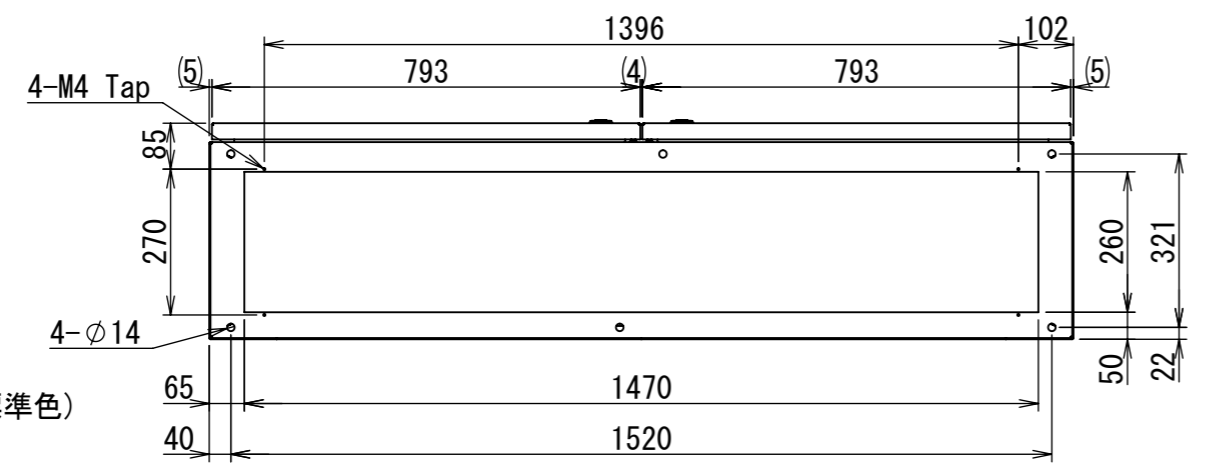

REV.	DESCRIPTION	DATE	APPL.
A	新規作成	2021/10/27	

Note :  
 材質 別途記載  
 塗装 5Y7/1. 半ツヤ(標準色)

Designed by Yokogawa	Checked by -	Approved by - date -	Filename FEWP00000A00a	Date 21/10/27	Scale 1:14
エス・ディ・エス株式会社			自立制御盤/FE40-1614WP		
			FE40-1614WP	Edition A	Sheet 1/2

2021/12/08

Designed by Yokogawa	Checked by -	Approved by - date -	Filename FEWP00000A00a	Date 21/10/27	Scale 1:12
エス・ディ・エス株式会社			自立制御盤/FE40-1614WP		
			FE40-1614WP	Edition A	Sheet 2/2

2021/12/08