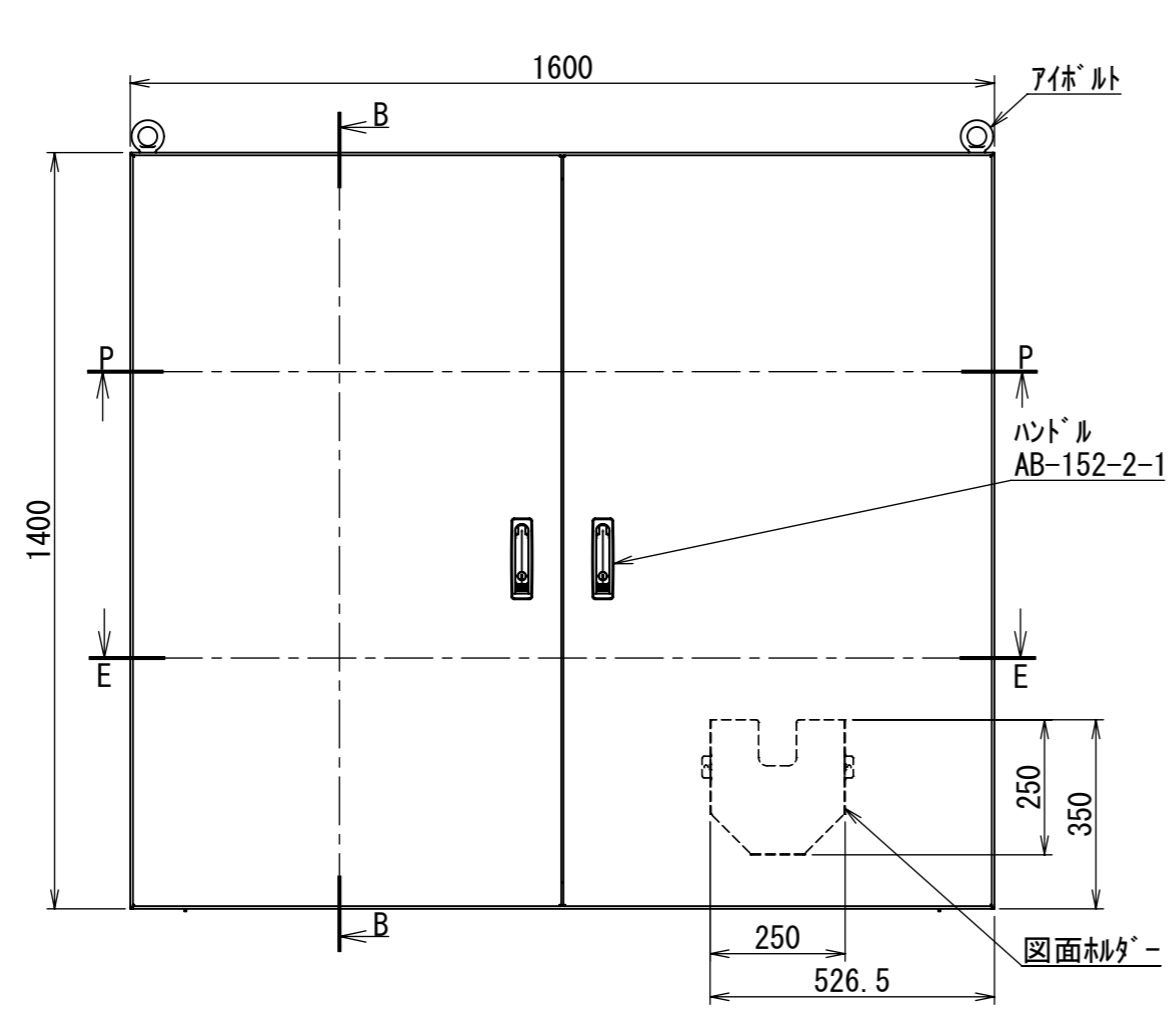

REV.	DESCRIPTION	DATE	APPL.
A	新規作成	2021/10/27	

Note :  
 材質 別途記載  
 塗装 5Y7/1. 半ツヤ(標準色)

Designed by Yokogawa	Checked by -	Approved by - date -	Filename FEWP00000A00a	Date 21/10/27	Scale 1:14
エス・ディ・エス株式会社			自立制御盤/FE40-1614WP		
			FE40-1614WP	Edition A	Sheet 1/2

2021/12/08

Designed by Yokogawa	Checked by -	Approved by - date -	Filename FEWP00000A00a	Date 21/10/27	Scale 1:12
エス・ディ・エス株式会社			自立制御盤/FE40-1614WP		
			FE40-1614WP	Edition A	Sheet 2/2

2021/12/08