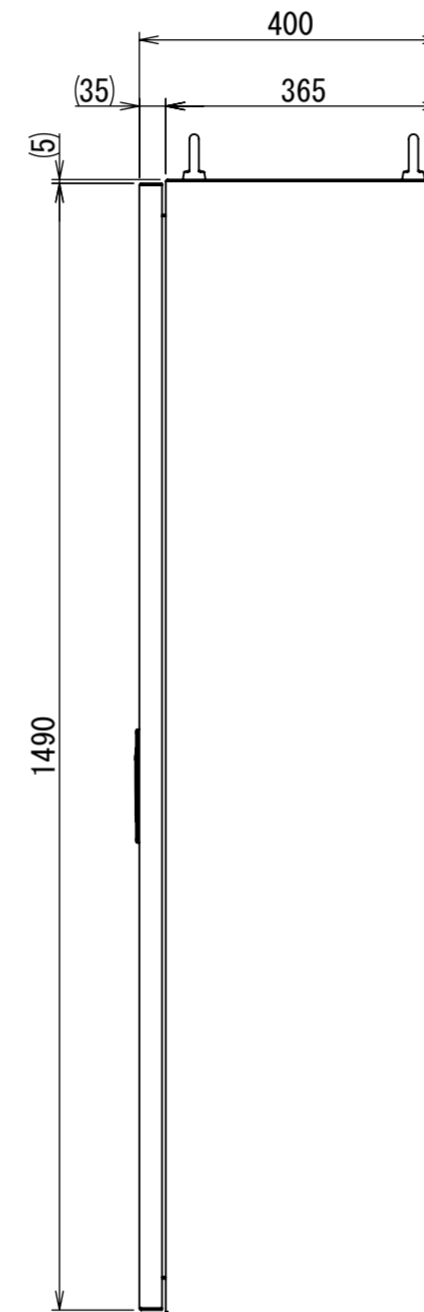

REV.	DESCRIPTION	DATE	APPVL.
A	新規作成	21/10/27	

Note :
 材質 別途記載
 塗装 5Y7/1. 半ツヤ(標準色)

Designed by Yokogawa	Checked by -	Approved by - date -	Filename FEW000A00a	Date 21/10/27	Scale 1:10
エス・ディ・エス株式会社			自立制御盤/FE40-1415W		
			FEW431A00	Edition A	Sheet 1/2

2021/10/27

Note:
材質 別途記載
塗装 5Y7/1.半ツヤ(標準色)

Designed by Yokogawa	Checked by -	Approved by - date -	Filename FEW000A00a	Date 21/10/27	Scale 1:12
エス・ディ・エス株式会社			自立制御盤/FE40-1415W		
			FEW431A00	Edition A	Sheet 2/2