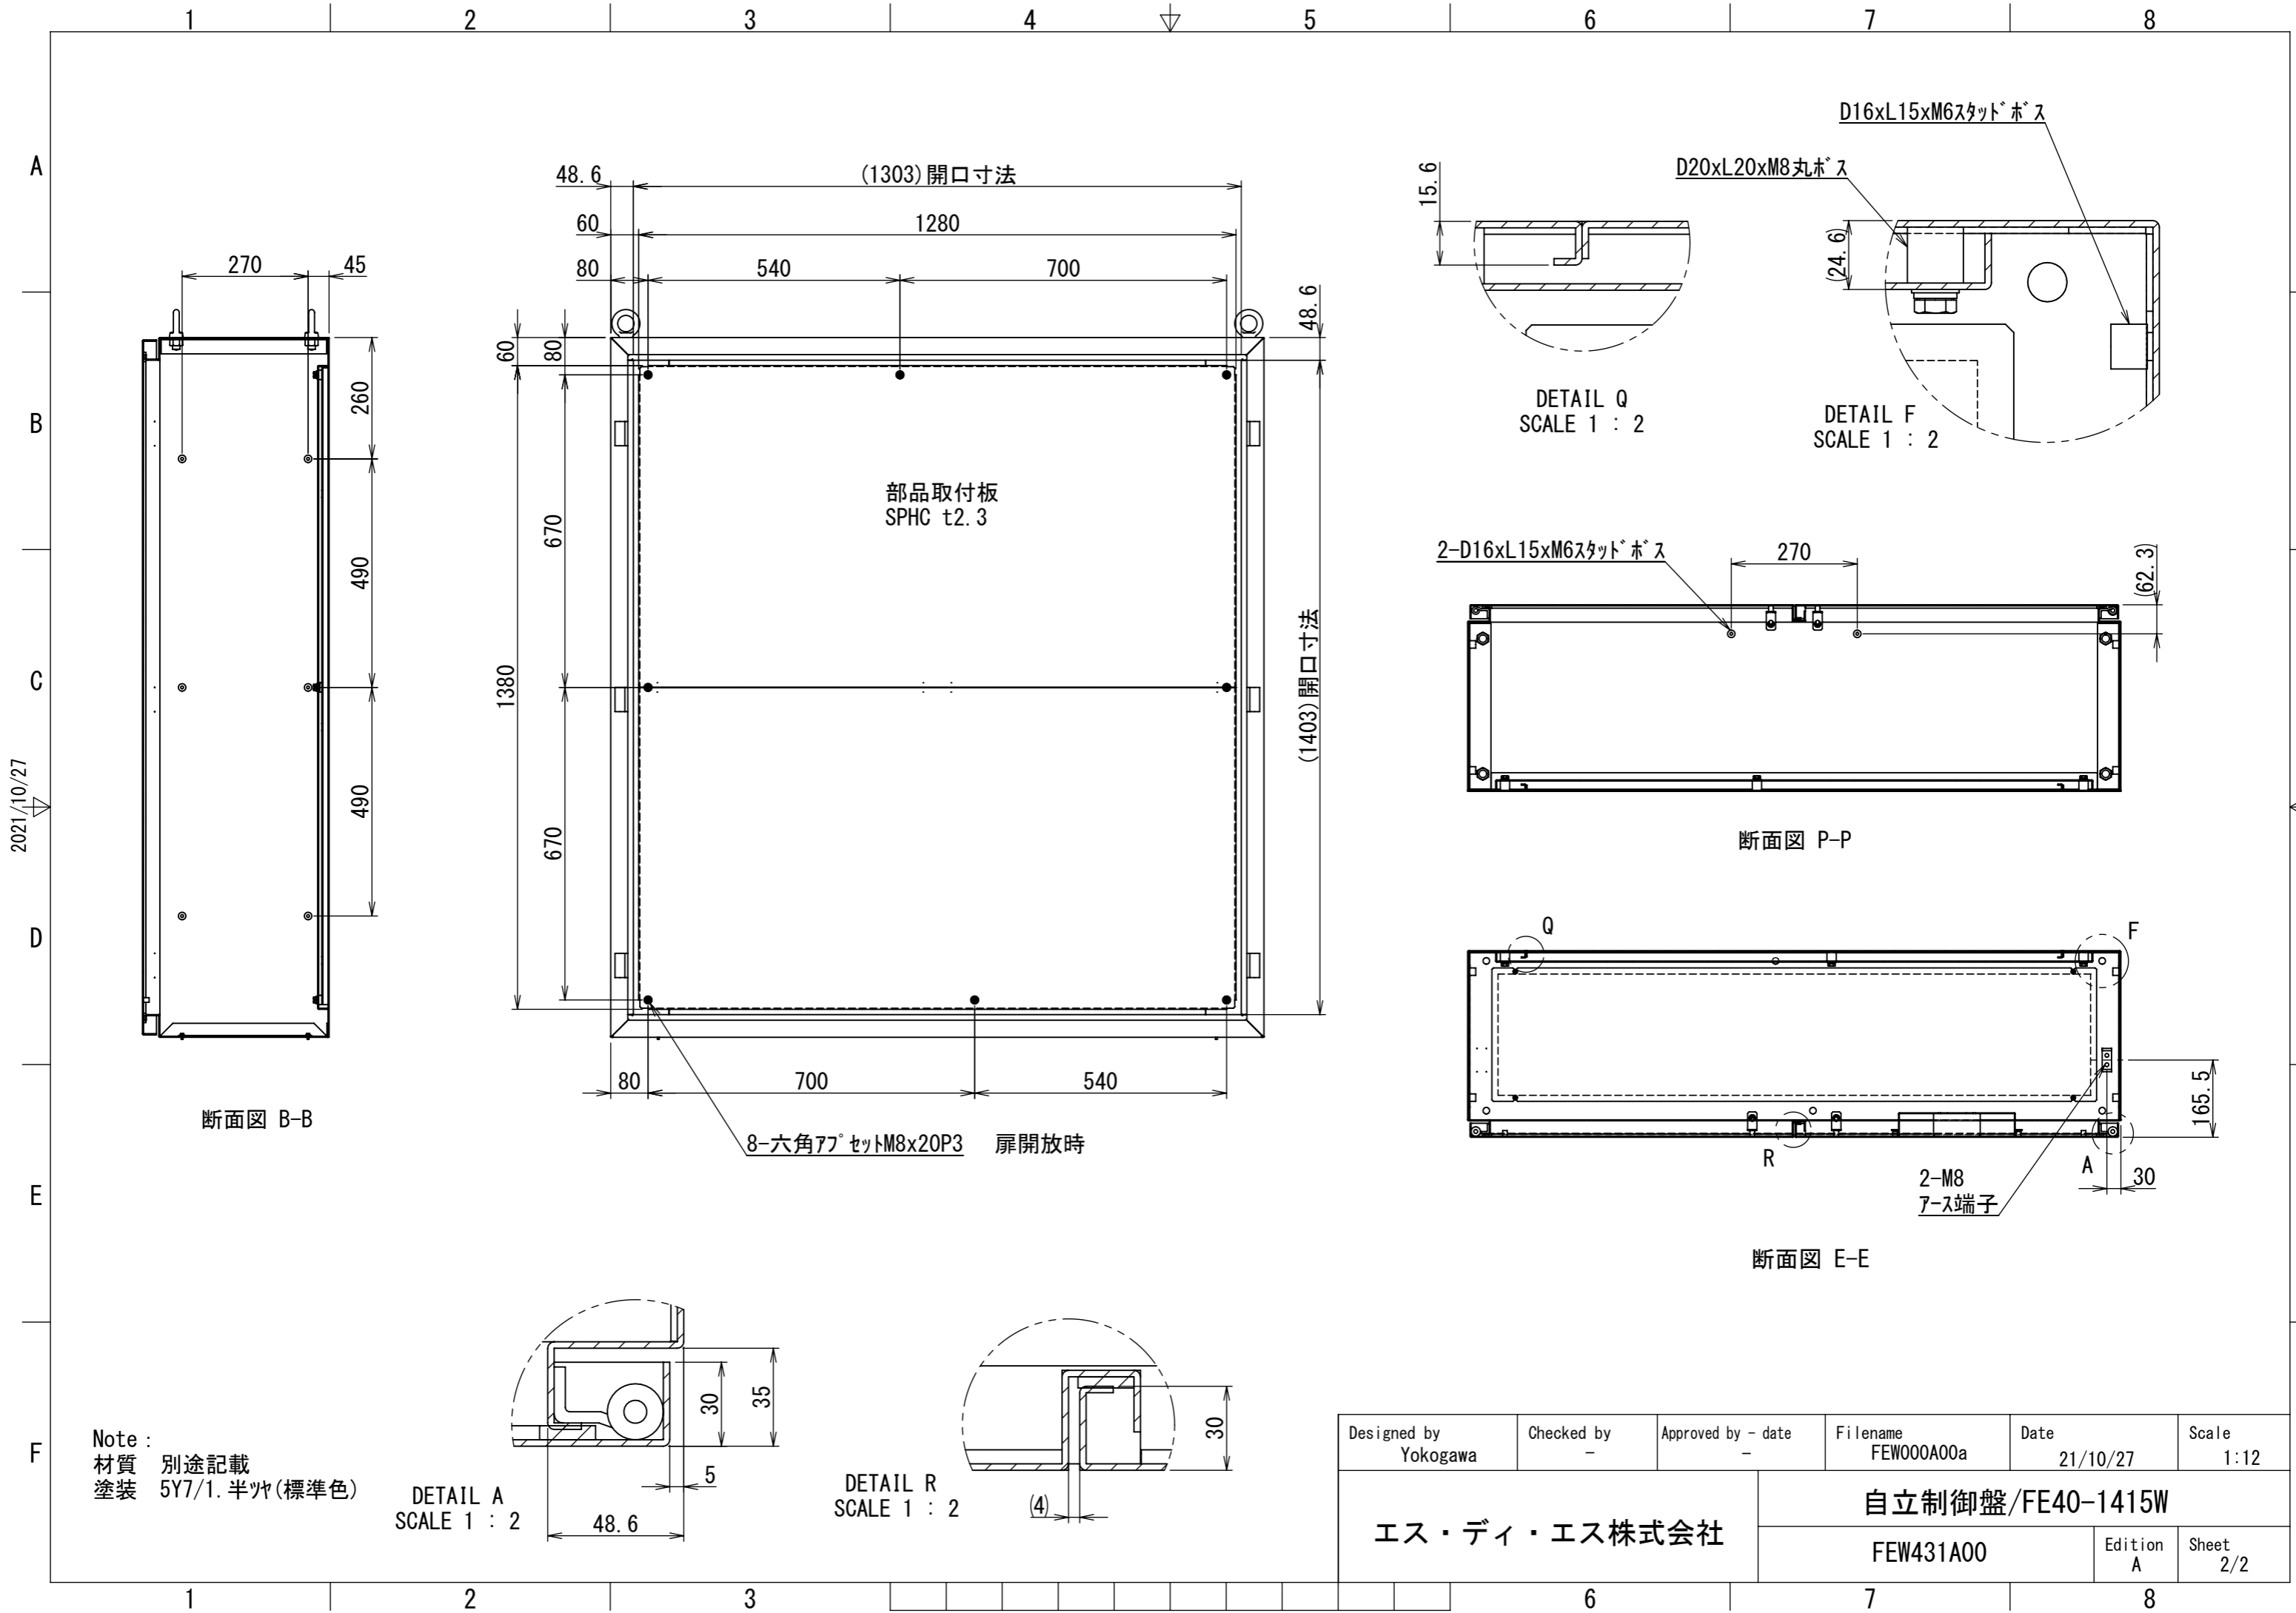

REV.	DESCRIPTION	DATE	APPVL.
A	新規作成	21/10/27	

Note :
 材質 別途記載
 塗装 5Y7/1. 半ツヤ(標準色)

Designed by Yokogawa	Checked by -	Approved by - date -	Filename FEW000A00a	Date 21/10/27	Scale 1:10
エス・ディ・エス株式会社			自立制御盤/FE40-1415W		
			FEW431A00	Edition A	Sheet 1/2

2021/10/27

Note:
材質 別途記載
塗装 5Y7/1.半ツヤ(標準色)

Designed by Yokogawa	Checked by -	Approved by - date -	Filename FEW000A00a	Date 21/10/27	Scale 1:12
エス・ディ・エス株式会社			自立制御盤/FE40-1415W		
			FEW431A00	Edition A	Sheet 2/2