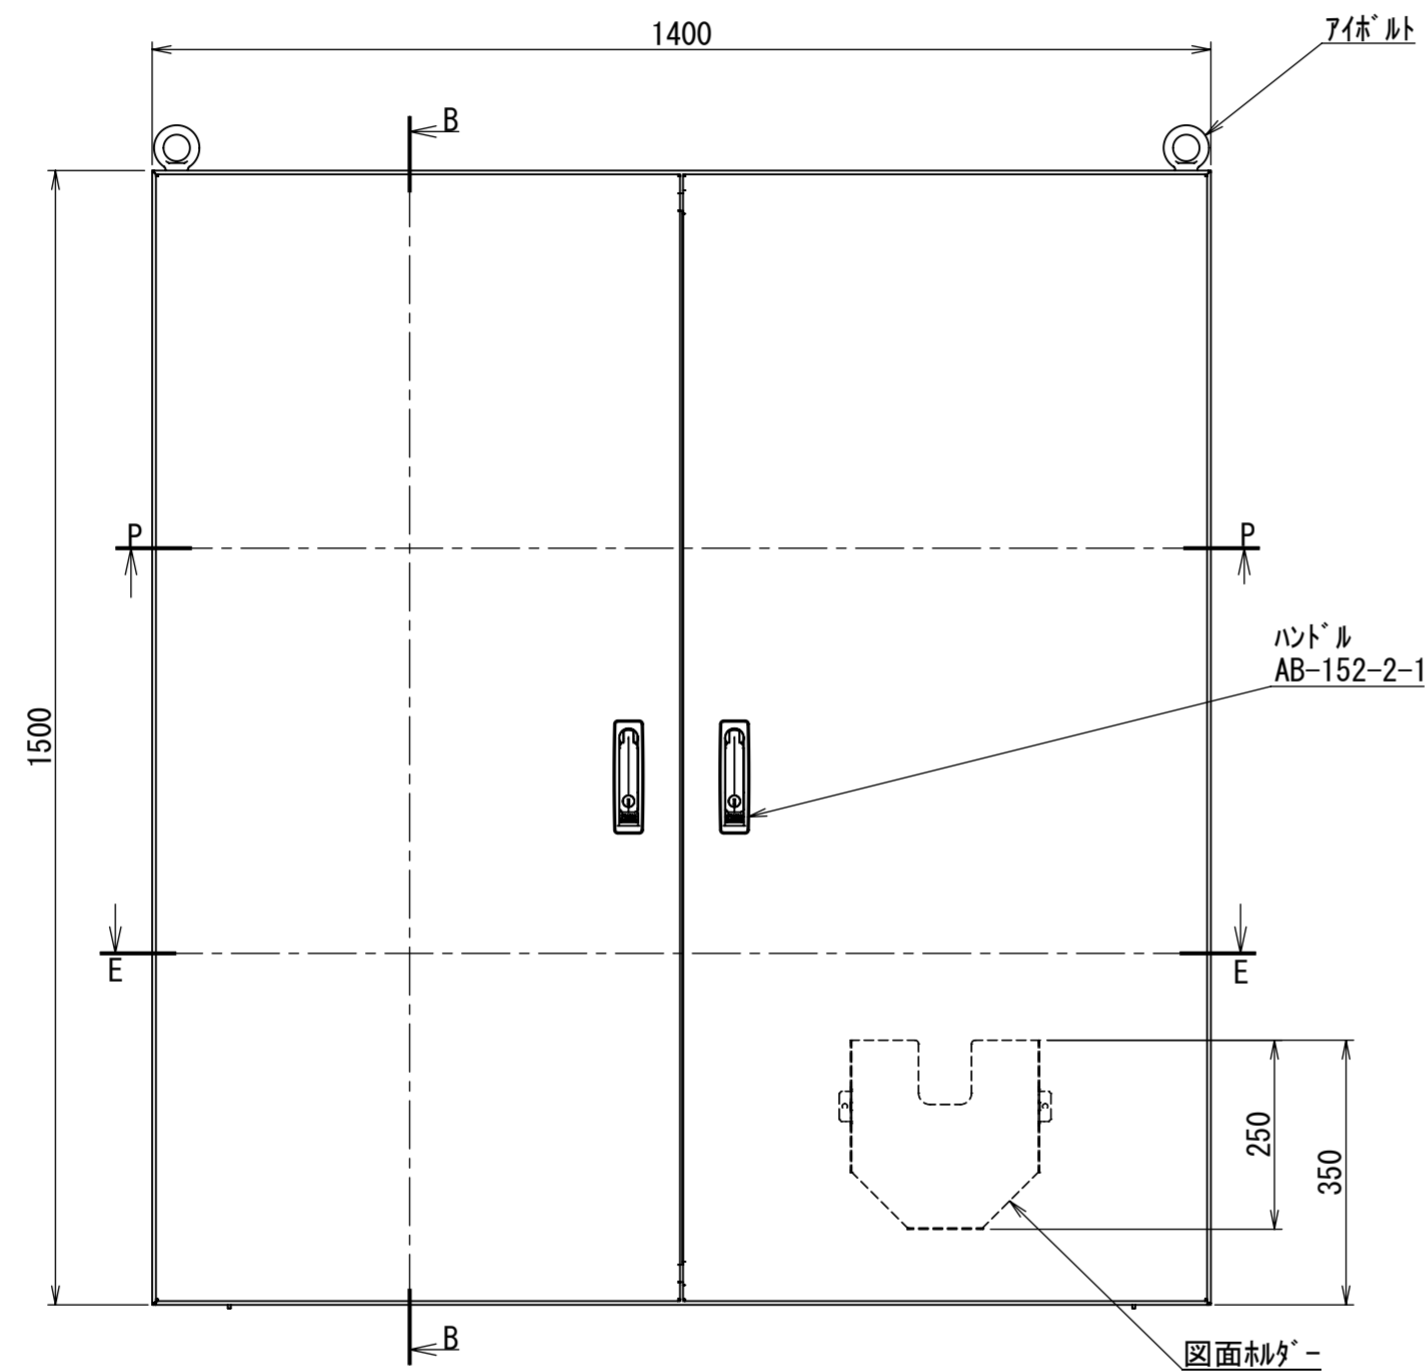

REV.	DESCRIPTION	DATE	APPVL.
A	新規作成	21/10/27	

Note :
 材質 別途記載
 塗装 5Y7/1. 半ツヤ(標準色)

Designed by Yokogawa	Checked by -	Approved by - date -	Filename FEW000A00a	Date 21/10/27	Scale 1:10
エス・ディ・エス株式会社			自立制御盤/FE40-1415W		
			FEW431A00	Edition A	Sheet 1/2

2021/10/27

Note:
材質 別途記載
塗装 5Y7/1.半ツヤ(標準色)

Designed by Yokogawa	Checked by -	Approved by - date -	Filename FEW000A00a	Date 21/10/27	Scale 1:12
エス・ディ・エス株式会社			自立制御盤/FE40-1415W		
			FEW431A00	Edition A	Sheet 2/2