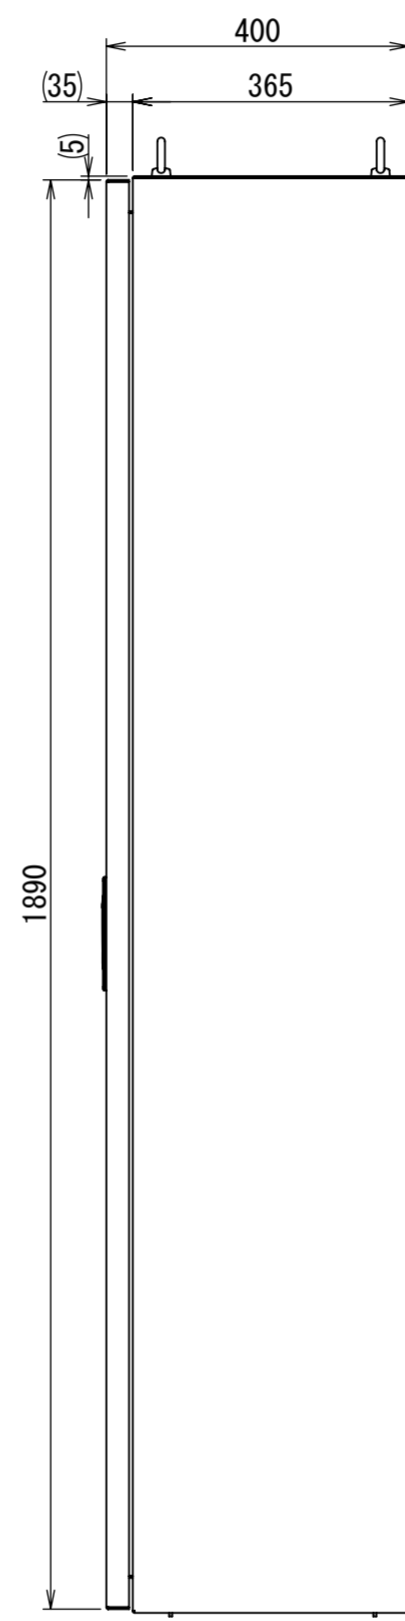

REV.	DESCRIPTION	DATE	APPVL.
A	新規作成	21/10/27	

Note :
 材質 別途記載
 塗装 5Y7/1. 半ツヤ(標準色)

Designed by Yokogawa	Checked by -	Approved by - date -	Filename FEW0000A00a	Date 21/10/27	Scale 1:10
エス・ディ・エス株式会社			自立制御盤/FE40-1219W		
			FEW428A00	Edition A	Sheet 1/2

2021/10/27

Note :
 材質 別途記載
 塗装 5Y7/1. 半ツヤ(標準色)

Designed by Yokogawa	Checked by -	Approved by - date -	Filename FEW0000A00a	Date 21/10/27	Scale 1:12
エス・ディ・エス株式会社			自立制御盤/FE40-1219W		
			FEW428A00	Edition A	Sheet 2/2