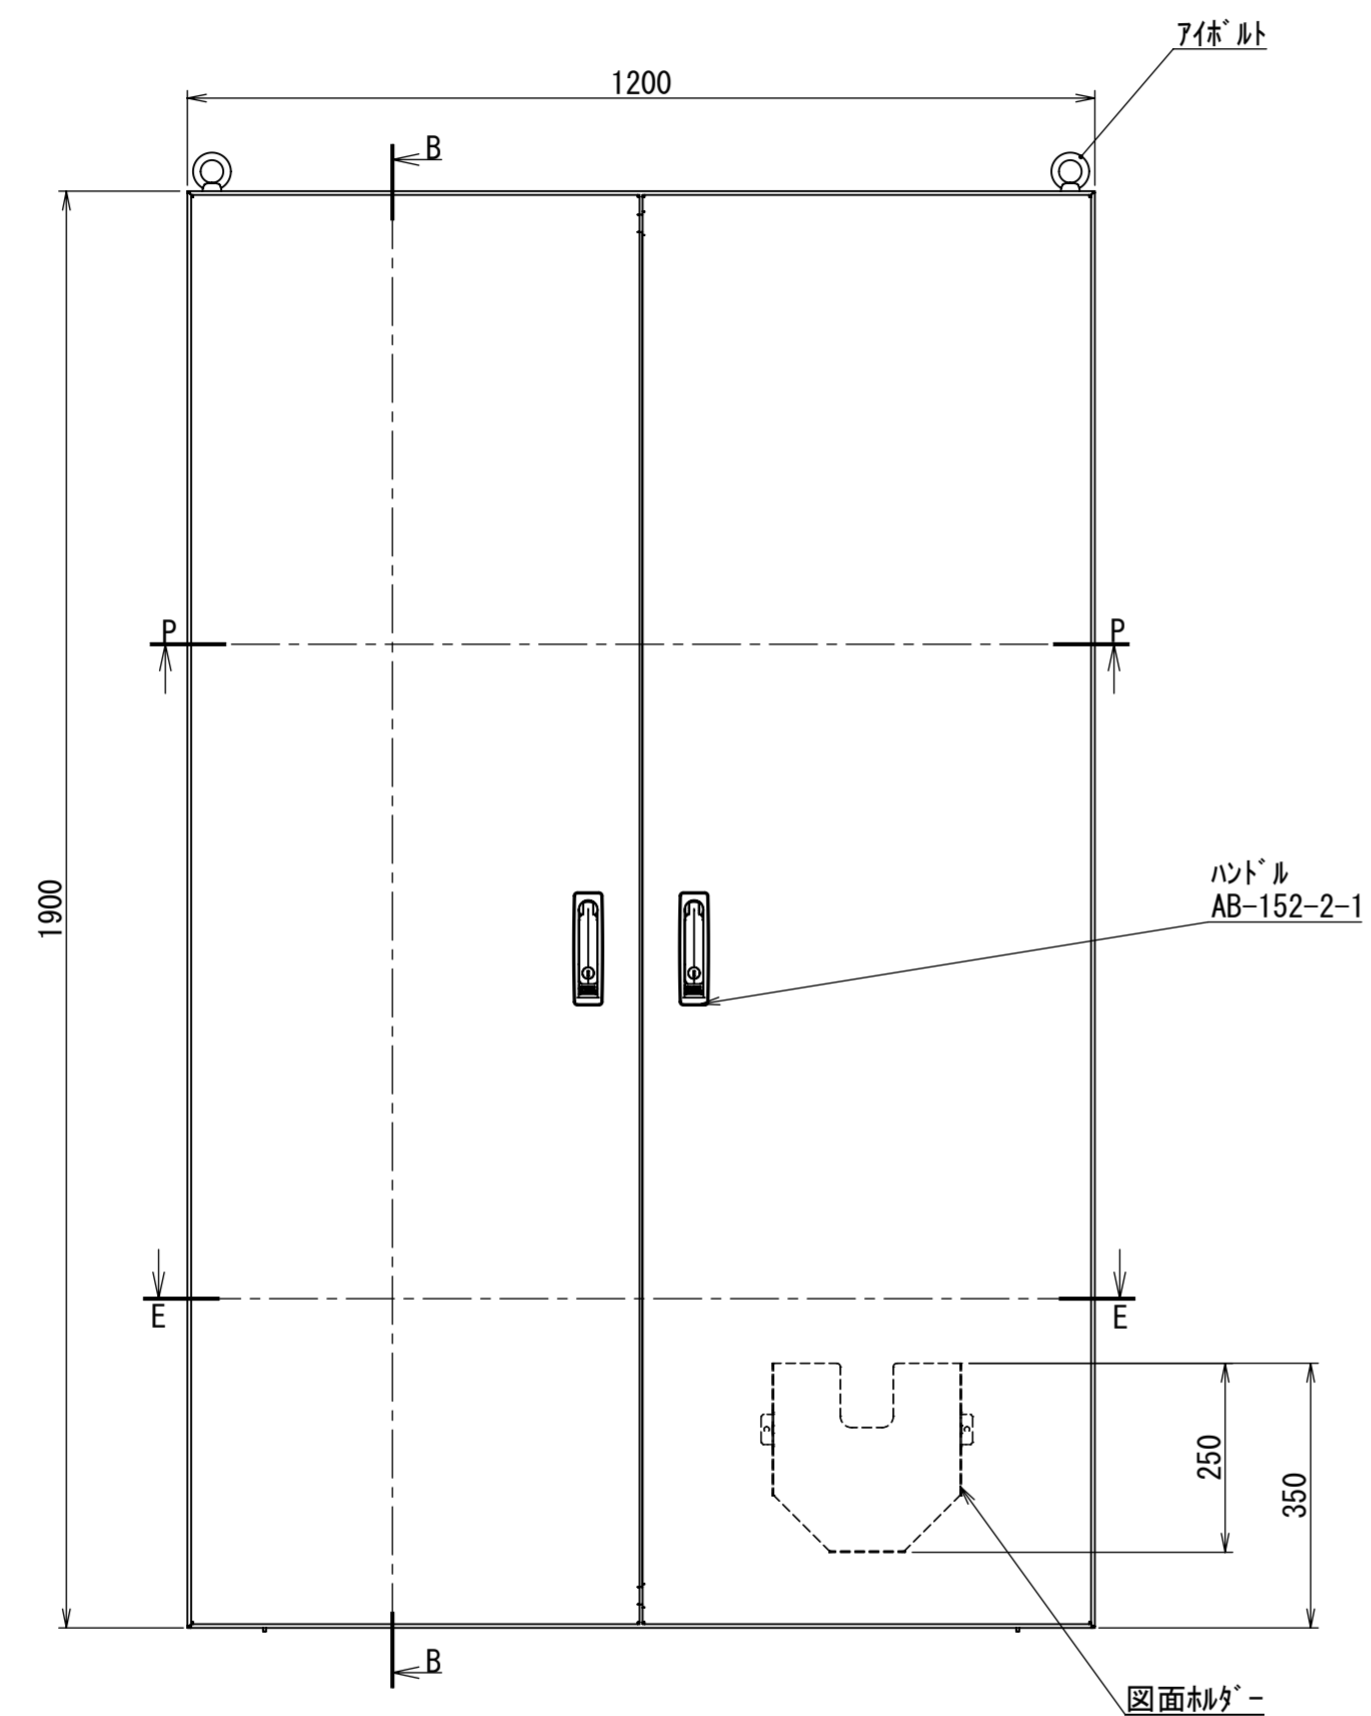

REV.	DESCRIPTION	DATE	APPVL.
A	新規作成	21/10/27	

Note :
 材質 別途記載
 塗装 5Y7/1. 半ツヤ(標準色)

Designed by Yokogawa	Checked by -	Approved by - date -	Filename FEW0000A00a	Date 21/10/27	Scale 1:10
エス・ディ・エス株式会社			自立制御盤/FE40-1219W		
			FEW428A00	Edition A	Sheet 1/2

2021/10/27

Note :
 材質 別途記載
 塗装 5Y7/1. 半ツヤ(標準色)

Designed by Yokogawa	Checked by -	Approved by - date -	Filename FEW0000A00a	Date 21/10/27	Scale 1:12
エス・ディ・エス株式会社			自立制御盤/FE40-1219W		
			FEW428A00	Edition A	Sheet 2/2