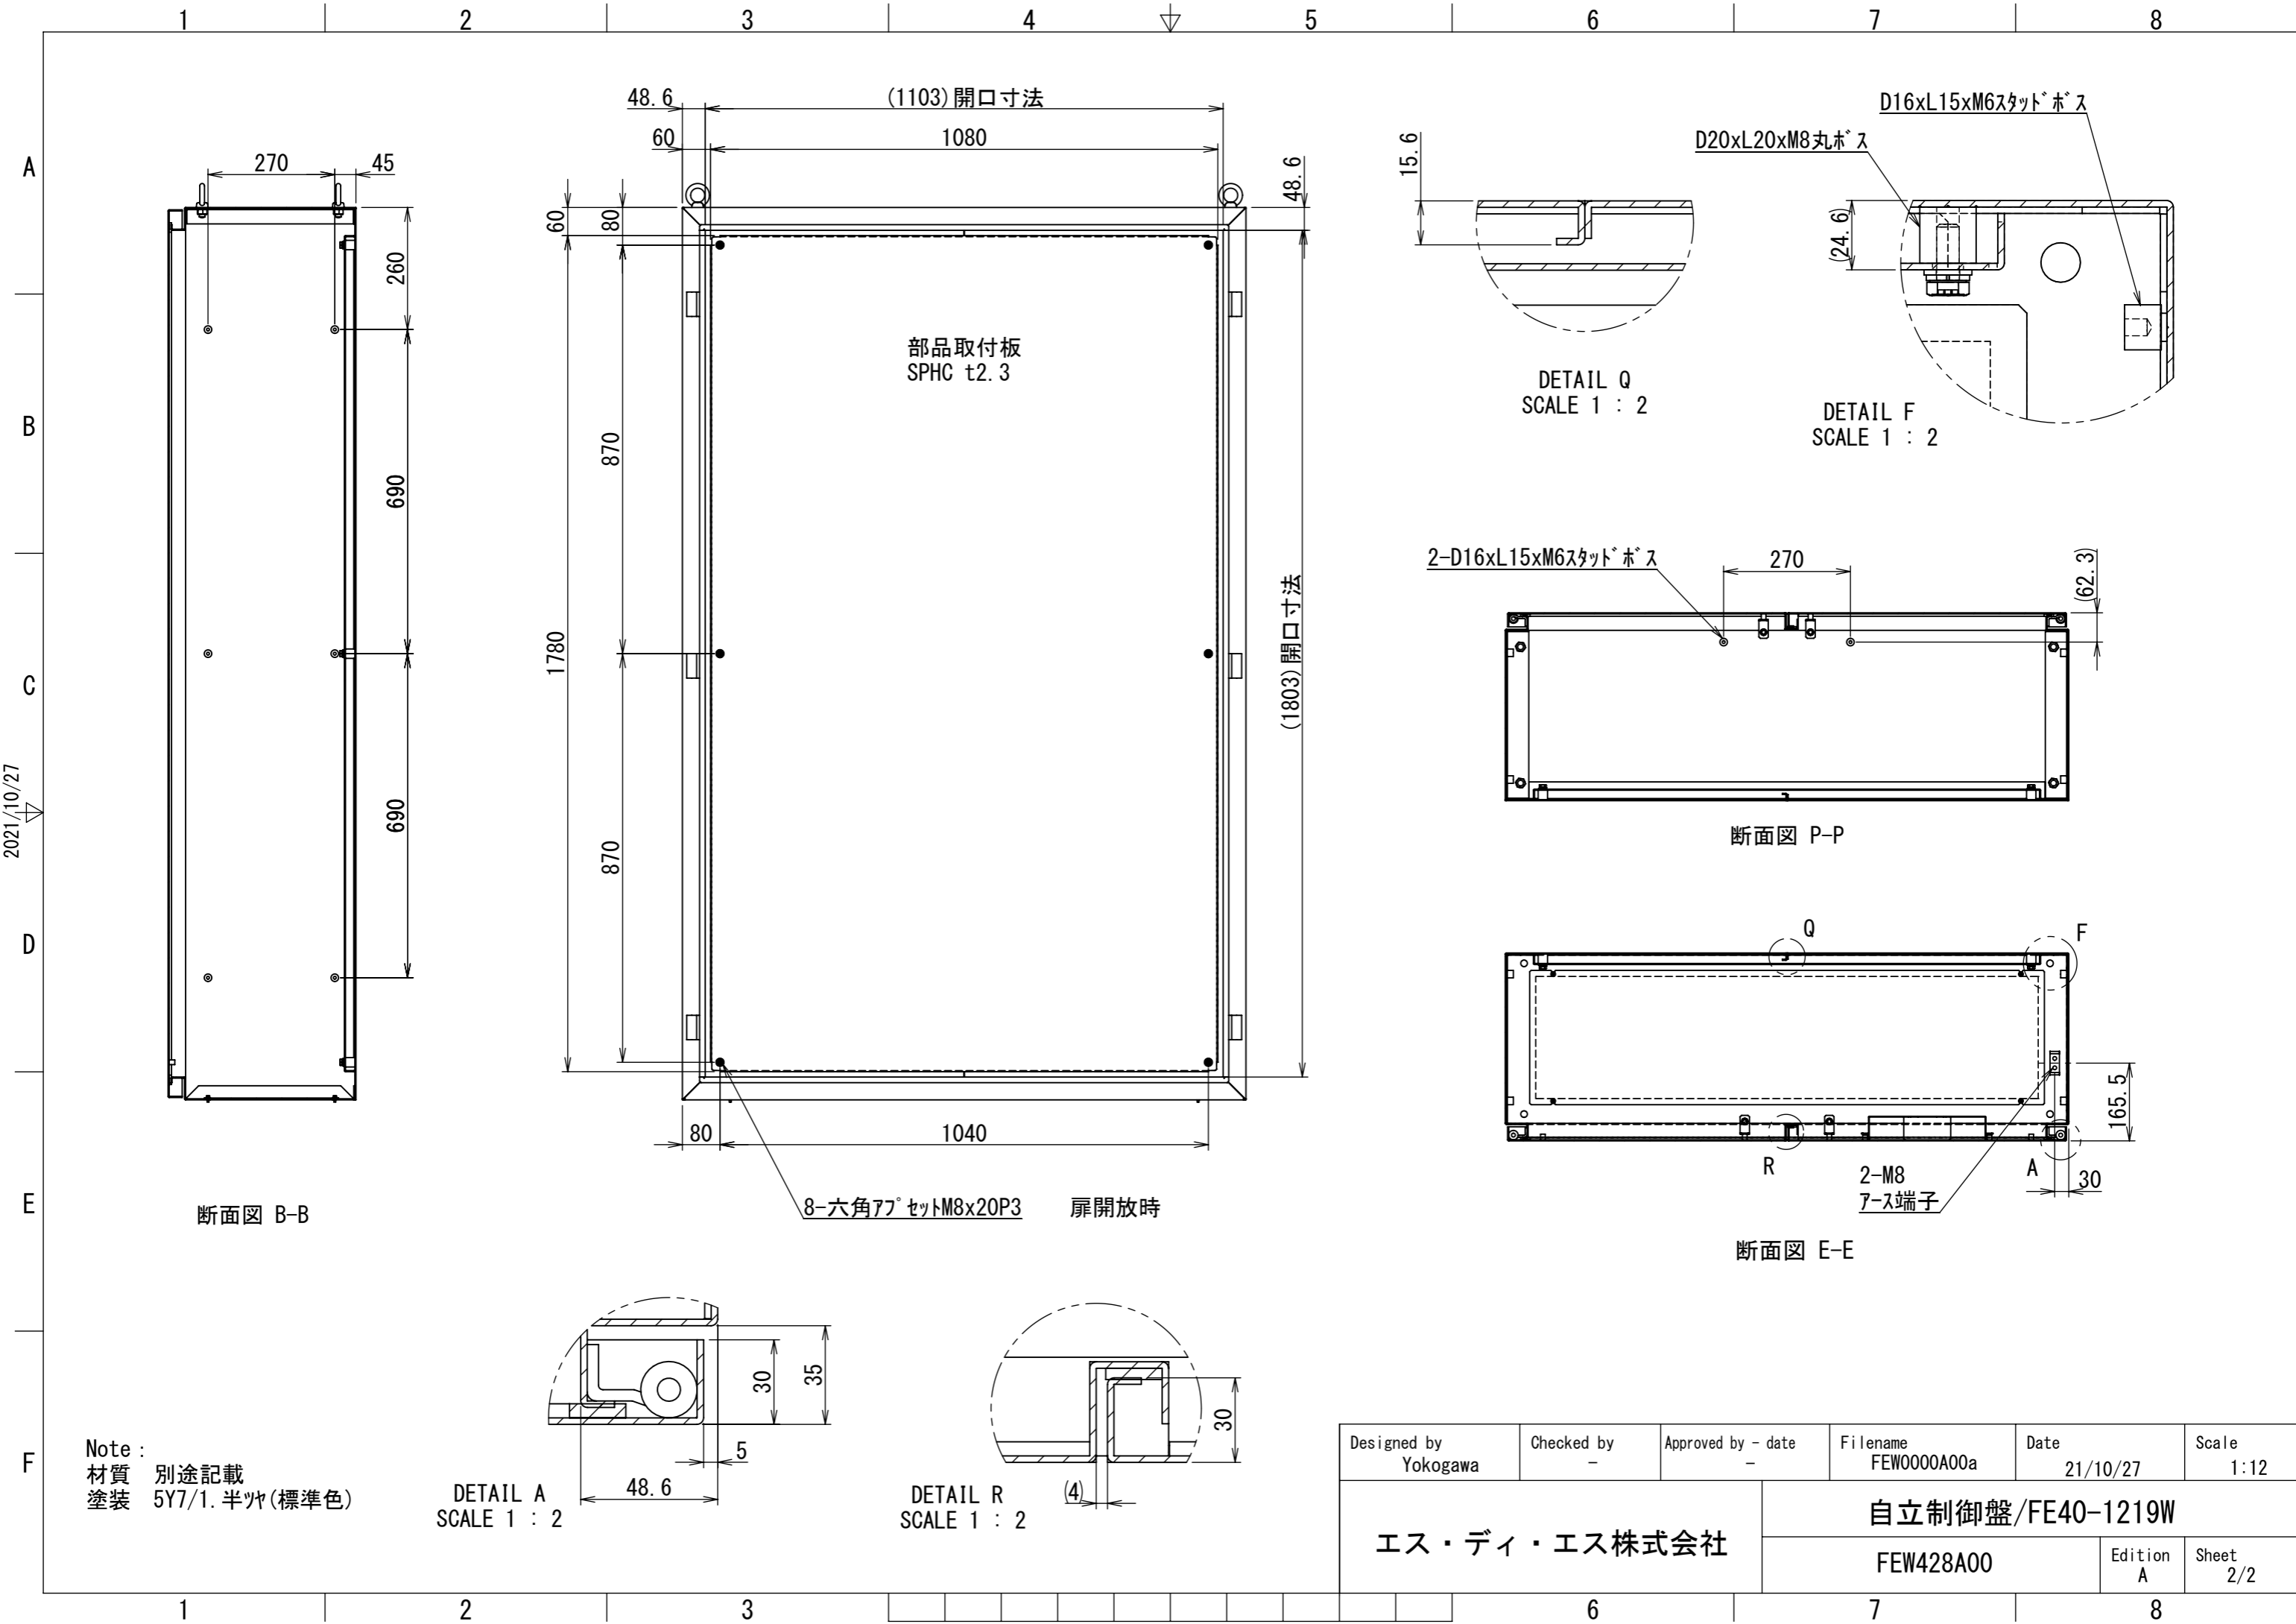

REV.	DESCRIPTION	DATE	APPVL.
A	新規作成	21/10/27	

Note :
 材質 別途記載
 塗装 5Y7/1. 半ツヤ(標準色)

Designed by Yokogawa	Checked by -	Approved by - date -	Filename FEW0000A00a	Date 21/10/27	Scale 1:10
エス・ディ・エス株式会社			自立制御盤/FE40-1219W		
			FEW428A00	Edition A	Sheet 1/2

2021/10/27

Note :
 材質 別途記載
 塗装 5Y7/1. 半ツヤ(標準色)

Designed by Yokogawa	Checked by -	Approved by - date -	Filename FEW0000A00a	Date 21/10/27	Scale 1:12
エス・ディ・エス株式会社			自立制御盤/FE40-1219W		
			FEW428A00	Edition A	Sheet 2/2