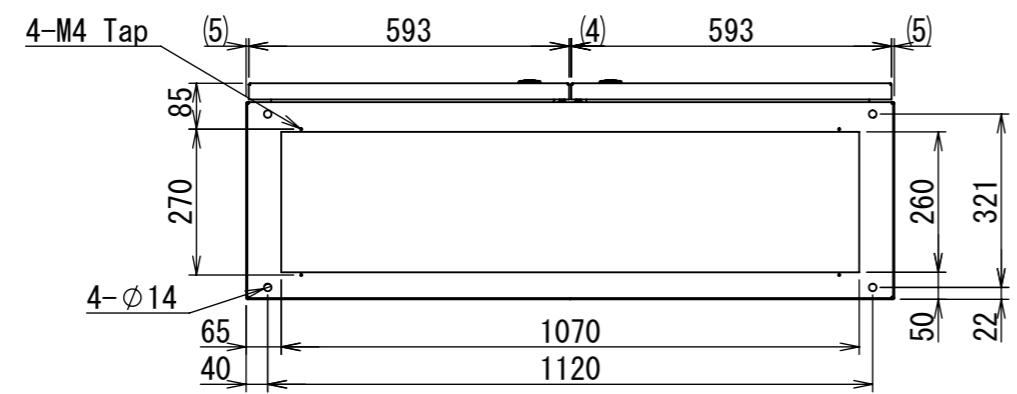

REV.	DESCRIPTION	DATE	APPL.
A	新規作成	21/10/27	

Note :
 材質 別途記載
 塗装 5Y7/1. 半ツヤ(標準色)

Designed by Yokogawa	Checked by -	Approved by - date -	Filename FEWP0000A00a	Date 21/10/27	Scale 1:14
エス・ディ・エス株式会社			自立制御盤/FE40-1218WP		
			FEWP0000A00	Edition A	Sheet 1/2

2021/12/02

2021/12/02

Note :
 材質 別途記載
 塗装 5Y7/1. 半ツヤ(標準色)

Designed by Yokogawa	Checked by -	Approved by - date -	Filename FEWP0000A00a	Date 21/10/27	Scale 1:12
エス・ディ・エス株式会社			自立制御盤/FE40-1218WP		
			FEWP0000A00	Edition A	Sheet 2/2