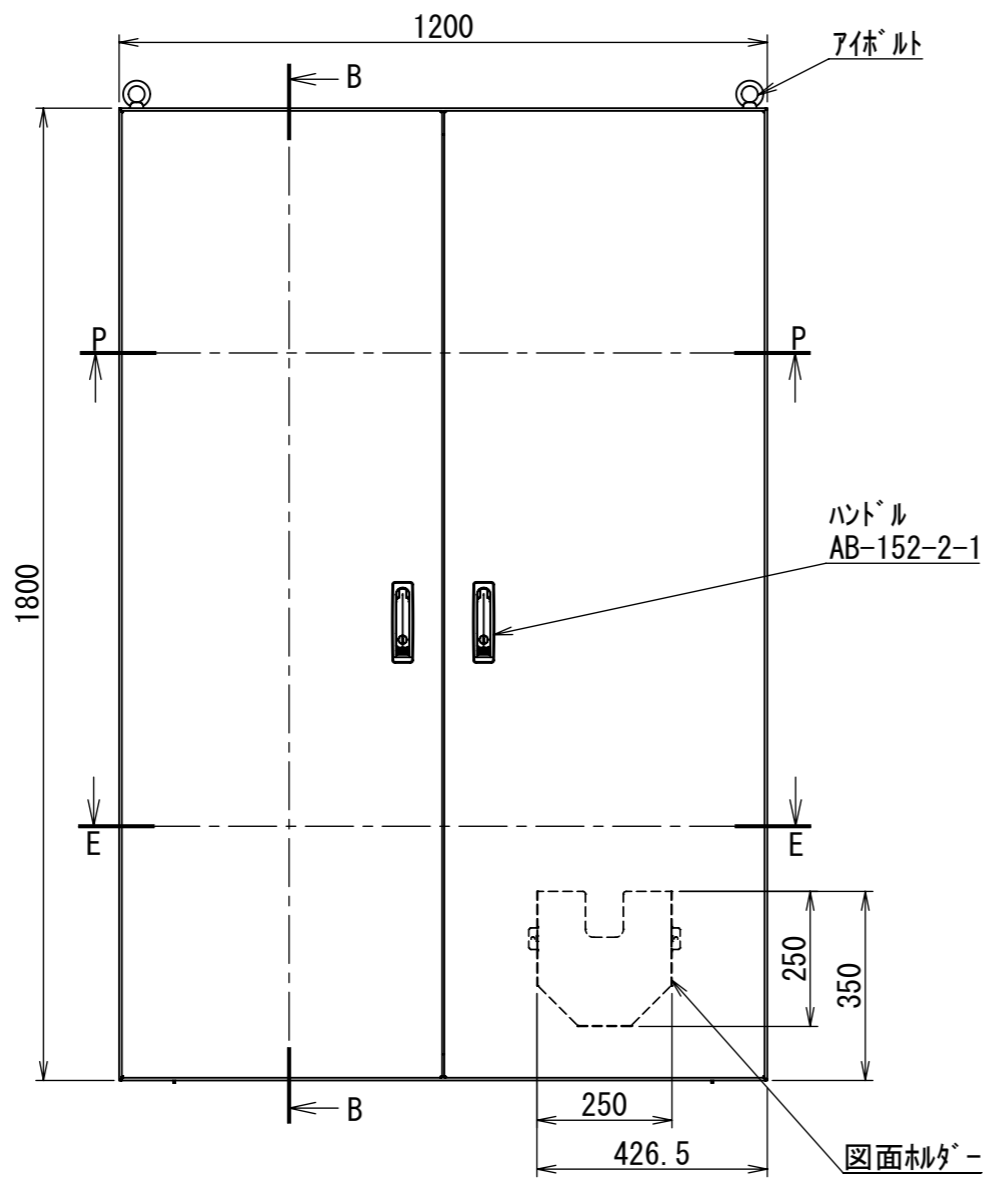

REV.	DESCRIPTION	DATE	APPL.
A	新規作成	21/10/27	

Note :
 材質 別途記載
 塗装 5Y7/1. 半ツヤ(標準色)

Designed by Yokogawa	Checked by -	Approved by - date -	Filename FEWP0000A00a	Date 21/10/27	Scale 1:14
エス・ディ・エス株式会社			自立制御盤/FE40-1218WP		
			FEWP0000A00	Edition A	Sheet 1/2

2021/12/02

2021/12/02

Note :
 材質 別途記載
 塗装 5Y7/1. 半ツヤ(標準色)

Designed by Yokogawa	Checked by -	Approved by - date -	Filename FEWP0000A00a	Date 21/10/27	Scale 1:12
エス・ディ・エス株式会社			自立制御盤/FE40-1218WP		
			FEWP0000A00	Edition A	Sheet 2/2