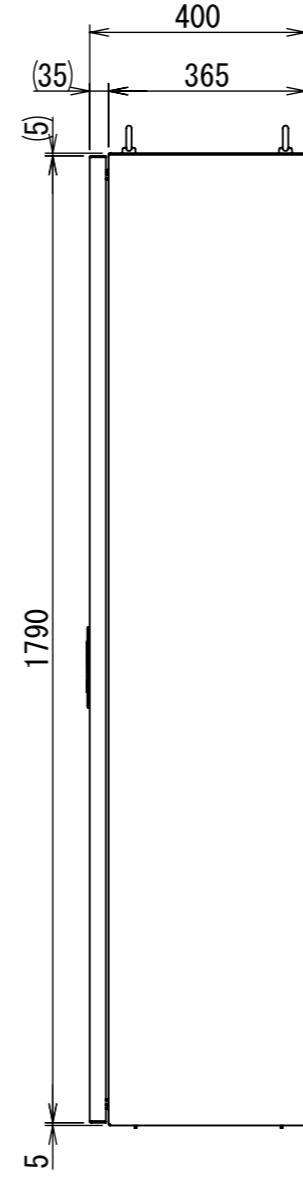

REV.	DESCRIPTION	DATE	APPL.
A	新規作成	21/10/27	

Note :
 材質 別途記載
 塗装 5Y7/1. 半ツヤ(標準色)

Designed by Yokogawa	Checked by -	Approved by - date -	Filename FEWP0000A00a	Date 21/10/27	Scale 1:14
エス・ディ・エス株式会社			自立制御盤/FE40-1218WP		
			FEWP0000A00	Edition A	Sheet 1/2

2021/12/02

2021/12/02

Note :
 材質 別途記載
 塗装 5Y7/1. 半ツヤ(標準色)

Designed by Yokogawa	Checked by -	Approved by - date -	Filename FEWP0000A00a	Date 21/10/27	Scale 1:12
エス・ディ・エス株式会社			自立制御盤/FE40-1218WP		
			FEWP0000A00	Edition A	Sheet 2/2