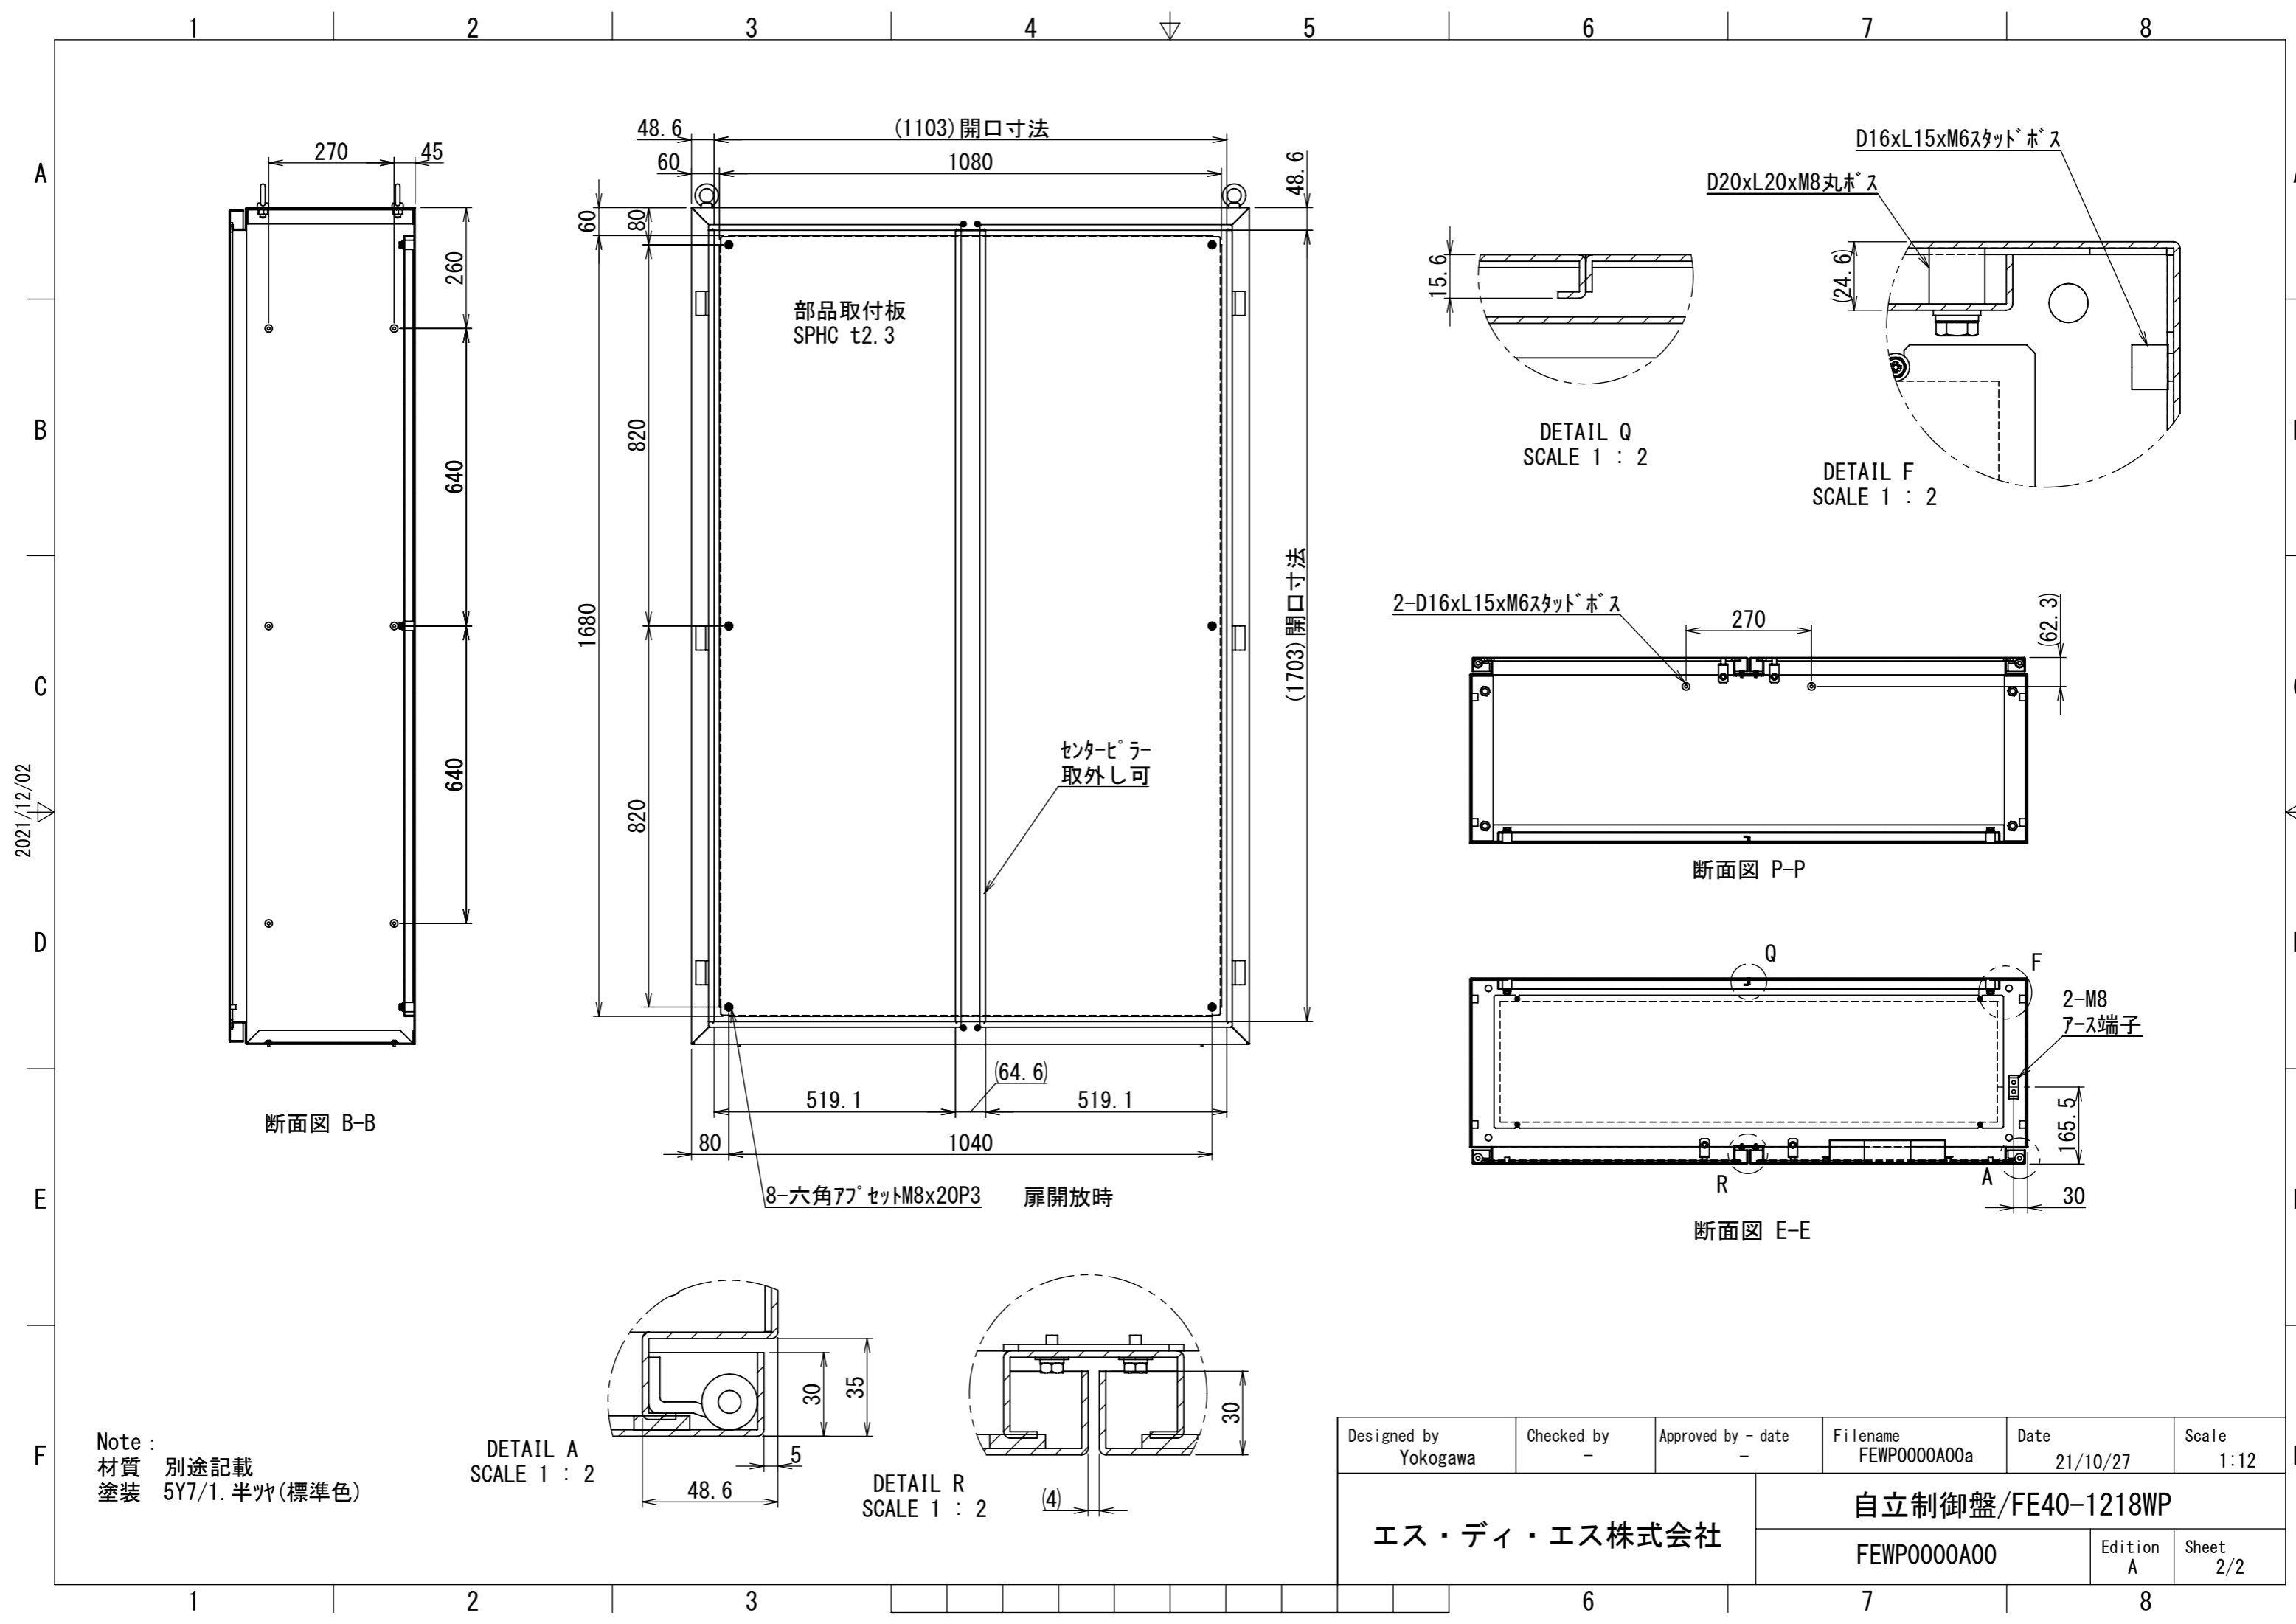

REV.	DESCRIPTION	DATE	APPL.
A	新規作成	21/10/27	

Note :
 材質 別途記載
 塗装 5Y7/1. 半ツヤ(標準色)

Designed by Yokogawa	Checked by -	Approved by - date -	Filename FEWP0000A00a	Date 21/10/27	Scale 1:14
エス・ディ・エス株式会社			自立制御盤/FE40-1218WP		
			FEWP0000A00	Edition A	Sheet 1/2

2021/12/02

2021/12/02

Note :
 材質 別途記載
 塗装 5Y7/1. 半ツヤ(標準色)

Designed by Yokogawa	Checked by -	Approved by - date -	Filename FEWP0000A00a	Date 21/10/27	Scale 1:12
エス・ディ・エス株式会社			自立制御盤/FE40-1218WP		
			FEWP0000A00	Edition A	Sheet 2/2