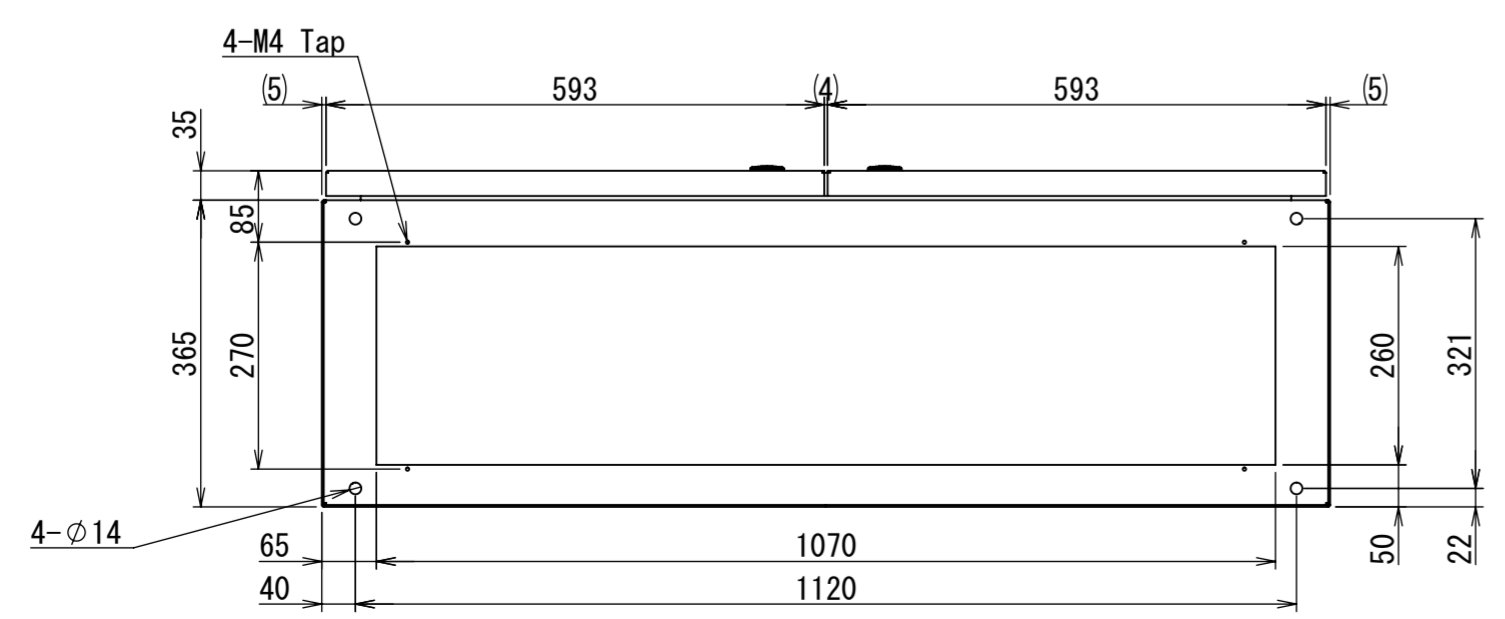

REV.	DESCRIPTION	DATE	APPVL.
A	新規作成	21/10/27	

Note :
 材質 別途記載
 塗装 5Y7/1. 半ツヤ(標準色)

Designed by Yokogawa	Checked by -	Approved by - date -	Filename FEW0000A00a	Date 21/10/27	Scale 1:9
エス・ディ・エス株式会社			自立制御盤/FE40-1216W		
			FEW425A00	Edition A	Sheet 1/2

2021/10/27

Designed by Yokogawa	Checked by -	Approved by - date -	Filename FEW0000A00a	Date 21/10/27	Scale 1:11
エス・ディ・エス株式会社			自立制御盤/FE40-1216W		
			FEW425A00	Edition A	Sheet 2/2