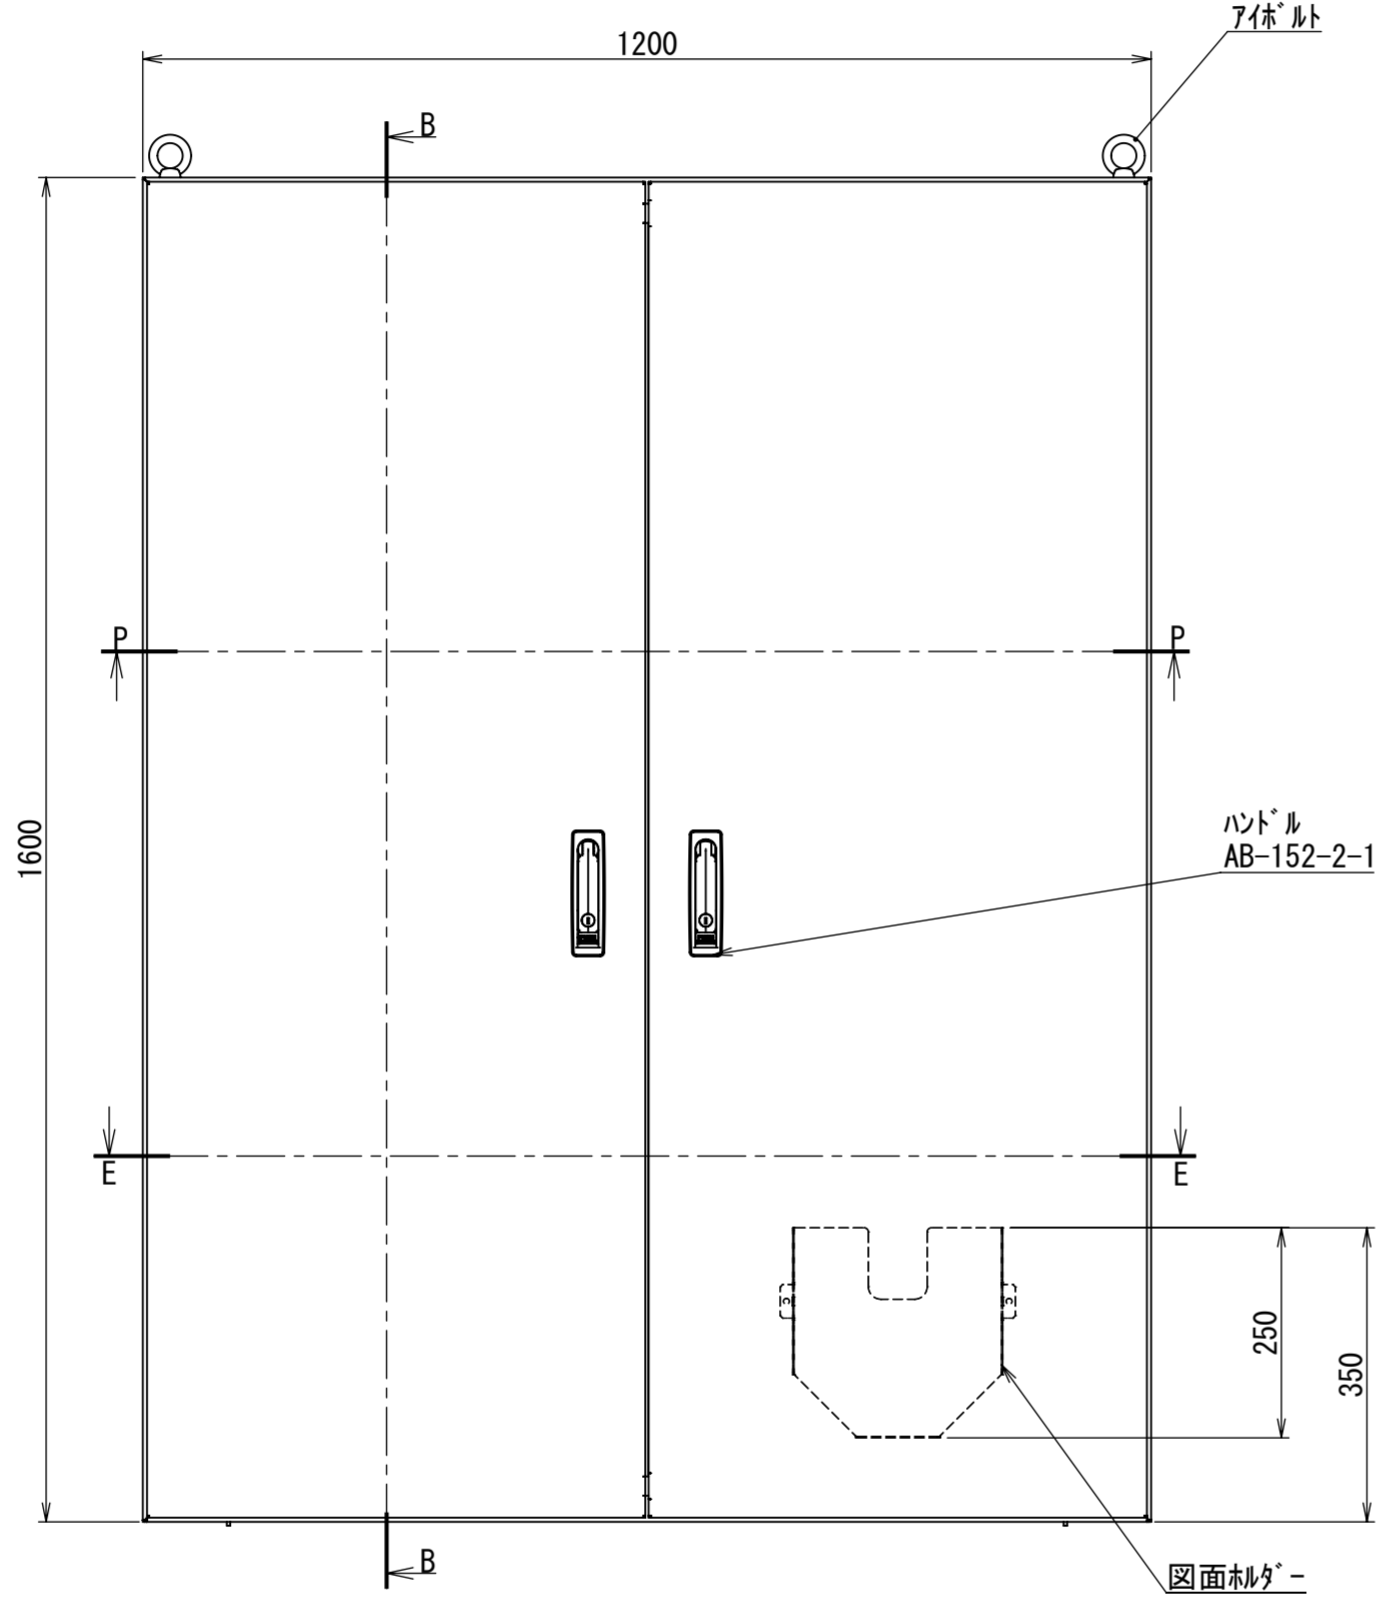

REV.	DESCRIPTION	DATE	APPVL.
A	新規作成	21/10/27	

Note :
 材質 別途記載
 塗装 5Y7/1. 半ツヤ(標準色)

Designed by Yokogawa	Checked by -	Approved by - date -	Filename FEW0000A00a	Date 21/10/27	Scale 1:9
エス・ディ・エス株式会社			自立制御盤/FE40-1216W		
			FEW425A00	Edition A	Sheet 1/2

2021/10/27

Designed by Yokogawa	Checked by -	Approved by - date -	Filename FEW0000A00a	Date 21/10/27	Scale 1:11
エス・ディ・エス株式会社			自立制御盤/FE40-1216W		
			FEW425A00	Edition A	Sheet 2/2