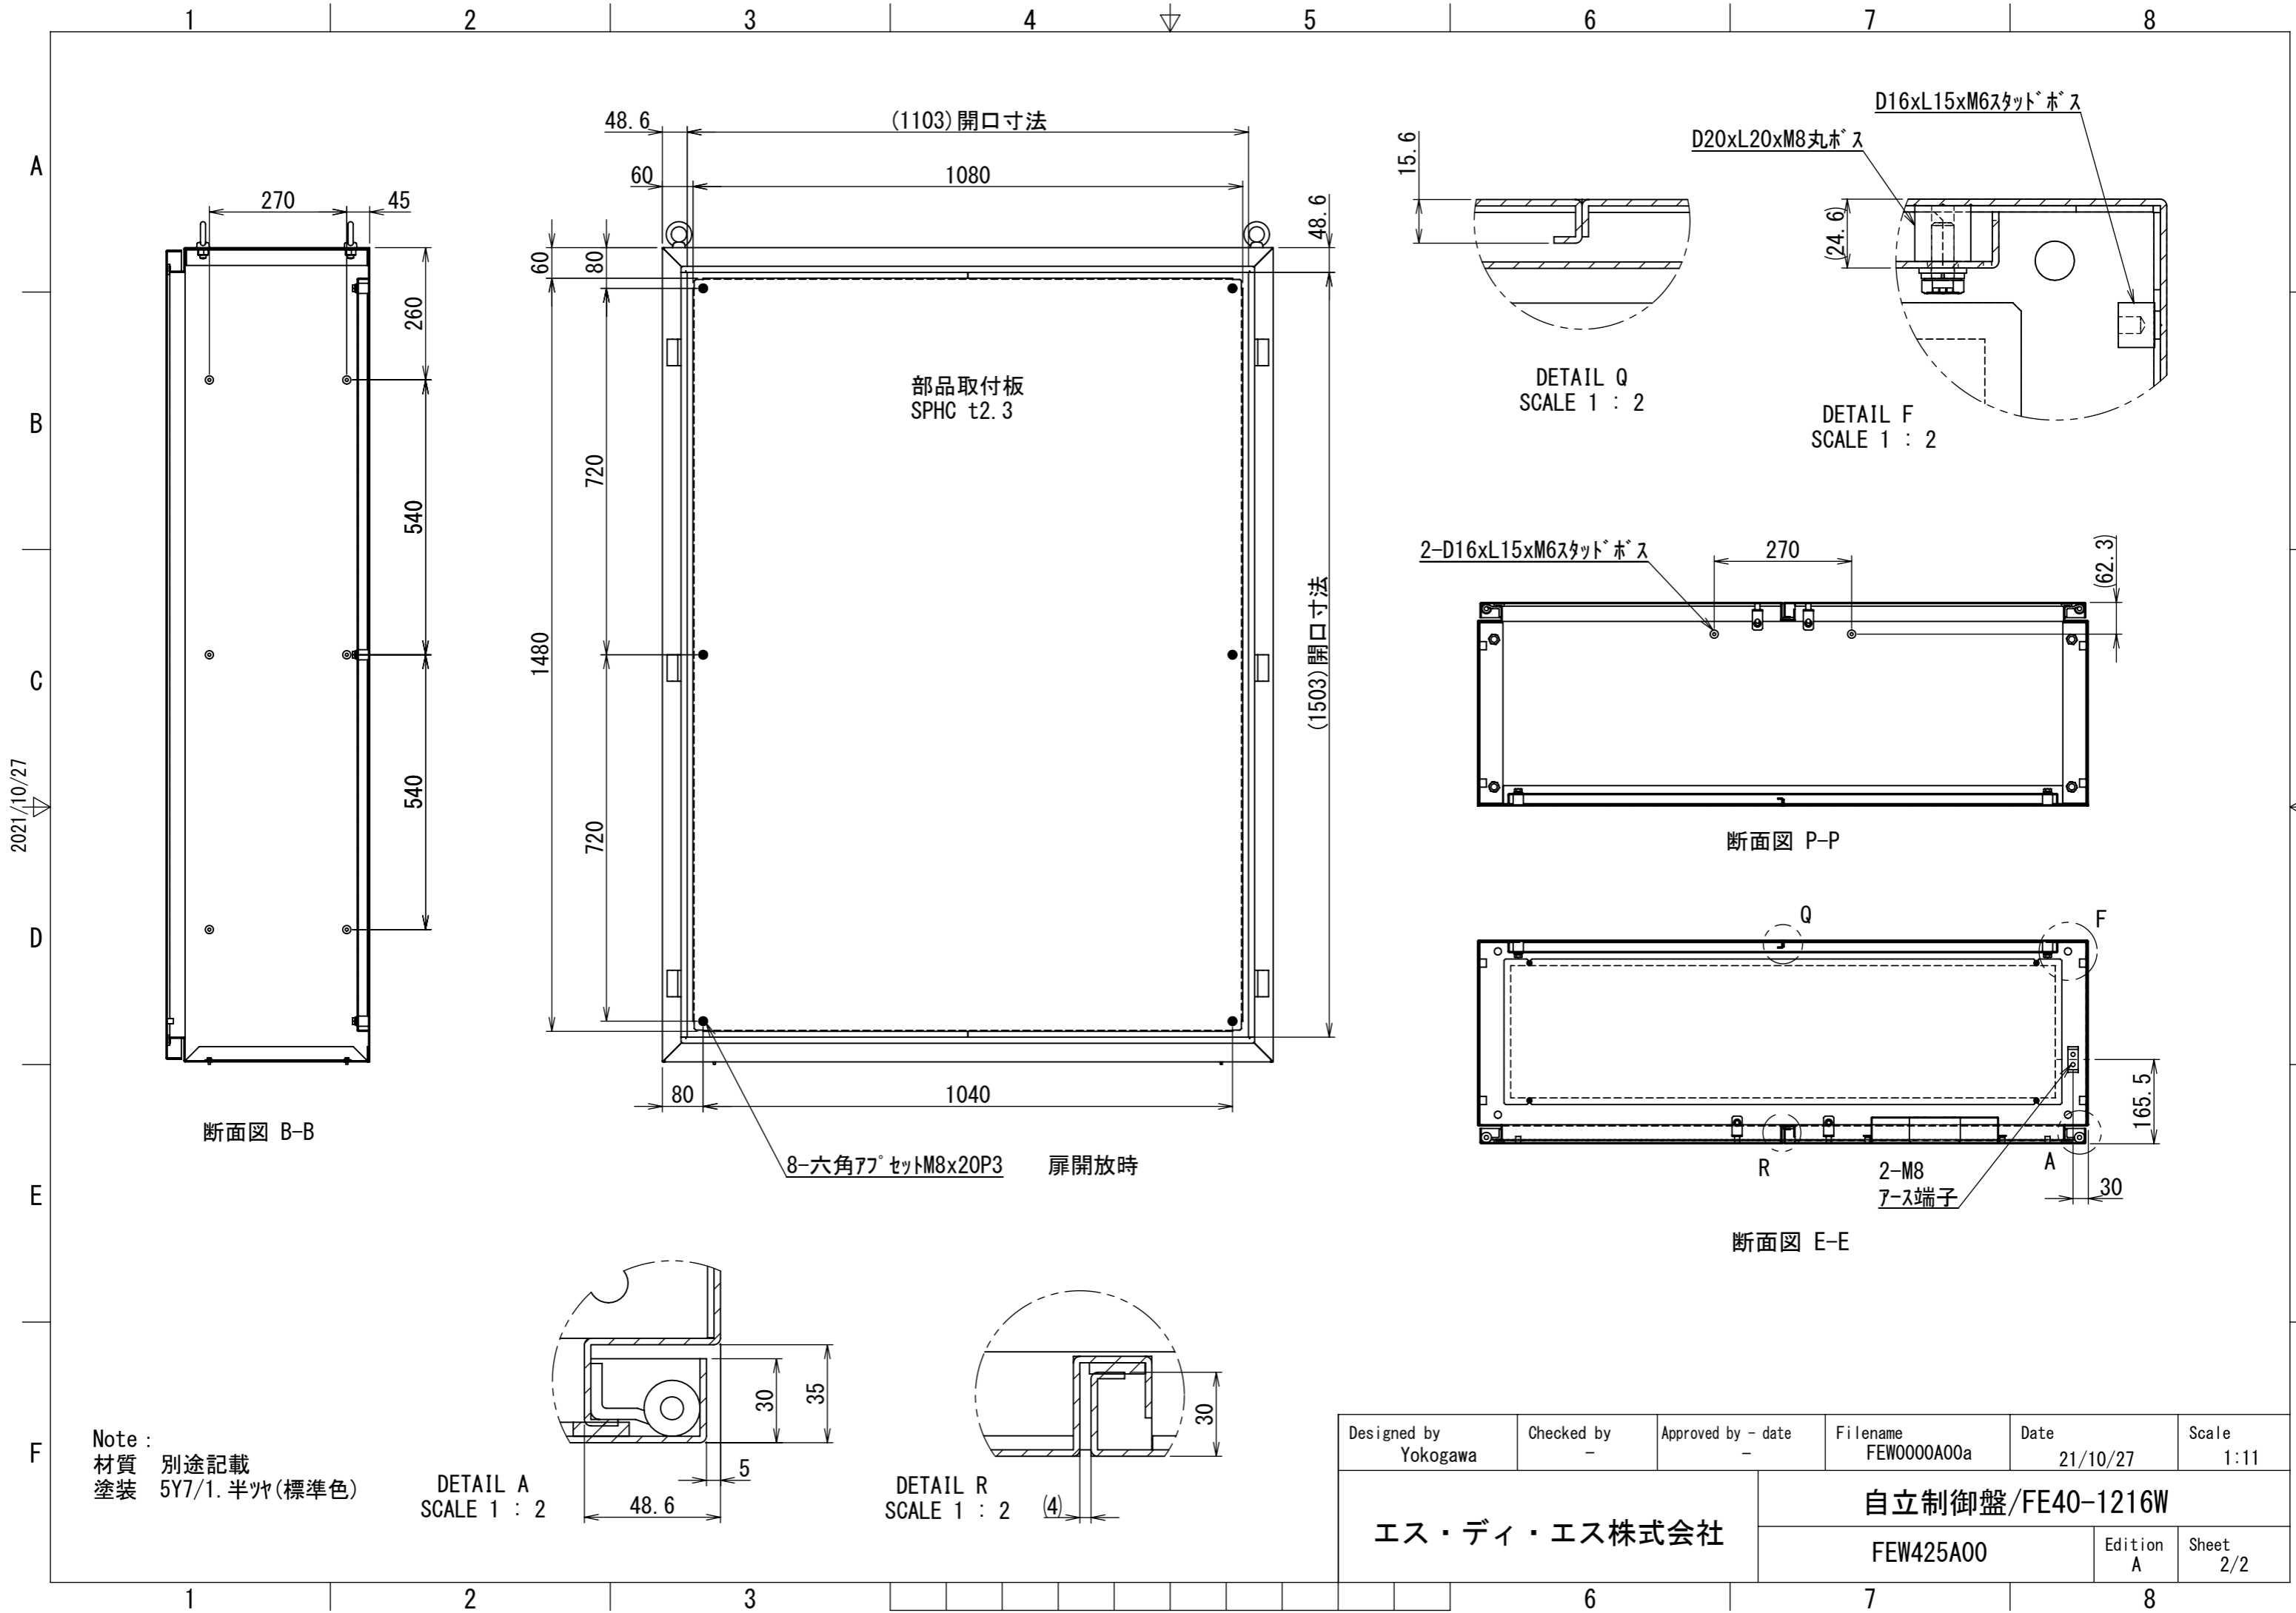

REV.	DESCRIPTION	DATE	APPVL.
A	新規作成	21/10/27	

Note :
 材質 別途記載
 塗装 5Y7/1. 半ツヤ(標準色)

Designed by Yokogawa	Checked by -	Approved by - date -	Filename FEW0000A00a	Date 21/10/27	Scale 1:9
エス・ディ・エス株式会社			自立制御盤/FE40-1216W		
			FEW425A00	Edition A	Sheet 1/2

2021/10/27

Designed by Yokogawa	Checked by -	Approved by - date -	Filename FEW0000A00a	Date 21/10/27	Scale 1:11
エス・ディ・エス株式会社			自立制御盤/FE40-1216W		
			FEW425A00	Edition A	Sheet 2/2