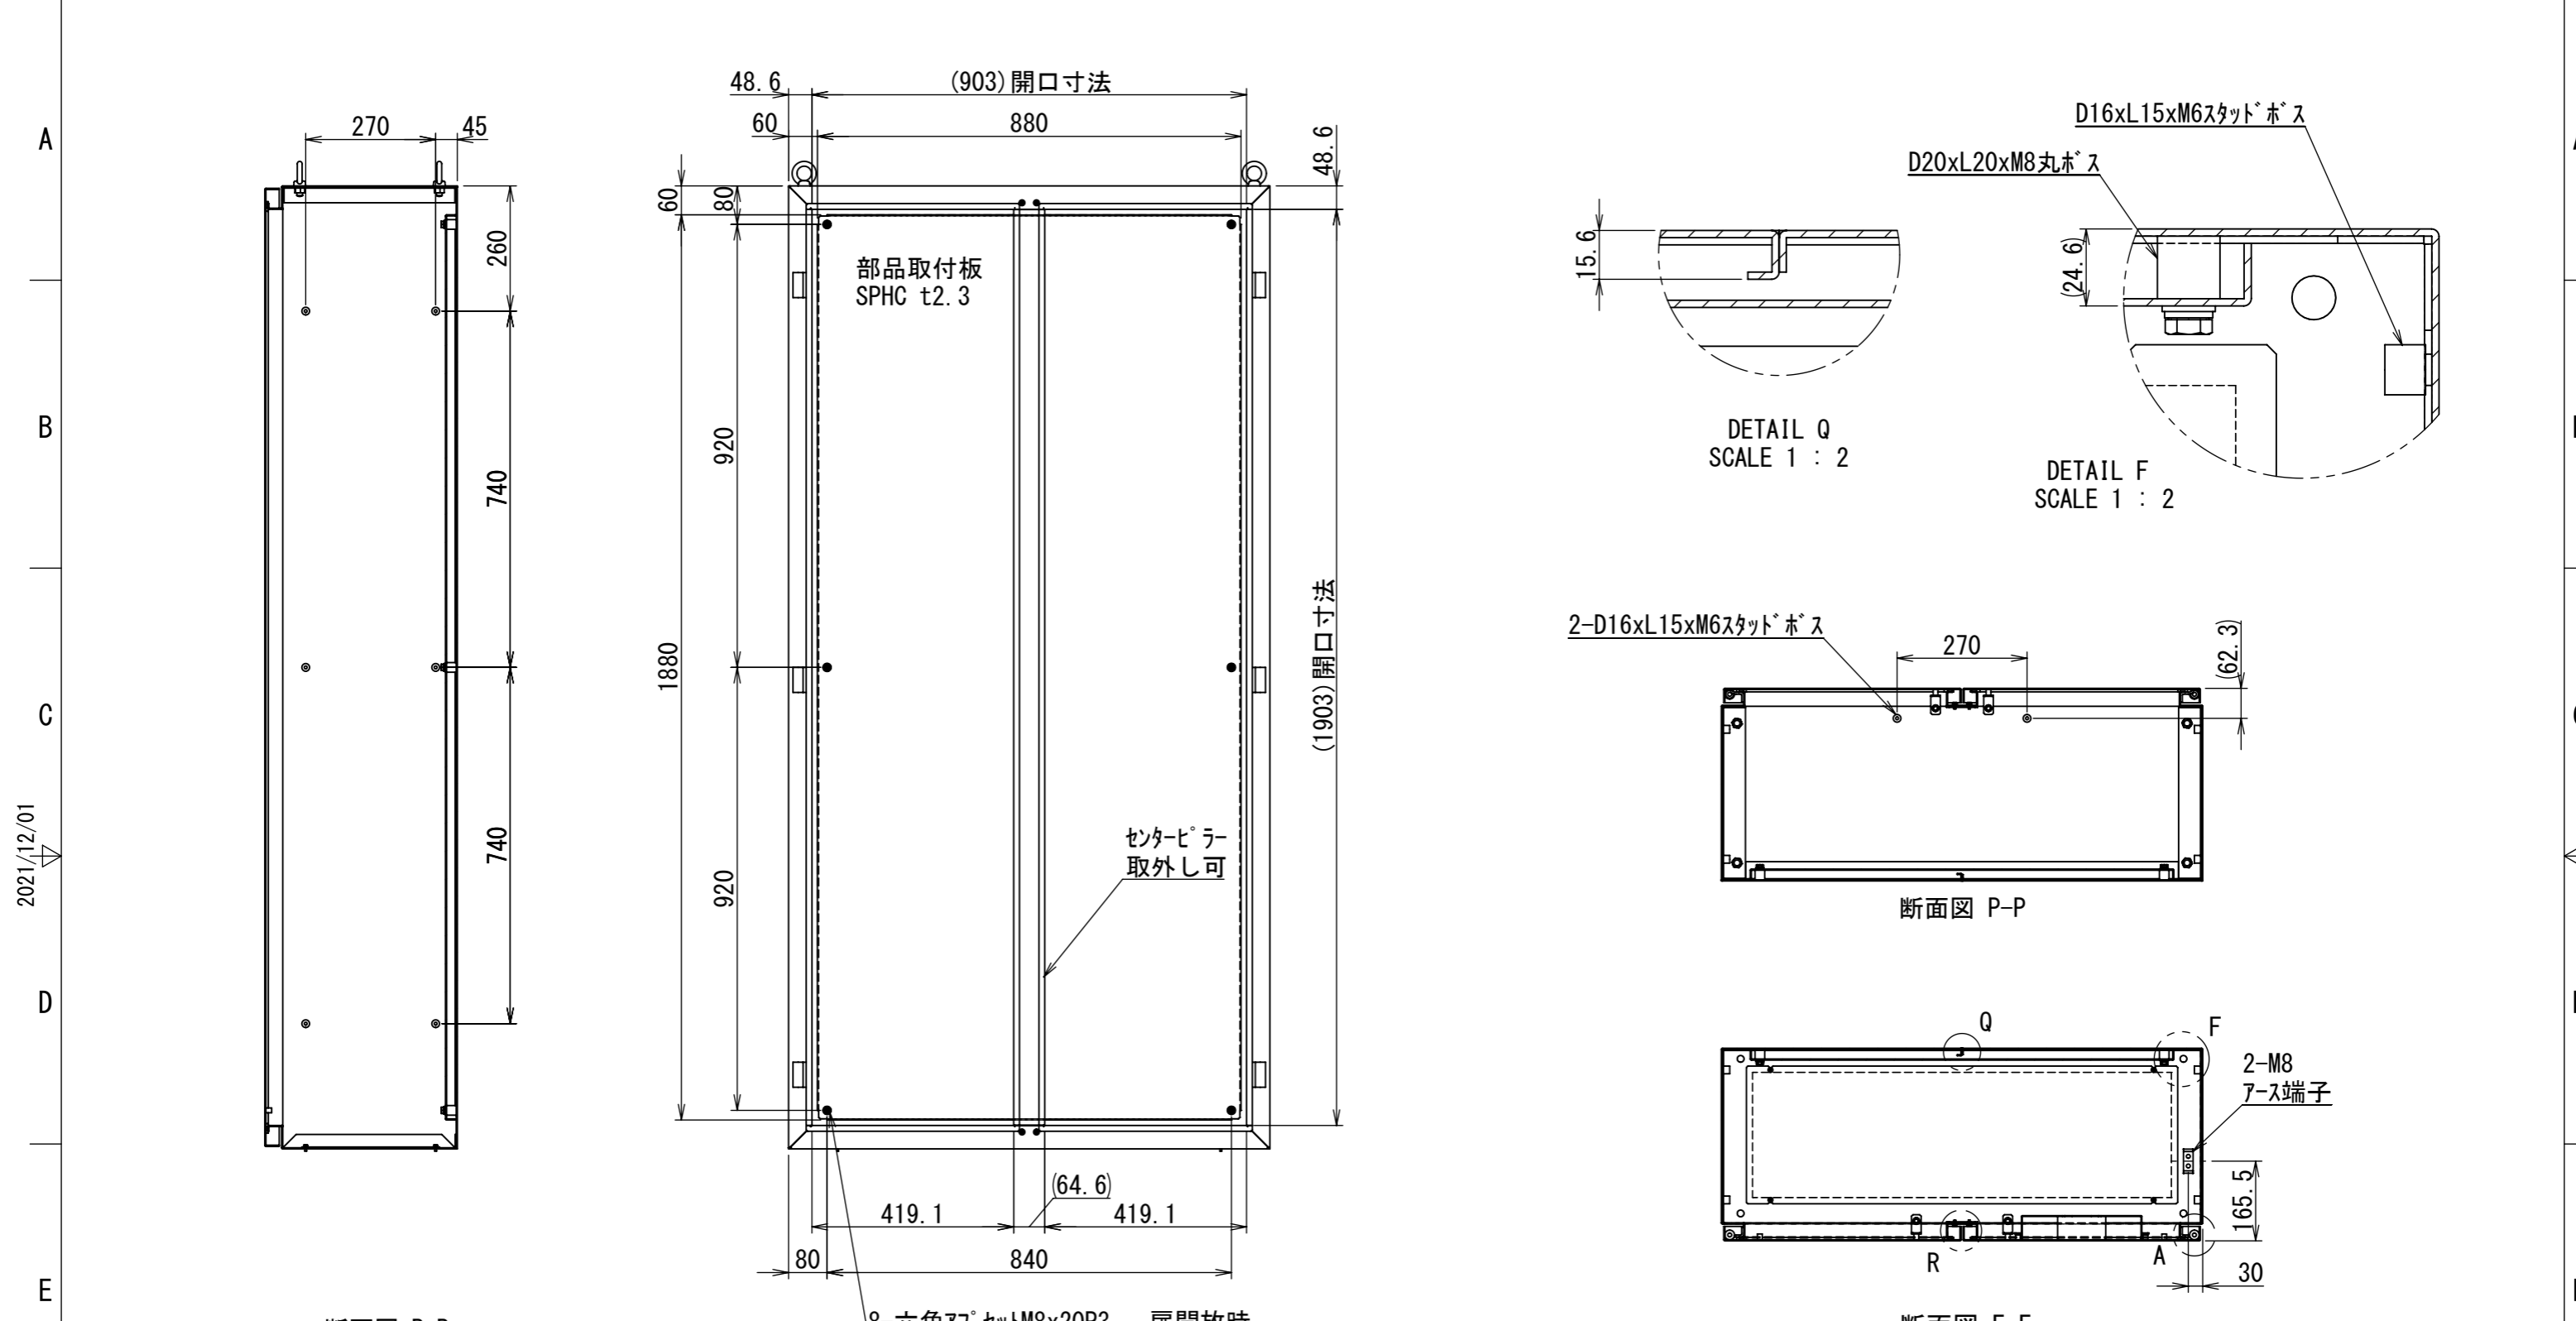

1 2 3 4 5 6 7 8

2021/12/01

Note :
 材質 別途記載
 塗装 5Y7/1. 半ツヤ (標準色)

Designed by Yokogawa	Checked by -	Approved by - date -	Filename FEWP0000A00a	Date 21/10/27	Scale 1:13
エス・ディ・エス株式会社			自立制御盤/FE40-1020WP		
			FEWP0000A00	Edition A	Sheet 2/2

1 2 3 4 5 6 7 8