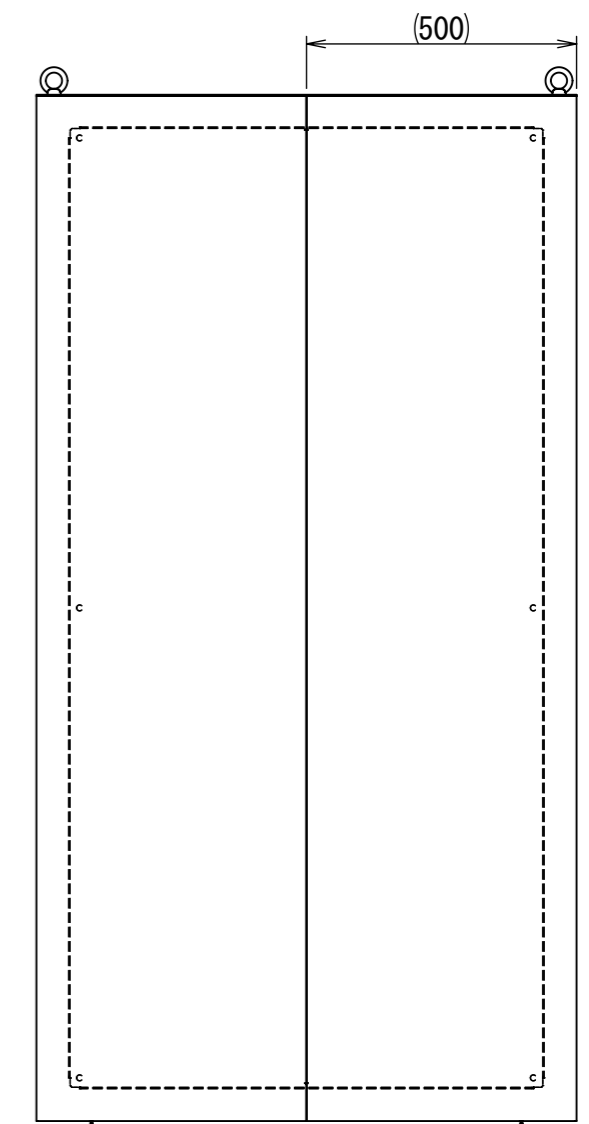

REV.	DESCRIPTION	DATE	APPL.
A	新規作成	21/10/27	

Note :
 材質 別途記載
 塗装 5Y7/1. 半ツヤ(標準色)

Designed by Yokogawa	Checked by -	Approved by - date -	Filename FEWP0000A00a	Date 21/10/27	Scale 1:14
エス・ディ・エス株式会社			自立制御盤/FE40-1019WP		
			FEWP0000A00	Edition A	Sheet 1/2

2021/12/01

1 2 3 4 5 6 7 8

A
B
C
D
E
F

2021/12/01

Note :
材質 別途記載
塗装 5Y7/1. 半ツヤ(標準色)

Designed by Yokogawa	Checked by -	Approved by - date -	Filename FEWP0000A00a	Date 21/10/27	Scale 1:12
エス・ディ・エス株式会社			自立制御盤/FE40-1019WP		
			FEWP0000A00	Edition A	Sheet 2/2

1 2 3 4 5 6 7 8