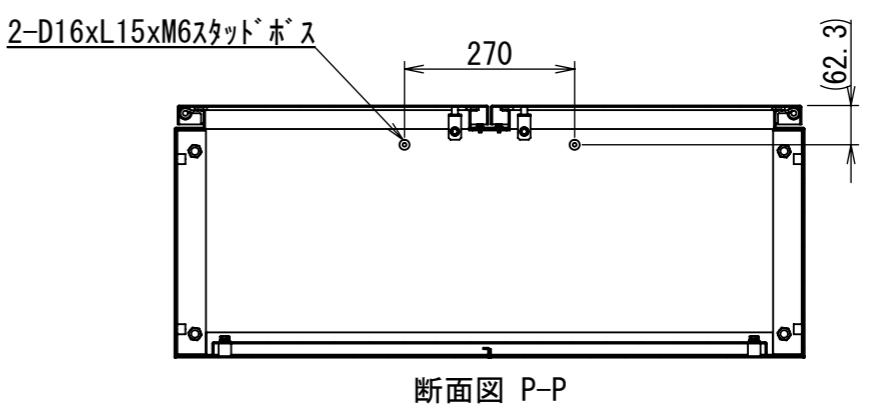

REV.	DESCRIPTION	DATE	APPL.
A	新規作成	21/10/27	

Note :
 材質 別途記載
 塗装 5Y7/1. 半ツヤ(標準色)

Designed by Yokogawa	Checked by -	Approved by - date -	Filename FEWP0000A00a	Date 21/10/27	Scale 1:14
エス・ディ・エス株式会社			自立制御盤/FE40-1019WP		
			FEWP0000A00	Edition A	Sheet 1/2

2021/12/01

1 2 3 4 5 6 7 8

A
B
C
D
E
F

2021/12/01

Note :
材質 別途記載
塗装 5Y7/1. 半ツヤ(標準色)

Designed by Yokogawa	Checked by -	Approved by - date -	Filename FEWP0000A00a	Date 21/10/27	Scale 1:12
エス・ディ・エス株式会社			自立制御盤/FE40-1019WP		
			FEWP0000A00	Edition A	Sheet 2/2