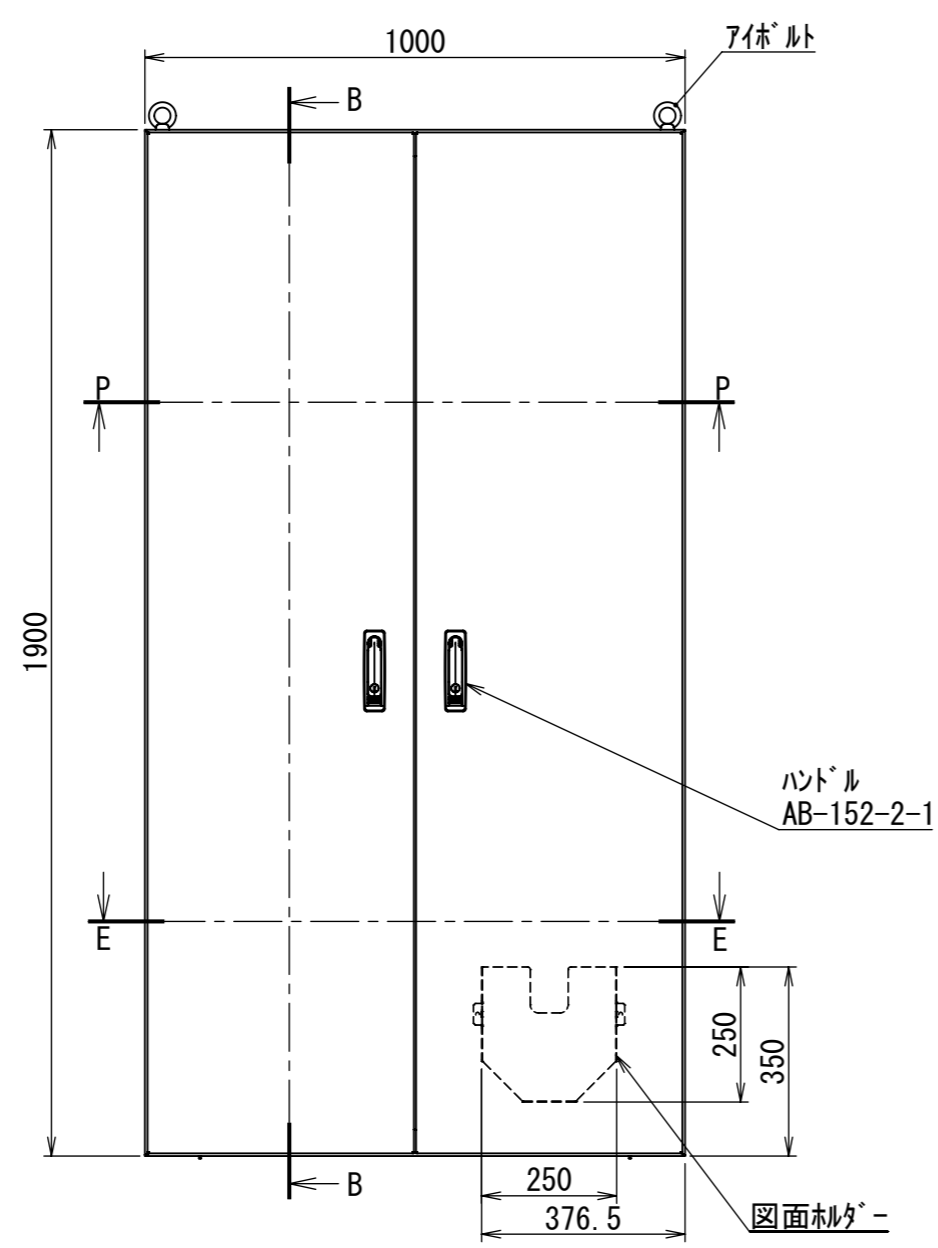

REV.	DESCRIPTION	DATE	APPL.
A	新規作成	21/10/27	

Note :
 材質 別途記載
 塗装 5Y7/1. 半ツヤ(標準色)

Designed by Yokogawa	Checked by -	Approved by - date -	Filename FEWP0000A00a	Date 21/10/27	Scale 1:14
エス・ディ・エス株式会社			自立制御盤/FE40-1019WP		
			FEWP0000A00	Edition A	Sheet 1/2

2021/12/01

1 2 3 4 5 6 7 8

A
B
C
D
E
F

2021/12/01

Note :
材質 別途記載
塗装 5Y7/1. 半ツヤ(標準色)

Designed by Yokogawa	Checked by -	Approved by - date -	Filename FEWP0000A00a	Date 21/10/27	Scale 1:12
エス・ディ・エス株式会社			自立制御盤/FE40-1019WP		
			FEWP0000A00	Edition A	Sheet 2/2

1 2 3 4 5 6 7 8