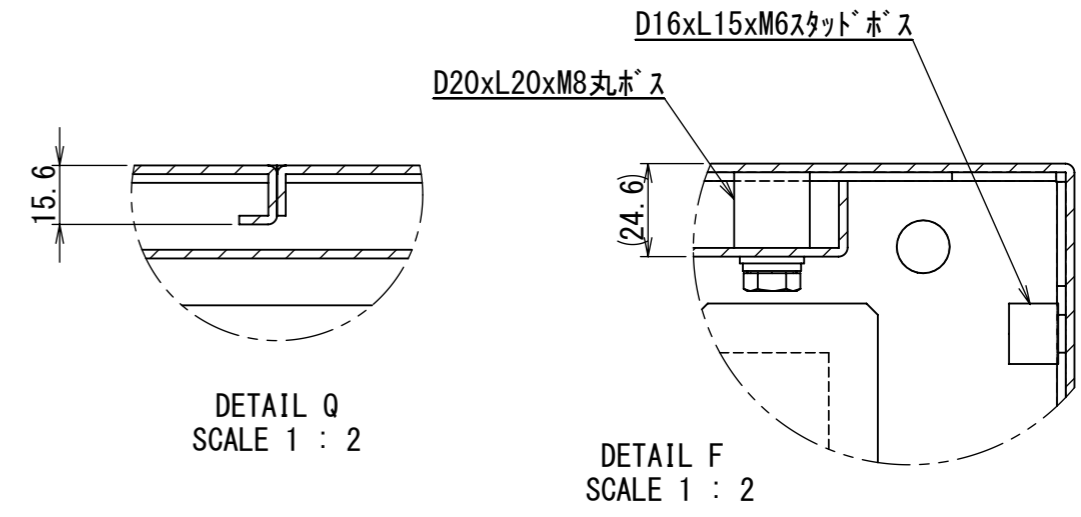

REV.	DESCRIPTION	DATE	APPL.
A	新規作成	21/10/27	

Note :
 材質 別途記載
 塗装 5Y7/1. 半ツヤ(標準色)

Designed by Yokogawa	Checked by -	Approved by - date -	Filename FEWP0000A00a	Date 21/10/27	Scale 1:14
エス・ディ・エス株式会社			自立制御盤/FE40-1019WP		
			FEWP0000A00	Edition A	Sheet 1/2

2021/12/01

1 2 3 4 5 6 7 8

A
B
C
D
E
F

2021/12/01

Note :
材質 別途記載
塗装 5Y7/1. 半ツヤ(標準色)

Designed by Yokogawa	Checked by -	Approved by - date -	Filename FEWP0000A00a	Date 21/10/27	Scale 1:12
エス・ディ・エス株式会社			自立制御盤/FE40-1019WP		
			FEWP0000A00	Edition A	Sheet 2/2