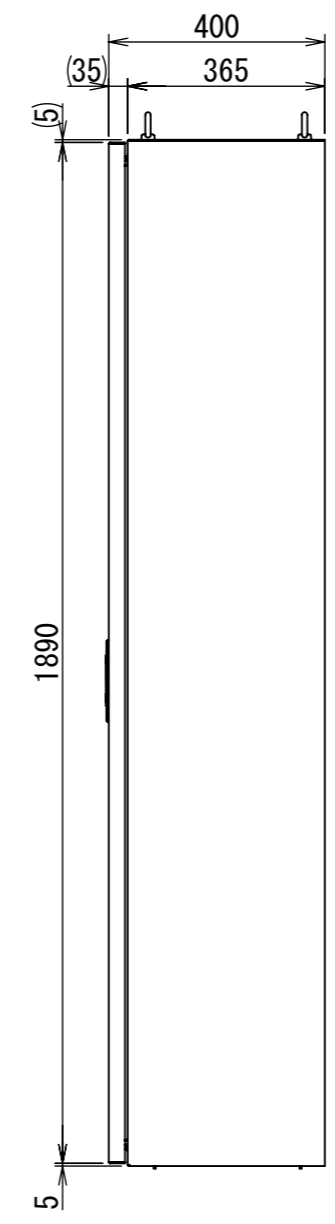

REV.	DESCRIPTION	DATE	APPL.
A	新規作成	21/10/27	

Note :
 材質 別途記載
 塗装 5Y7/1. 半ツヤ(標準色)

Designed by Yokogawa	Checked by -	Approved by - date -	Filename FEWP0000A00a	Date 21/10/27	Scale 1:14
エス・ディ・エス株式会社			自立制御盤/FE40-1019WP		
			FEWP0000A00	Edition A	Sheet 1/2

2021/12/01

1 2 3 4 5 6 7 8

A
B
C
D
E
F

2021/12/01

Note :
材質 別途記載
塗装 5Y7/1. 半ツヤ(標準色)

Designed by Yokogawa	Checked by -	Approved by - date -	Filename FEWP0000A00a	Date 21/10/27	Scale 1:12
エス・ディ・エス株式会社			自立制御盤/FE40-1019WP		
			FEWP0000A00	Edition A	Sheet 2/2

1 2 3 4 5 6 7 8