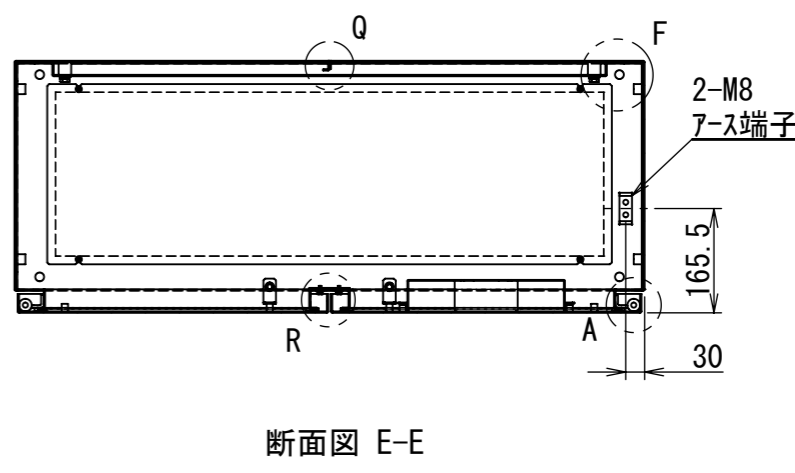

REV.	DESCRIPTION	DATE	APPL.
A	新規作成	21/10/27	

Note :
 材質 別途記載
 塗装 5Y7/1. 半ツヤ(標準色)

Designed by Yokogawa	Checked by -	Approved by - date -	Filename FEWP0000A00a	Date 21/10/27	Scale 1:14
エス・ディ・エス株式会社			自立制御盤/FE40-1019WP		
			FEWP0000A00	Edition A	Sheet 1/2

2021/12/01

1 2 3 4 5 6 7 8

A
B
C
D
E
F

2021/12/01

Note :
材質 別途記載
塗装 5Y7/1. 半ツヤ(標準色)

Designed by Yokogawa	Checked by -	Approved by - date -	Filename FEWP0000A00a	Date 21/10/27	Scale 1:12
エス・ディ・エス株式会社			自立制御盤/FE40-1019WP		
			FEWP0000A00	Edition A	Sheet 2/2