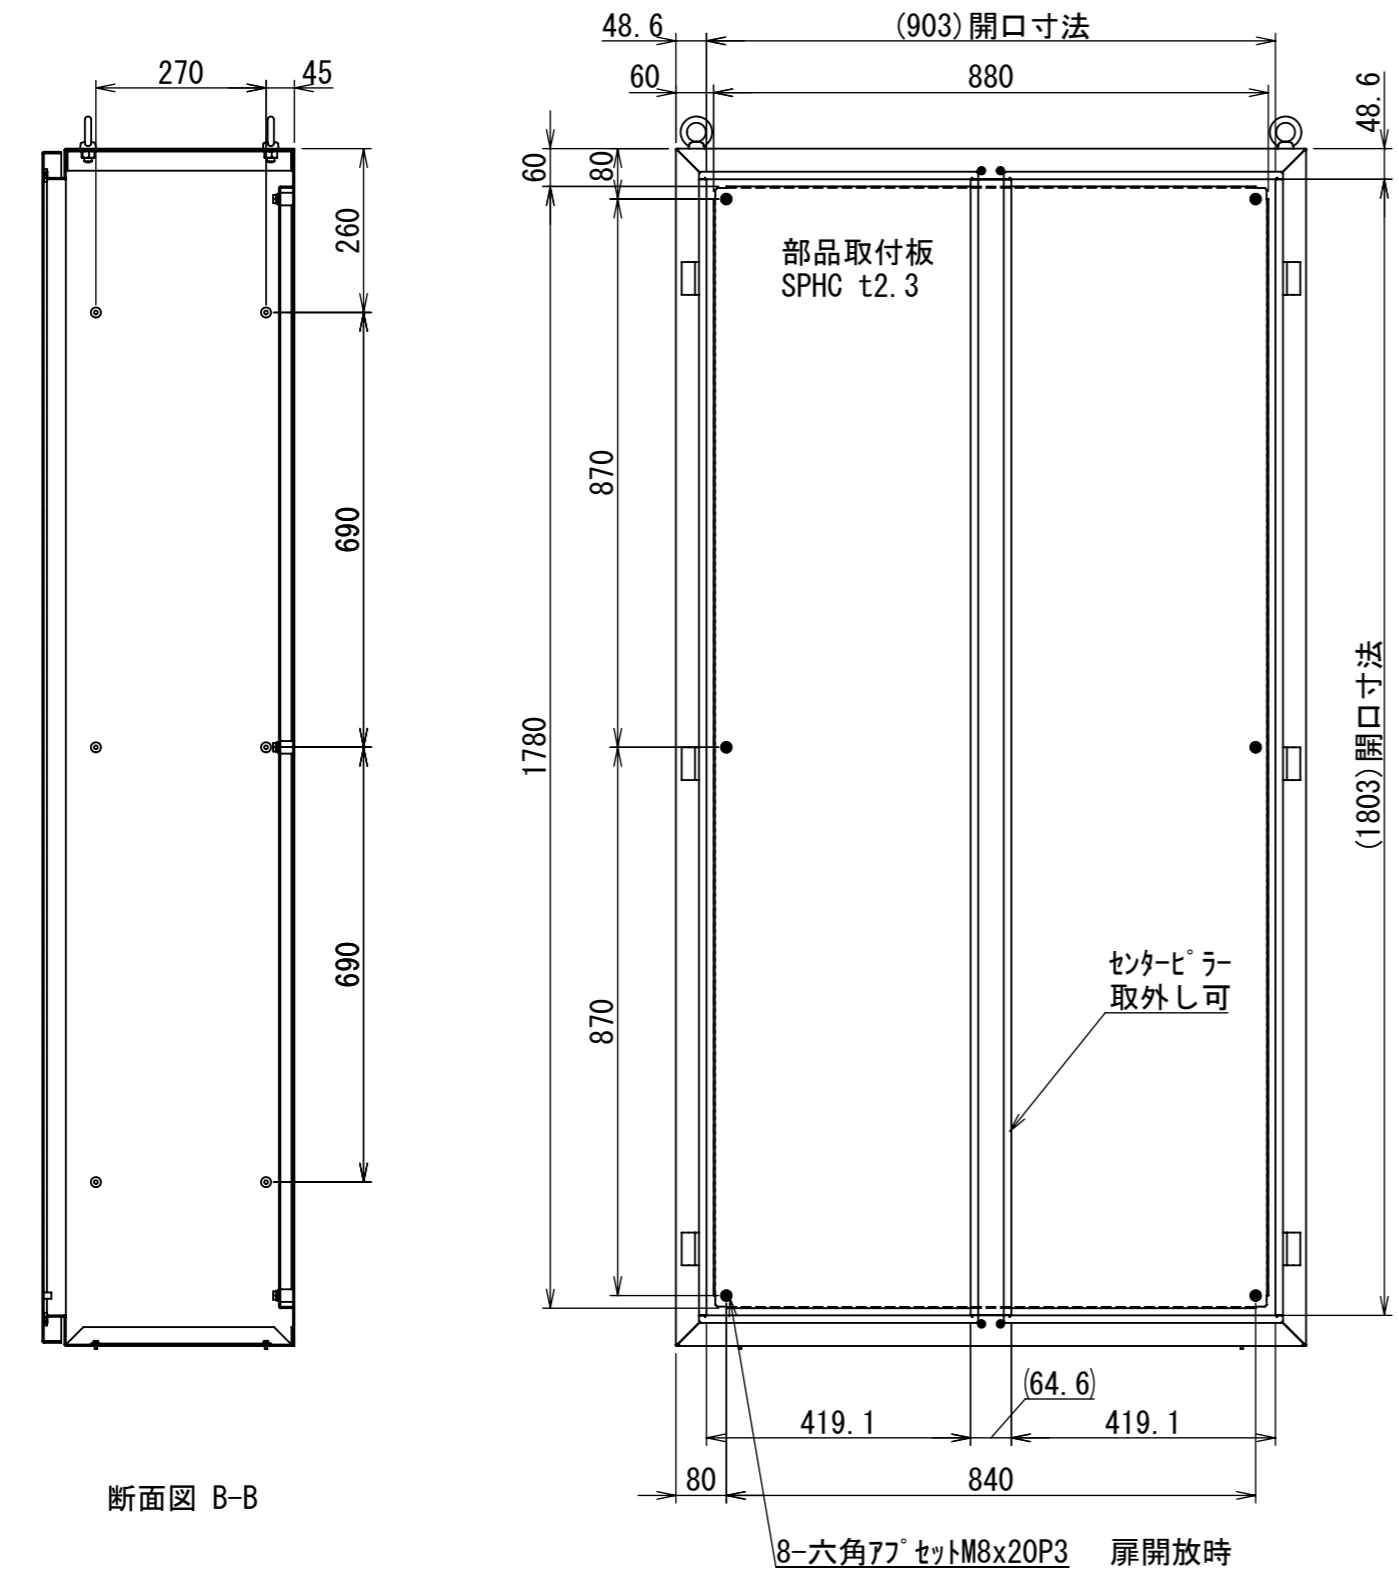

REV.	DESCRIPTION	DATE	APPL.
A	新規作成	21/10/27	

Note :
 材質 別途記載
 塗装 5Y7/1. 半ツヤ(標準色)

Designed by Yokogawa	Checked by -	Approved by - date -	Filename FEWP0000A00a	Date 21/10/27	Scale 1:14
エス・ディ・エス株式会社			自立制御盤/FE40-1019WP		
			FEWP0000A00	Edition A	Sheet 1/2

2021/12/01

1 2 3 4 5 6 7 8

A
B
C
D
E
F

2021/12/01

Note :
材質 別途記載
塗装 5Y7/1. 半ツヤ(標準色)

Designed by Yokogawa	Checked by -	Approved by - date -	Filename FEWP0000A00a	Date 21/10/27	Scale 1:12
エス・ディ・エス株式会社			自立制御盤/FE40-1019WP		
			FEWP0000A00	Edition A	Sheet 2/2

1 2 3 4 5 6 7 8