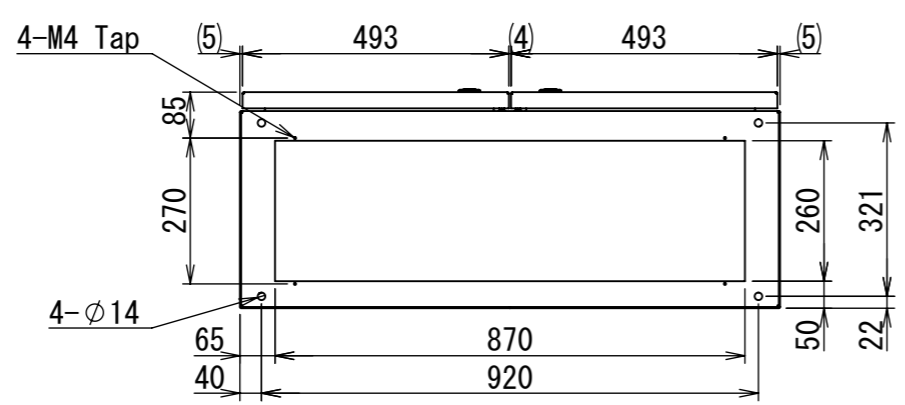

REV.	DESCRIPTION	DATE	APPL.
A	新規作成	21/10/27	

Note :
 材質 別途記載
 塗装 5Y7/1. 半ツヤ(標準色)

Designed by Yokogawa	Checked by -	Approved by - date -	Filename FEWP0000A00a	Date 21/10/27	Scale 1:14
エス・ディ・エス株式会社			自立制御盤/FE40-1019WP		
			FEWP0000A00	Edition A	Sheet 1/2

2021/12/01

1 2 3 4 5 6 7 8

A
B
C
D
E
F

2021/12/01

Note :
材質 別途記載
塗装 5Y7/1. 半ツヤ(標準色)

Designed by Yokogawa	Checked by -	Approved by - date -	Filename FEWP0000A00a	Date 21/10/27	Scale 1:12
エス・ディ・エス株式会社			自立制御盤/FE40-1019WP		
			FEWP0000A00	Edition A	Sheet 2/2