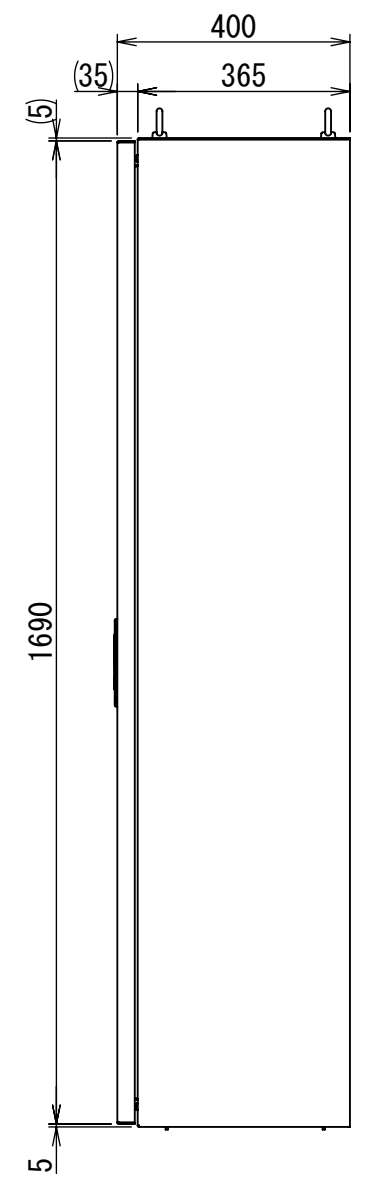

REV.	DESCRIPTION	DATE	APPL.
A	新規作成	21/10/27	

Note :  
 材質 別途記載  
 塗装 5Y7/1. 半ツヤ(標準色)

Designed by Yokogawa	Checked by -	Approved by - date -	Filename FEWP0000A00a	Date 21/10/27	Scale 1:13
エス・ディ・エス株式会社			自立制御盤/FE40-1017WP		
			FEWP0000A00	Edition A	Sheet 1/2

2021/11/30

2021/11/30

Note :  
 材質 別途記載  
 塗装 5Y7/1. 半ツヤ (標準色)

DETAIL A  
 SCALE 1 : 2

DETAIL R  
 SCALE 1 : 2

Designed by Yokogawa	Checked by -	Approved by - date -	Filename FEWP0000A00a	Date 21/10/27	Scale 1:11
エス・ディ・エス株式会社			自立制御盤/FE40-1017WP		
			FEWP0000A00	Edition A	Sheet 2/2