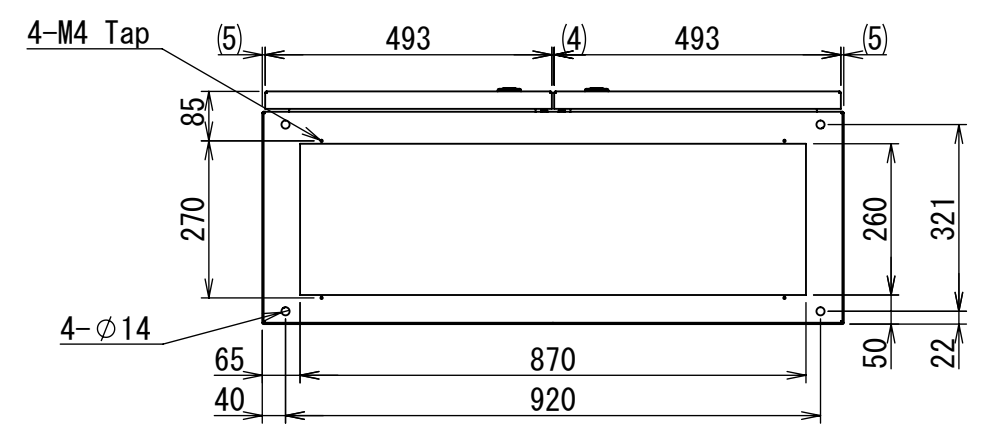

REV.	DESCRIPTION	DATE	APPL.
A	新規作成	21/10/27	

Note :  
 材質 別途記載  
 塗装 5Y7/1. 半ツヤ(標準色)

Designed by Yokogawa	Checked by -	Approved by - date -	Filename FEWP0000A00a	Date 21/10/27	Scale 1:13
エス・ディ・エス株式会社			自立制御盤/FE40-1017WP		
			FEWP0000A00	Edition A	Sheet 1/2

2021/11/30

2021/11/30

Note :  
 材質 別途記載  
 塗装 5Y7/1. 半ツヤ (標準色)

DETAIL A  
 SCALE 1 : 2

DETAIL R  
 SCALE 1 : 2

Designed by Yokogawa	Checked by -	Approved by - date -	Filename FEWP0000A00a	Date 21/10/27	Scale 1:11
エス・ディ・エス株式会社			自立制御盤/FE40-1017WP		
			FEWP0000A00	Edition A	Sheet 2/2