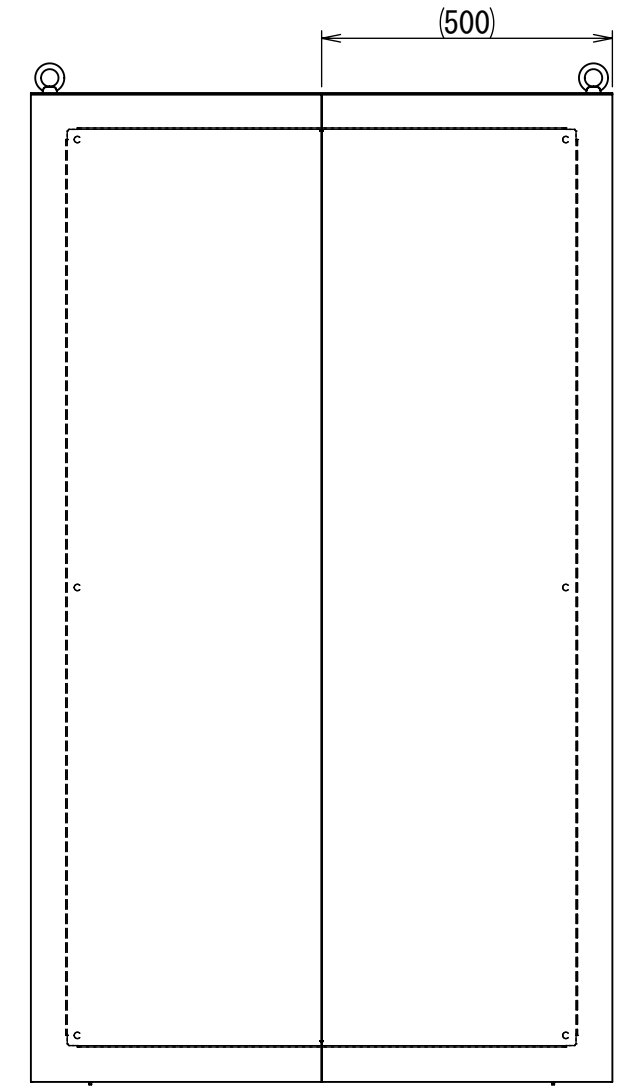

REV.	DESCRIPTION	DATE	APPL.
A	新規作成	21/10/27	

Note :  
 材質 別途記載  
 塗装 5Y7/1. 半ツヤ(標準色)

Designed by Yokogawa	Checked by -	Approved by - date -	Filename FEWP0000A00a	Date 21/10/27	Scale 1:13
エス・ディ・エス株式会社			自立制御盤/FE40-1017WP		
			FEWP0000A00	Edition A	Sheet 1/2

2021/11/30

2021/11/30

Note :  
 材質 別途記載  
 塗装 5Y7/1. 半ツヤ (標準色)

DETAIL A  
 SCALE 1 : 2

DETAIL R  
 SCALE 1 : 2

Designed by Yokogawa	Checked by -	Approved by - date -	Filename FEWP0000A00a	Date 21/10/27	Scale 1:11
エス・ディ・エス株式会社			自立制御盤/FE40-1017WP		
			FEWP0000A00	Edition A	Sheet 2/2