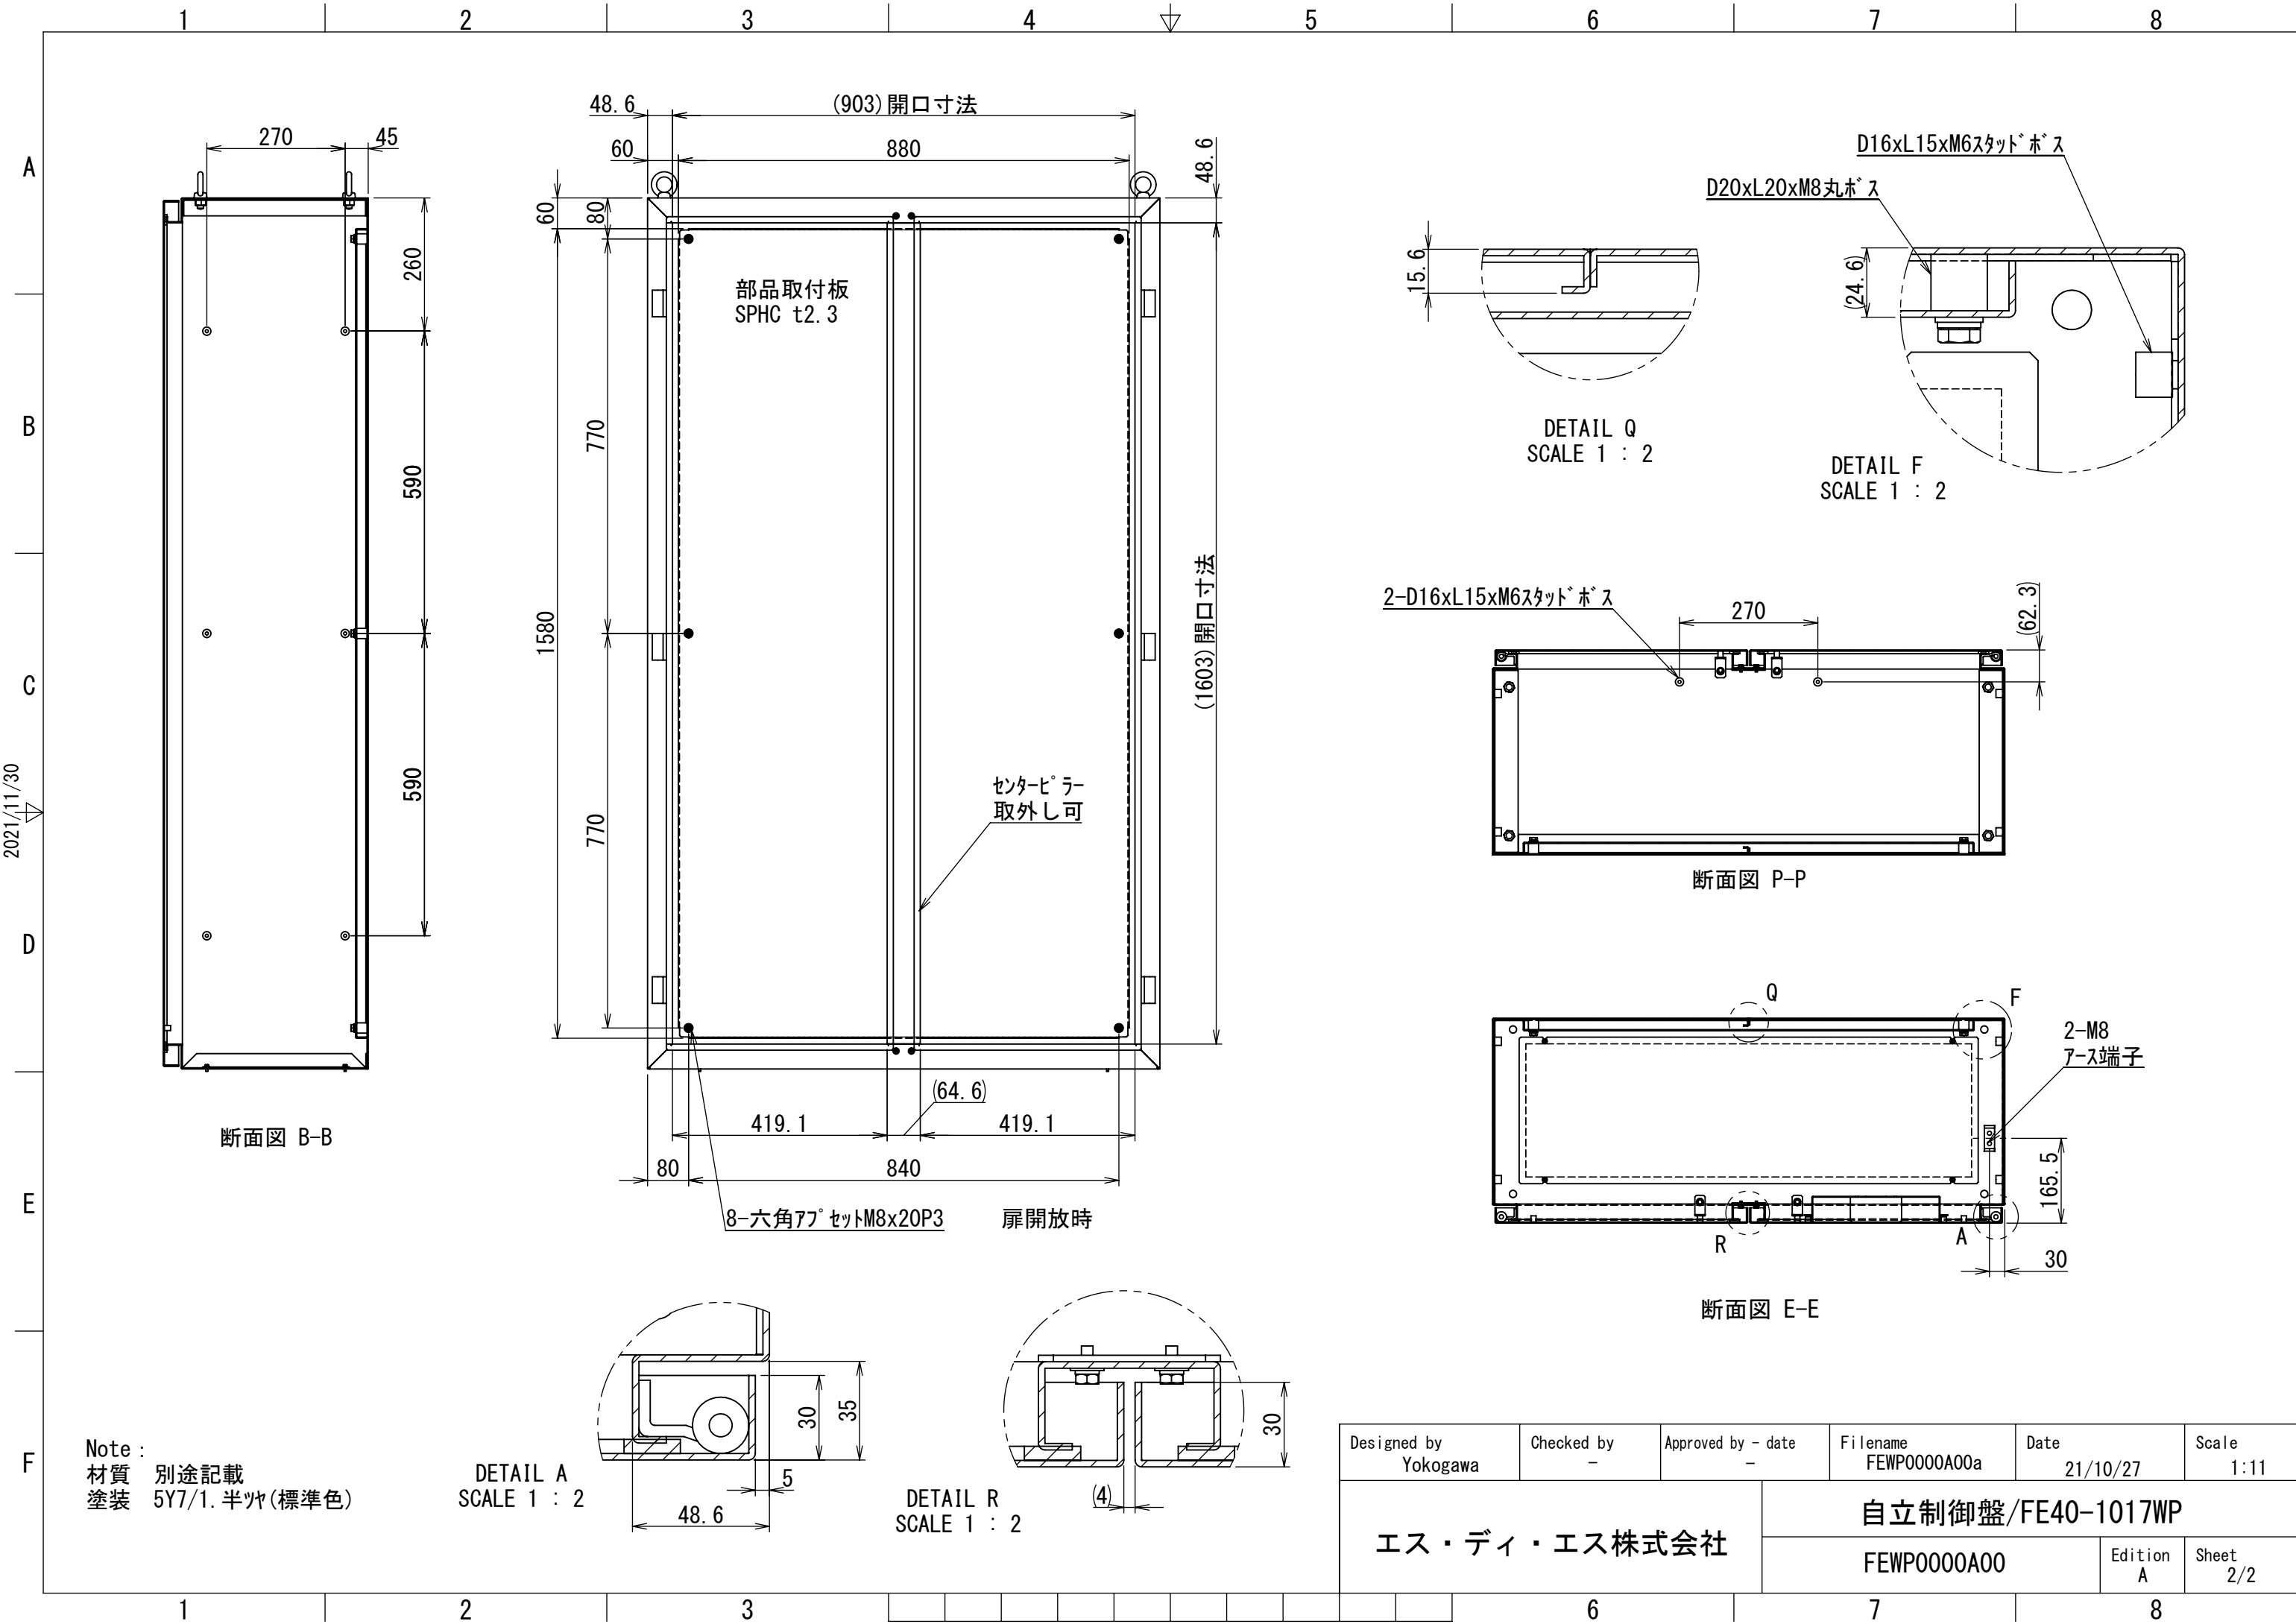

REV.	DESCRIPTION	DATE	APPL.
A	新規作成	21/10/27	

Note :  
 材質 別途記載  
 塗装 5Y7/1. 半ツヤ(標準色)

Designed by Yokogawa	Checked by -	Approved by - date -	Filename FEWP0000A00a	Date 21/10/27	Scale 1:13
エス・ディ・エス株式会社			自立制御盤/FE40-1017WP		
			FEWP0000A00	Edition A	Sheet 1/2

2021/11/30

2021/11/30

Note :  
 材質 別途記載  
 塗装 5Y7/1. 半ツヤ (標準色)

DETAIL A  
 SCALE 1 : 2

DETAIL R  
 SCALE 1 : 2

Designed by Yokogawa	Checked by -	Approved by - date -	Filename FEWP0000A00a	Date 21/10/27	Scale 1:11
エス・ディ・エス株式会社			自立制御盤/FE40-1017WP		
			FEWP0000A00	Edition A	Sheet 2/2