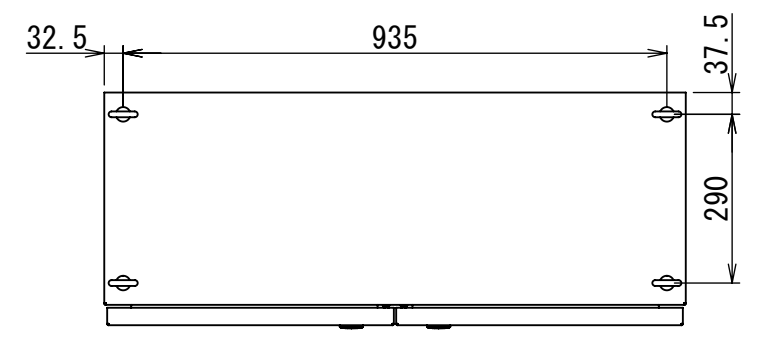

REV.	DESCRIPTION	DATE	APPL.
A	新規作成	21/10/27	

Note :  
 材質 別途記載  
 塗装 5Y7/1. 半ツヤ(標準色)

Designed by Yokogawa	Checked by -	Approved by - date -	Filename FEWP0000A00a	Date 21/10/27	Scale 1:13
エス・ディ・エス株式会社			自立制御盤/FE40-1017WP		
			FEWP0000A00	Edition A	Sheet 1/2

2021/11/30

2021/11/30

Note :  
 材質 別途記載  
 塗装 5Y7/1. 半ツヤ (標準色)

DETAIL A  
 SCALE 1 : 2

DETAIL R  
 SCALE 1 : 2

Designed by Yokogawa	Checked by -	Approved by - date -	Filename FEWP0000A00a	Date 21/10/27	Scale 1:11
エス・ディ・エス株式会社			自立制御盤/FE40-1017WP		
			FEWP0000A00	Edition A	Sheet 2/2