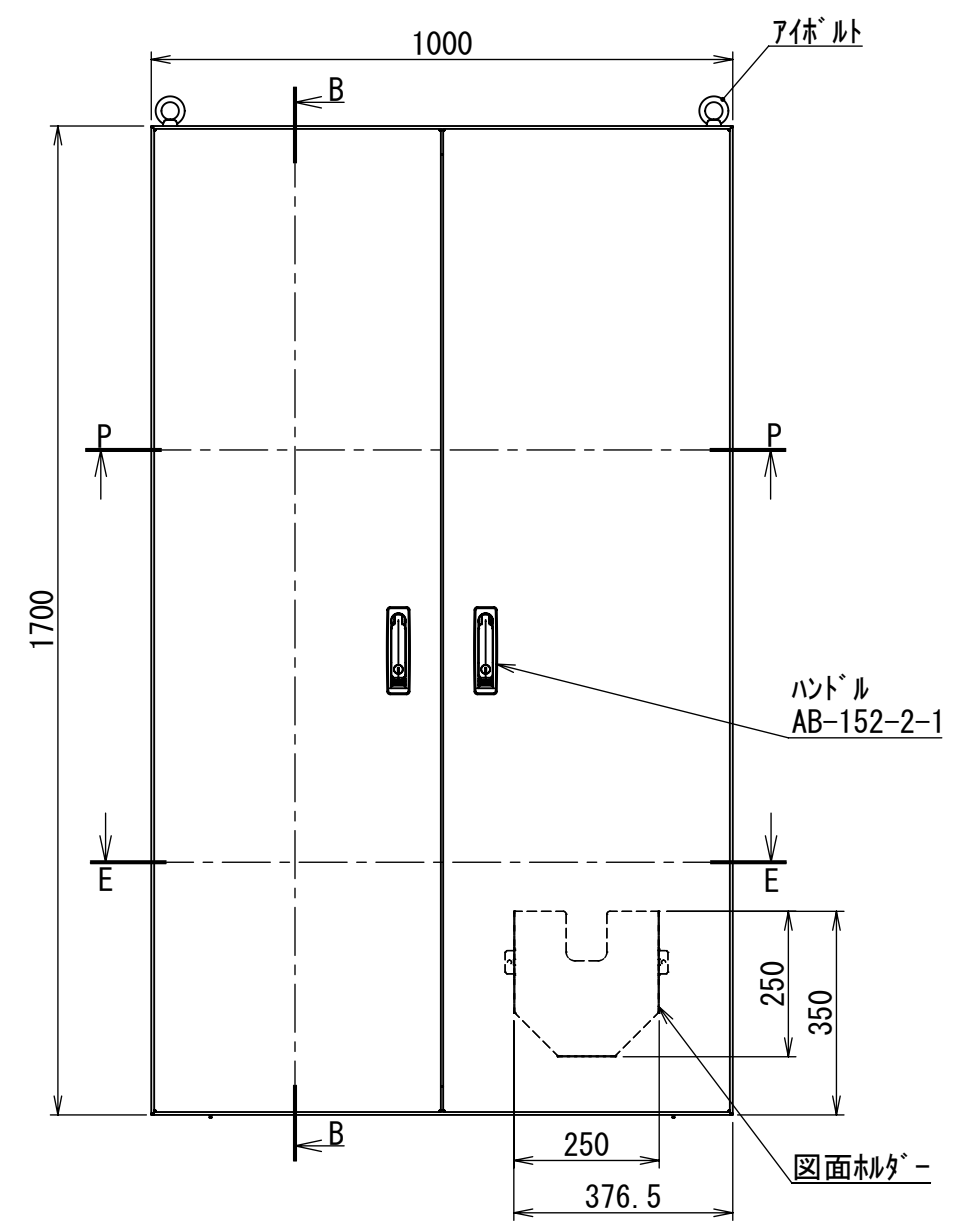

REV.	DESCRIPTION	DATE	APPL.
A	新規作成	21/10/27	

Note :  
 材質 別途記載  
 塗装 5Y7/1. 半ツヤ(標準色)

Designed by Yokogawa	Checked by -	Approved by - date -	Filename FEWP0000A00a	Date 21/10/27	Scale 1:13
エス・ディ・エス株式会社			自立制御盤/FE40-1017WP		
			FEWP0000A00	Edition A	Sheet 1/2

2021/11/30

2021/11/30

Note :  
 材質 別途記載  
 塗装 5Y7/1. 半ツヤ (標準色)

DETAIL A  
 SCALE 1 : 2

DETAIL R  
 SCALE 1 : 2

Designed by Yokogawa	Checked by -	Approved by - date -	Filename FEWP0000A00a	Date 21/10/27	Scale 1:11
エス・ディ・エス株式会社			自立制御盤/FE40-1017WP		
			FEWP0000A00	Edition A	Sheet 2/2