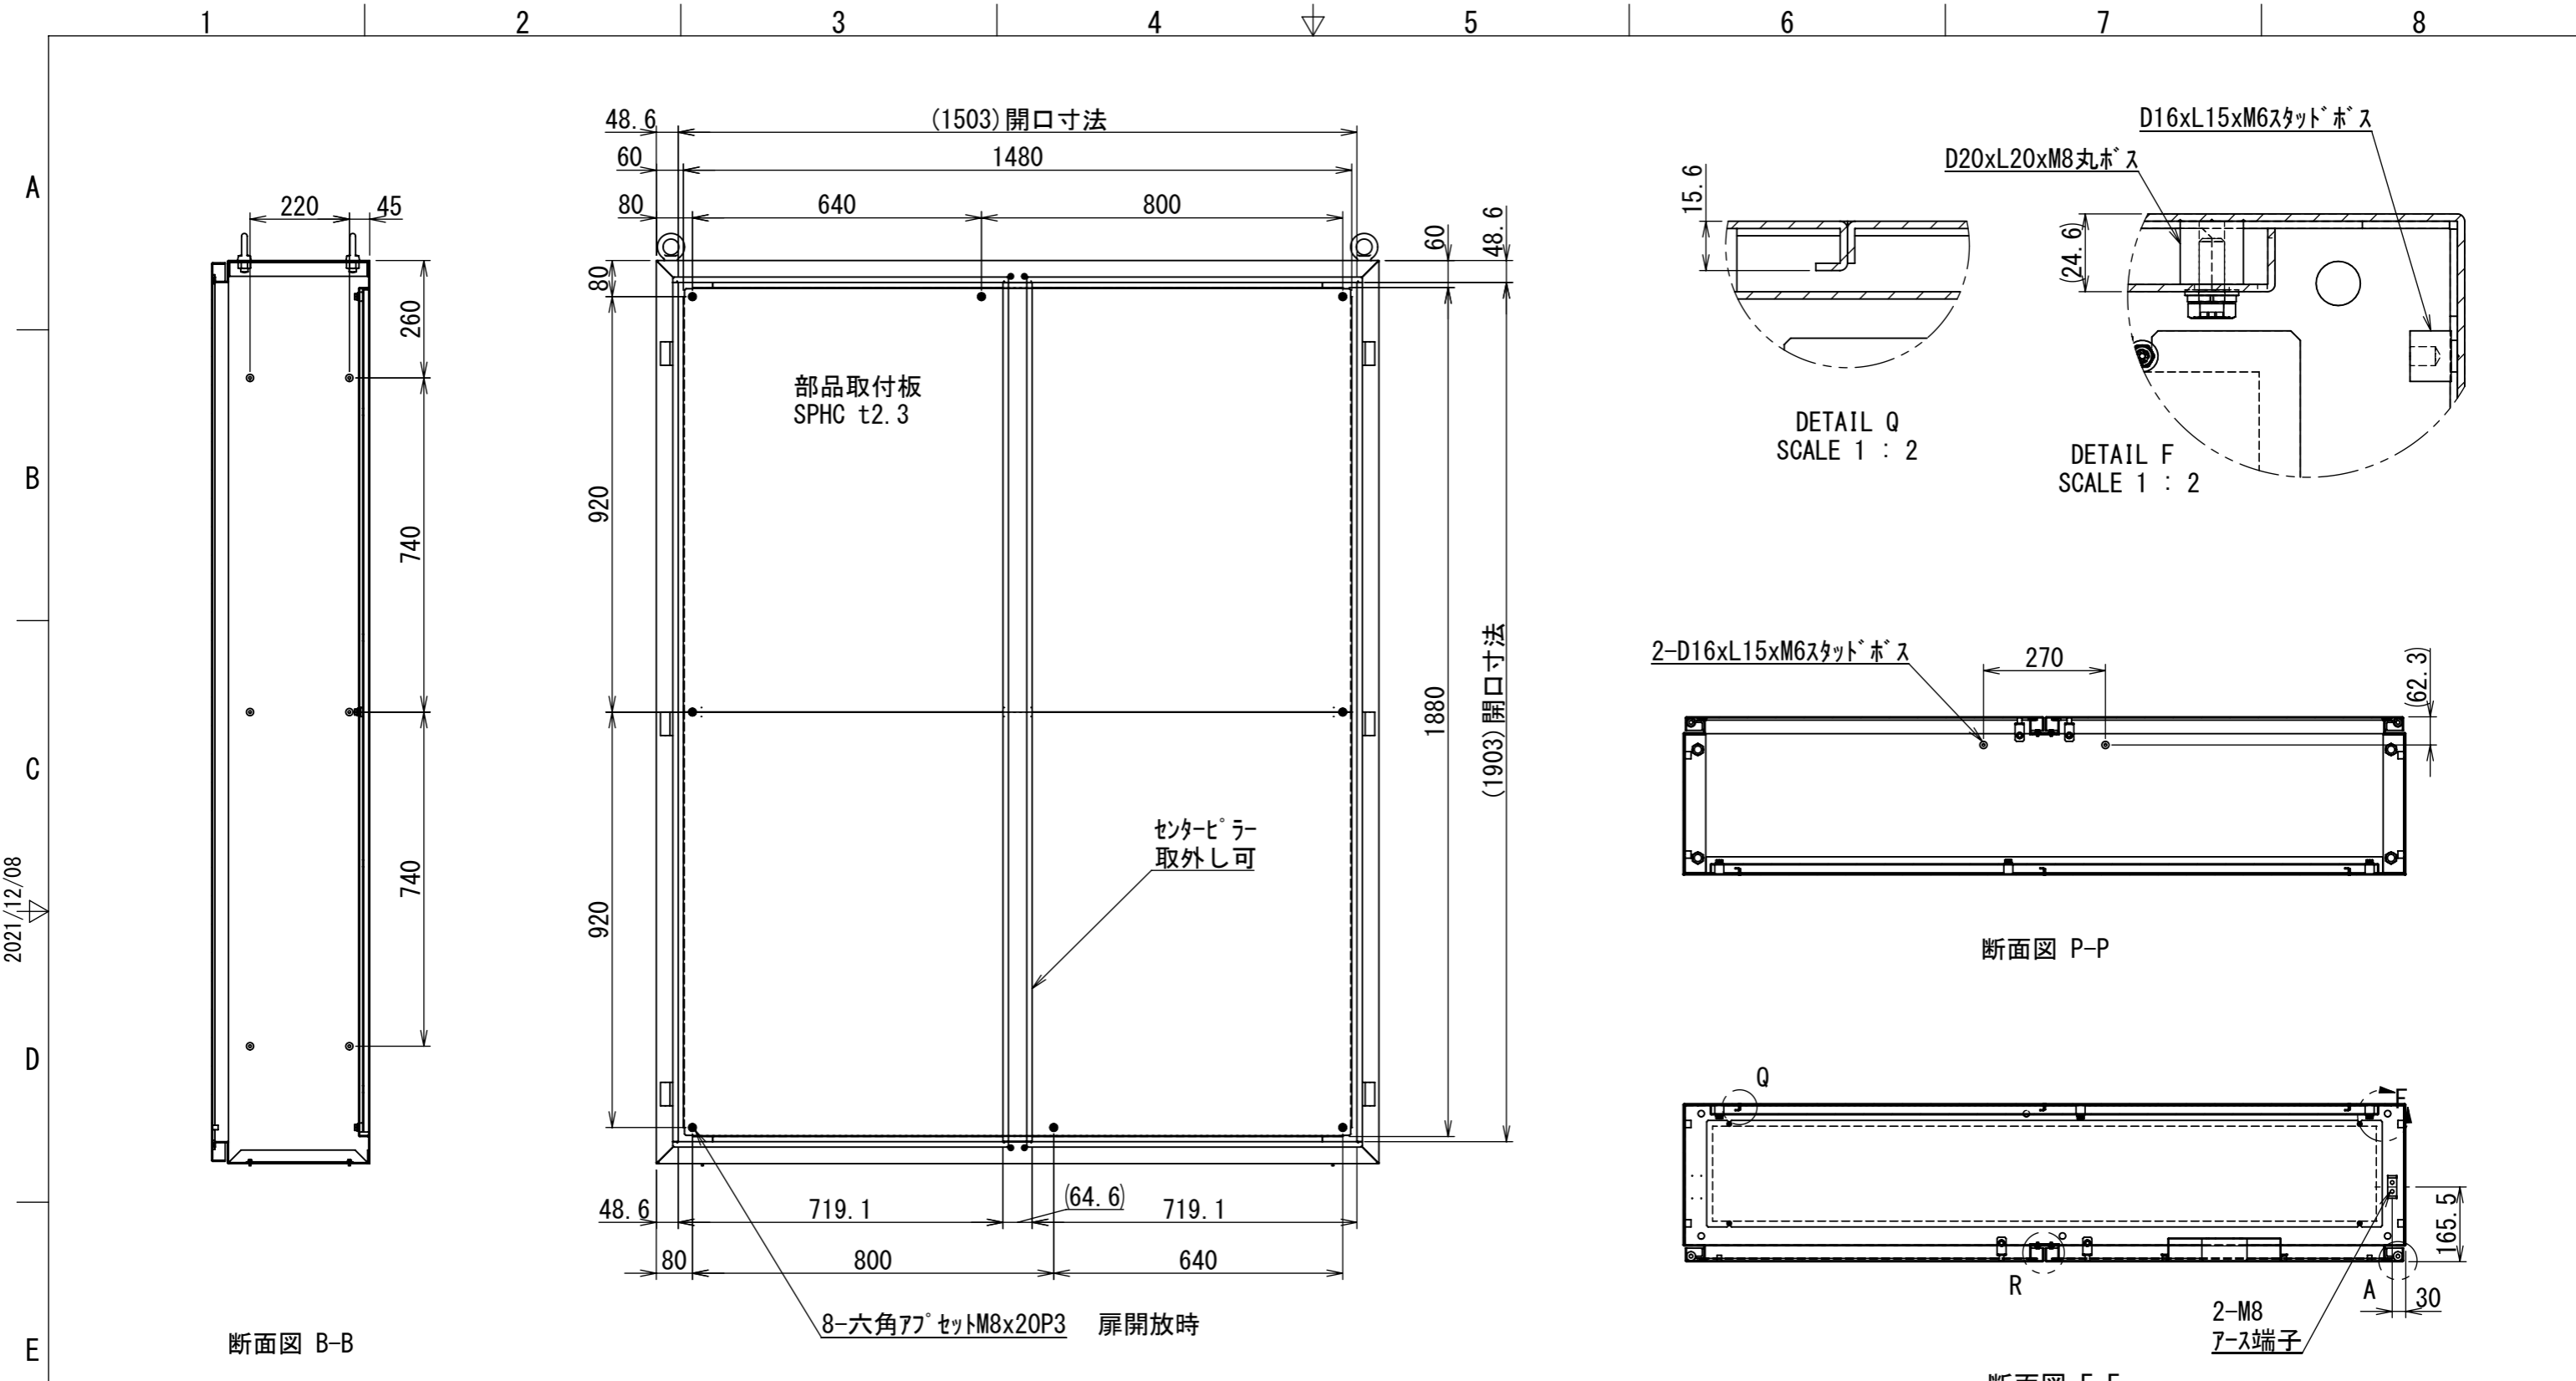

REV.	DESCRIPTION	DATE	APPL.
A	新規作成	2021/10/27	

2021/12/08

Note :  
 材質 別途記載  
 塗装 5Y7/1. 半ツヤ(標準色)

Designed by Yokogawa	Checked by -	Approved by - date -	Filename FEWP00000A00a	Date 21/10/27	Scale 1:15
エス・ディ・エス株式会社			自立制御盤/FE35-1620WP		
			FEWP00000A00	Edition A	Sheet 1/2

2021/12/08

Note :  
 材質 別途記載  
 塗装 5Y7/1. 半ツヤ(標準色)

DETAIL A  
SCALE 1 : 2

DETAIL R  
SCALE 1 : 2

Designed by Yokogawa	Checked by -	Approved by - date -	Filename FEWP00000A00a	Date 21/10/27	Scale 1:14
エス・ディ・エス株式会社			自立制御盤/FE35-1620WP		
			FEWP00000A00	Edition A	Sheet 2/2