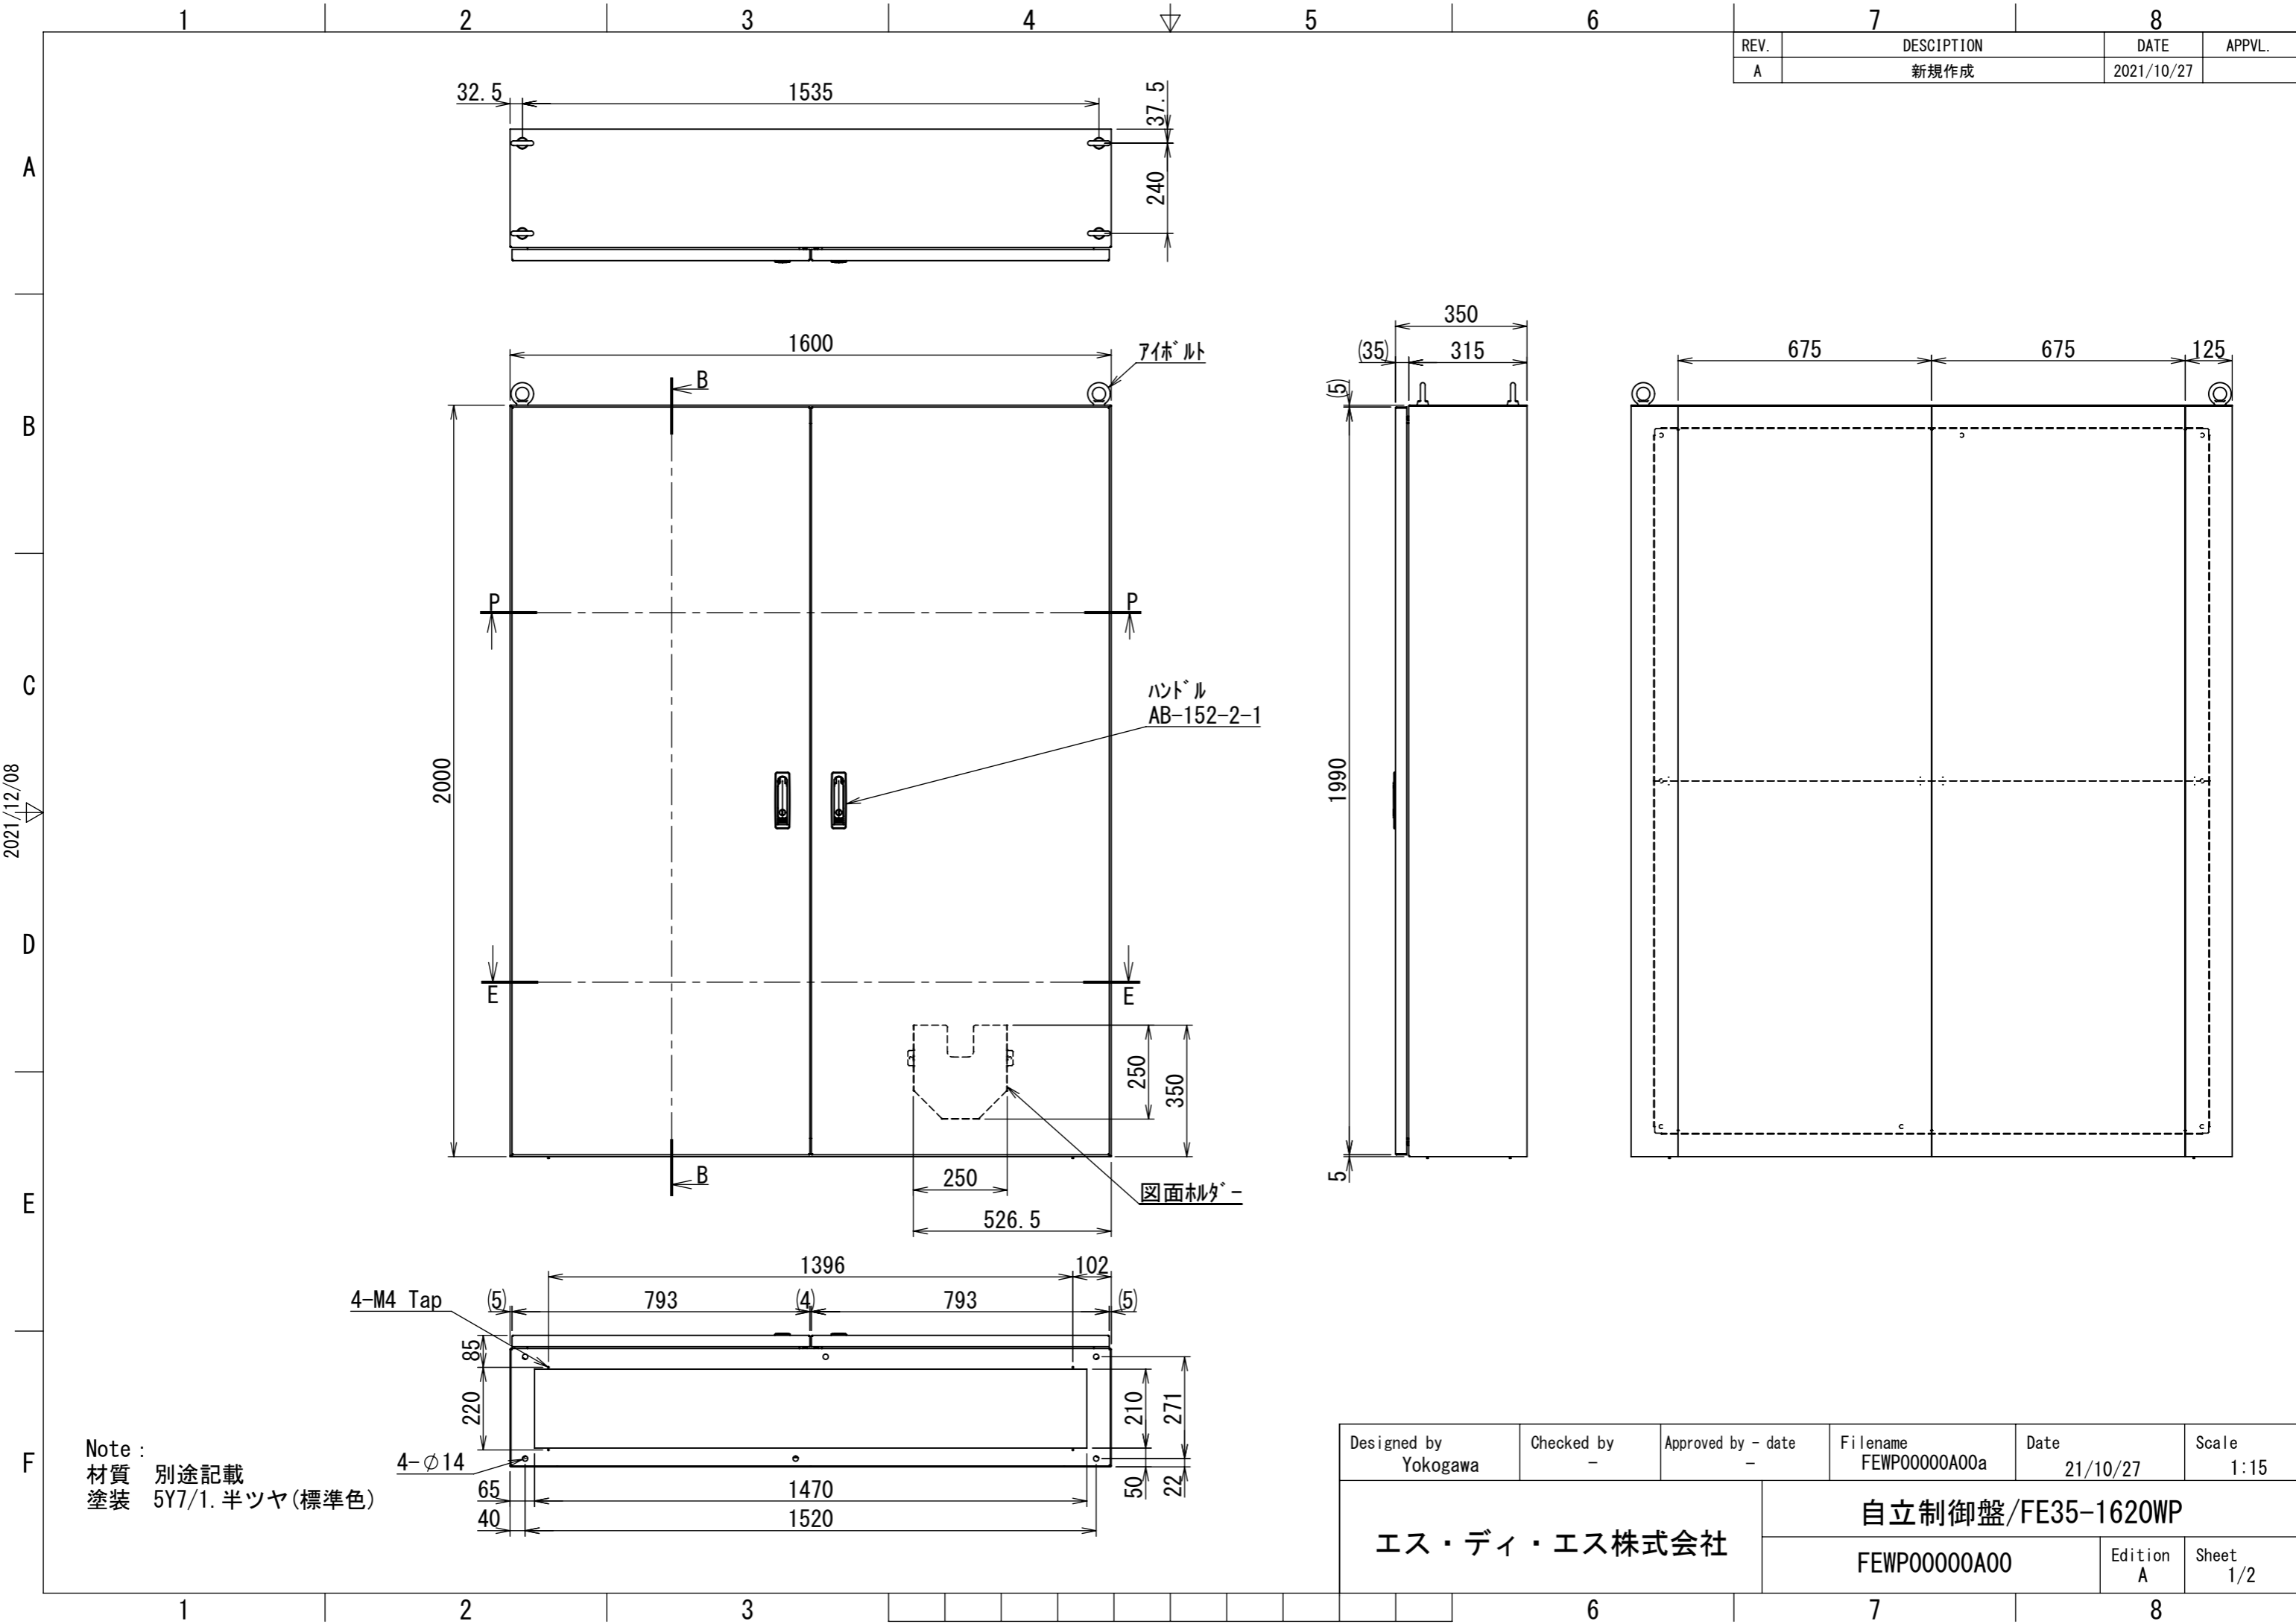

REV.	DESCRIPTION	DATE	APPL.
A	新規作成	2021/10/27	

2021/12/08

Note :  
 材質 別途記載  
 塗装 5Y7/1. 半ツヤ(標準色)

Designed by Yokogawa	Checked by -	Approved by - date -	Filename FEWP00000A00a	Date 21/10/27	Scale 1:15
エス・ディ・エス株式会社			自立制御盤/FE35-1620WP		
			FEWP00000A00	Edition A	Sheet 1/2

2021/12/08

Note :  
 材質 別途記載  
 塗装 5Y7/1. 半ツヤ(標準色)

DETAIL A  
SCALE 1 : 2

DETAIL R  
SCALE 1 : 2

Designed by Yokogawa	Checked by -	Approved by - date -	Filename FEWP00000A00a	Date 21/10/27	Scale 1:14
エス・ディ・エス株式会社			自立制御盤/FE35-1620WP		
			FEWP00000A00	Edition A	Sheet 2/2