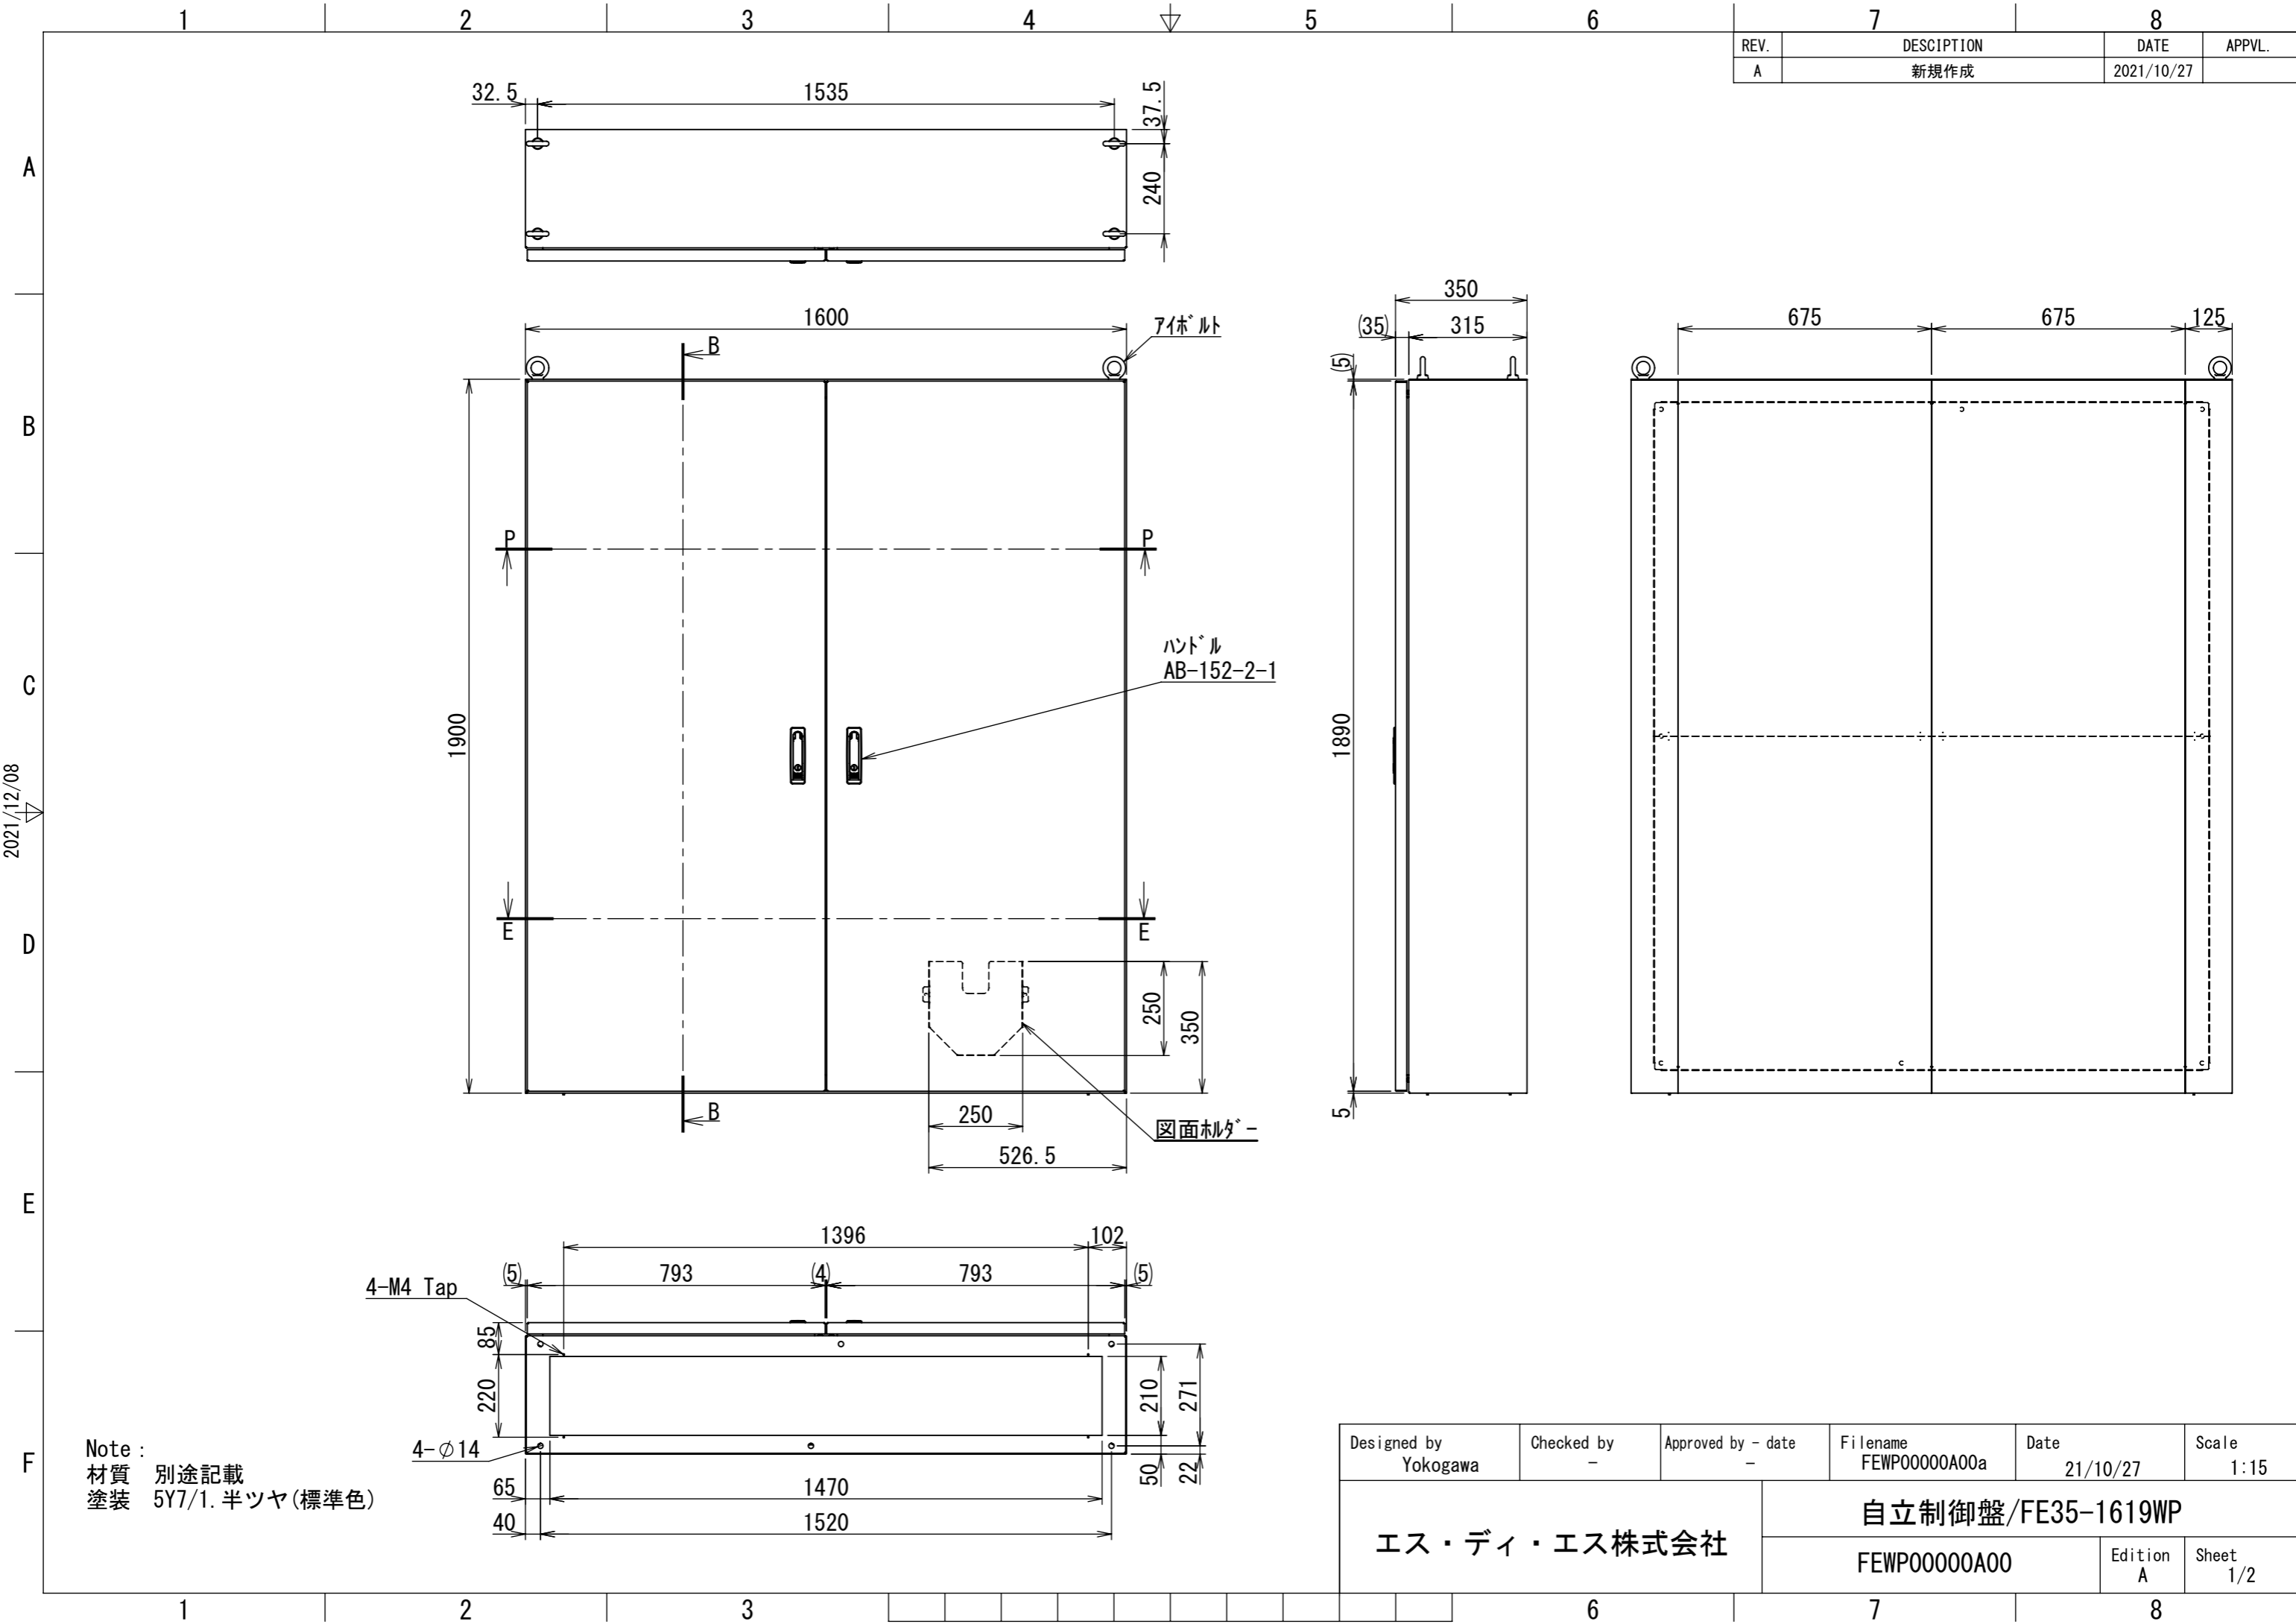

REV.	DESCRIPTION	DATE	APPL.
A	新規作成	2021/10/27	

2021/12/08

Note :
 材質 別途記載
 塗装 5Y7/1. 半ツヤ(標準色)

Designed by Yokogawa	Checked by -	Approved by - date -	Filename FEWP00000A00a	Date 21/10/27	Scale 1:15
エス・ディ・エス株式会社			自立制御盤/FE35-1619WP		
			FEWP00000A00	Edition A	Sheet 1/2

2021/12/08

Note :
 材質 別途記載
 塗装 5Y7/1. 半ツヤ(標準色)

Designed by Yokogawa	Checked by -	Approved by - date -	Filename FEWP00000A00a	Date 21/10/27	Scale 1:14
エス・ディ・エス株式会社			自立制御盤/FE35-1619WP		
			FEWP00000A00	Edition A	Sheet 2/2