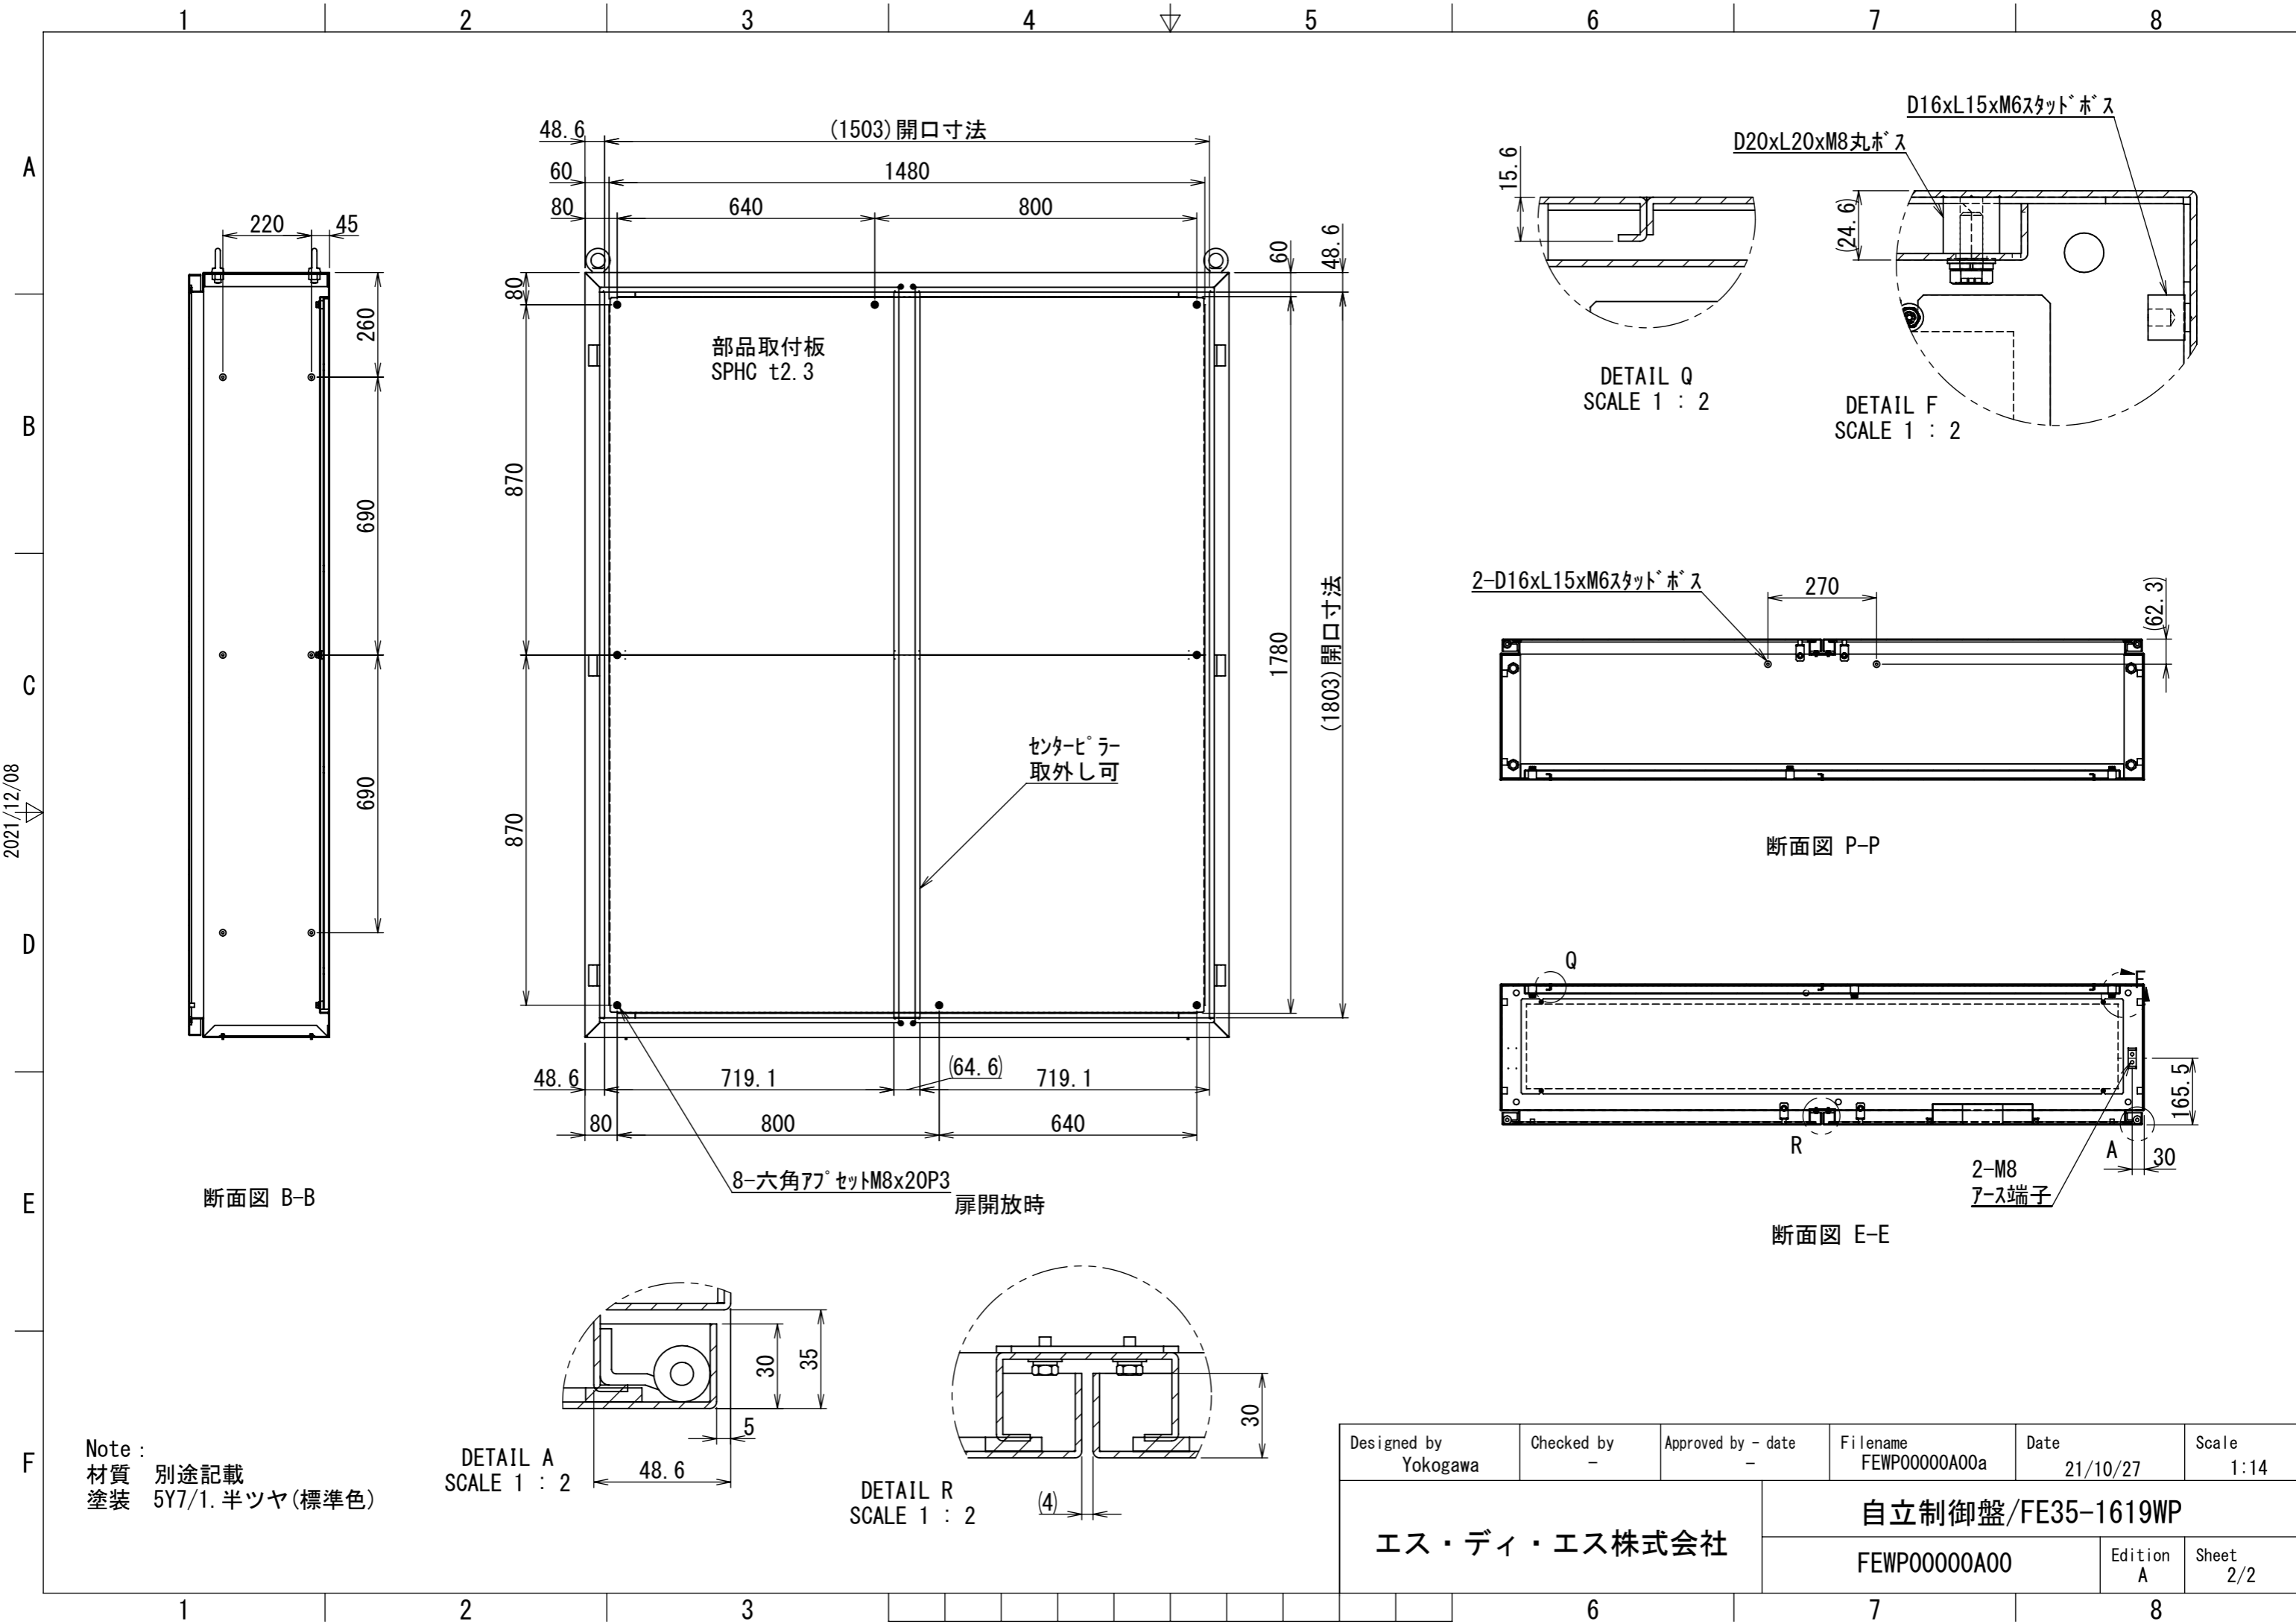

REV.	DESCRIPTION	DATE	APPL.
A	新規作成	2021/10/27	

2021/12/08

Note :
 材質 別途記載
 塗装 5Y7/1. 半ツヤ(標準色)

Designed by Yokogawa	Checked by -	Approved by - date -	Filename FEWP00000A00a	Date 21/10/27	Scale 1:15
エス・ディ・エス株式会社			自立制御盤/FE35-1619WP		
			FEWP00000A00	Edition A	Sheet 1/2

2021/12/08

Note :
 材質 別途記載
 塗装 5Y7/1. 半ツヤ(標準色)

Designed by Yokogawa	Checked by -	Approved by - date -	Filename FEWP00000A00a	Date 21/10/27	Scale 1:14
エス・ディ・エス株式会社			自立制御盤/FE35-1619WP		
			FEWP00000A00	Edition A	Sheet 2/2