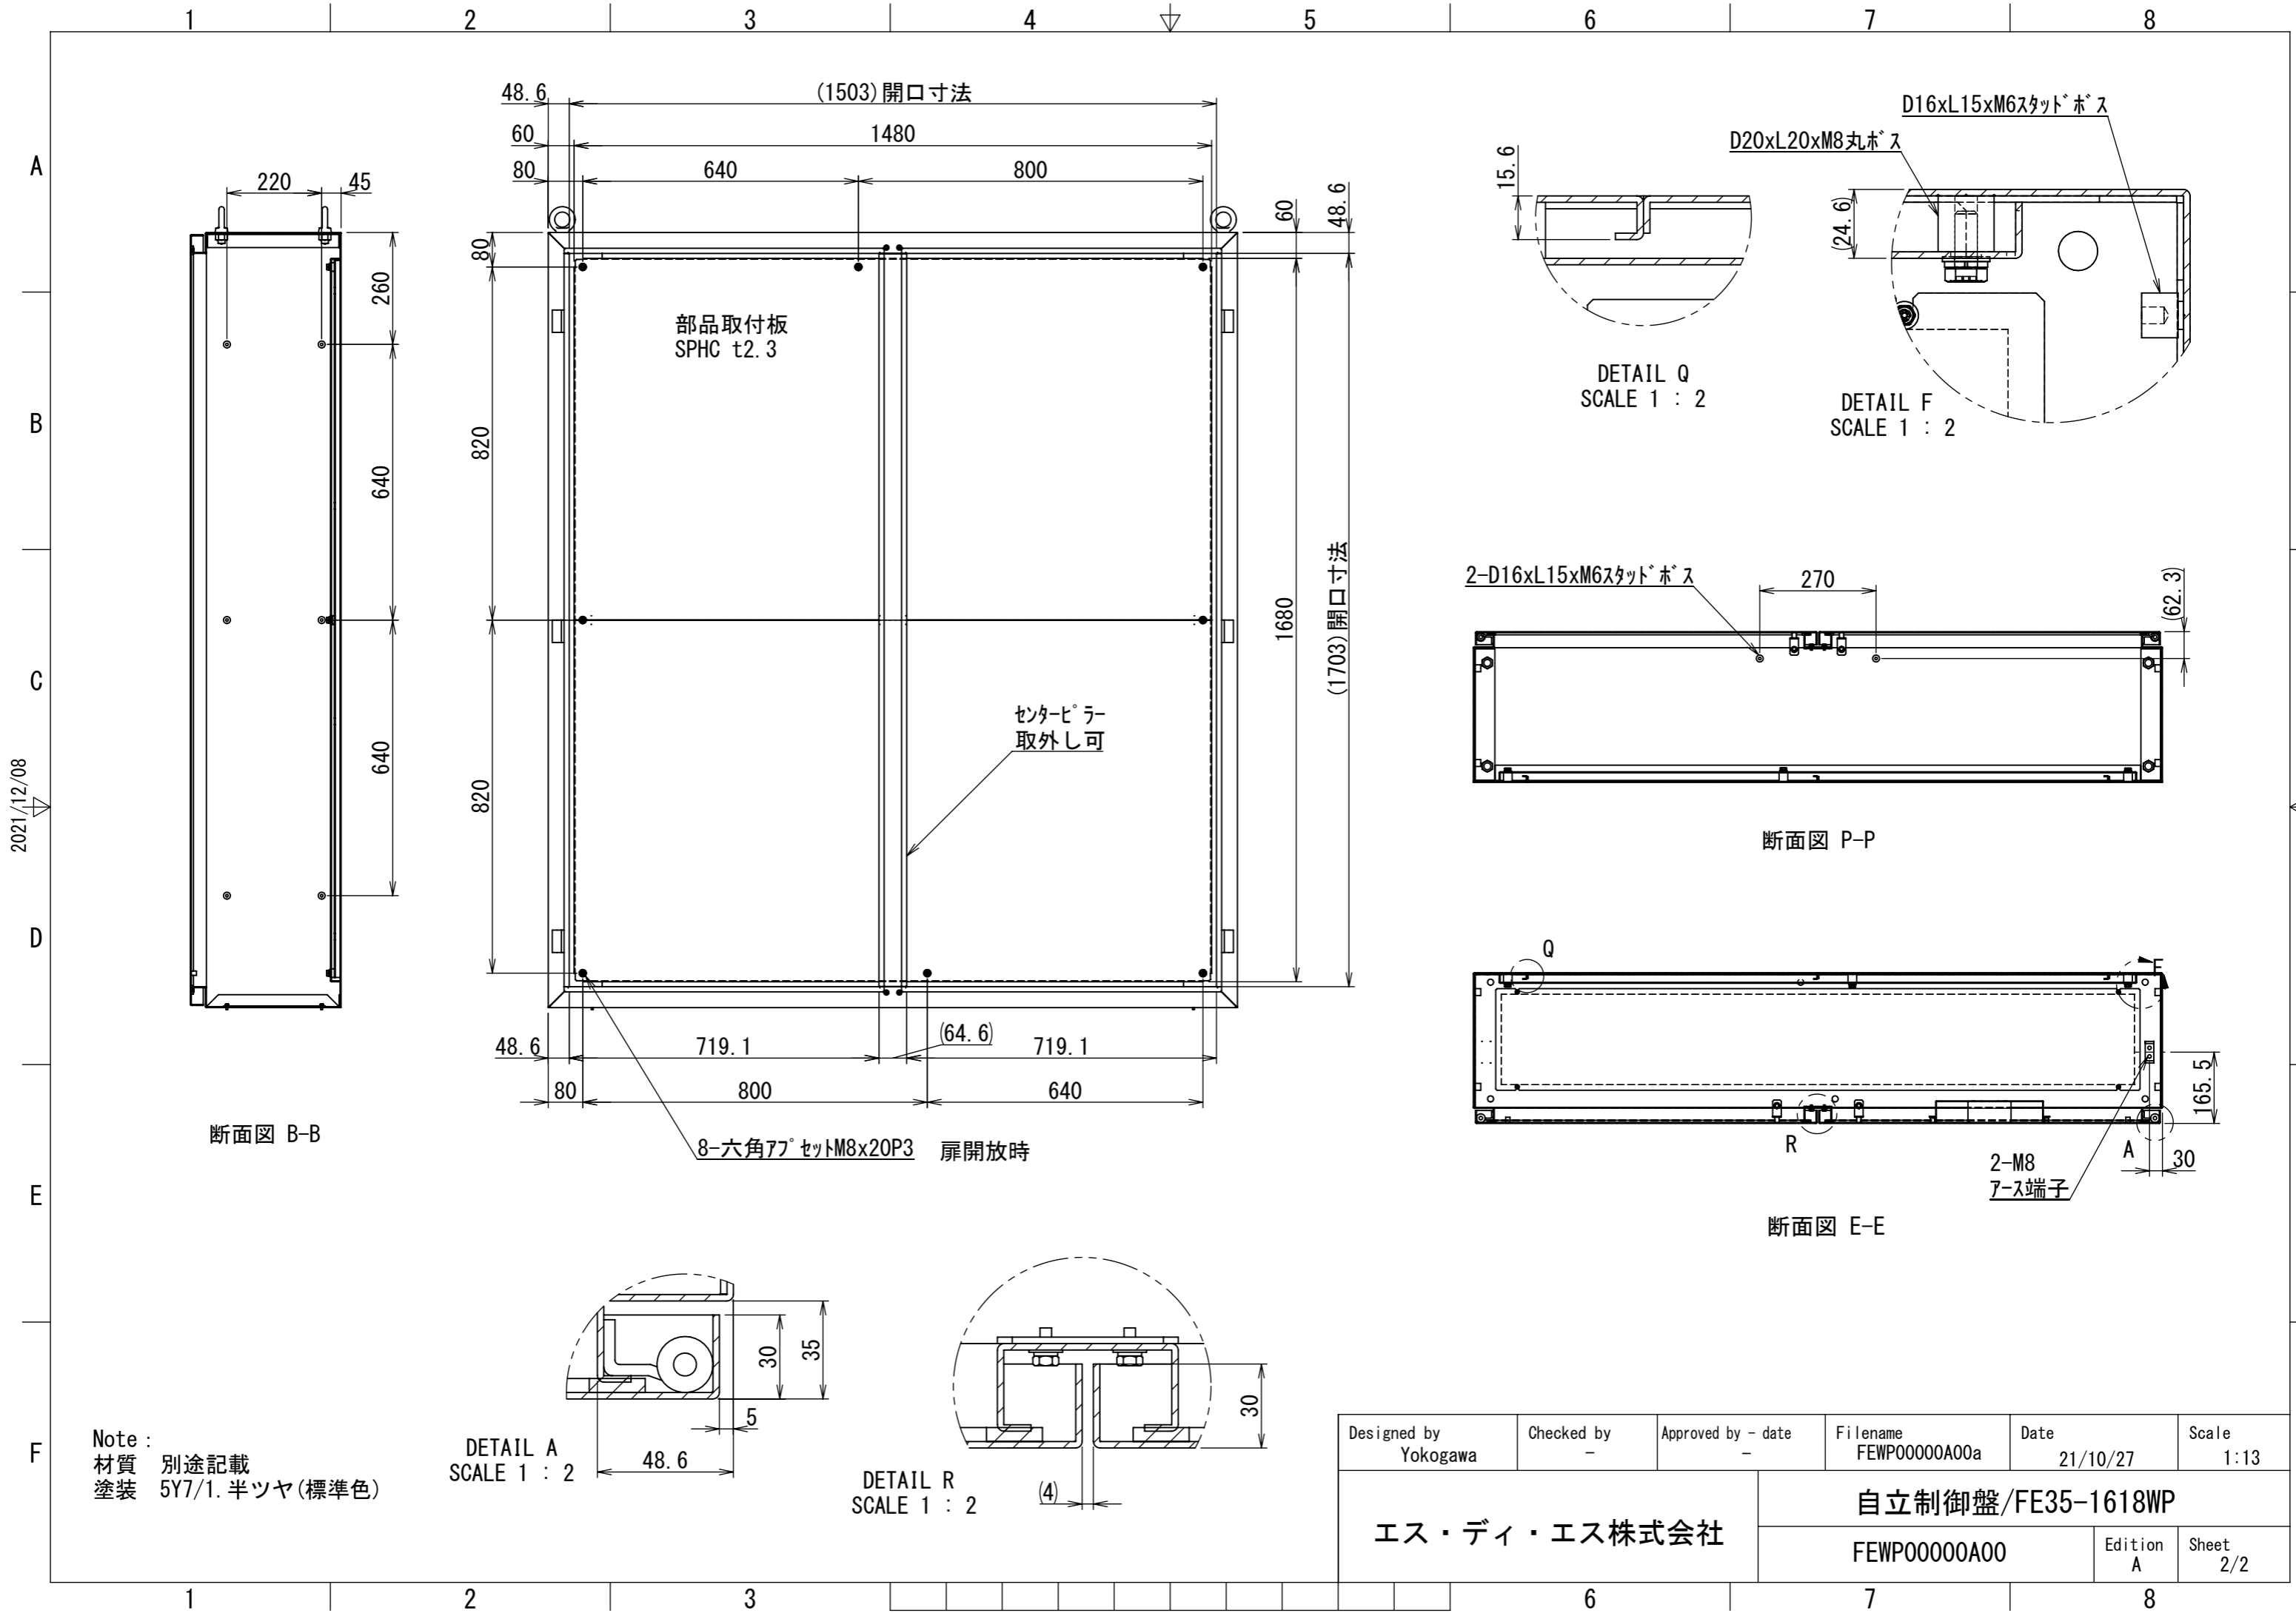

REV.	DESCRIPTION	DATE	APPL.
A	新規作成	2021/10/27	

2021/12/08

Note :  
 材質 別途記載  
 塗装 5Y7/1. 半ツヤ(標準色)

Designed by Yokogawa	Checked by -	Approved by - date -	Filename FEWP00000A00a	Date 21/10/27	Scale 1:15
エス・ディ・エス株式会社			自立制御盤/FE35-1618WP		
			FEWP00000A00	Edition A	Sheet 1/2

2021/12/08

Note :  
 材質 別途記載  
 塗装 5Y7/1. 半ツヤ(標準色)

Designed by Yokogawa	Checked by -	Approved by - date -	Filename FEWP00000A00a	Date 21/10/27	Scale 1:13
エス・ディ・エス株式会社			自立制御盤/FE35-1618WP		
			FEWP00000A00	Edition A	Sheet 2/2