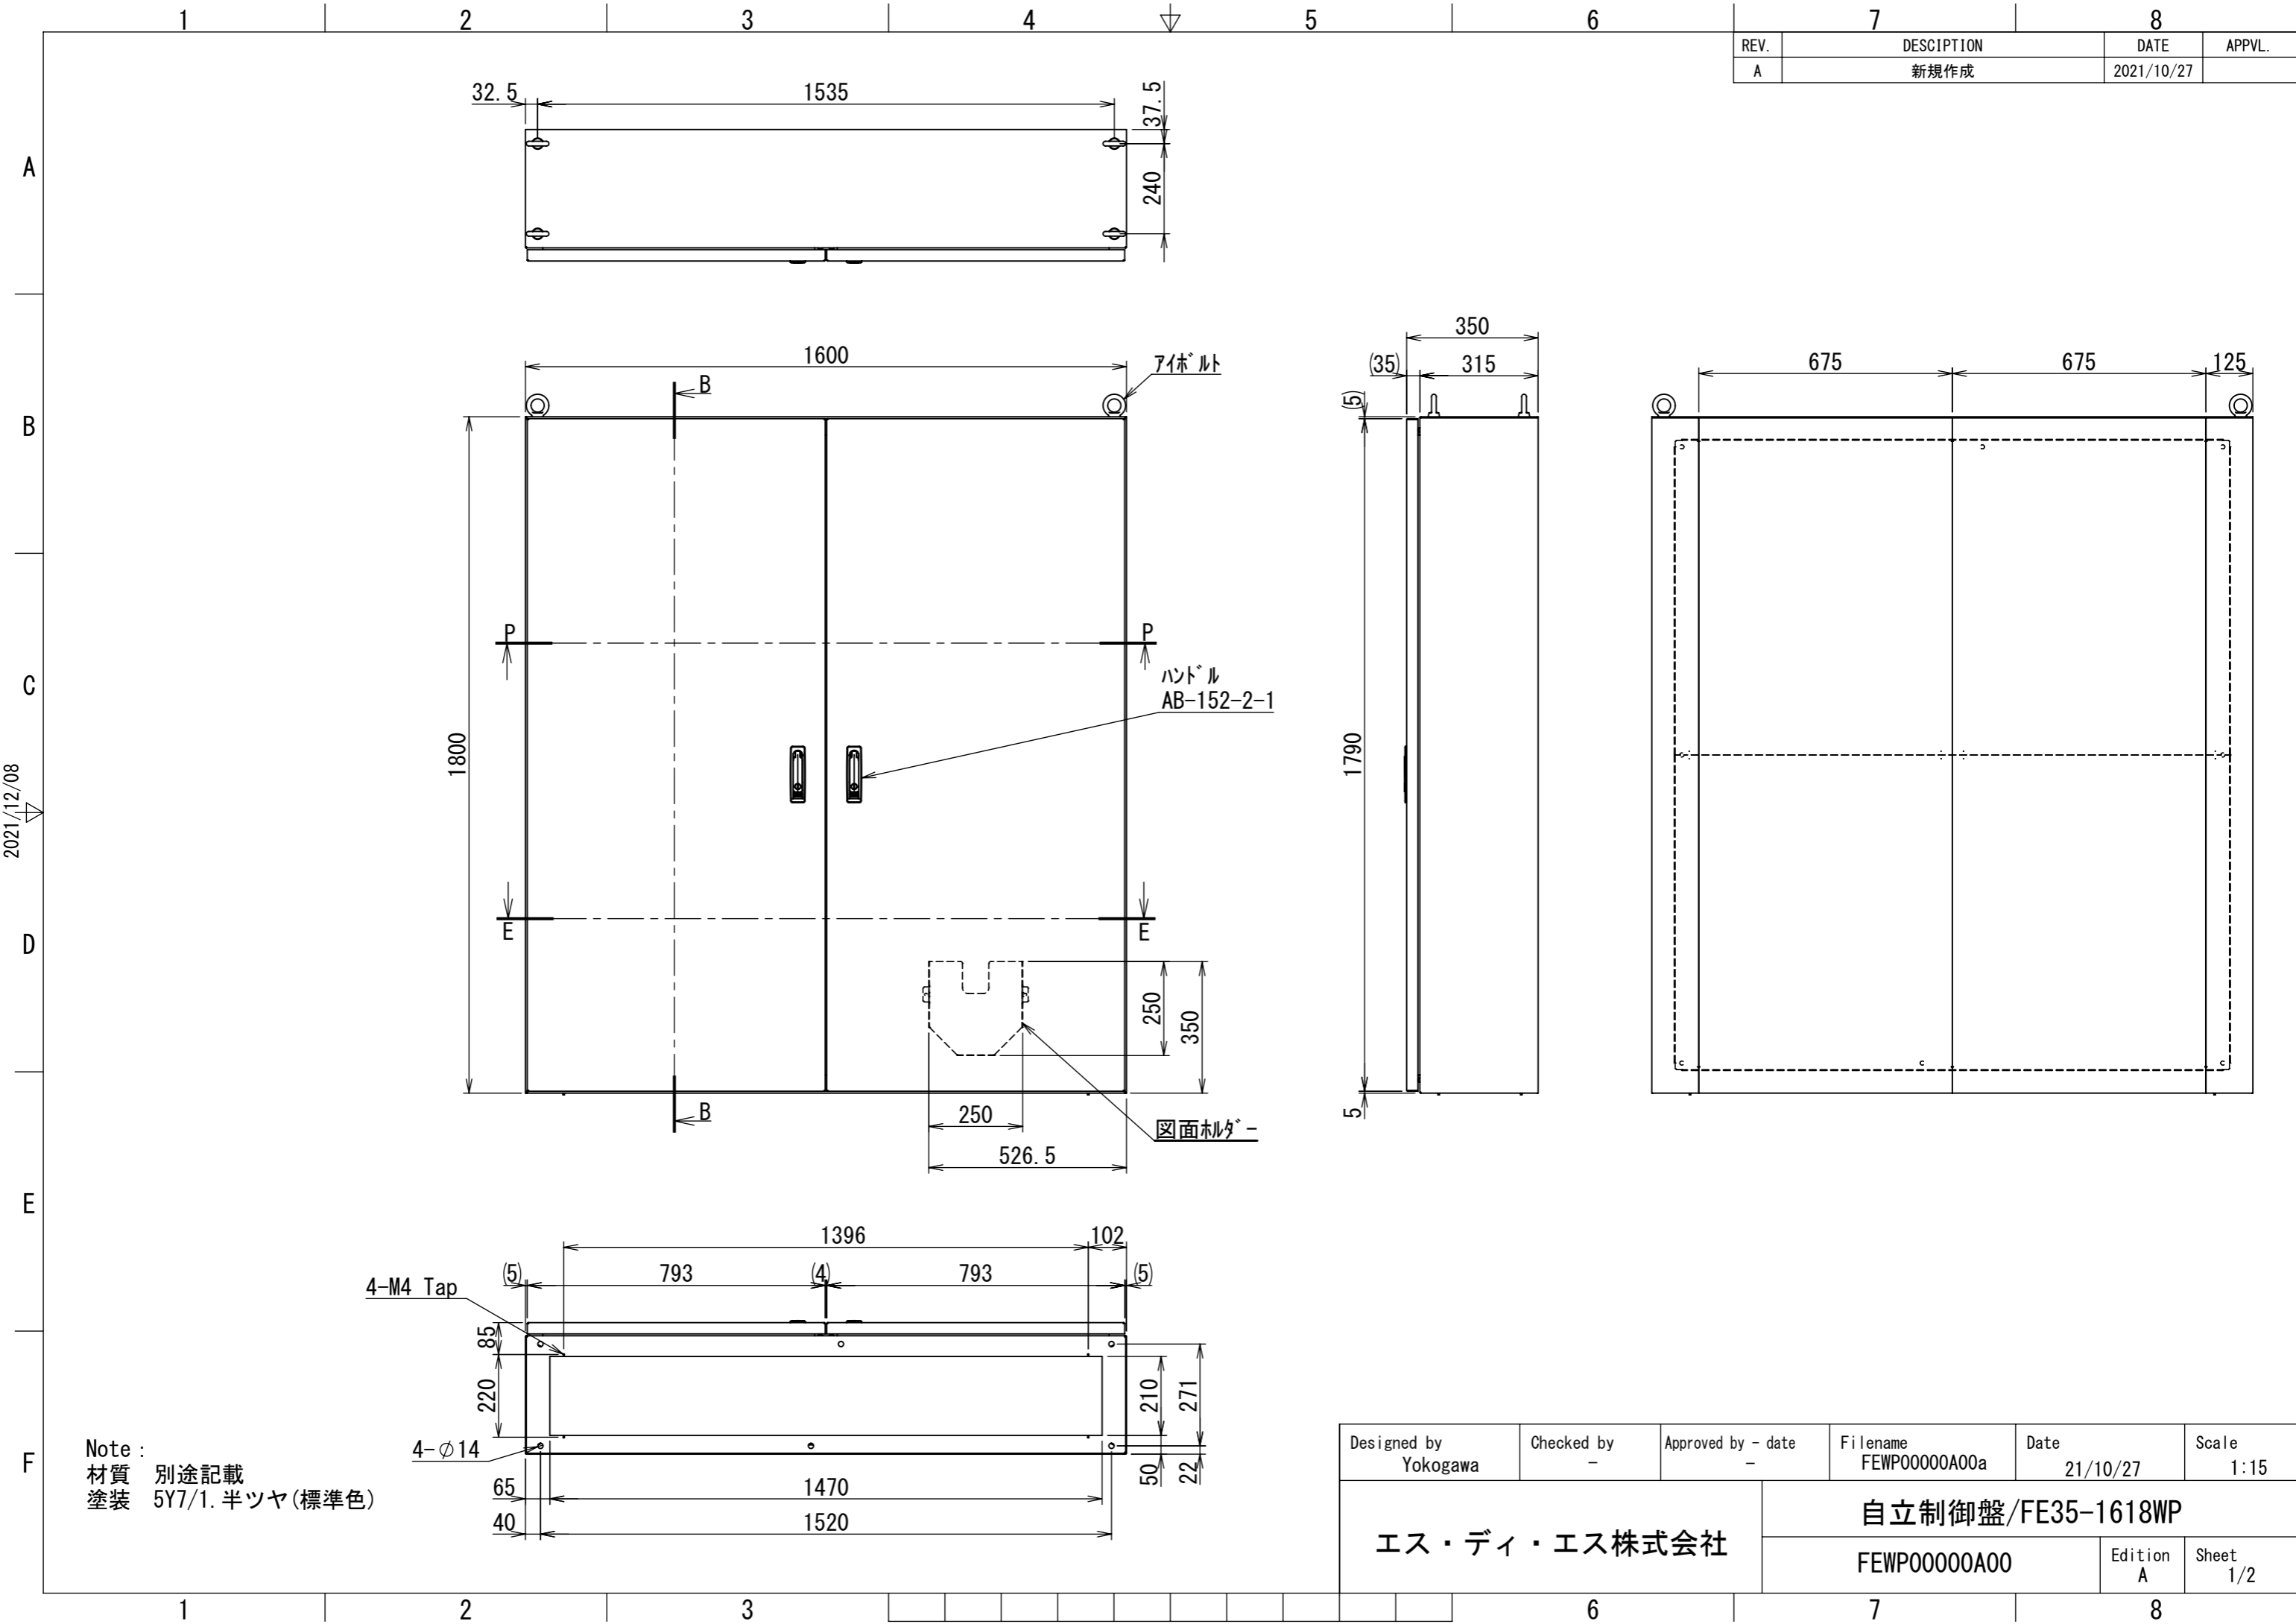

REV.	DESCRIPTION	DATE	APPL.
A	新規作成	2021/10/27	

2021/12/08

Note :  
 材質 別途記載  
 塗装 5Y7/1. 半ツヤ(標準色)

Designed by Yokogawa	Checked by -	Approved by - date -	Filename FEWP00000A00a	Date 21/10/27	Scale 1:15
エス・ディ・エス株式会社			自立制御盤/FE35-1618WP		
			FEWP00000A00	Edition A	Sheet 1/2

2021/12/08

Note :  
 材質 別途記載  
 塗装 5Y7/1. 半ツヤ(標準色)

Designed by Yokogawa	Checked by -	Approved by - date -	Filename FEWP00000A00a	Date 21/10/27	Scale 1:13
エス・ディ・エス株式会社			自立制御盤/FE35-1618WP		
			FEWP00000A00	Edition A	Sheet 2/2