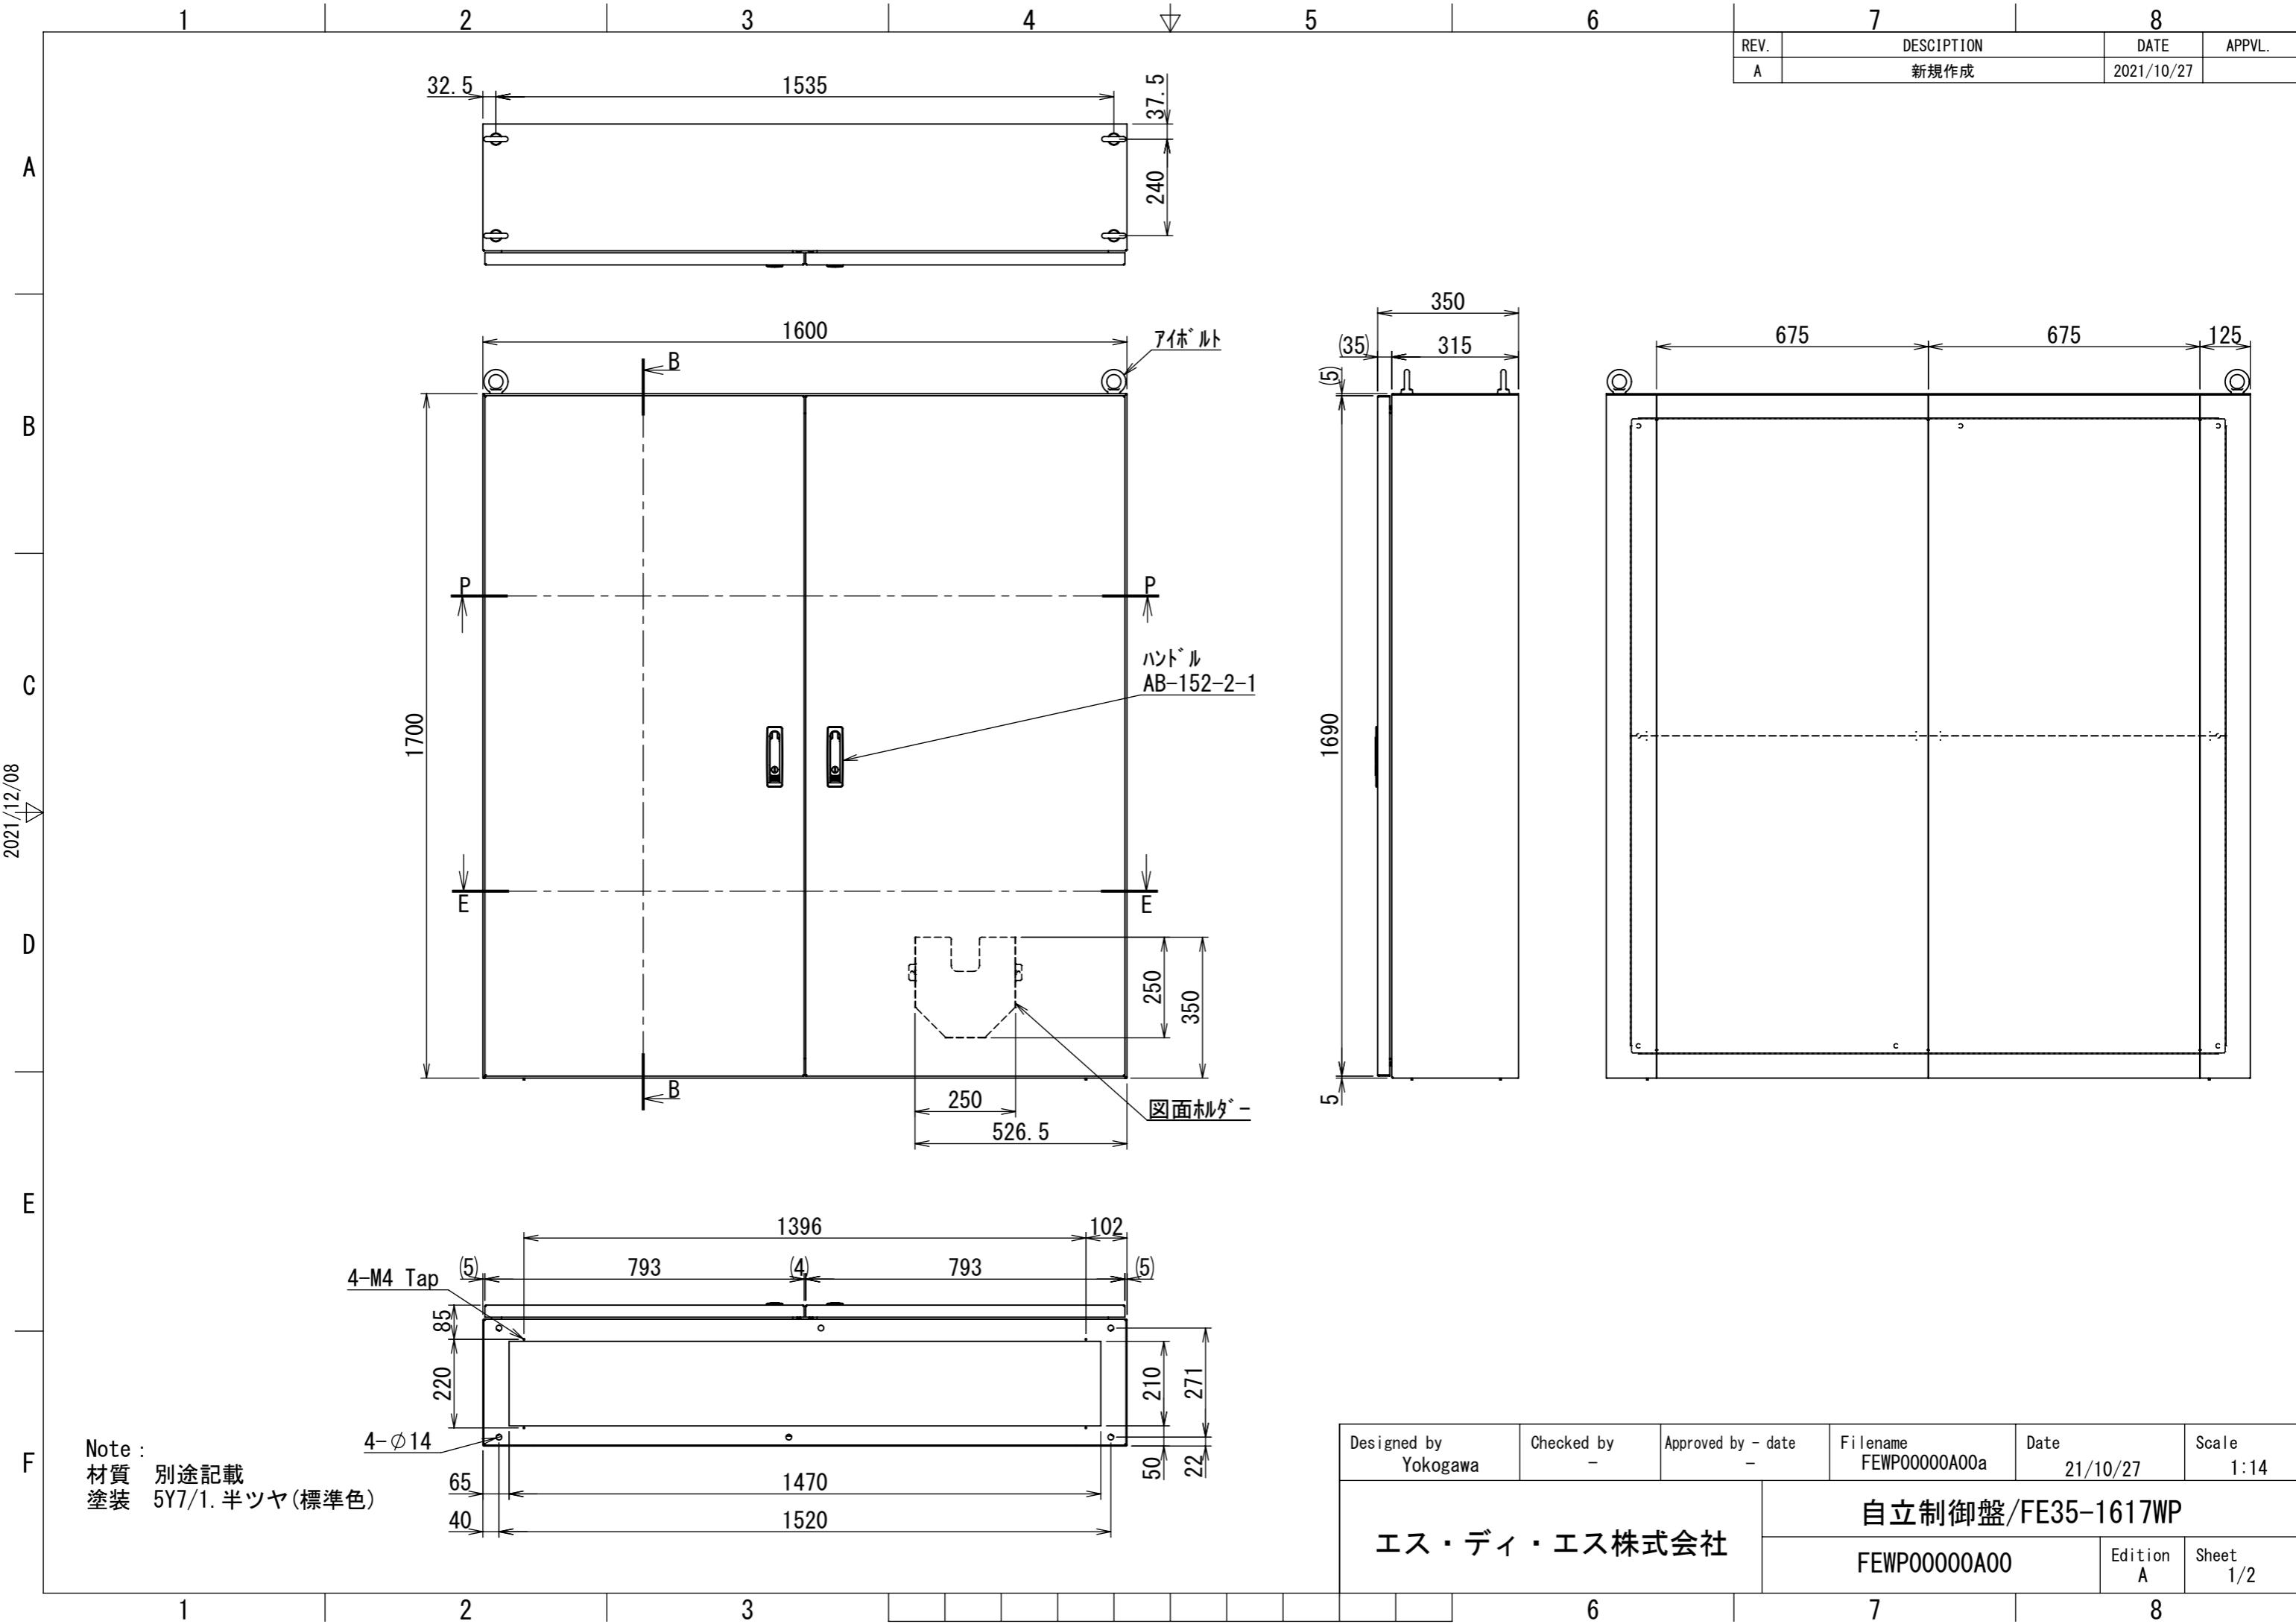

REV.	DESCRIPTION	DATE	APPL.
A	新規作成	2021/10/27	

2021/12/08

Note :
 材質 別途記載
 塗装 5Y7/1. 半ツヤ(標準色)

Designed by Yokogawa	Checked by -	Approved by - date -	Filename FEWP00000A00a	Date 21/10/27	Scale 1:14
エス・ディ・エス株式会社			自立制御盤/FE35-1617WP		
			FEWP00000A00	Edition A	Sheet 1/2

2021/12/08

Note :
 材質 別途記載
 塗装 5Y7/1. 半ツヤ(標準色)

Designed by Yokogawa	Checked by -	Approved by - date -	Filename FEWP00000A00a	Date 21/10/27	Scale 1:12
エス・ディ・エス株式会社			自立制御盤/FE35-1617WP		
			FEWP00000A00	Edition A	Sheet 2/2