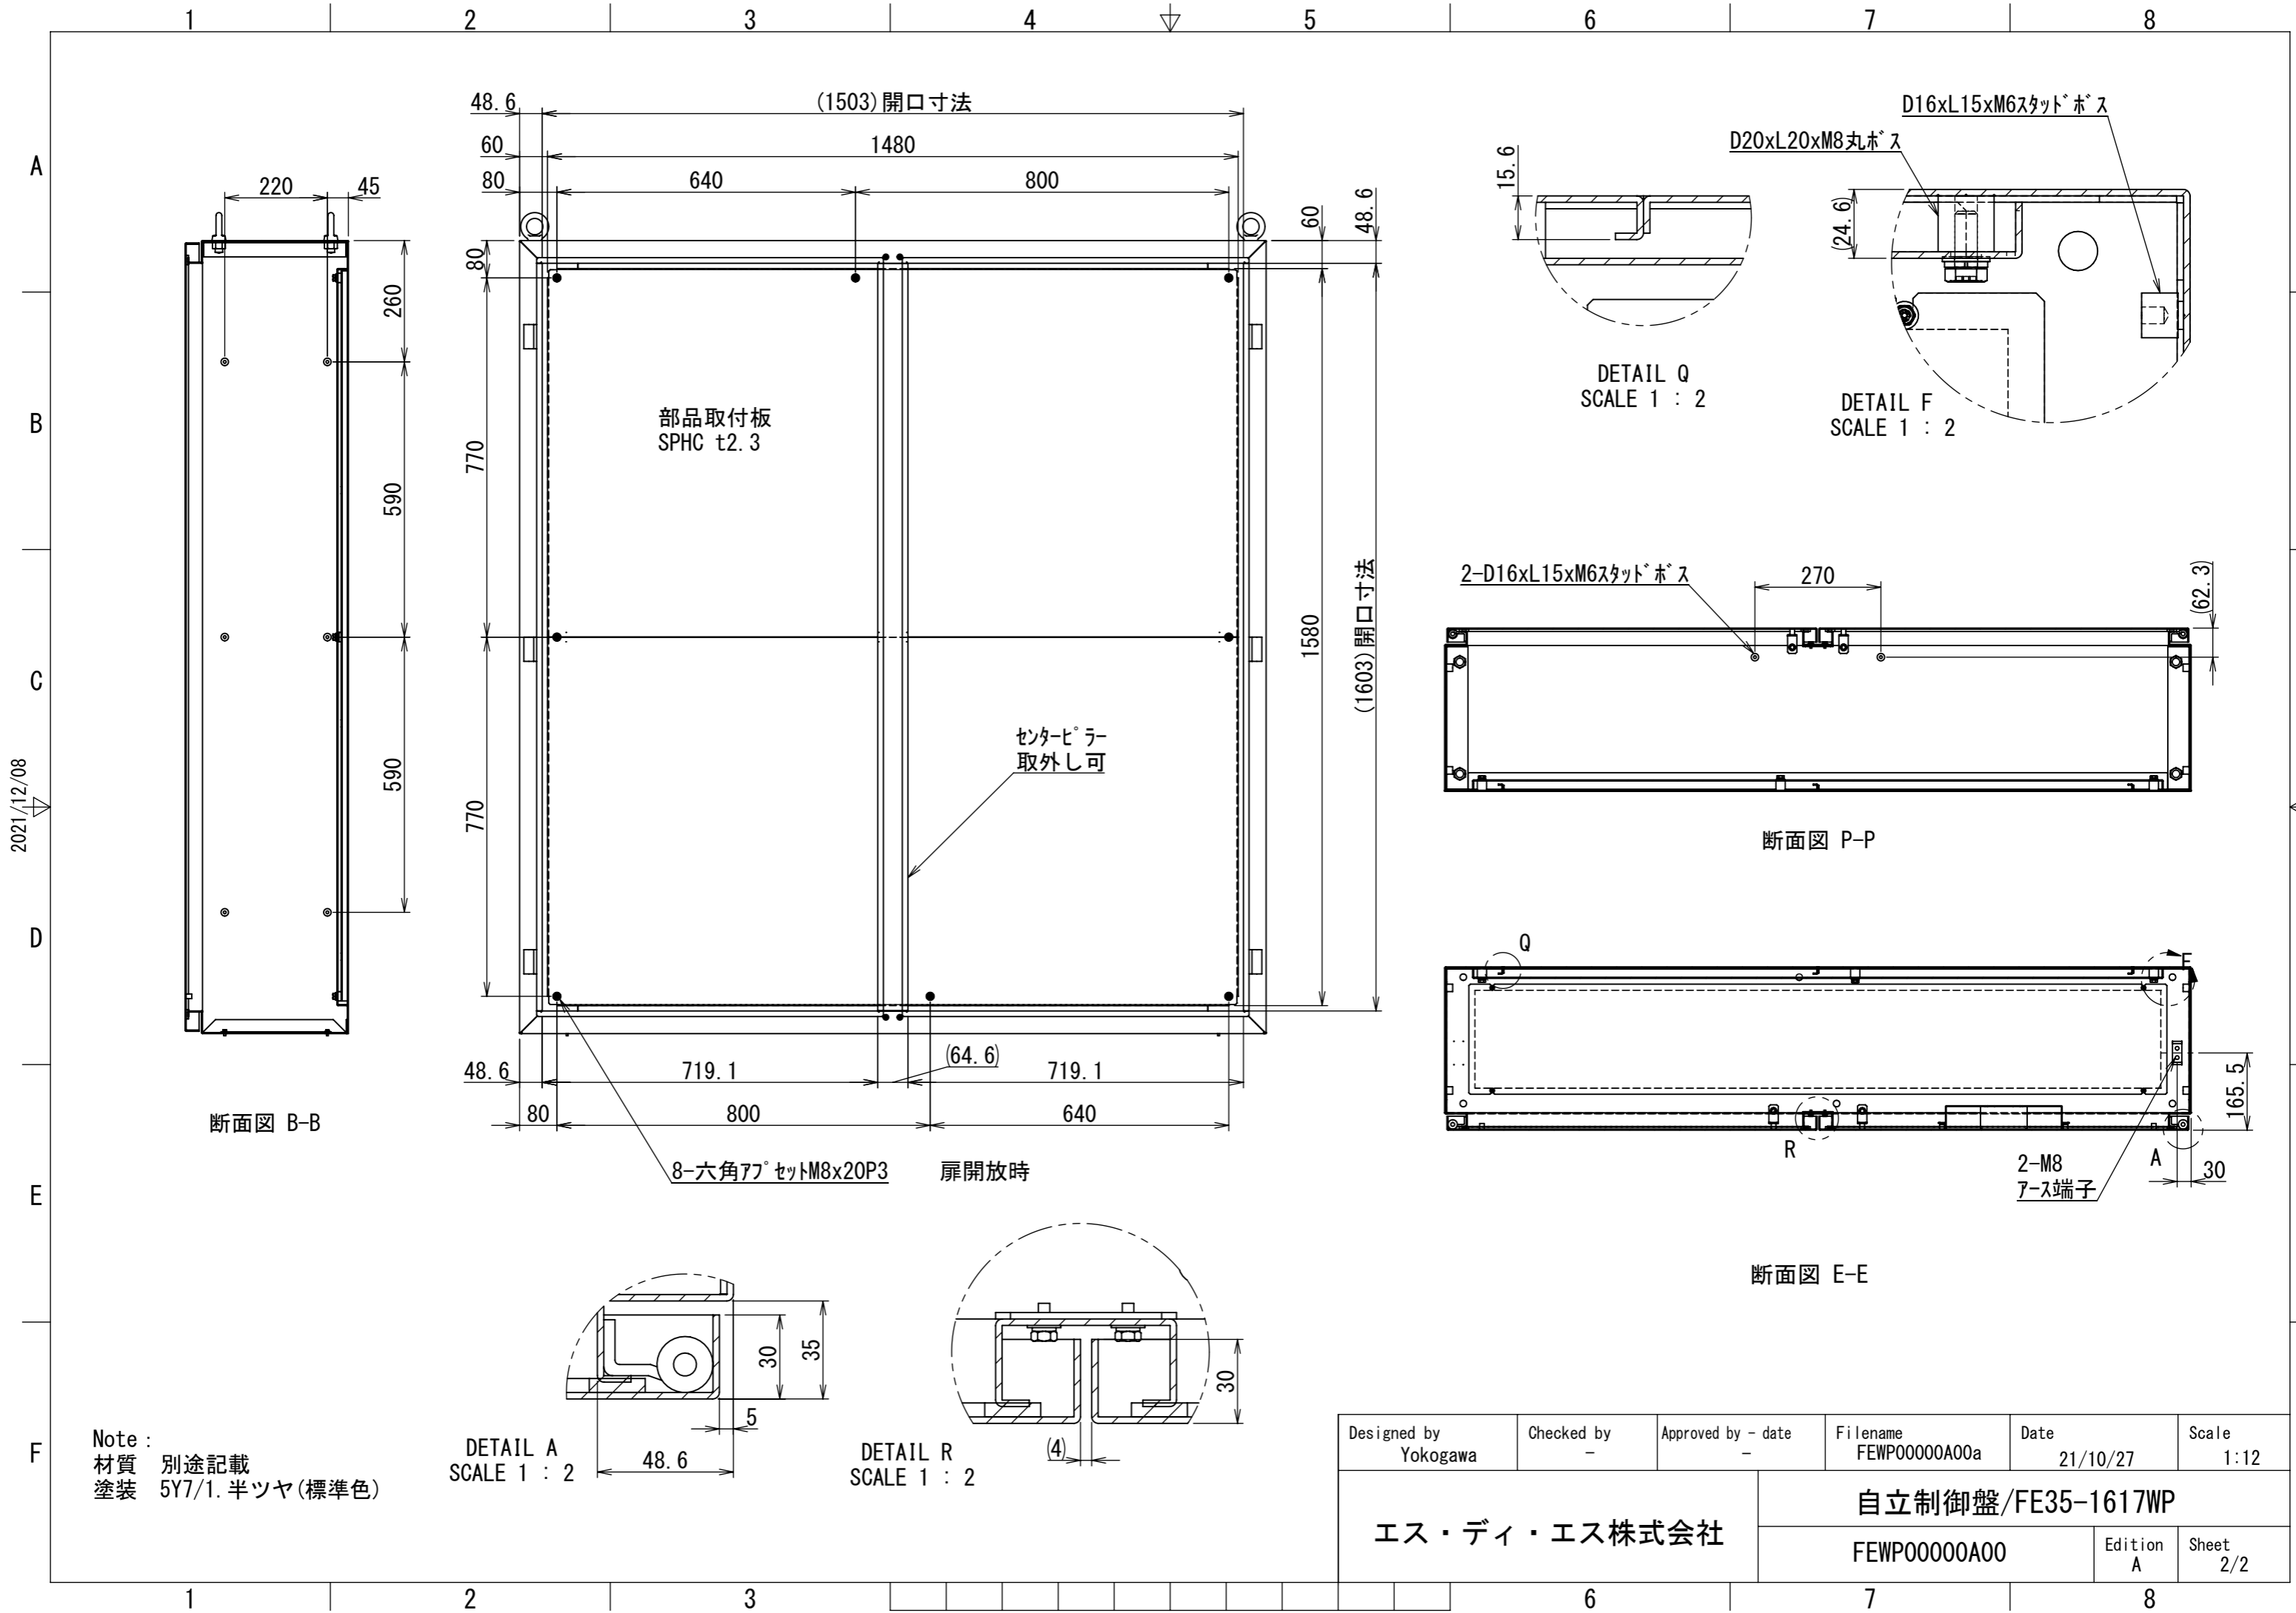

REV.	DESCRIPTION	DATE	APPL.
A	新規作成	2021/10/27	

2021/12/08

Note :
 材質 別途記載
 塗装 5Y7/1. 半ツヤ(標準色)

Designed by Yokogawa	Checked by -	Approved by - date -	Filename FEWP00000A00a	Date 21/10/27	Scale 1:14
エス・ディ・エス株式会社			自立制御盤/FE35-1617WP		
			FEWP00000A00	Edition A	Sheet 1/2

2021/12/08

Note :
 材質 別途記載
 塗装 5Y7/1. 半ツヤ(標準色)

Designed by Yokogawa	Checked by -	Approved by - date -	Filename FEWP00000A00a	Date 21/10/27	Scale 1:12
エス・ディ・エス株式会社			自立制御盤/FE35-1617WP		
			FEWP00000A00	Edition A	Sheet 2/2