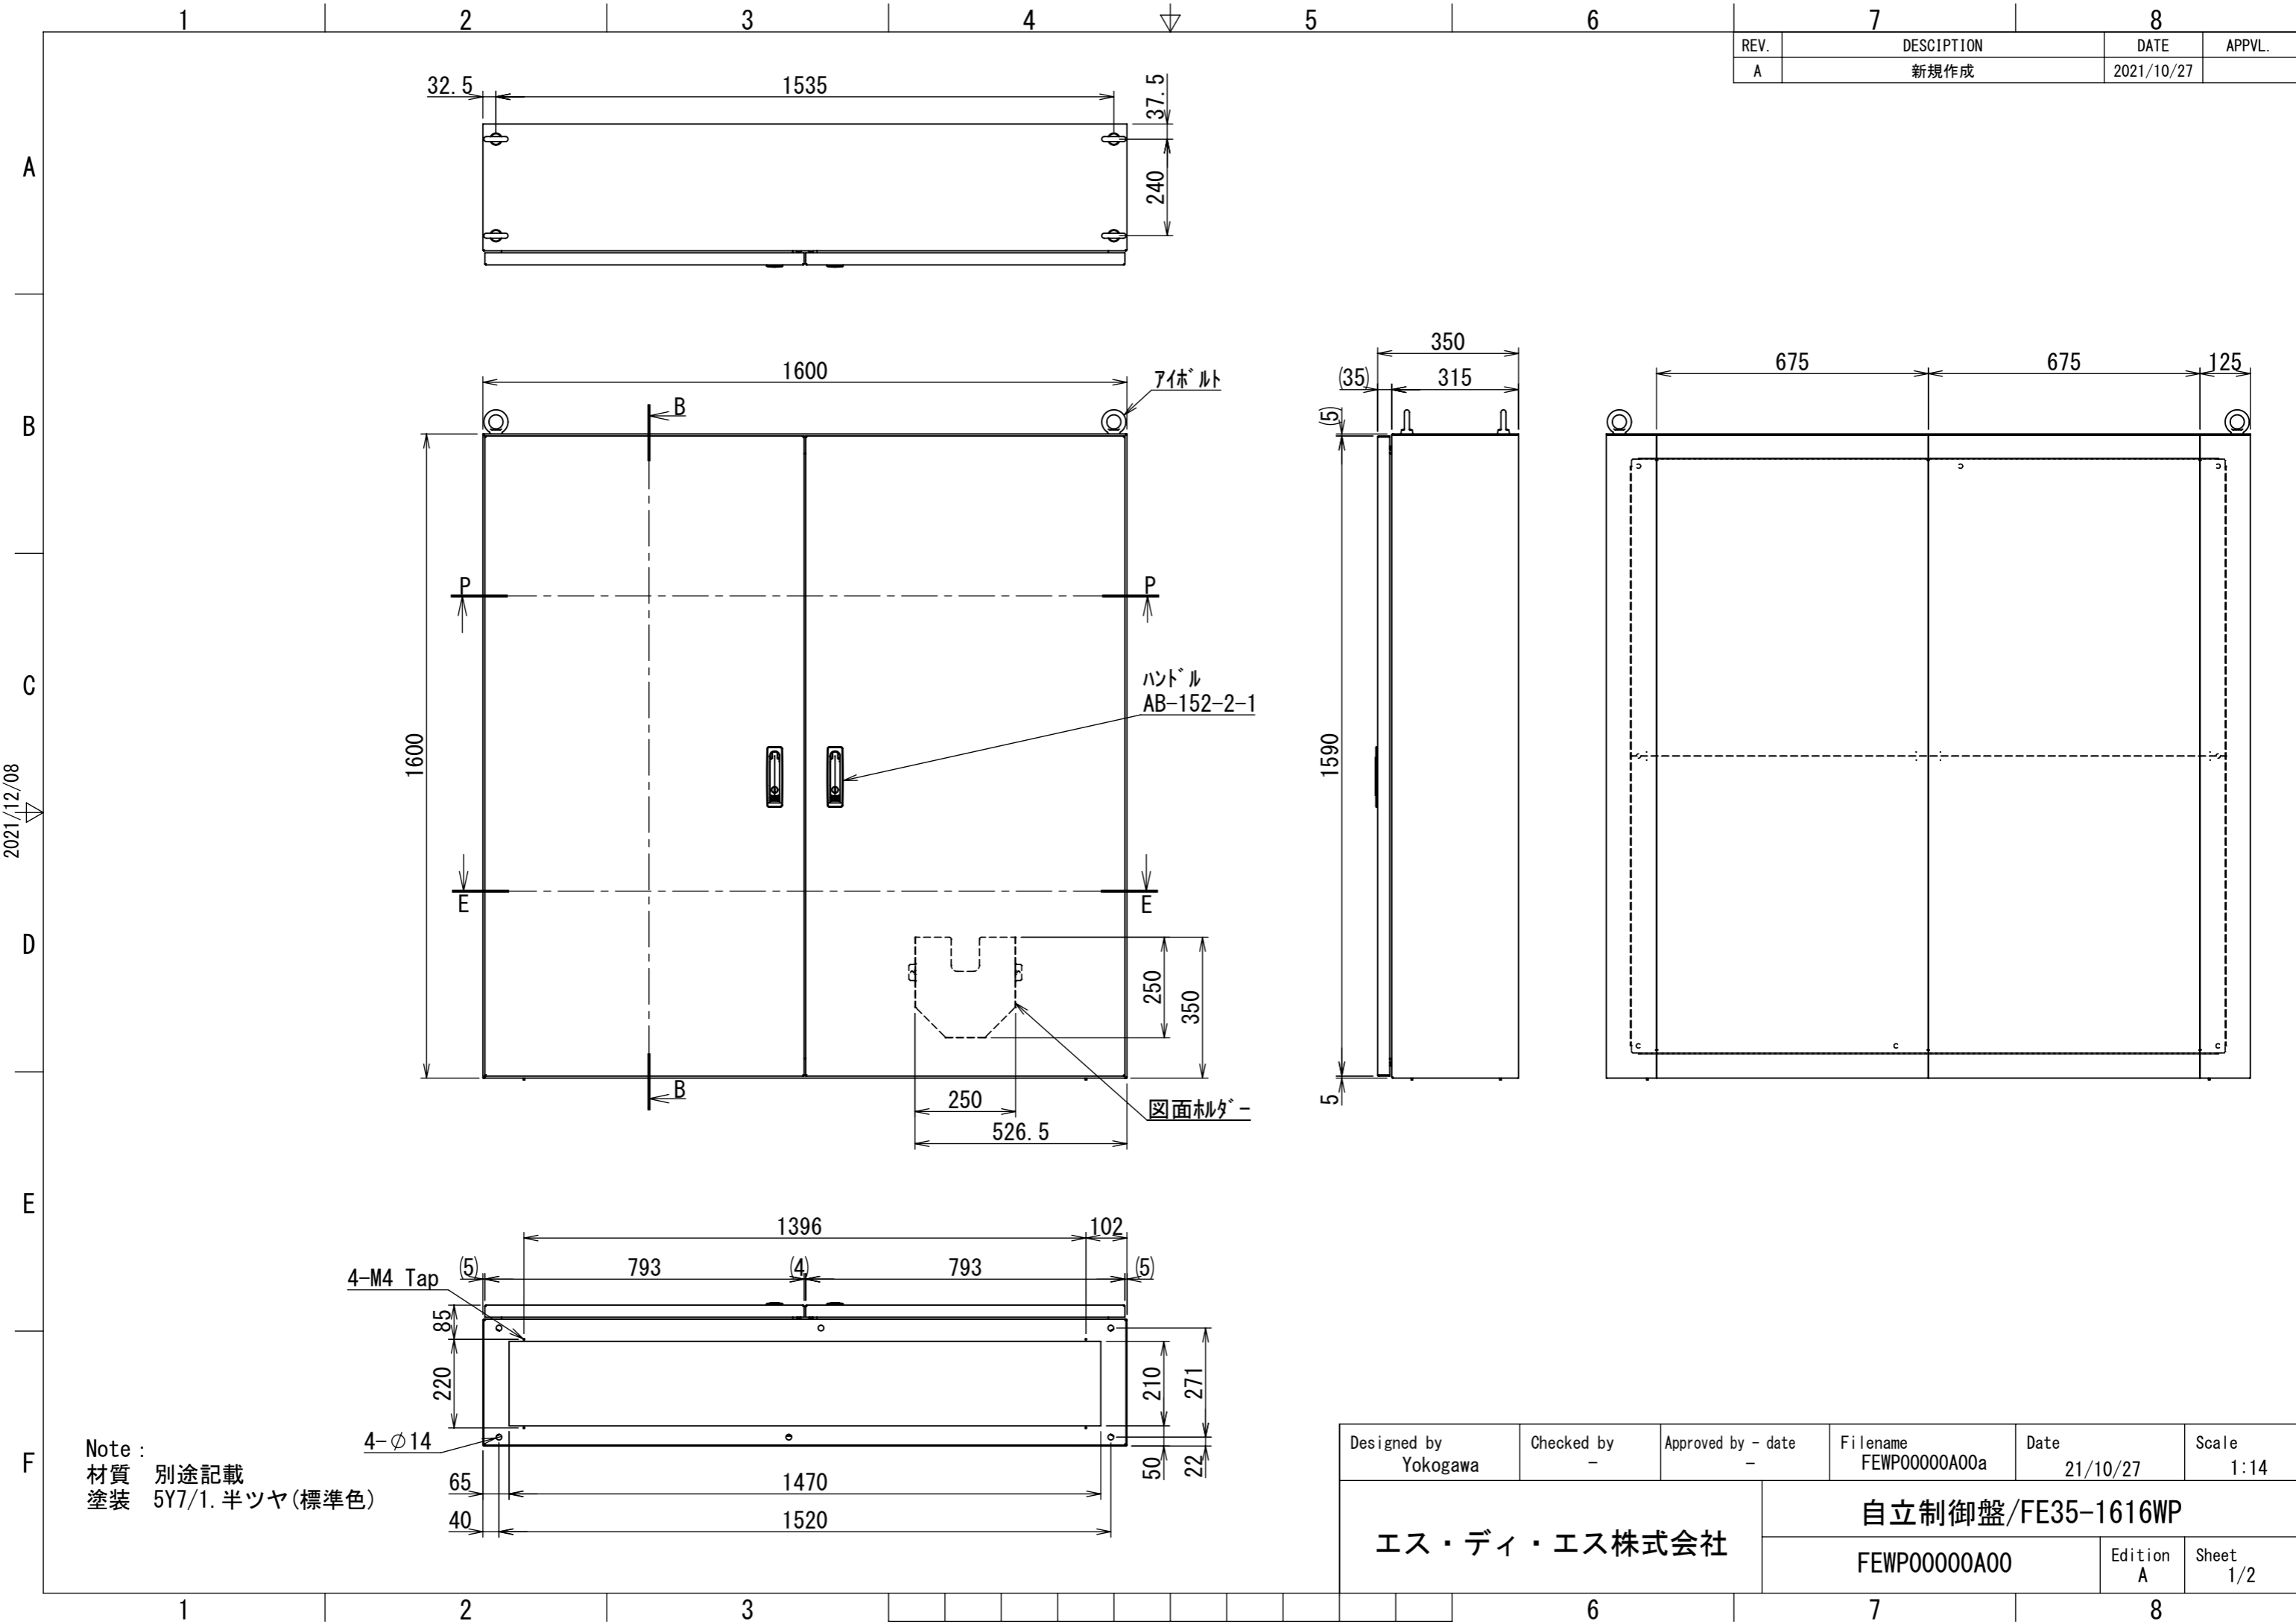

REV.	DESCRIPTION	DATE	APPL.
A	新規作成	2021/10/27	

2021/12/08

Note :  
 材質 別途記載  
 塗装 5Y7/1. 半ツヤ(標準色)

Designed by Yokogawa	Checked by -	Approved by - date -	Filename FEWP00000A00a	Date 21/10/27	Scale 1:14
エス・ディ・エス株式会社			自立制御盤/FE35-1616WP		
			FEWP00000A00	Edition A	Sheet 1/2

2021/12/08

Note :  
 材質 別途記載  
 塗装 5Y7/1. 半ツヤ(標準色)

Designed by Yokogawa	Checked by -	Approved by - date -	Filename FEWP00000A00a	Date 21/10/27	Scale 1:12
エス・ディ・エス株式会社			自立制御盤/FE35-1616WP		
			FEWP00000A00	Edition A	Sheet 2/2