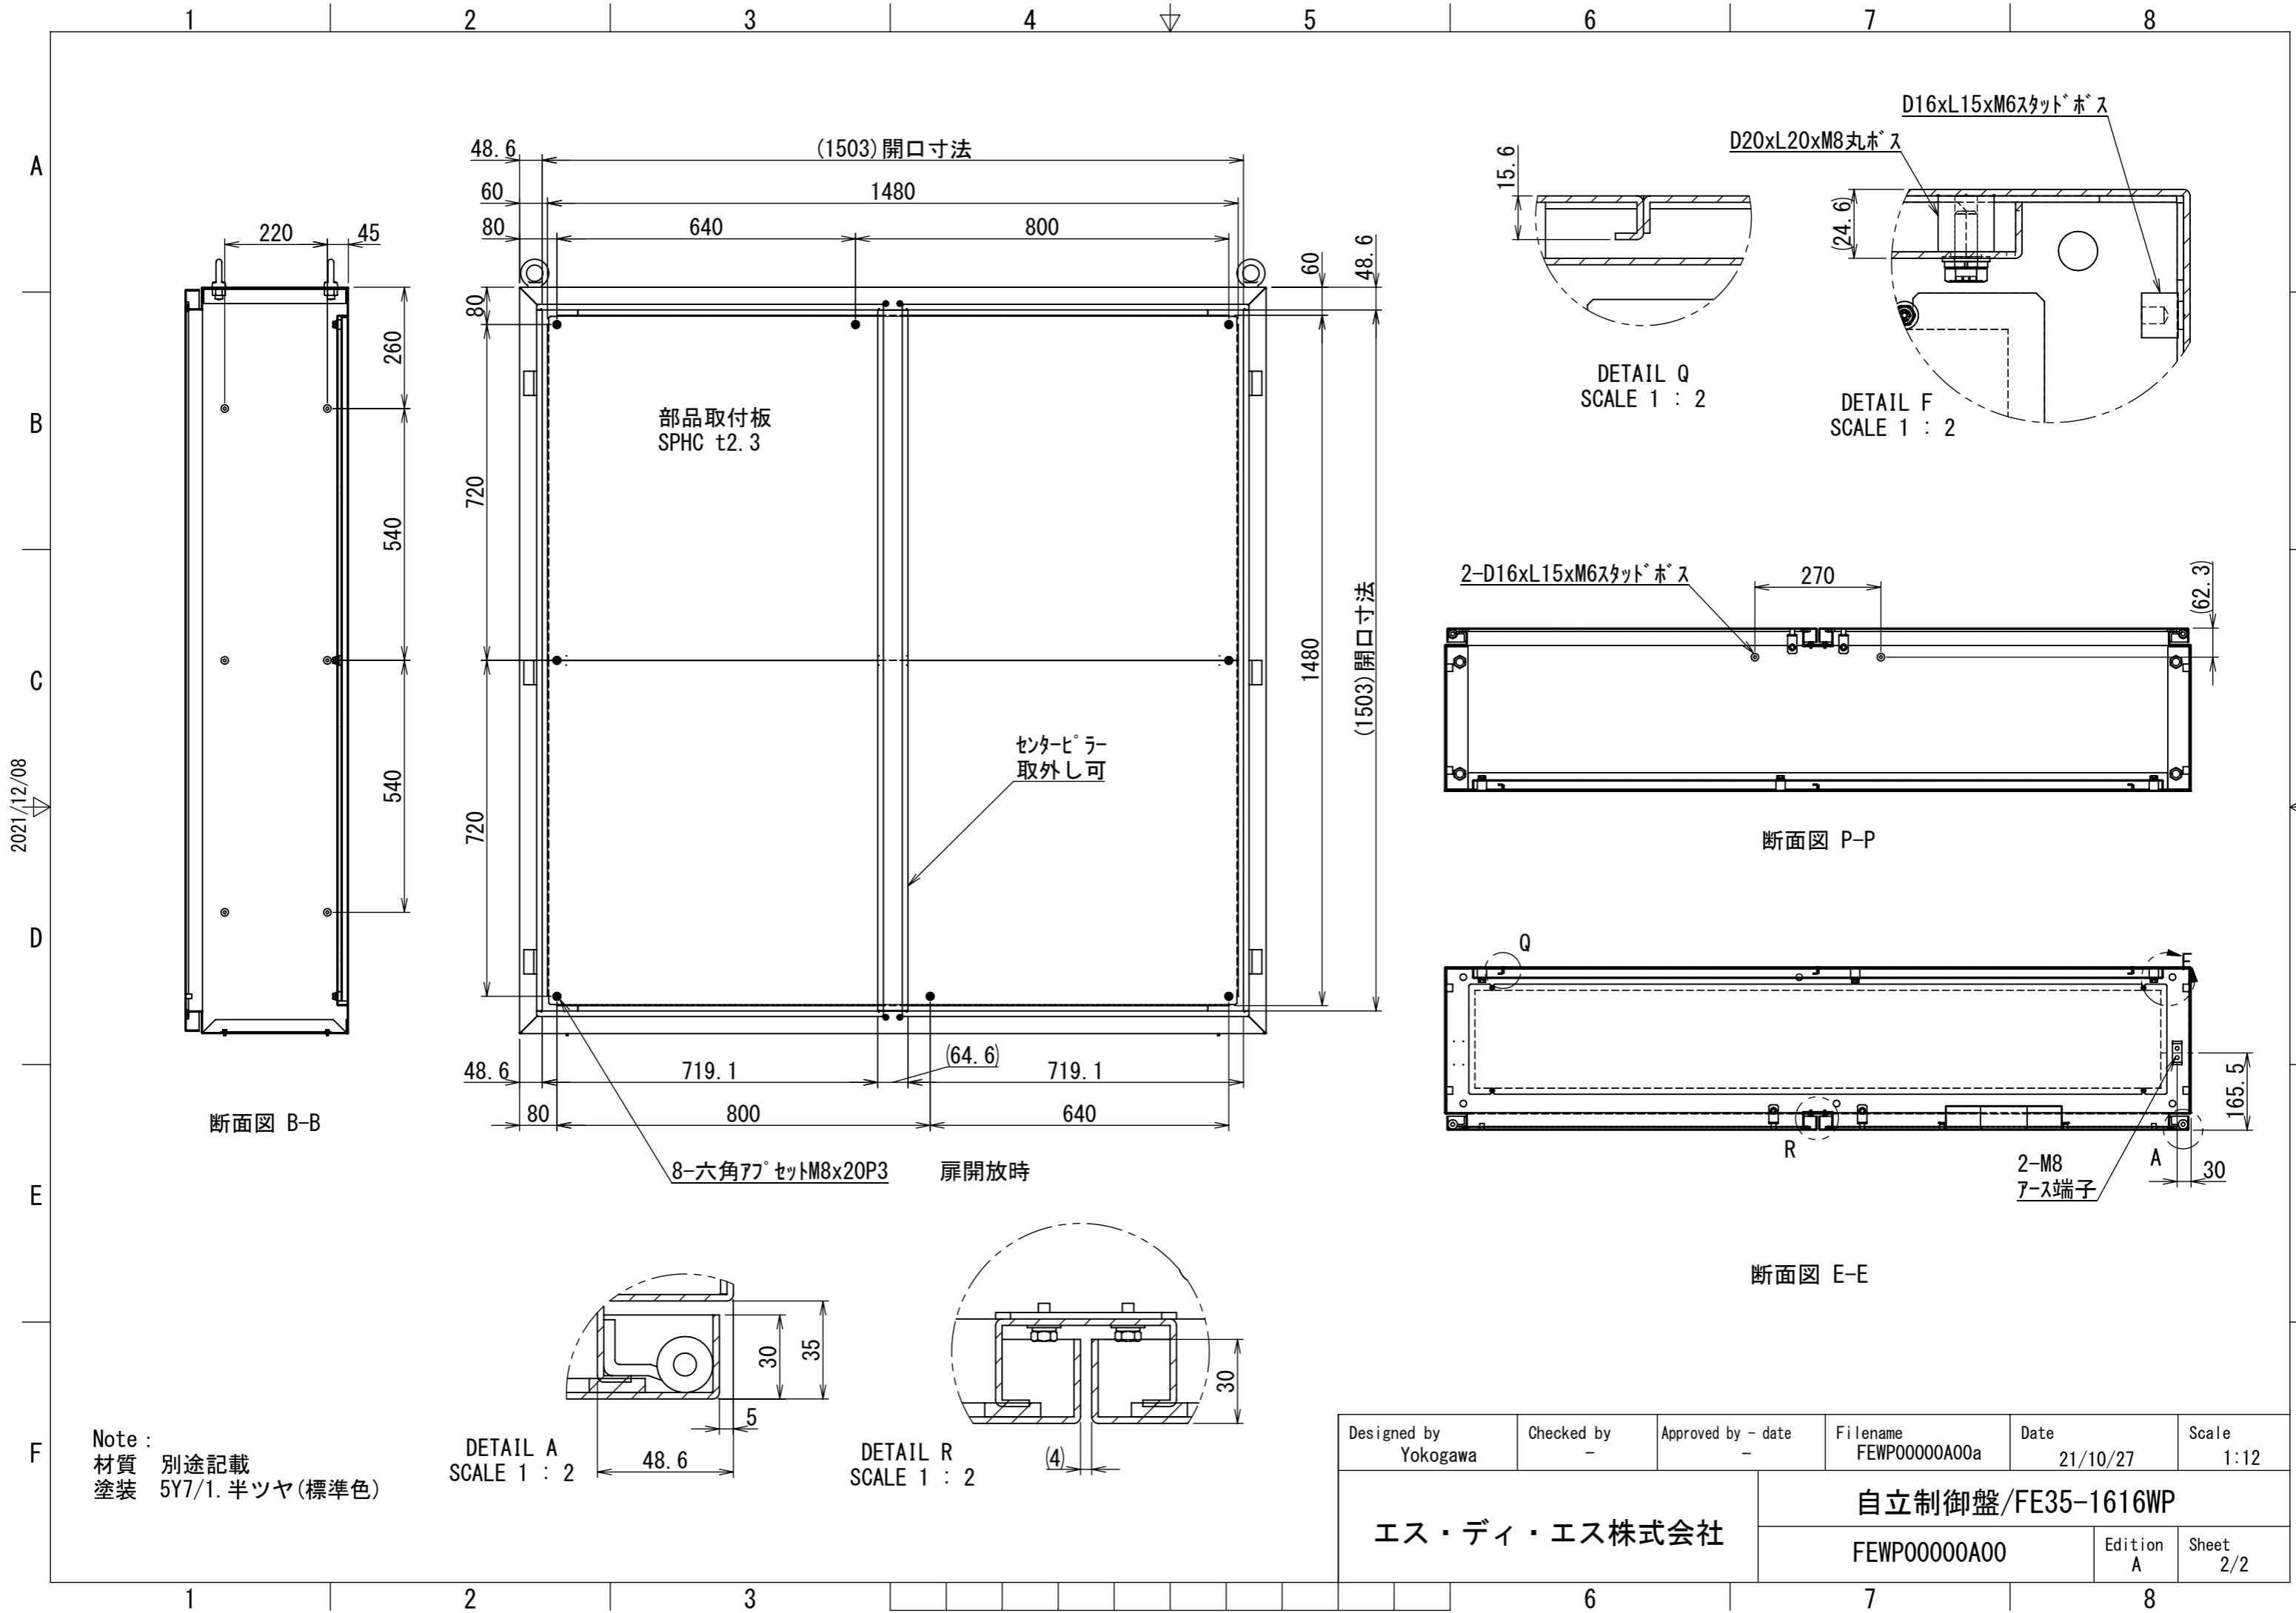

REV.	DESCRIPTION	DATE	APPL.
A	新規作成	2021/10/27	

2021/12/08

Note :  
 材質 別途記載  
 塗装 5Y7/1. 半ツヤ(標準色)

Designed by Yokogawa	Checked by -	Approved by - date -	Filename FEWP00000A00a	Date 21/10/27	Scale 1:14
エス・ディ・エス株式会社			自立制御盤/FE35-1616WP		
			FEWP00000A00	Edition A	Sheet 1/2

2021/12/08

Note :  
 材質 別途記載  
 塗装 5Y7/1. 半ツヤ(標準色)

Designed by Yokogawa	Checked by -	Approved by - date -	Filename FEWP00000A00a	Date 21/10/27	Scale 1:12
エス・ディ・エス株式会社			自立制御盤/FE35-1616WP		
			FEWP00000A00	Edition A	Sheet 2/2