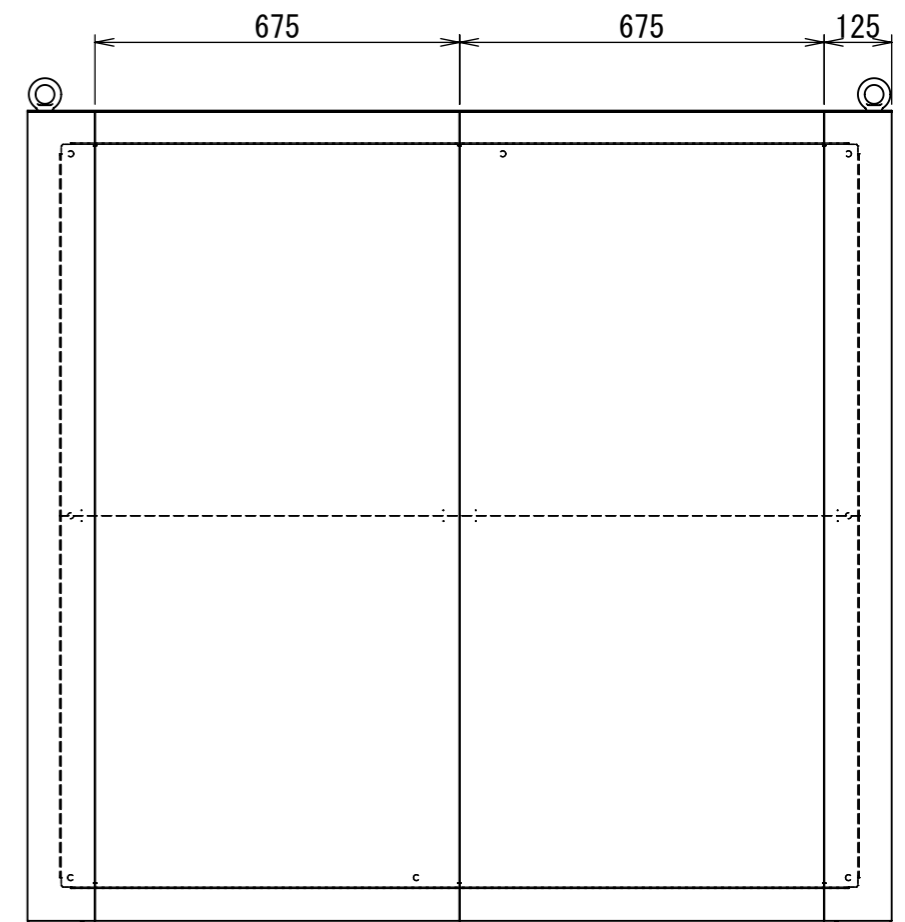

REV.	DESCRIPTION	DATE	APPL.
A	新規作成	2021/10/27	

Note :  
 材質 別途記載  
 塗装 5Y7/1. 半ツヤ(標準色)

Designed by Yokogawa	Checked by -	Approved by - date -	Filename FEWP00000A00a	Date 21/10/27	Scale 1:14
エス・ディ・エス株式会社			自立制御盤/FE35-1615WP		
			FEWP00000A00	Edition A	Sheet 1/2

2021/12/08

2021/12/08

Note :  
 材質 別途記載  
 塗装 5Y7/1. 半ツヤ(標準色)

Designed by Yokogawa	Checked by -	Approved by - date -	Filename FEWP00000A00a	Date 21/10/27	Scale 1:12
エス・ディ・エス株式会社			自立制御盤/FE35-1615WP		
			FEWP00000A00	Edition A	Sheet 2/2