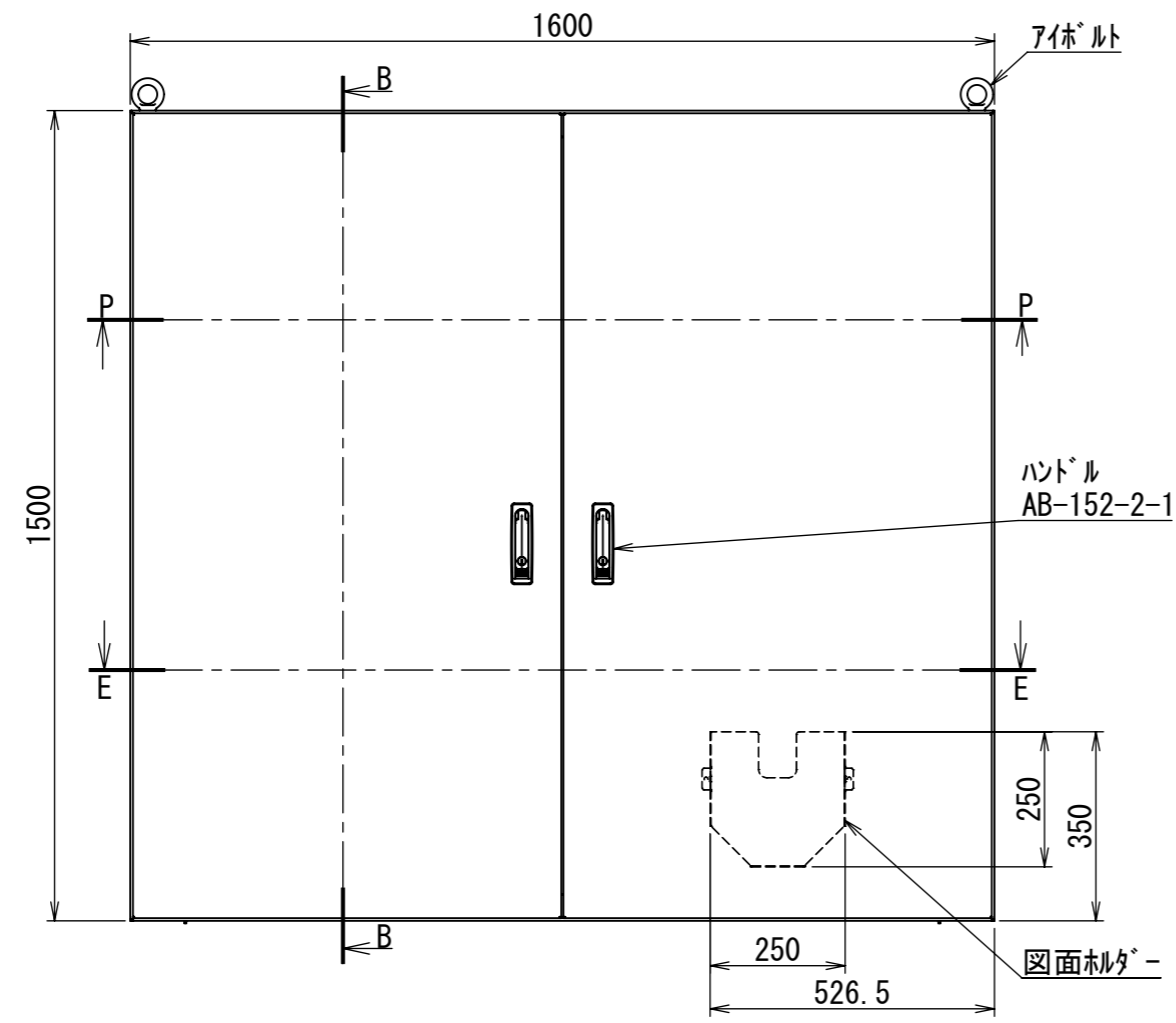

REV.	DESCRIPTION	DATE	APPL.
A	新規作成	2021/10/27	

Note :  
 材質 別途記載  
 塗装 5Y7/1. 半ツヤ(標準色)

Designed by Yokogawa	Checked by -	Approved by - date -	Filename FEWP00000A00a	Date 21/10/27	Scale 1:14
エス・ディ・エス株式会社			自立制御盤/FE35-1615WP		
			FEWP00000A00	Edition A	Sheet 1/2

2021/12/08

2021/12/08

Note :  
 材質 別途記載  
 塗装 5Y7/1. 半ツヤ(標準色)

Designed by Yokogawa	Checked by -	Approved by - date -	Filename FEWP00000A00a	Date 21/10/27	Scale 1:12
エス・ディ・エス株式会社			自立制御盤/FE35-1615WP		
			FEWP00000A00	Edition A	Sheet 2/2