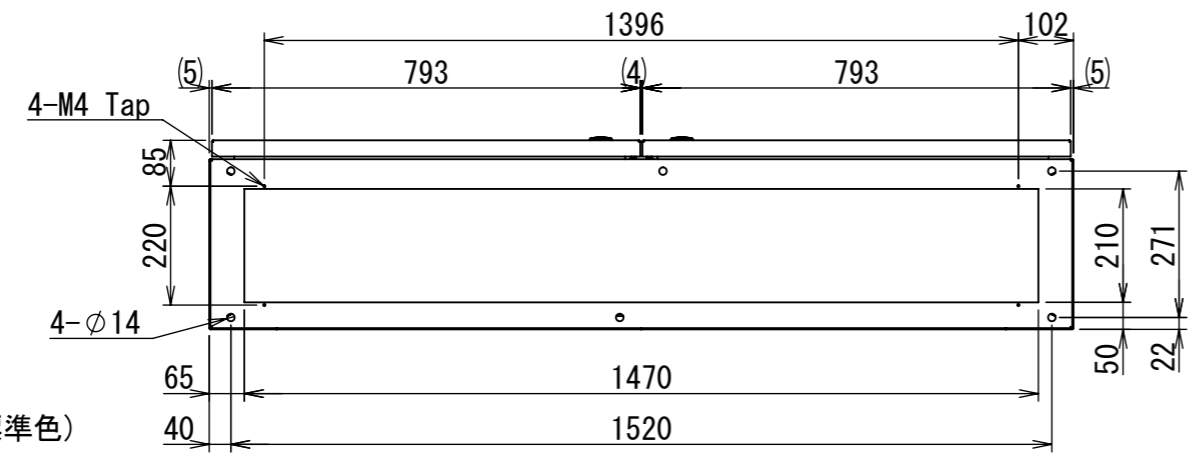

REV.	DESCRIPTION	DATE	APPL.
A	新規作成	2021/10/27	

Note :  
 材質 別途記載  
 塗装 5Y7/1. 半ツヤ(標準色)

Designed by Yokogawa	Checked by -	Approved by - date -	Filename FEWP00000A00a	Date 21/10/27	Scale 1:14
エス・ディ・エス株式会社			自立制御盤/FE35-1615WP		
			FEWP00000A00	Edition A	Sheet 1/2

2021/12/08

2021/12/08

Note :  
 材質 別途記載  
 塗装 5Y7/1. 半ツヤ(標準色)

Designed by Yokogawa	Checked by -	Approved by - date -	Filename FEWP00000A00a	Date 21/10/27	Scale 1:12
エス・ディ・エス株式会社			自立制御盤/FE35-1615WP		
			FEWP00000A00	Edition A	Sheet 2/2