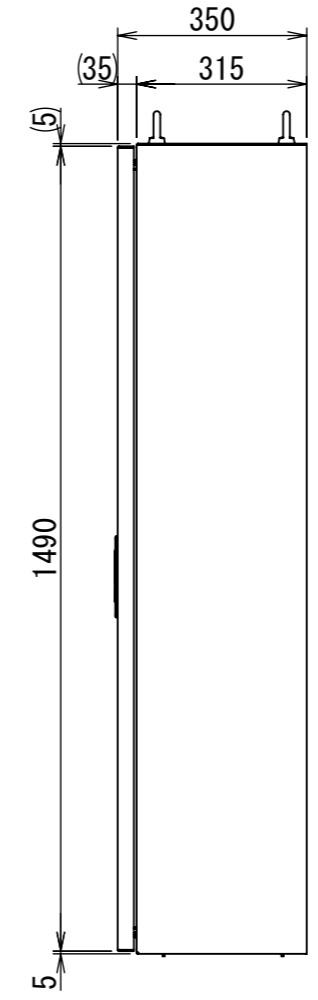

REV.	DESCRIPTION	DATE	APPL.
A	新規作成	2021/10/27	

Note :  
 材質 別途記載  
 塗装 5Y7/1. 半ツヤ(標準色)

Designed by Yokogawa	Checked by -	Approved by - date -	Filename FEWP00000A00a	Date 21/10/27	Scale 1:14
エス・ディ・エス株式会社			自立制御盤/FE35-1615WP		
			FEWP00000A00	Edition A	Sheet 1/2

2021/12/08

2021/12/08

Note :  
 材質 別途記載  
 塗装 5Y7/1. 半ツヤ(標準色)

Designed by Yokogawa	Checked by -	Approved by - date -	Filename FEWP00000A00a	Date 21/10/27	Scale 1:12
エス・ディ・エス株式会社			自立制御盤/FE35-1615WP		
			FEWP00000A00	Edition A	Sheet 2/2