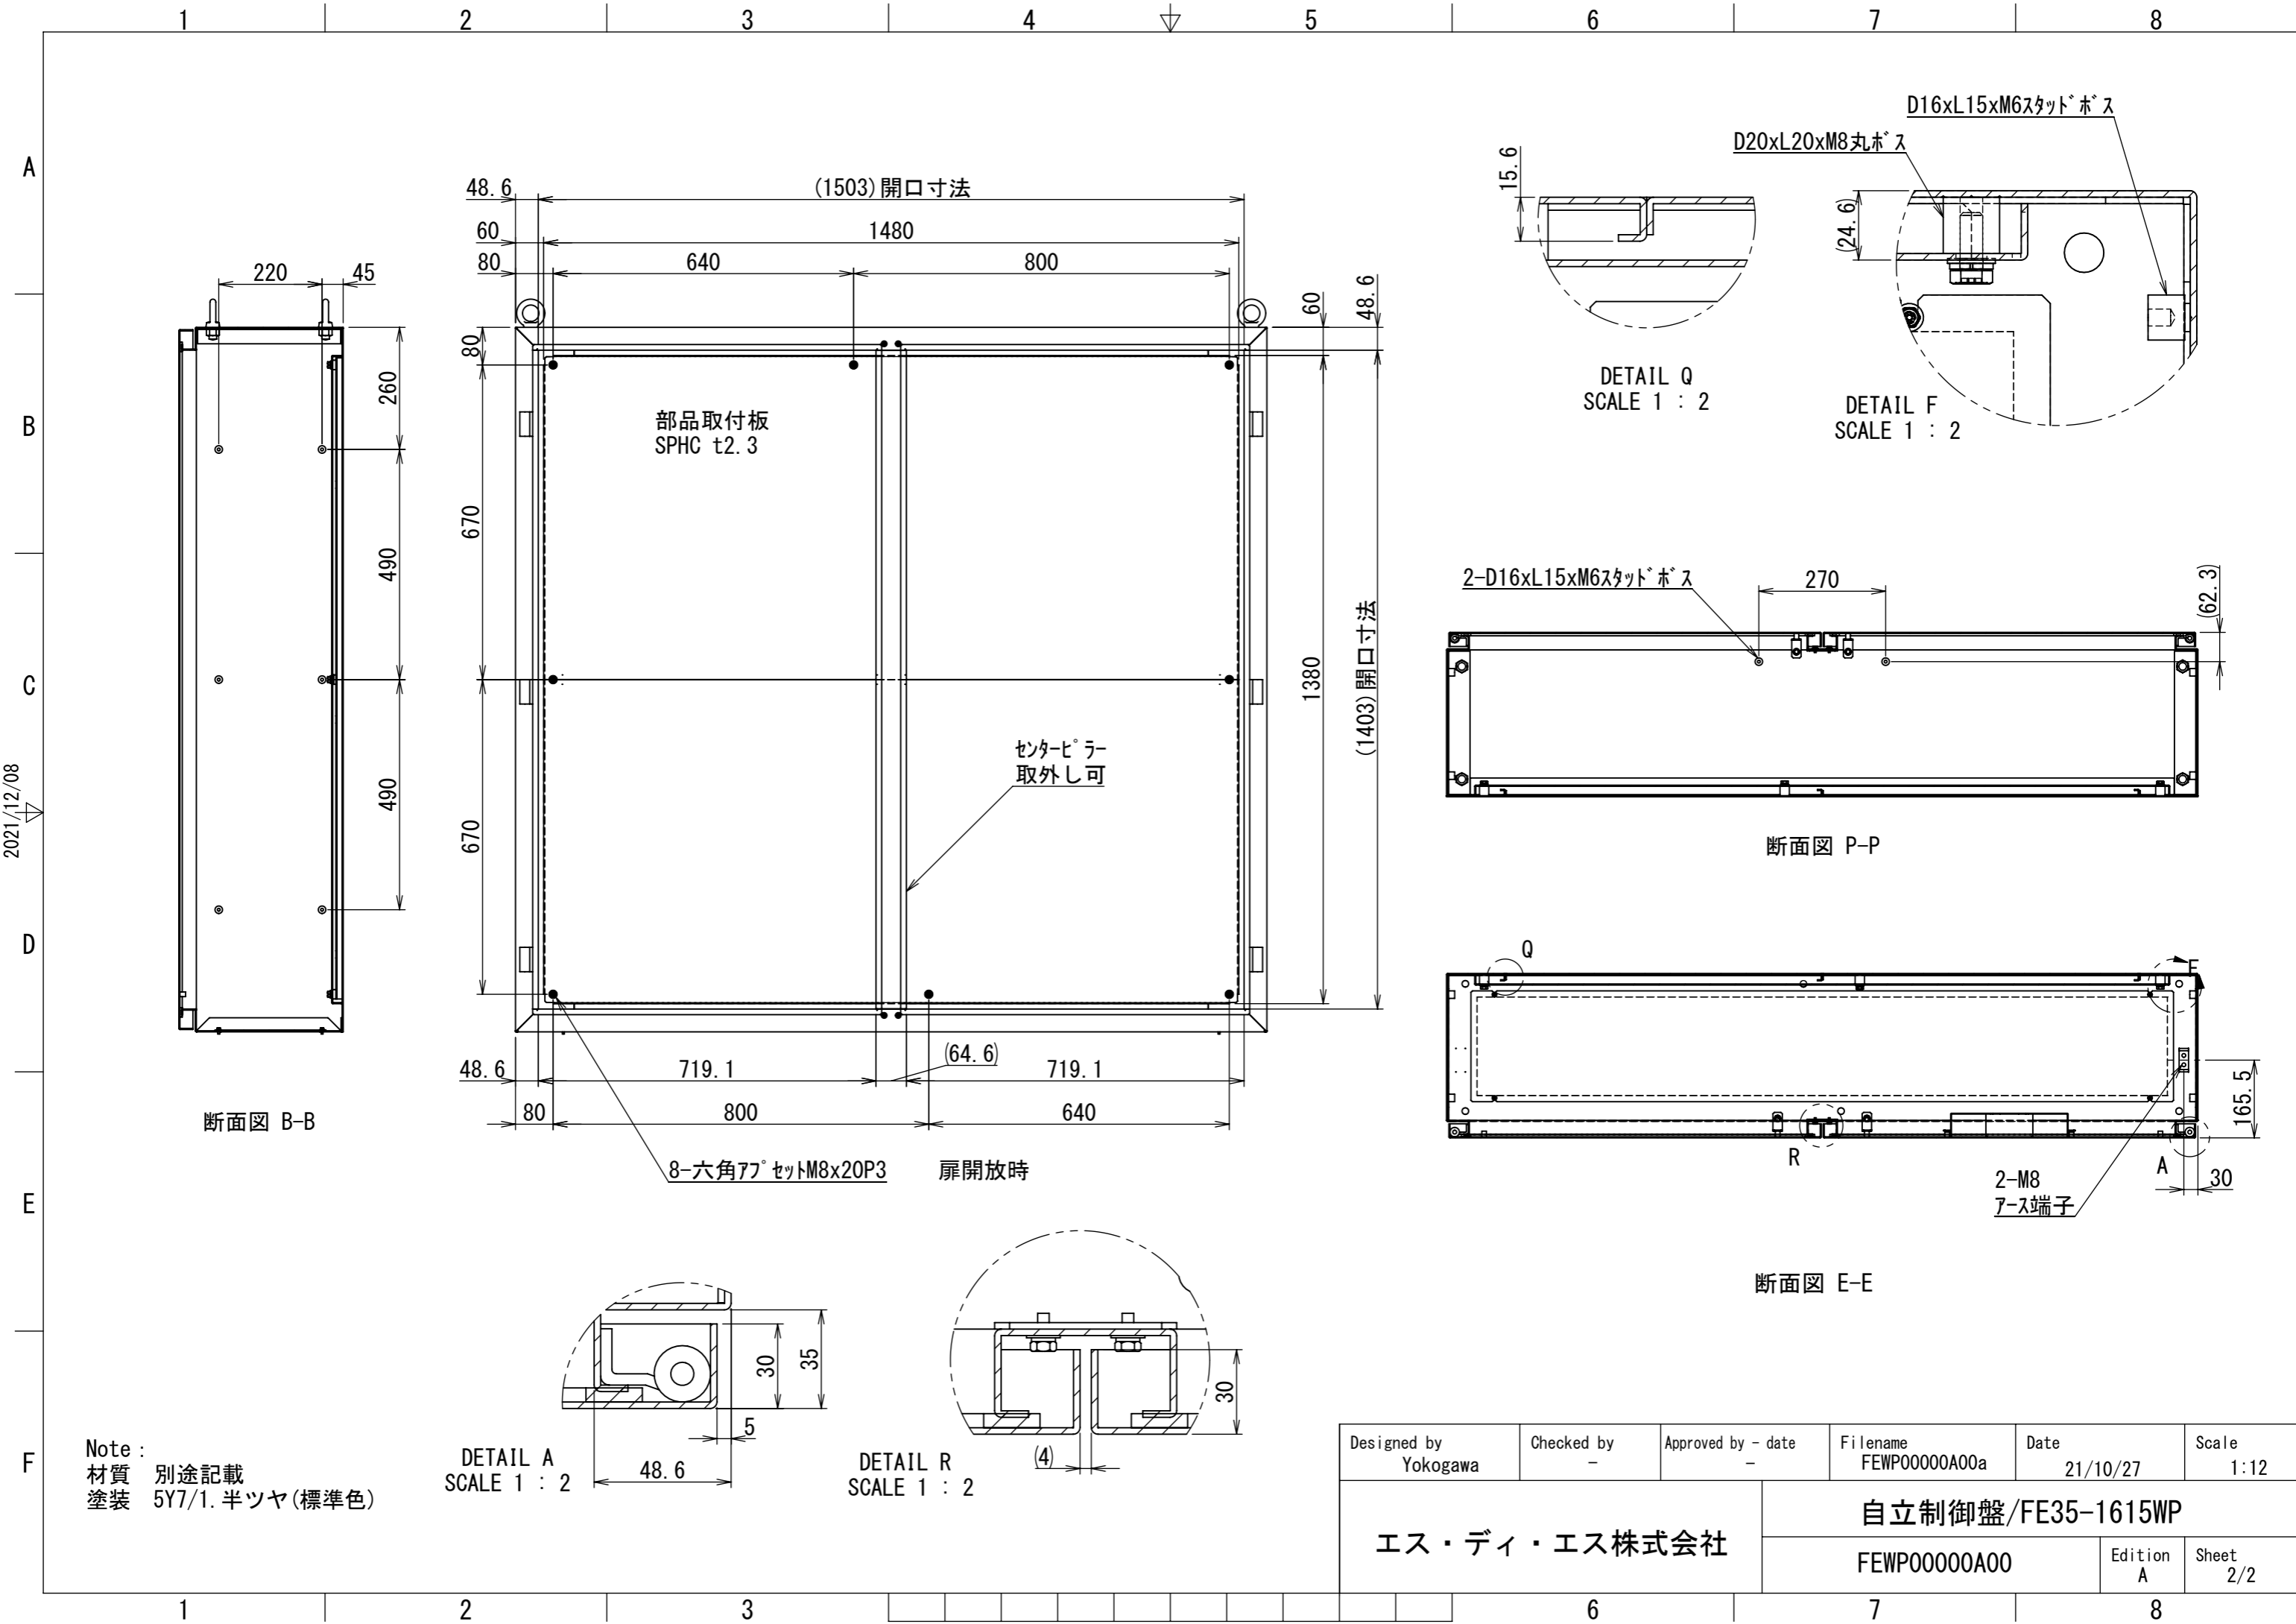

REV.	DESCRIPTION	DATE	APPL.
A	新規作成	2021/10/27	

Note :  
 材質 別途記載  
 塗装 5Y7/1. 半ツヤ(標準色)

Designed by Yokogawa	Checked by -	Approved by - date -	Filename FEWP00000A00a	Date 21/10/27	Scale 1:14
エス・ディ・エス株式会社			自立制御盤/FE35-1615WP		
			FEWP00000A00	Edition A	Sheet 1/2

2021/12/08

2021/12/08

Note :  
 材質 別途記載  
 塗装 5Y7/1. 半ツヤ(標準色)

Designed by Yokogawa	Checked by -	Approved by - date -	Filename FEWP00000A00a	Date 21/10/27	Scale 1:12
エス・ディ・エス株式会社			自立制御盤/FE35-1615WP		
			FEWP00000A00	Edition A	Sheet 2/2