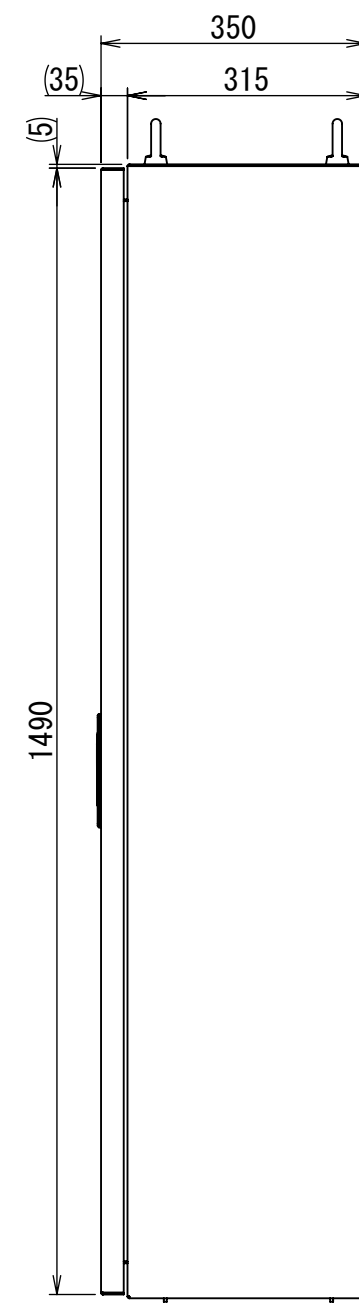

REV.	DESCRIPTION	DATE	APPVL.
A	新規作成		

Note :
 材質 別途記載
 塗装 5Y7/1. 半ツヤ(標準色)

Designed by Yokogawa	Checked by -	Approved by - date -	Filename FEW0000A00a	Date -	Scale 1:10
エス・ディ・エス株式会社			自立制御盤/FE35-1615W		
			FEW410A00	Edition A	Sheet 1/2

2021/10/26

Designed by Yokogawa	Checked by -	Approved by - date -	Filename FEW00000A00a	Date -	Scale 1:13
エス・ディ・エス株式会社			自立制御盤/FE35-1615W		
			FEW410A00	Edition A	Sheet 2/2