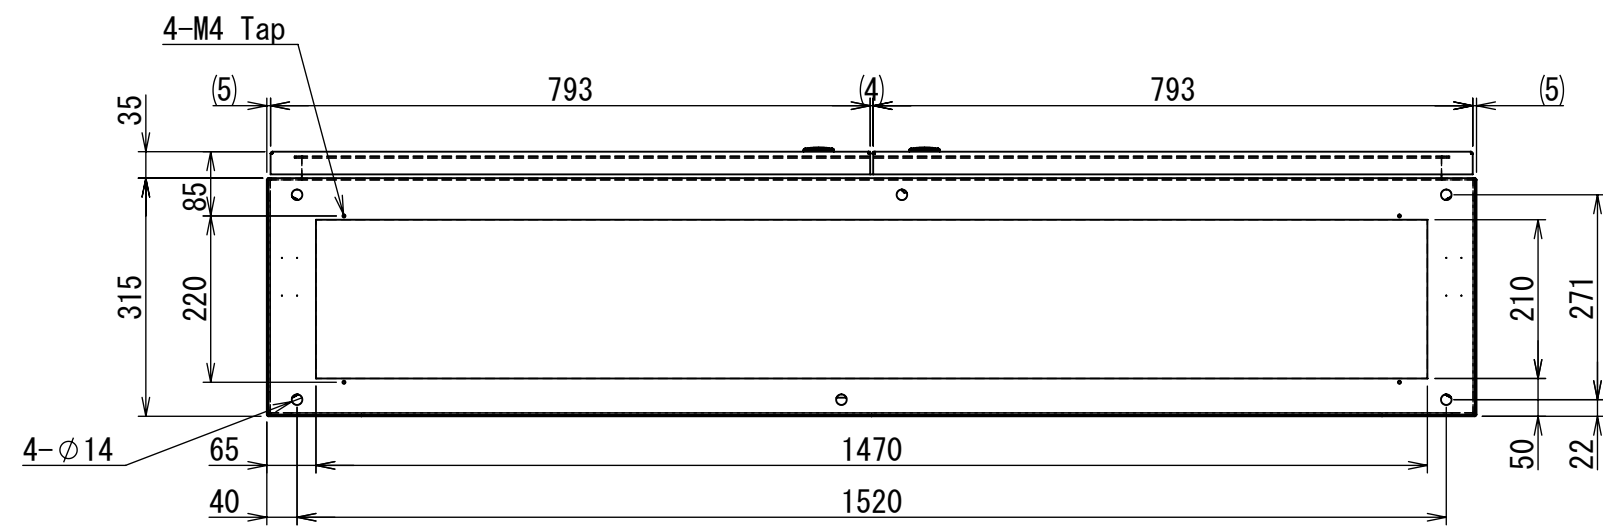

REV.	DESCRIPTION	DATE	APPVL.
A	新規作成		

Note :
 材質 別途記載
 塗装 5Y7/1. 半ツヤ(標準色)

Designed by Yokogawa	Checked by -	Approved by - date -	Filename FEW0000A00a	Date -	Scale 1:10
エス・ディ・エス株式会社			自立制御盤/FE35-1615W		
			FEW410A00	Edition A	Sheet 1/2

2021/10/26

Designed by Yokogawa	Checked by -	Approved by - date -	Filename FEW00000A00a	Date -	Scale 1:13
エス・ディ・エス株式会社			自立制御盤/FE35-1615W		
			FEW410A00	Edition A	Sheet 2/2