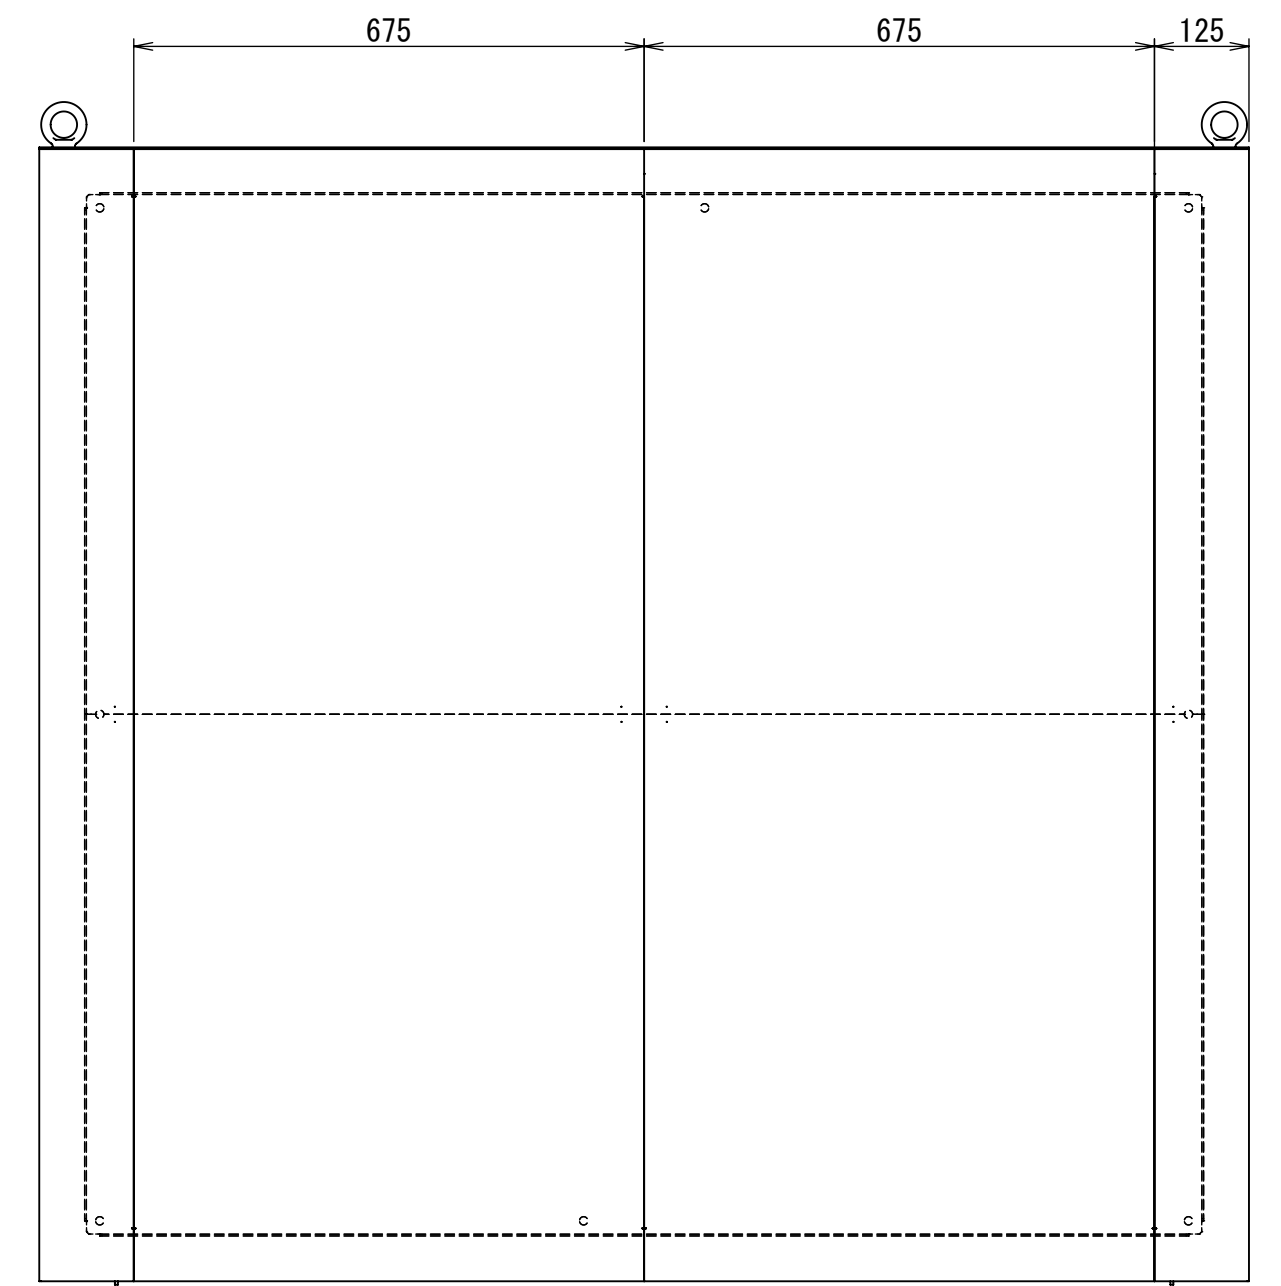

REV.	DESCRIPTION	DATE	APPVL.
A	新規作成		

Note :
 材質 別途記載
 塗装 5Y7/1. 半ツヤ(標準色)

Designed by Yokogawa	Checked by -	Approved by - date -	Filename FEW0000A00a	Date -	Scale 1:10
エス・ディ・エス株式会社			自立制御盤/FE35-1615W		
			FEW410A00	Edition A	Sheet 1/2

2021/10/26

Designed by Yokogawa	Checked by -	Approved by - date -	Filename FEW00000A00a	Date -	Scale 1:13
エス・ディ・エス株式会社			自立制御盤/FE35-1615W		
			FEW410A00	Edition A	Sheet 2/2