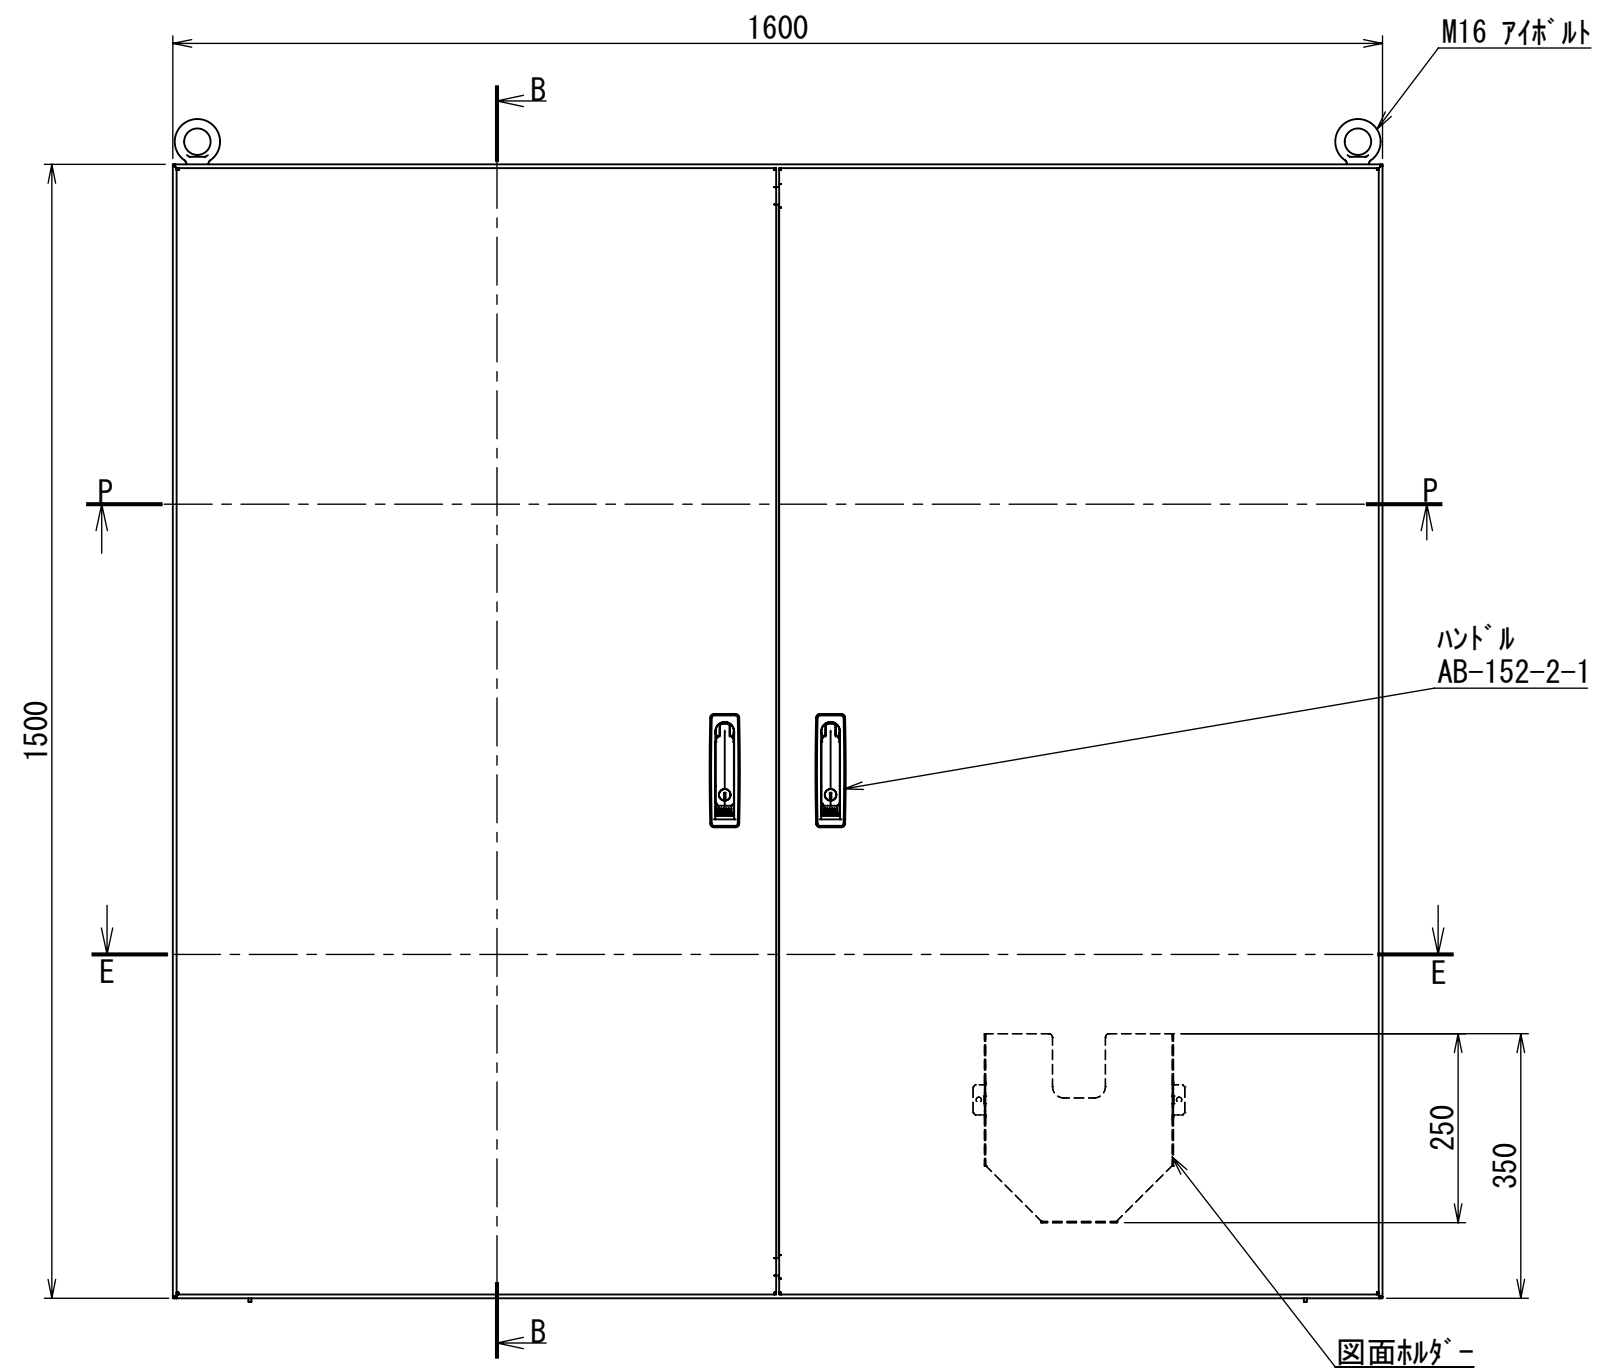

REV.	DESCRIPTION	DATE	APPVL.
A	新規作成		

Note :
 材質 別途記載
 塗装 5Y7/1. 半ツヤ(標準色)

Designed by Yokogawa	Checked by -	Approved by - date -	Filename FEW0000A00a	Date -	Scale 1:10
エス・ディ・エス株式会社			自立制御盤/FE35-1615W		
			FEW410A00	Edition A	Sheet 1/2

2021/10/26

Designed by Yokogawa	Checked by -	Approved by - date -	Filename FEW00000A00a	Date -	Scale 1:13
エス・ディ・エス株式会社			自立制御盤/FE35-1615W		
			FEW410A00	Edition A	Sheet 2/2