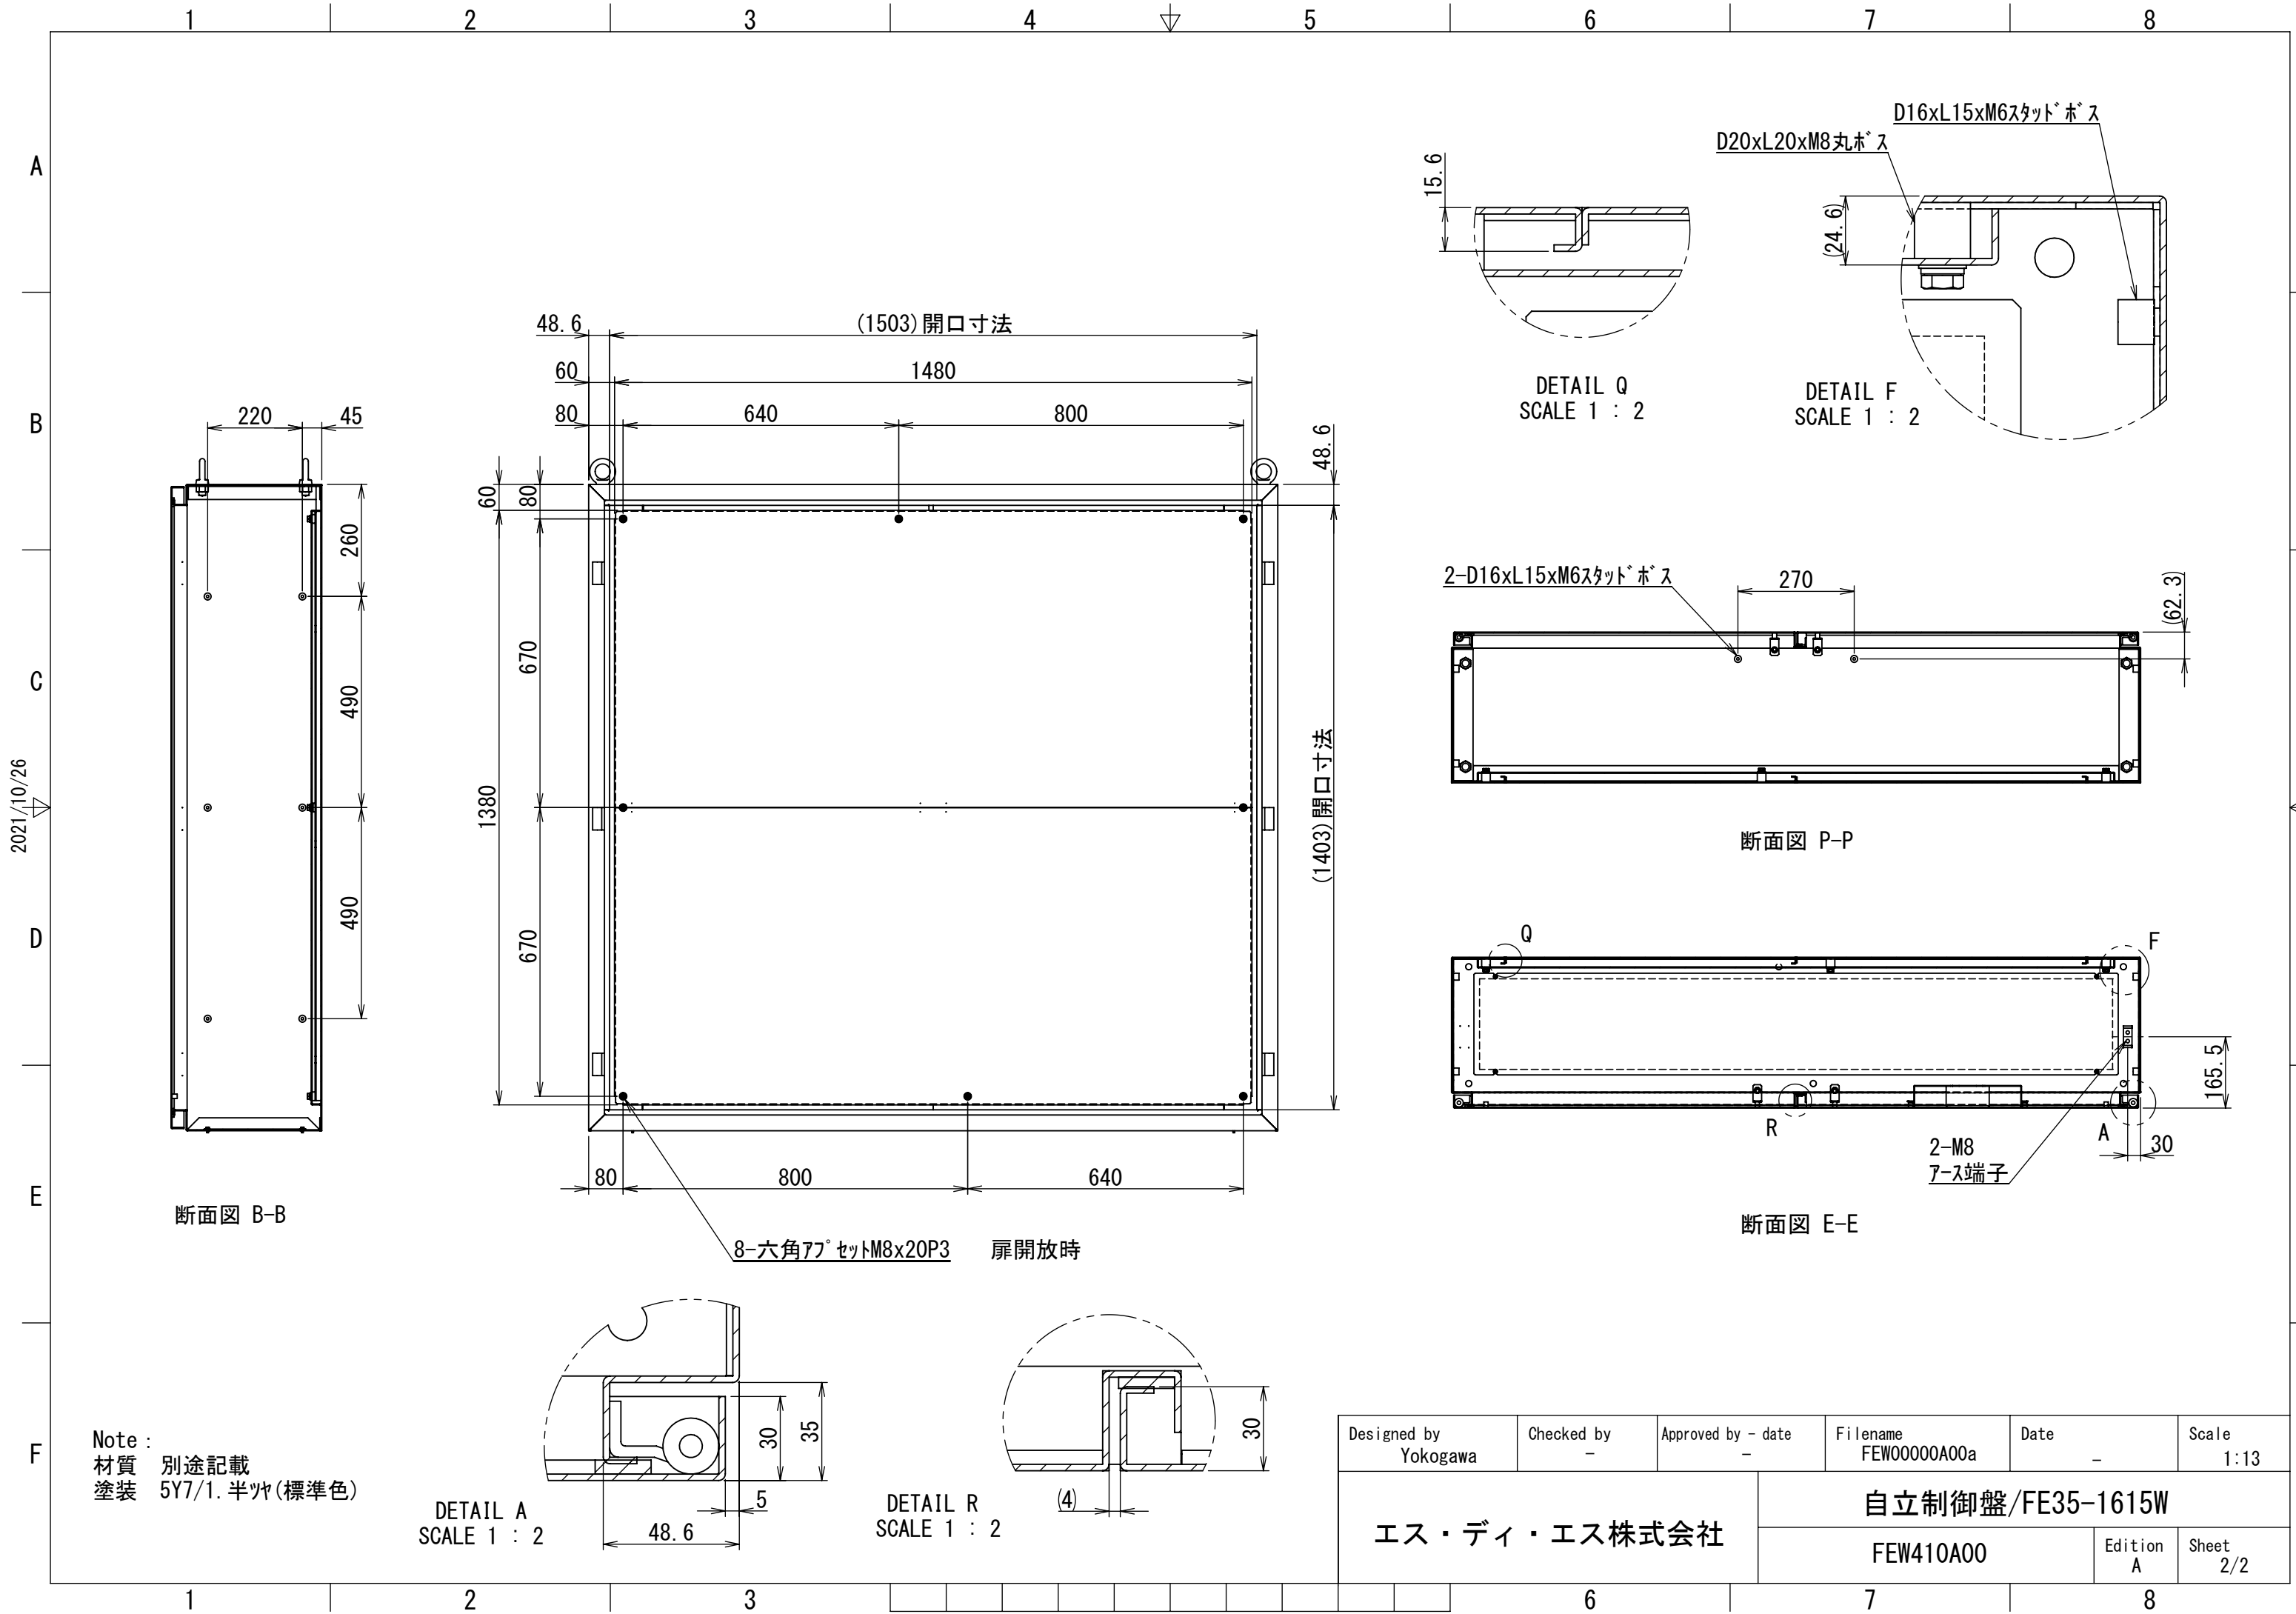

REV.	DESCRIPTION	DATE	APPVL.
A	新規作成		

Note :
 材質 別途記載
 塗装 5Y7/1. 半ツヤ(標準色)

Designed by Yokogawa	Checked by -	Approved by - date -	Filename FEW0000A00a	Date -	Scale 1:10
エス・ディ・エス株式会社			自立制御盤/FE35-1615W		
			FEW410A00	Edition A	Sheet 1/2

2021/10/26

Designed by Yokogawa	Checked by -	Approved by - date -	Filename FEW00000A00a	Date -	Scale 1:13
エス・ディ・エス株式会社			自立制御盤/FE35-1615W		
			FEW410A00	Edition A	Sheet 2/2