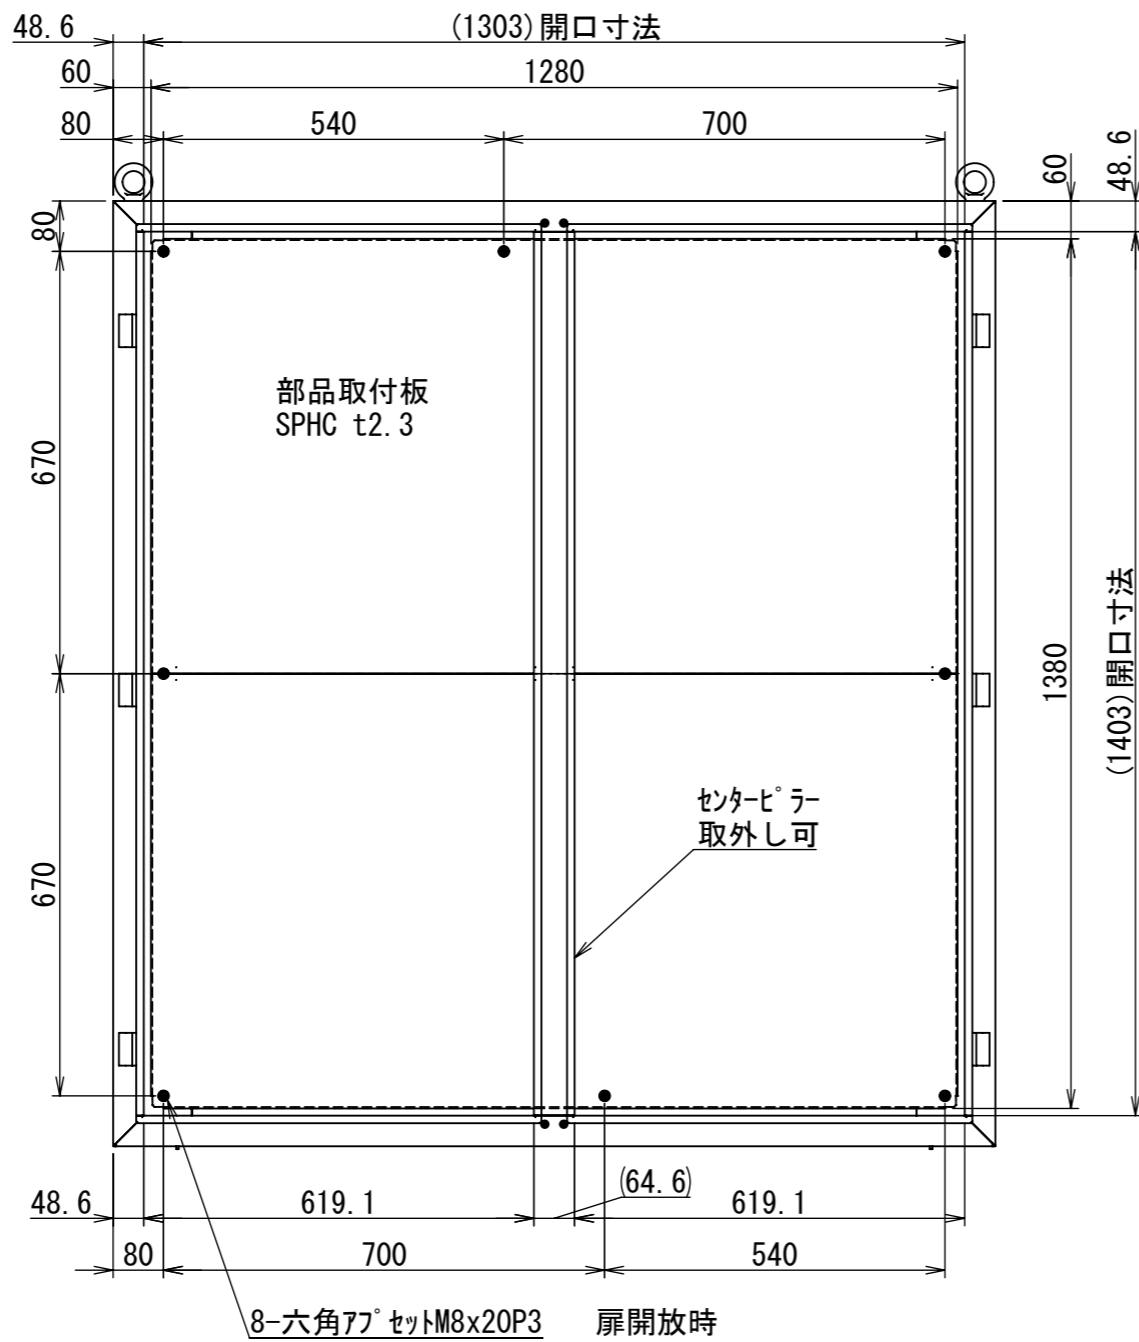

REV.	DESCRIPTION	DATE	APPL.
A	新規作成	21/10/27	

Note :
 材質 別途記載
 塗装 5Y7/1. 半ツヤ(標準色)

Designed by Yokogawa	Checked by -	Approved by - date -	Filename FEWP000A00a	Date 21/10/27	Scale 1:13
エス・ディ・エス株式会社			自立制御盤/FE35-1415WP		
			FEWP000A00	Edition A	Sheet 1/2

2021/12/06

2021/12/06

断面図 B-B

Note :
材質 別途記載
塗装 5Y7/1. 半ツヤ(標準色)

Designed by Yokogawa	Checked by -	Approved by - date -	Filename FEWP000A00a	Date 21/10/27	Scale 1:12
エス・ディ・エス株式会社			自立制御盤/FE35-1415WP		
			FEWP000A00	Edition A	Sheet 2/2