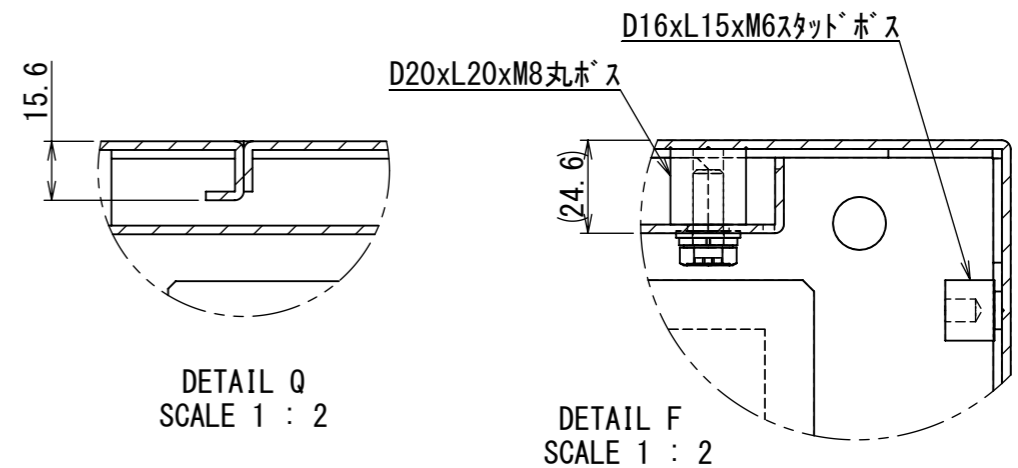

REV.	DESCRIPTION	DATE	APPL.
A	新規作成	21/10/27	

Note :
 材質 別途記載
 塗装 5Y7/1. 半ツヤ(標準色)

Designed by Yokogawa	Checked by -	Approved by - date -	Filename FEWP000A00a	Date 21/10/27	Scale 1:13
エス・ディ・エス株式会社			自立制御盤/FE35-1415WP		
			FEWP000A00	Edition A	Sheet 1/2

2021/12/06

2021/12/06

断面図 B-B

Note :
材質 別途記載
塗装 5Y7/1. 半ツヤ(標準色)

Designed by Yokogawa	Checked by -	Approved by - date -	Filename FEWP000A00a	Date 21/10/27	Scale 1:12
エス・ディ・エス株式会社			自立制御盤/FE35-1415WP		
			FEWP000A00	Edition A	Sheet 2/2