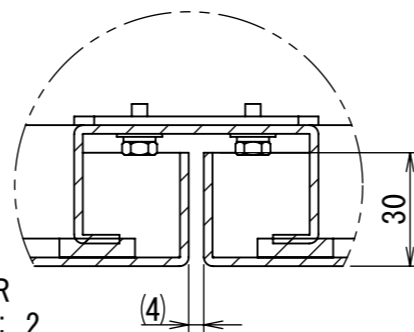

REV.	DESCRIPTION	DATE	APPL.
A	新規作成	21/10/27	

Note :
 材質 別途記載
 塗装 5Y7/1. 半ツヤ(標準色)

Designed by Yokogawa	Checked by -	Approved by - date -	Filename FEWP000A00a	Date 21/10/27	Scale 1:13
エス・ディ・エス株式会社			自立制御盤/FE35-1415WP		
			FEWP000A00	Edition A	Sheet 1/2

2021/12/06

2021/12/06

断面図 B-B

Note :
材質 別途記載
塗装 5Y7/1. 半ツヤ(標準色)

Designed by Yokogawa	Checked by -	Approved by - date -	Filename FEWP000A00a	Date 21/10/27	Scale 1:12
エス・ディ・エス株式会社			自立制御盤/FE35-1415WP		
			FEWP000A00	Edition A	Sheet 2/2