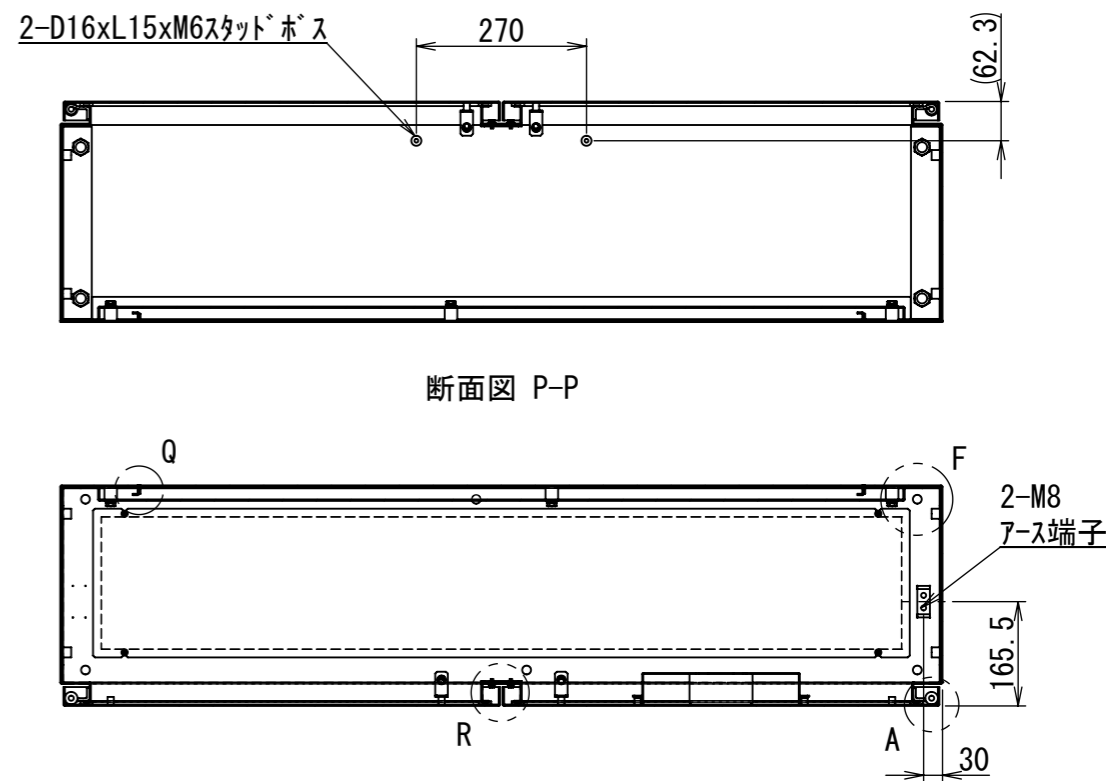

REV.	DESCRIPTION	DATE	APPL.
A	新規作成	21/10/27	

Note :
 材質 別途記載
 塗装 5Y7/1. 半ツヤ(標準色)

Designed by Yokogawa	Checked by -	Approved by - date -	Filename FEWP000A00a	Date 21/10/27	Scale 1:13
エス・ディ・エス株式会社			自立制御盤/FE35-1415WP		
			FEWP000A00	Edition A	Sheet 1/2

2021/12/06

2021/12/06

断面図 B-B

Note :
材質 別途記載
塗装 5Y7/1. 半ツヤ(標準色)

Designed by Yokogawa	Checked by -	Approved by - date -	Filename FEWP000A00a	Date 21/10/27	Scale 1:12
エス・ディ・エス株式会社			自立制御盤/FE35-1415WP		
			FEWP000A00	Edition A	Sheet 2/2