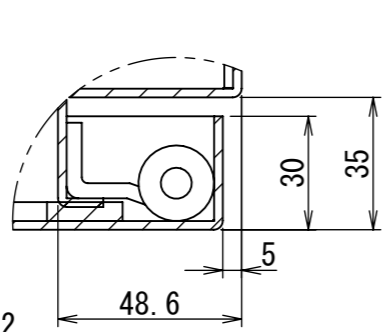

REV.	DESCRIPTION	DATE	APPL.
A	新規作成	21/10/27	

Note :
 材質 別途記載
 塗装 5Y7/1. 半ツヤ(標準色)

Designed by Yokogawa	Checked by -	Approved by - date -	Filename FEWP000A00a	Date 21/10/27	Scale 1:13
エス・ディ・エス株式会社			自立制御盤/FE35-1415WP		
			FEWP000A00	Edition A	Sheet 1/2

2021/12/06

2021/12/06

断面図 B-B

Note :
材質 別途記載
塗装 5Y7/1. 半ツヤ(標準色)

Designed by Yokogawa	Checked by -	Approved by - date -	Filename FEWP000A00a	Date 21/10/27	Scale 1:12
エス・ディ・エス株式会社			自立制御盤/FE35-1415WP		
			FEWP000A00	Edition A	Sheet 2/2