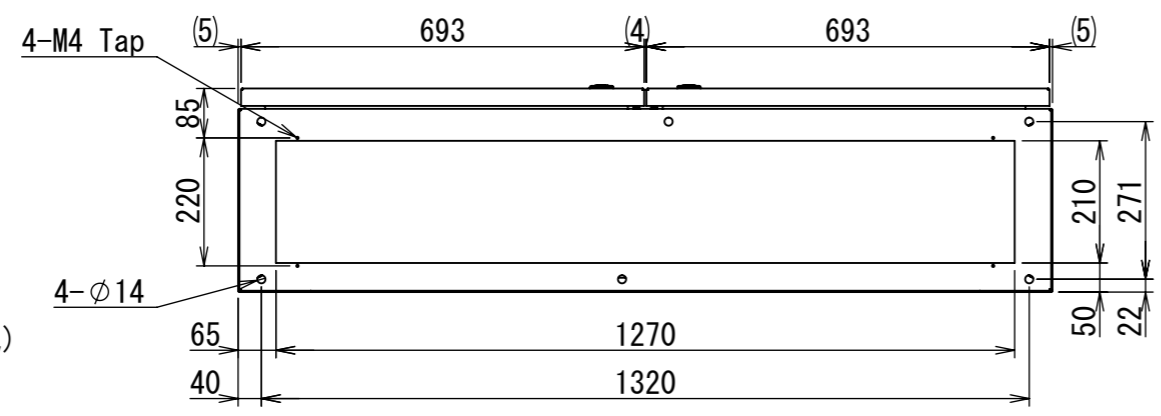

REV.	DESCRIPTION	DATE	APPL.
A	新規作成	21/10/27	

Note :
 材質 別途記載
 塗装 5Y7/1. 半ツヤ(標準色)

Designed by Yokogawa	Checked by -	Approved by - date -	Filename FEWP000A00a	Date 21/10/27	Scale 1:13
エス・ディ・エス株式会社			自立制御盤/FE35-1415WP		
			FEWP000A00	Edition A	Sheet 1/2

2021/12/06

2021/12/06

断面図 B-B

Note :
材質 別途記載
塗装 5Y7/1. 半ツヤ(標準色)

Designed by Yokogawa	Checked by -	Approved by - date -	Filename FEWP000A00a	Date 21/10/27	Scale 1:12
エス・ディ・エス株式会社			自立制御盤/FE35-1415WP		
			FEWP000A00	Edition A	Sheet 2/2