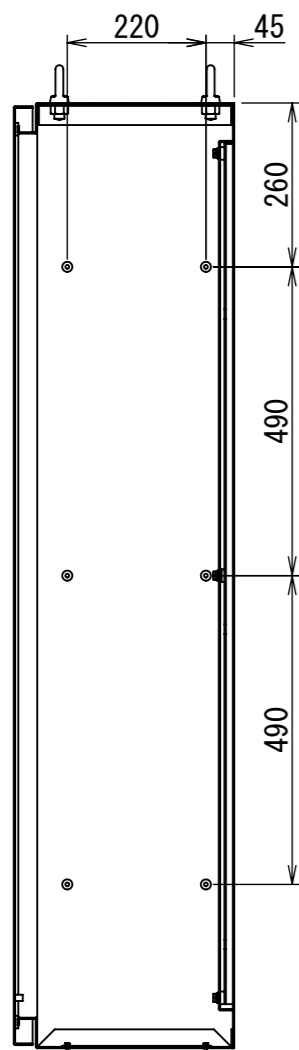

REV.	DESCRIPTION	DATE	APPL.
A	新規作成	21/10/27	

Note :
 材質 別途記載
 塗装 5Y7/1. 半ツヤ(標準色)

Designed by Yokogawa	Checked by -	Approved by - date -	Filename FEWP000A00a	Date 21/10/27	Scale 1:13
エス・ディ・エス株式会社			自立制御盤/FE35-1415WP		
			FEWP000A00	Edition A	Sheet 1/2

2021/12/06

2021/12/06

断面図 B-B

Note :
材質 別途記載
塗装 5Y7/1. 半ツヤ(標準色)

Designed by Yokogawa	Checked by -	Approved by - date -	Filename FEWP000A00a	Date 21/10/27	Scale 1:12
エス・ディ・エス株式会社			自立制御盤/FE35-1415WP		
			FEWP000A00	Edition A	Sheet 2/2