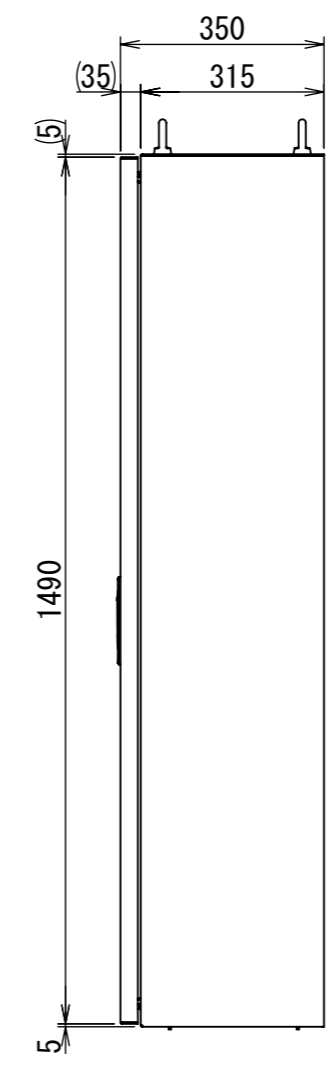

REV.	DESCRIPTION	DATE	APPL.
A	新規作成	21/10/27	

Note :
 材質 別途記載
 塗装 5Y7/1. 半ツヤ(標準色)

Designed by Yokogawa	Checked by -	Approved by - date -	Filename FEWP000A00a	Date 21/10/27	Scale 1:13
エス・ディ・エス株式会社			自立制御盤/FE35-1415WP		
			FEWP000A00	Edition A	Sheet 1/2

2021/12/06

2021/12/06

断面図 B-B

Note :
材質 別途記載
塗装 5Y7/1. 半ツヤ(標準色)

Designed by Yokogawa	Checked by -	Approved by - date -	Filename FEWP000A00a	Date 21/10/27	Scale 1:12
エス・ディ・エス株式会社			自立制御盤/FE35-1415WP		
			FEWP000A00	Edition A	Sheet 2/2