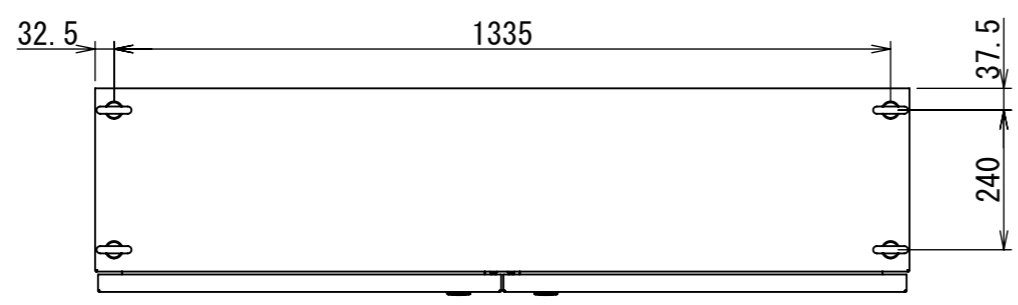

REV.	DESCRIPTION	DATE	APPL.
A	新規作成	21/10/27	

Note :
 材質 別途記載
 塗装 5Y7/1. 半ツヤ(標準色)

Designed by Yokogawa	Checked by -	Approved by - date -	Filename FEWP000A00a	Date 21/10/27	Scale 1:13
エス・ディ・エス株式会社			自立制御盤/FE35-1415WP		
			FEWP000A00	Edition A	Sheet 1/2

2021/12/06

2021/12/06

断面図 B-B

Note :
材質 別途記載
塗装 5Y7/1. 半ツヤ(標準色)

Designed by Yokogawa	Checked by -	Approved by - date -	Filename FEWP000A00a	Date 21/10/27	Scale 1:12
エス・ディ・エス株式会社			自立制御盤/FE35-1415WP		
			FEWP000A00	Edition A	Sheet 2/2