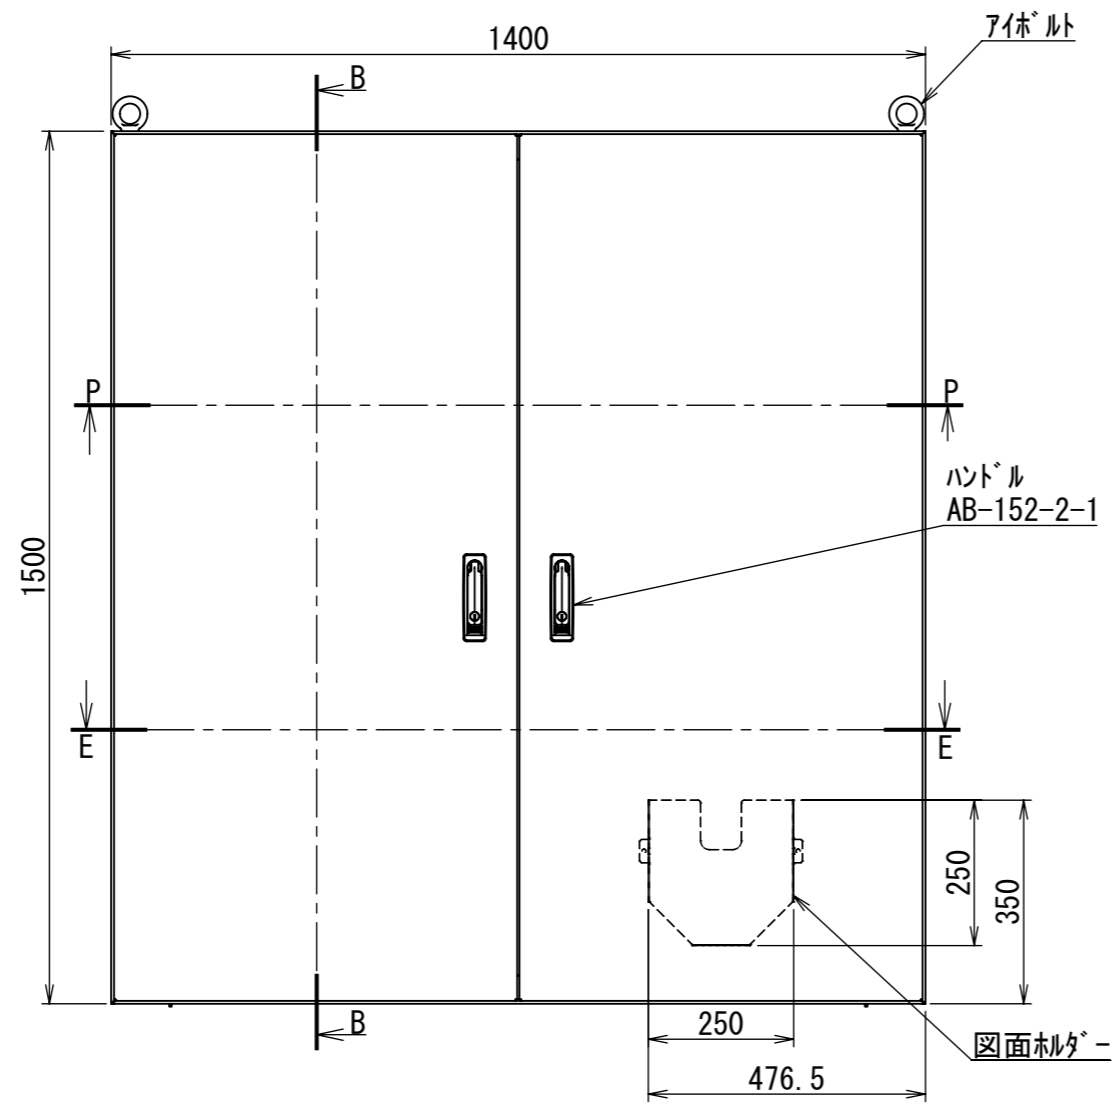

REV.	DESCRIPTION	DATE	APPL.
A	新規作成	21/10/27	

Note :
 材質 別途記載
 塗装 5Y7/1. 半ツヤ(標準色)

Designed by Yokogawa	Checked by -	Approved by - date -	Filename FEWP000A00a	Date 21/10/27	Scale 1:13
エス・ディ・エス株式会社			自立制御盤/FE35-1415WP		
			FEWP000A00	Edition A	Sheet 1/2

2021/12/06

2021/12/06

断面図 B-B

Note :
材質 別途記載
塗装 5Y7/1. 半ツヤ(標準色)

Designed by Yokogawa	Checked by -	Approved by - date -	Filename FEWP000A00a	Date 21/10/27	Scale 1:12
エス・ディ・エス株式会社			自立制御盤/FE35-1415WP		
			FEWP000A00	Edition A	Sheet 2/2