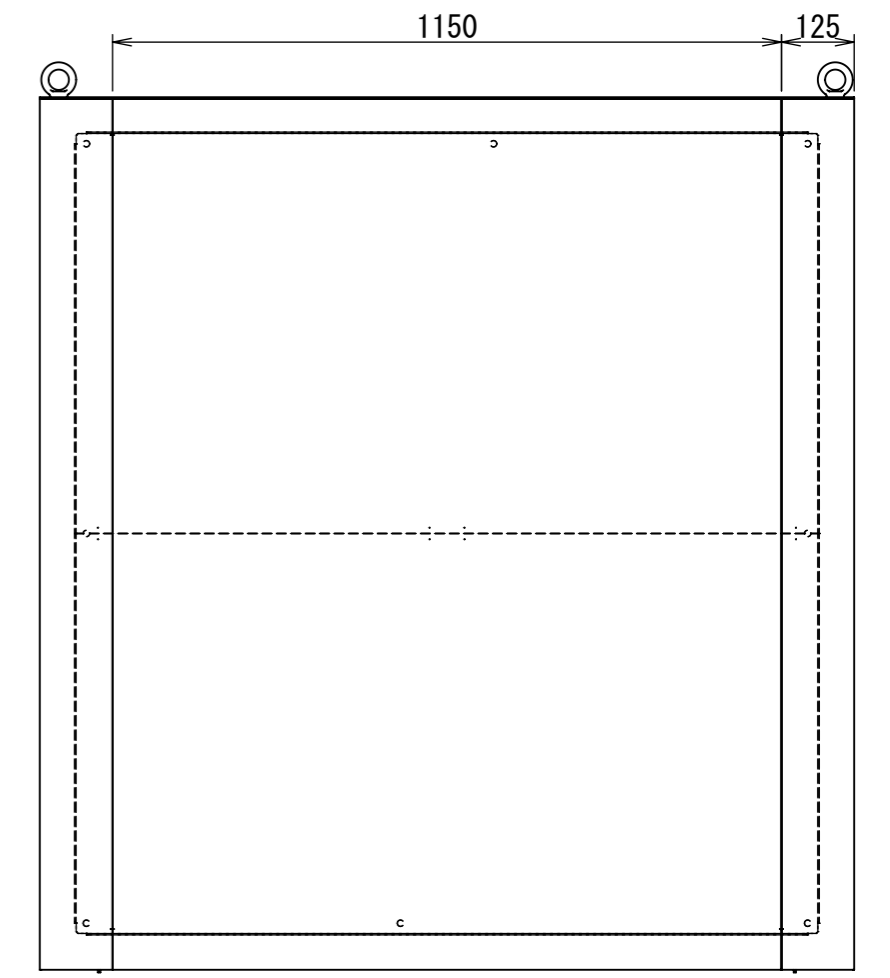

REV.	DESCRIPTION	DATE	APPL.
A	新規作成	21/10/27	

Note :
 材質 別途記載
 塗装 5Y7/1. 半ツヤ(標準色)

Designed by Yokogawa	Checked by -	Approved by - date -	Filename FEWP000A00a	Date 21/10/27	Scale 1:13
エス・ディ・エス株式会社			自立制御盤/FE35-1415WP		
			FEWP000A00	Edition A	Sheet 1/2

2021/12/06

2021/12/06

断面図 B-B

Note :
材質 別途記載
塗装 5Y7/1. 半ツヤ(標準色)

Designed by Yokogawa	Checked by -	Approved by - date -	Filename FEWP000A00a	Date 21/10/27	Scale 1:12
エス・ディ・エス株式会社			自立制御盤/FE35-1415WP		
			FEWP000A00	Edition A	Sheet 2/2