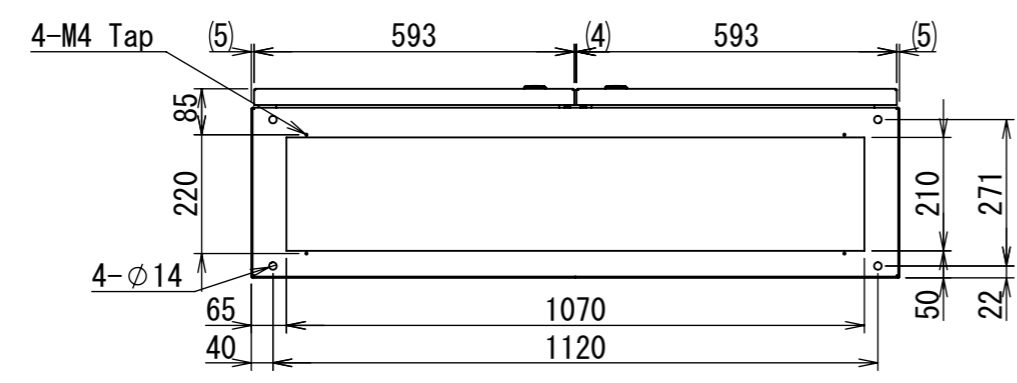

REV.	DESCRIPTION	DATE	APPL.
A	新規作成	21/10/27	

A
B
C
D
E
F

Note :
材質 別途記載
塗装 5Y7/1. 半ツヤ(標準色)

Designed by Yokogawa	Checked by -	Approved by - date -	Filename FEWP0000A00a	Date 21/10/27	Scale 1:14
エス・ディ・エス株式会社			自立制御盤/FE35-1220WP		
			FEWP0000A00	Edition A	Sheet 1/2

2021/12/02

Note :
 材質 別途記載
 塗装 5Y7/1. 半ツヤ(標準色)

DETAIL A
 SCALE 1 : 2

DETAIL R
 SCALE 1 : 2

Designed by Yokogawa	Checked by -	Approved by - date -	Filename FEWP0000A00a	Date 21/10/27	Scale 1:13
エス・ディ・エス株式会社			自立制御盤/FE35-1220WP		
			FEWP0000A00	Edition A	Sheet 2/2