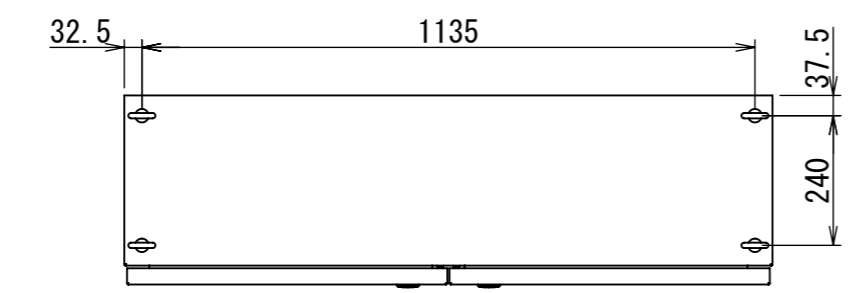

REV.	DESCRIPTION	DATE	APPL.
A	新規作成	21/10/27	

A
B
C
D
E
F

Note :
材質 別途記載
塗装 5Y7/1. 半ツヤ(標準色)

Designed by Yokogawa	Checked by -	Approved by - date -	Filename FEWP0000A00a	Date 21/10/27	Scale 1:14
エス・ディ・エス株式会社			自立制御盤/FE35-1220WP		
			FEWP0000A00	Edition A	Sheet 1/2

2021/12/02

Note :
 材質 別途記載
 塗装 5Y7/1. 半ツヤ(標準色)

DETAIL A
 SCALE 1 : 2

DETAIL R
 SCALE 1 : 2

Designed by Yokogawa	Checked by -	Approved by - date -	Filename FEWP0000A00a	Date 21/10/27	Scale 1:13
エス・ディ・エス株式会社			自立制御盤/FE35-1220WP		
			FEWP0000A00	Edition A	Sheet 2/2