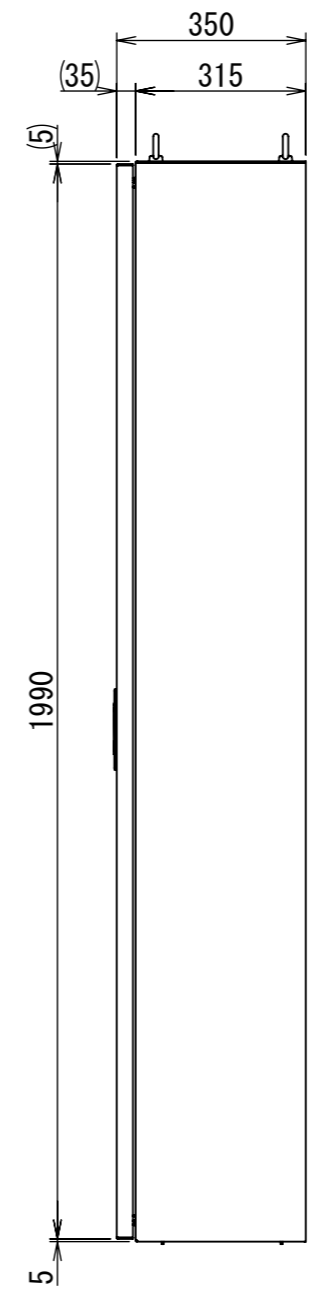

REV.	DESCRIPTION	DATE	APPL.
A	新規作成	21/10/27	

A
B
C
D
E
F

Note :
材質 別途記載
塗装 5Y7/1. 半ツヤ(標準色)

Designed by Yokogawa	Checked by -	Approved by - date -	Filename FEWP0000A00a	Date 21/10/27	Scale 1:14
エス・ディ・エス株式会社			自立制御盤/FE35-1220WP		
			FEWP0000A00	Edition A	Sheet 1/2

2021/12/02

Note :
 材質 別途記載
 塗装 5Y7/1. 半ツヤ(標準色)

DETAIL A
 SCALE 1 : 2

DETAIL R
 SCALE 1 : 2

Designed by Yokogawa	Checked by -	Approved by - date -	Filename FEWP0000A00a	Date 21/10/27	Scale 1:13
エス・ディ・エス株式会社			自立制御盤/FE35-1220WP		
			FEWP0000A00	Edition A	Sheet 2/2