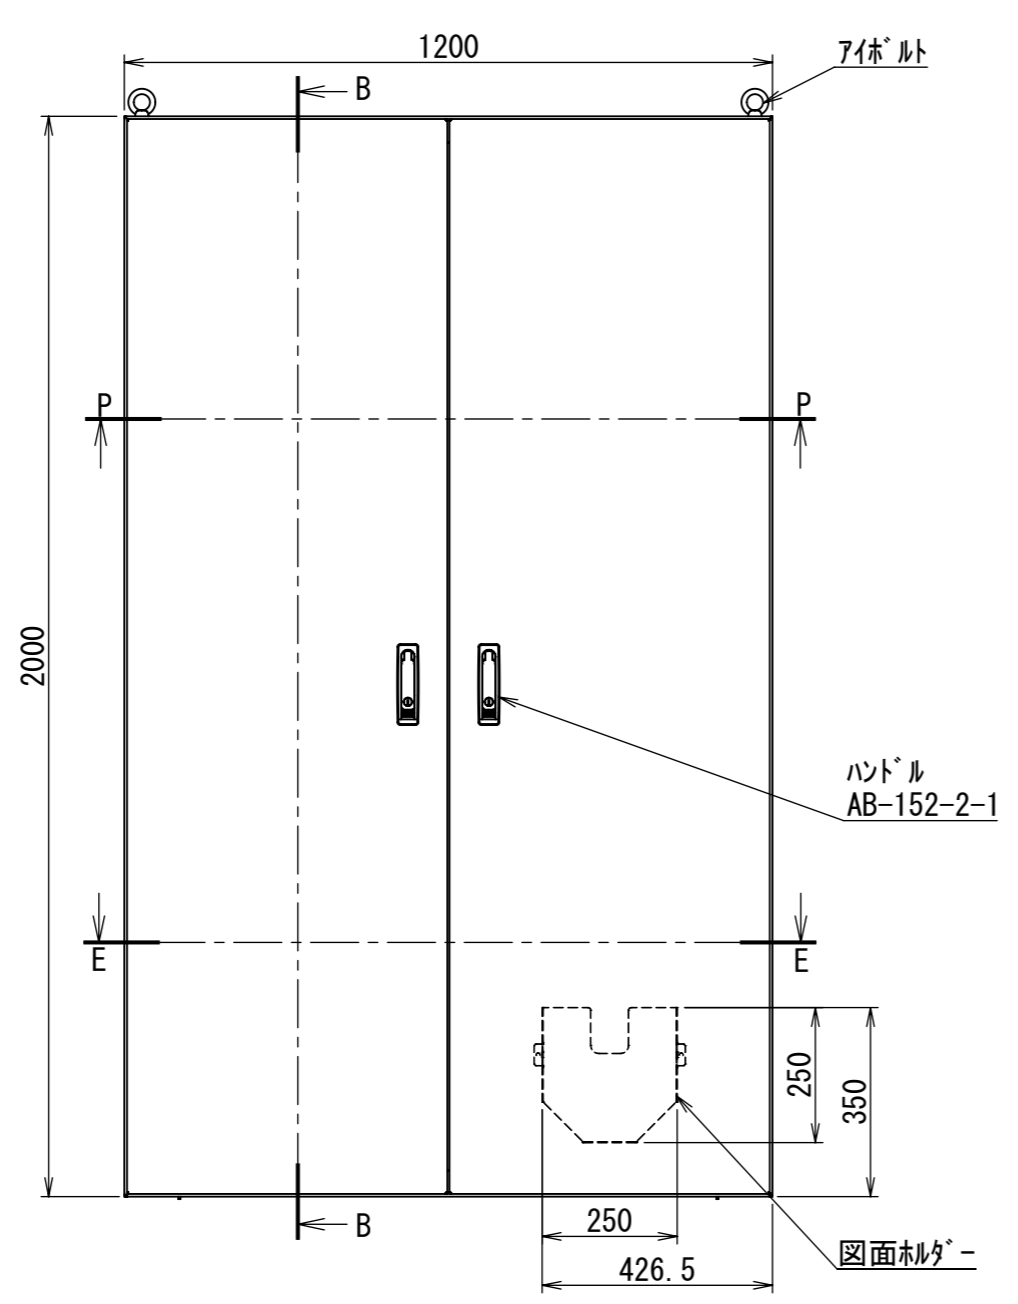

REV.	DESCRIPTION	DATE	APPL.
A	新規作成	21/10/27	

A
B
C
D
E
F

Note :
材質 別途記載
塗装 5Y7/1. 半ツヤ(標準色)

Designed by Yokogawa	Checked by -	Approved by - date -	Filename FEWP0000A00a	Date 21/10/27	Scale 1:14
エス・ディ・エス株式会社			自立制御盤/FE35-1220WP		
			FEWP0000A00	Edition A	Sheet 1/2

2021/12/02

Note :
 材質 別途記載
 塗装 5Y7/1. 半ツヤ(標準色)

DETAIL A
 SCALE 1 : 2

DETAIL R
 SCALE 1 : 2

Designed by Yokogawa	Checked by -	Approved by - date -	Filename FEWP0000A00a	Date 21/10/27	Scale 1:13
エス・ディ・エス株式会社			自立制御盤/FE35-1220WP		
			FEWP0000A00	Edition A	Sheet 2/2