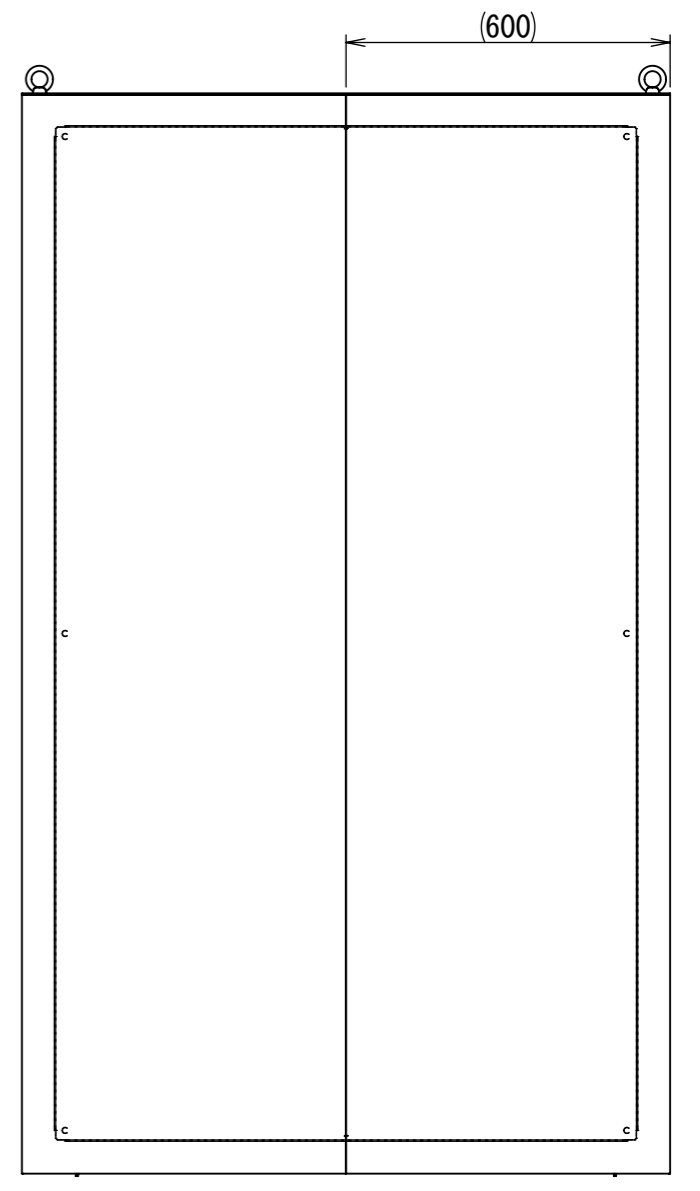

REV.	DESCRIPTION	DATE	APPL.
A	新規作成	21/10/27	

A
B
C
D
E
F

Note :
材質 別途記載
塗装 5Y7/1. 半ツヤ(標準色)

Designed by Yokogawa	Checked by -	Approved by - date -	Filename FEWP0000A00a	Date 21/10/27	Scale 1:14
エス・ディ・エス株式会社			自立制御盤/FE35-1220WP		
			FEWP0000A00	Edition A	Sheet 1/2

2021/12/02

Note :
 材質 別途記載
 塗装 5Y7/1. 半ツヤ(標準色)

DETAIL A
 SCALE 1 : 2

DETAIL R
 SCALE 1 : 2

Designed by Yokogawa	Checked by -	Approved by - date -	Filename FEWP0000A00a	Date 21/10/27	Scale 1:13
エス・ディ・エス株式会社			自立制御盤/FE35-1220WP		
			FEWP0000A00	Edition A	Sheet 2/2