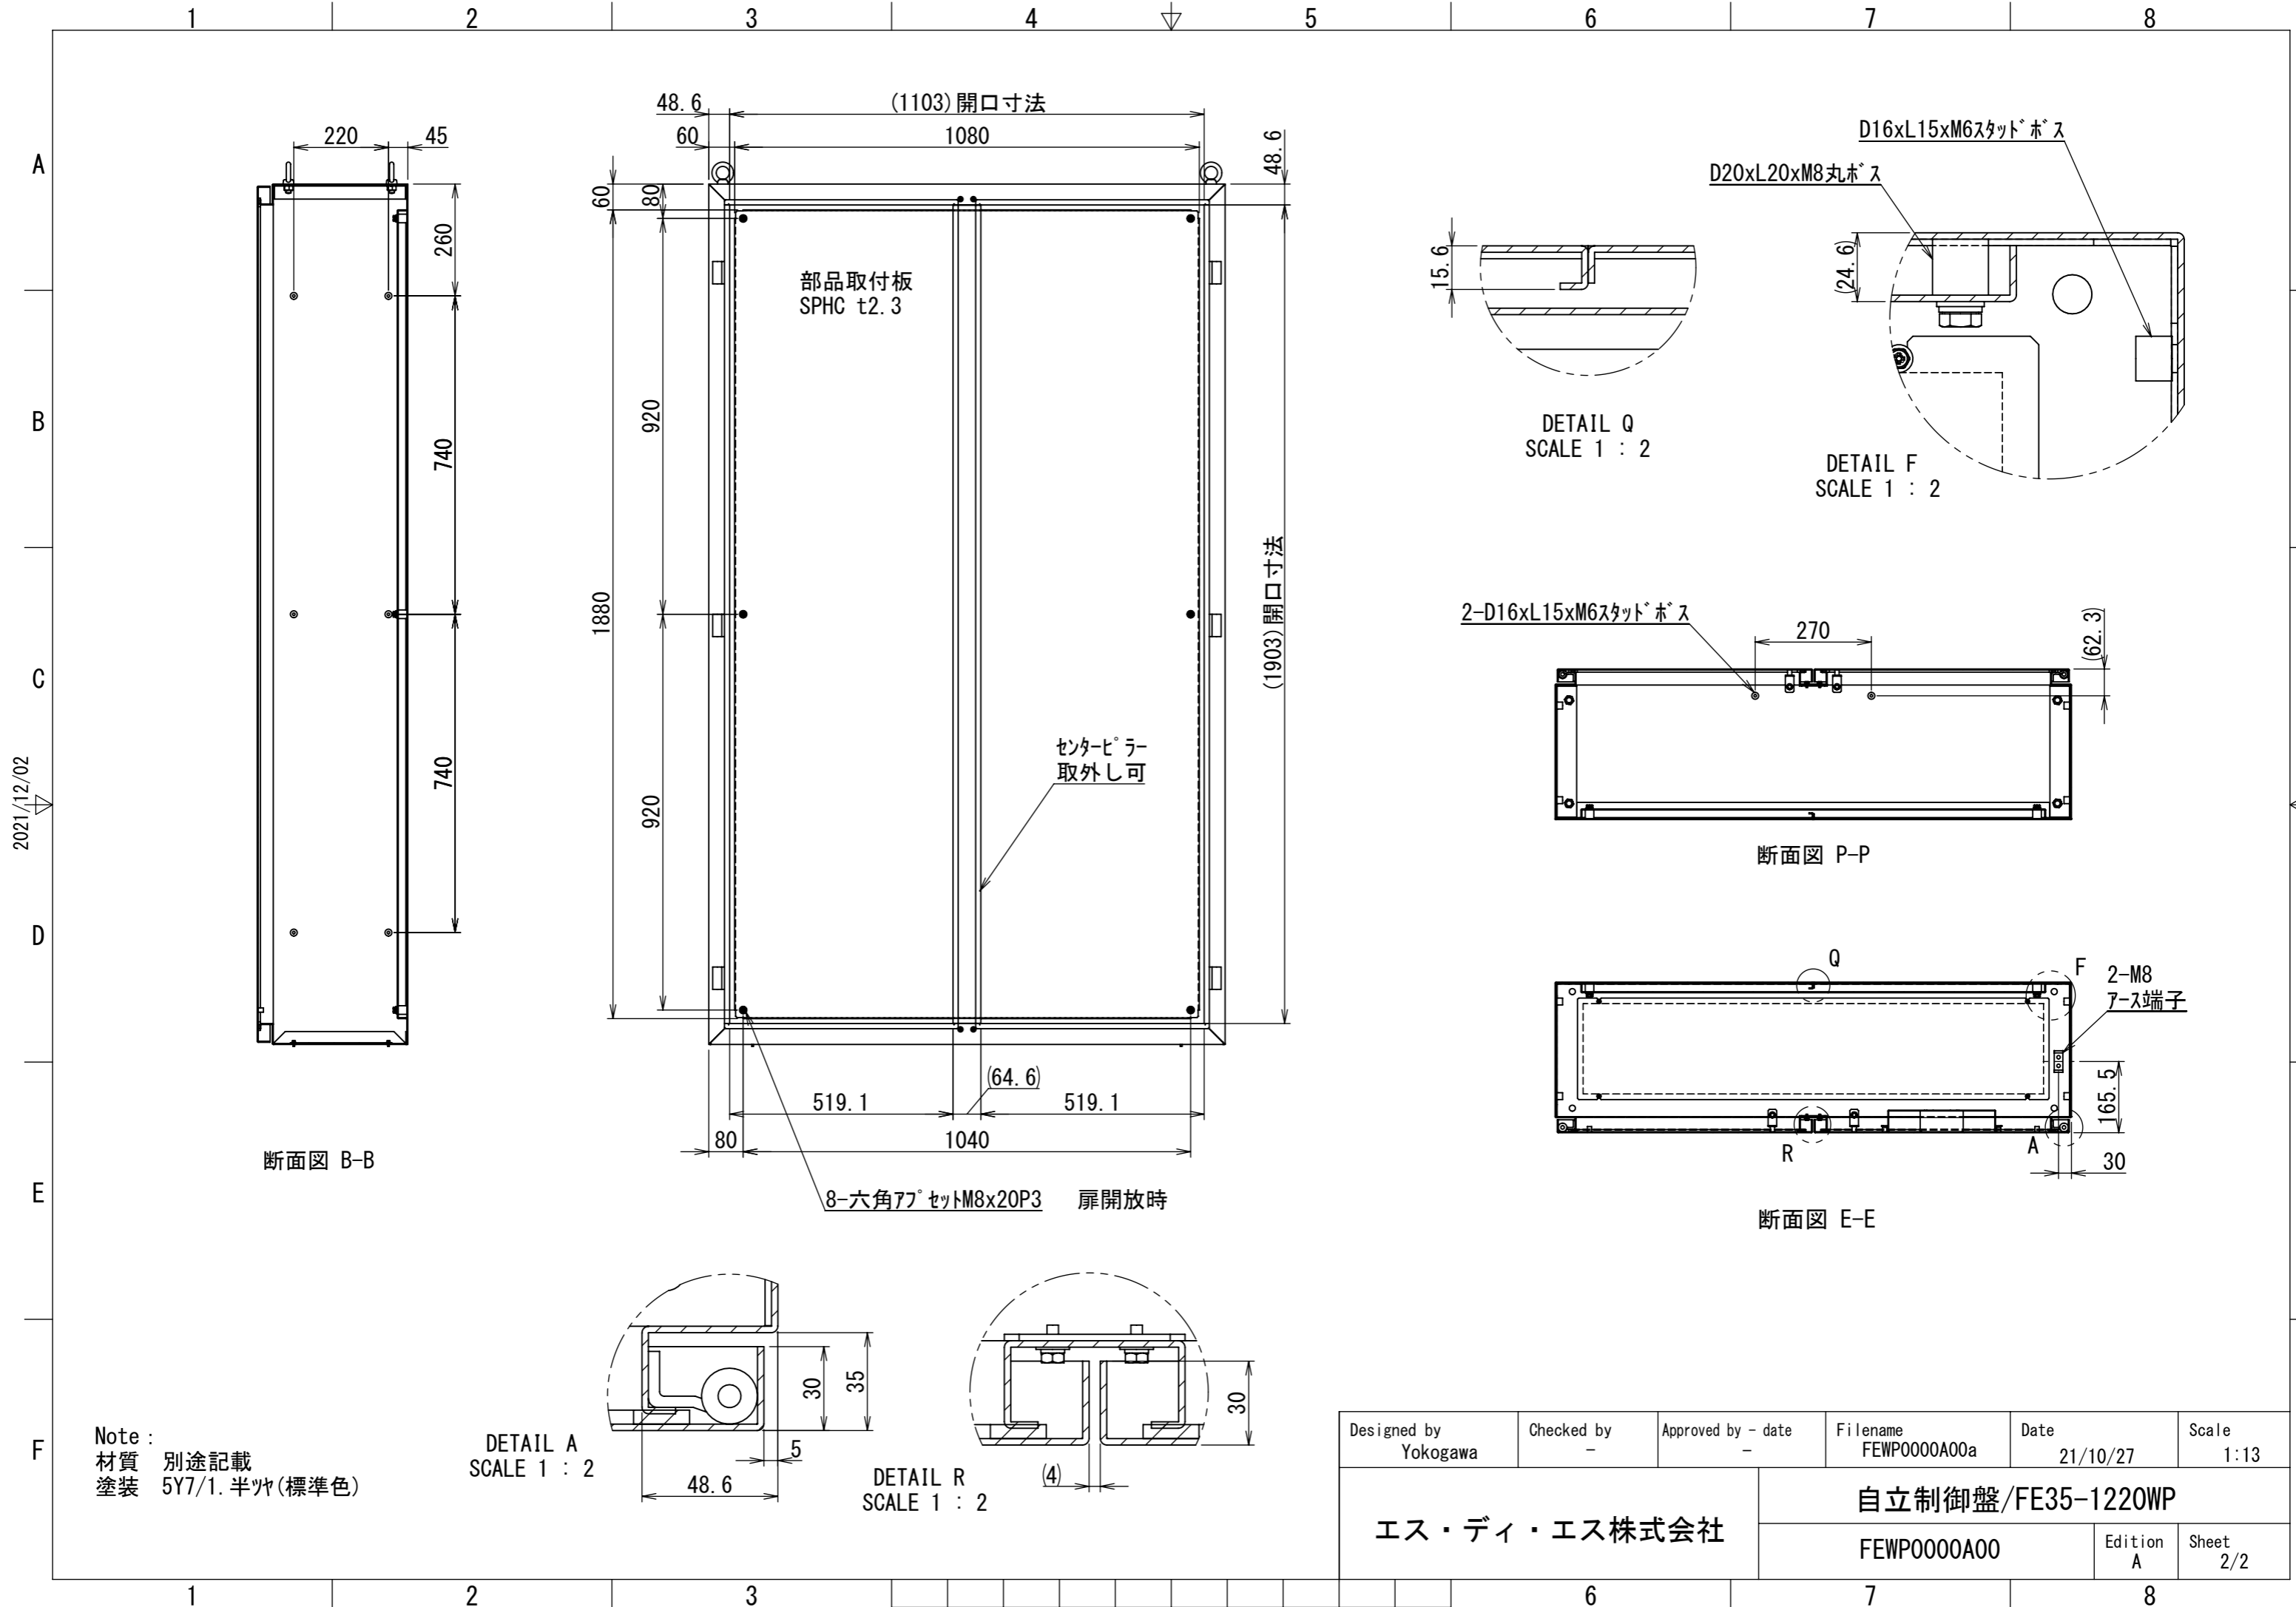

REV.	DESCRIPTION	DATE	APPL.
A	新規作成	21/10/27	

A
B
C
D
E
F

Note :
材質 別途記載
塗装 5Y7/1. 半ツヤ(標準色)

Designed by Yokogawa	Checked by -	Approved by - date -	Filename FEWP0000A00a	Date 21/10/27	Scale 1:14
エス・ディ・エス株式会社			自立制御盤/FE35-1220WP		
			FEWP0000A00	Edition A	Sheet 1/2

2021/12/02

Note :
 材質 別途記載
 塗装 5Y7/1. 半ツヤ(標準色)

DETAIL A
 SCALE 1 : 2

DETAIL R
 SCALE 1 : 2

Designed by Yokogawa	Checked by -	Approved by - date -	Filename FEWP0000A00a	Date 21/10/27	Scale 1:13
エス・ディ・エス株式会社			自立制御盤/FE35-1220WP		
			FEWP0000A00	Edition A	Sheet 2/2