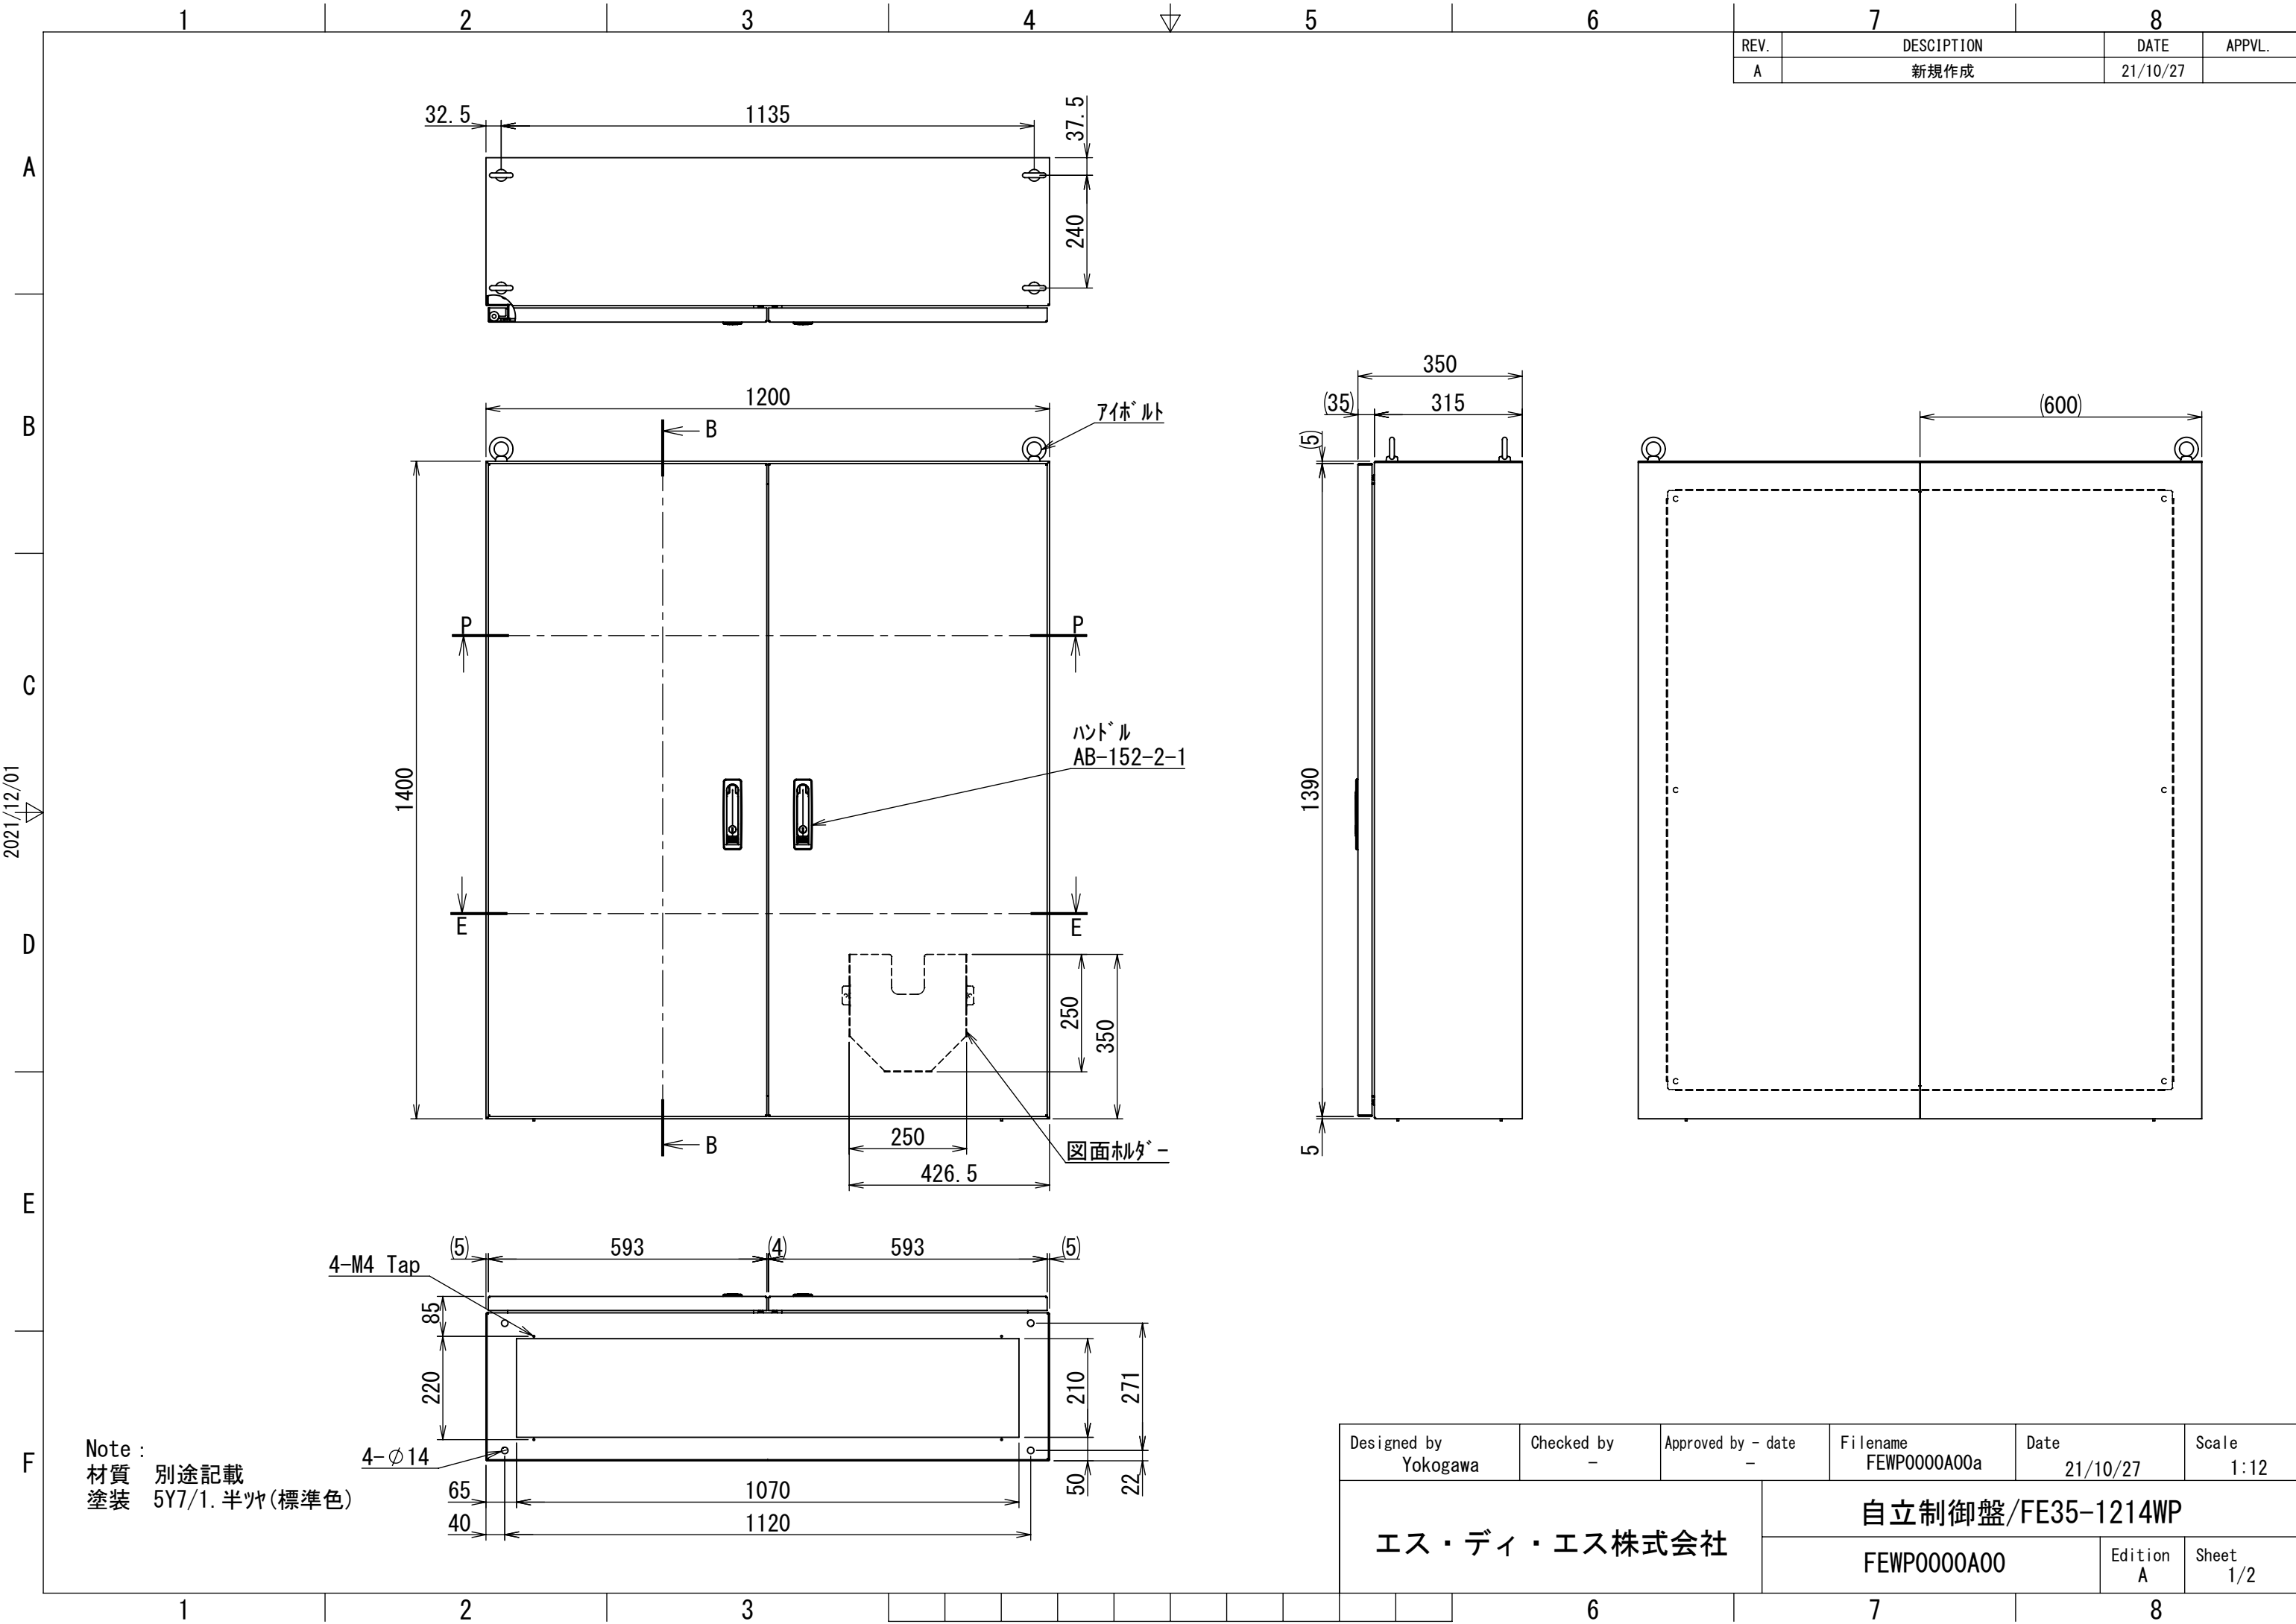

REV.	DESCRIPTION	DATE	APPL.
A	新規作成	21/10/27	

2021/12/01

Note :
 材質 別途記載
 塗装 5Y7/1. 半ツヤ(標準色)

Designed by Yokogawa	Checked by -	Approved by - date -	Filename FEWP0000A00a	Date 21/10/27	Scale 1:12
エス・ディ・エス株式会社			自立制御盤/FE35-1214WP		
			FEWP0000A00	Edition A	Sheet 1/2

2021/12/01

Note :
 材質 別途記載
 塗装 5Y7/1. 半ツヤ(標準色)

DETAIL A
 SCALE 1 : 2

DETAIL R
 SCALE 1 : 2

DETAIL Q
 SCALE 1 : 2

DETAIL F
 SCALE 1 : 2

断面図 P-P

断面図 E-E

Designed by Yokogawa	Checked by -	Approved by - date -	Filename FEWP0000A00a	Date 21/10/27	Scale 1:12
エス・ディ・エス株式会社			自立制御盤/FE35-1214WP		
			FEWP0000A00	Edition A	Sheet 2/2