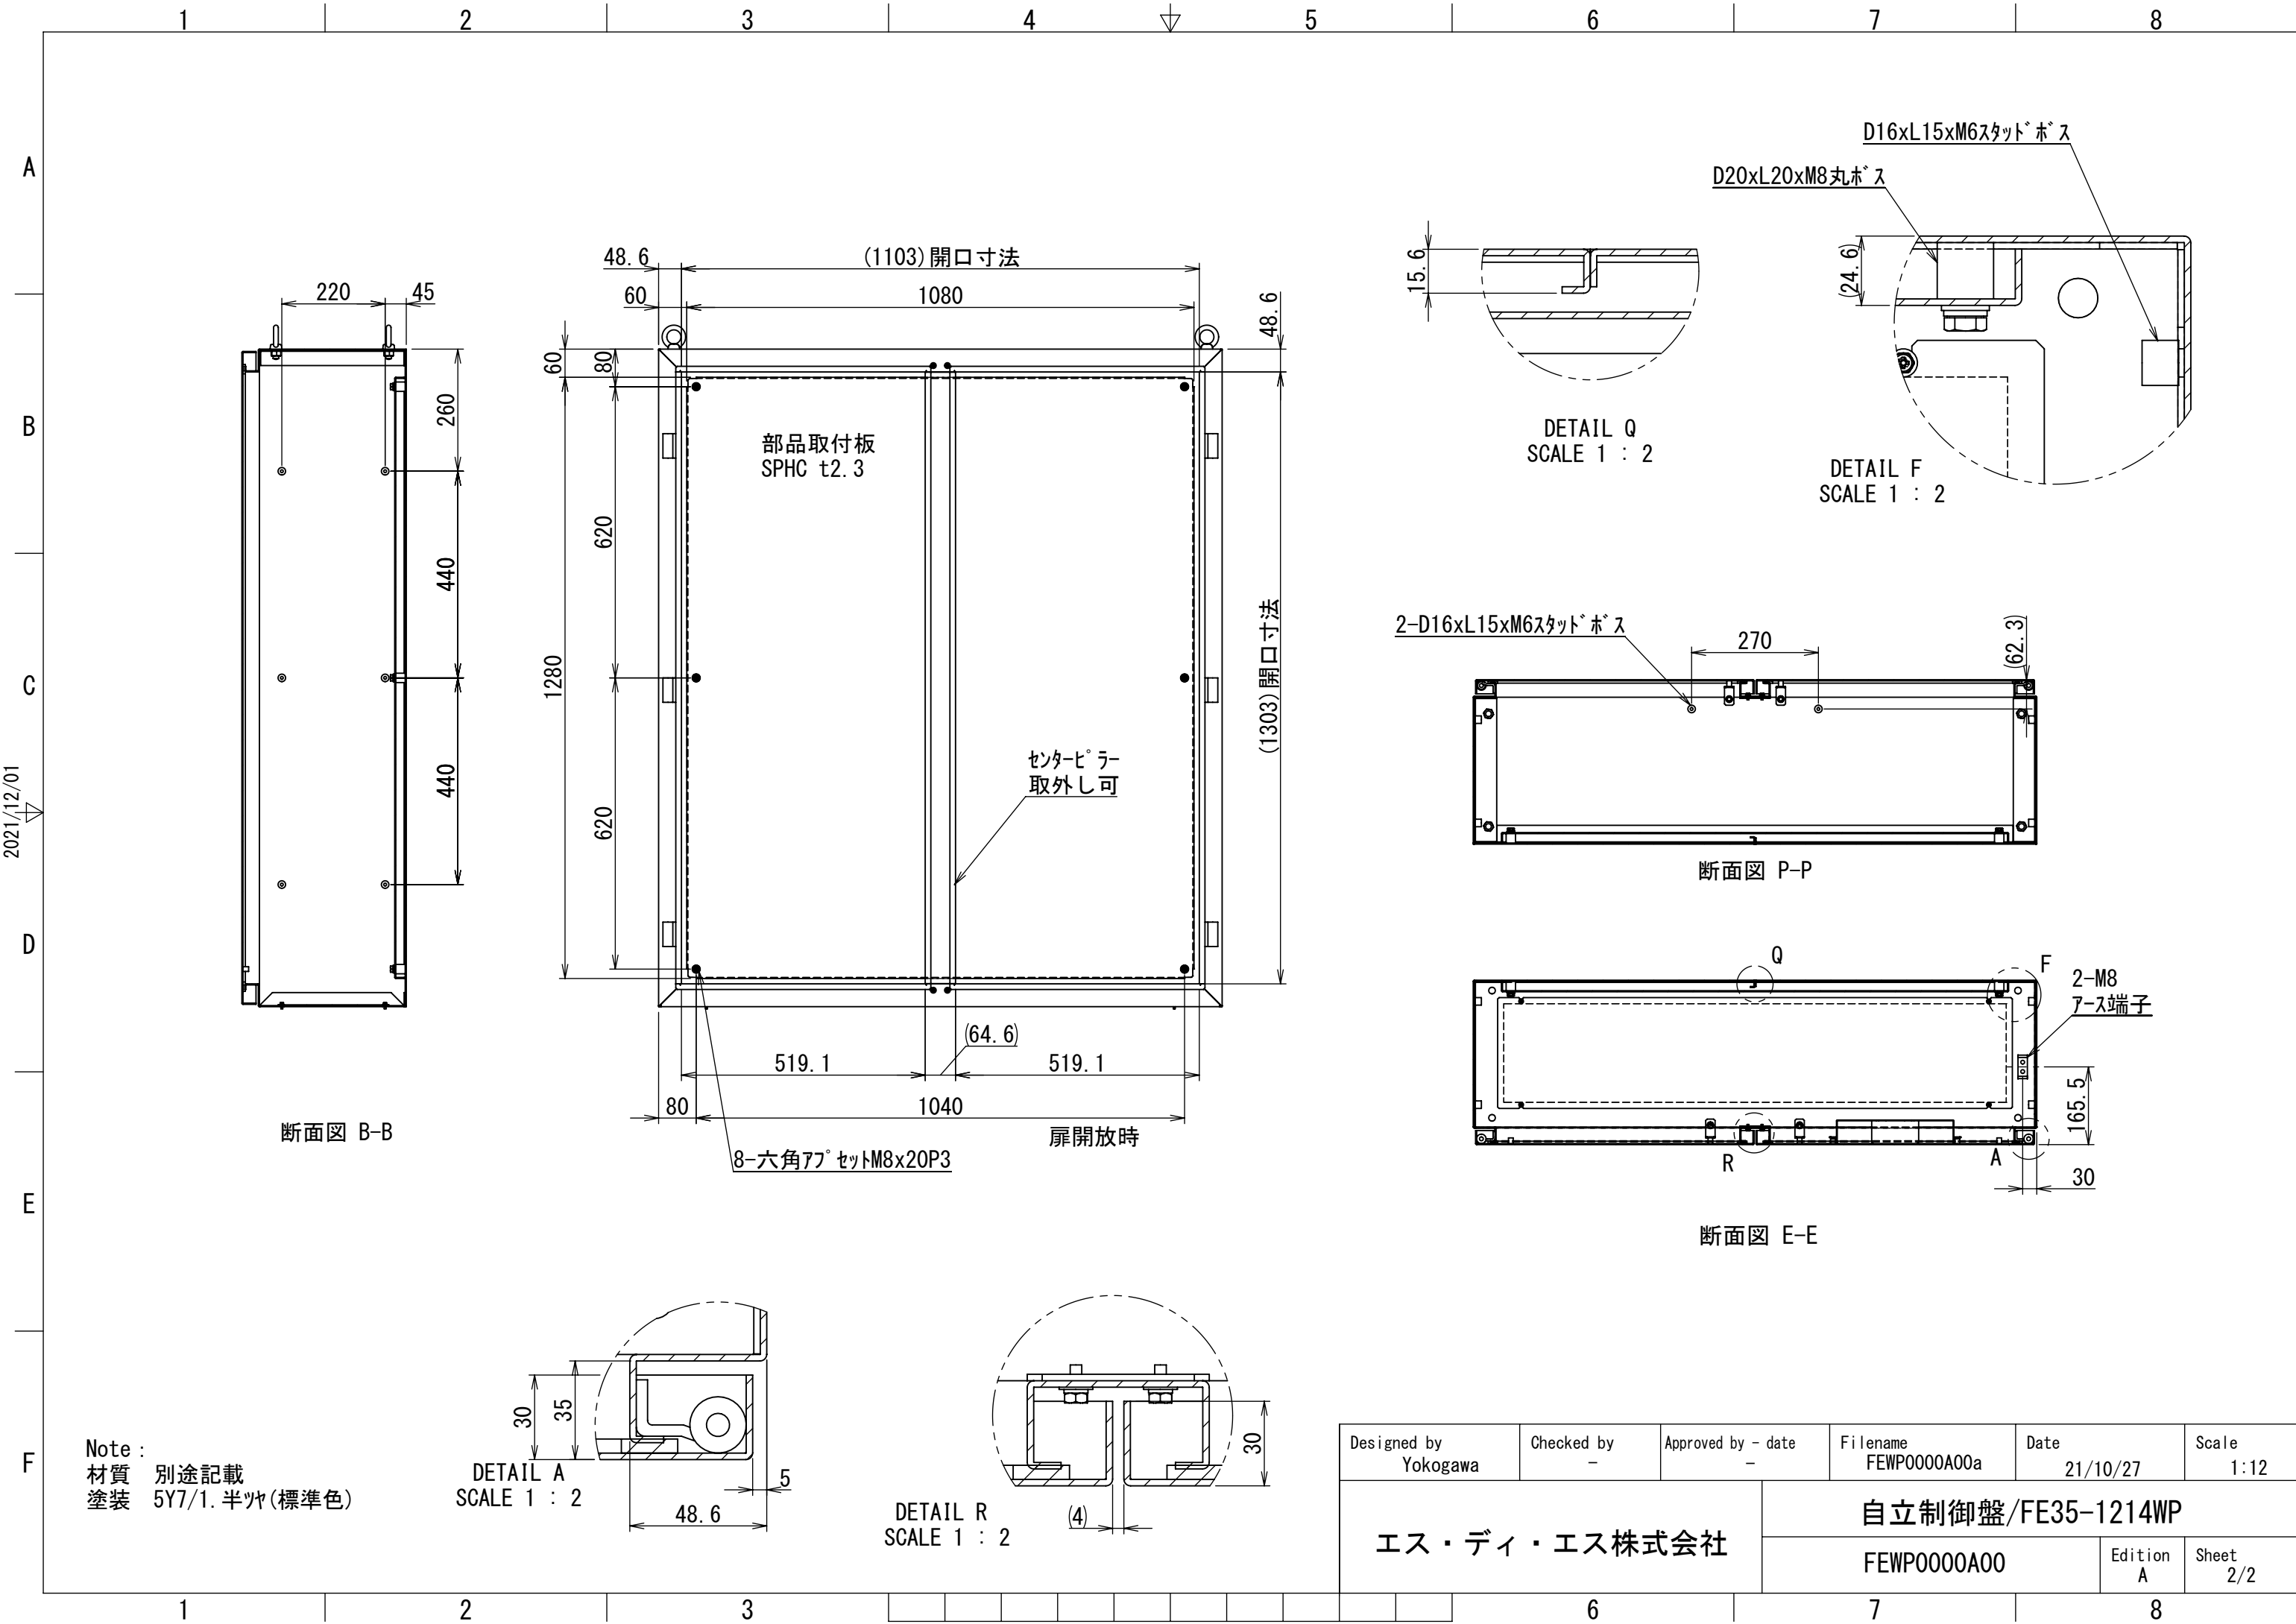

REV.	DESCRIPTION	DATE	APPL.
A	新規作成	21/10/27	

2021/12/01

Note :
 材質 別途記載
 塗装 5Y7/1. 半ツヤ(標準色)

Designed by Yokogawa	Checked by -	Approved by - date -	Filename FEWP0000A00a	Date 21/10/27	Scale 1:12
エス・ディ・エス株式会社			自立制御盤/FE35-1214WP		
			FEWP0000A00	Edition A	Sheet 1/2

2021/12/01

Note :
 材質 別途記載
 塗装 5Y7/1. 半ツヤ(標準色)

DETAIL A
 SCALE 1 : 2

DETAIL R
 SCALE 1 : 2

DETAIL Q
 SCALE 1 : 2

DETAIL F
 SCALE 1 : 2

断面図 P-P

断面図 E-E

Designed by Yokogawa	Checked by -	Approved by - date -	Filename FEWP0000A00a	Date 21/10/27	Scale 1:12
エス・ディ・エス株式会社			自立制御盤/FE35-1214WP		
			FEWP0000A00	Edition A	Sheet 2/2