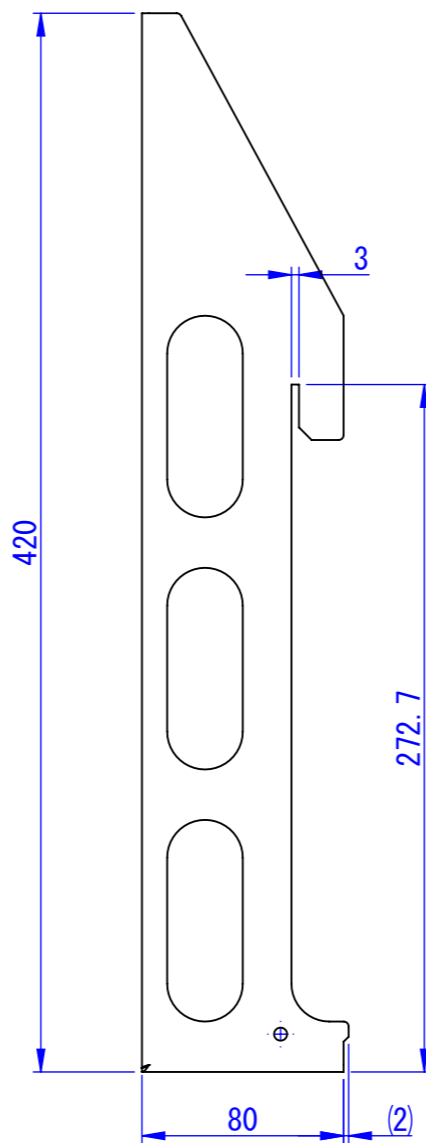

1

2

3

4

5

6

7

8

RevNo	Revision note	Date	Signature	Checked

A

B

C

D

E

F

A

B

C

D

E

F

φ6 (M4ネジ用)   φ9 (M6~M8ネジ用)

2023/03/16

表面処理 : サテンブラック

M5

Designed by K_Ikeda	Checked by -	Approved by - date -	Filename OP-DB481	Date 23/03/13	Scale 1:3
エス・ディ・エス株式会社			OP-DB481 ディスプレイ取付金具		
			OP-DB481	Edition -	Sheet 1/1

1

2

3

6

7

8