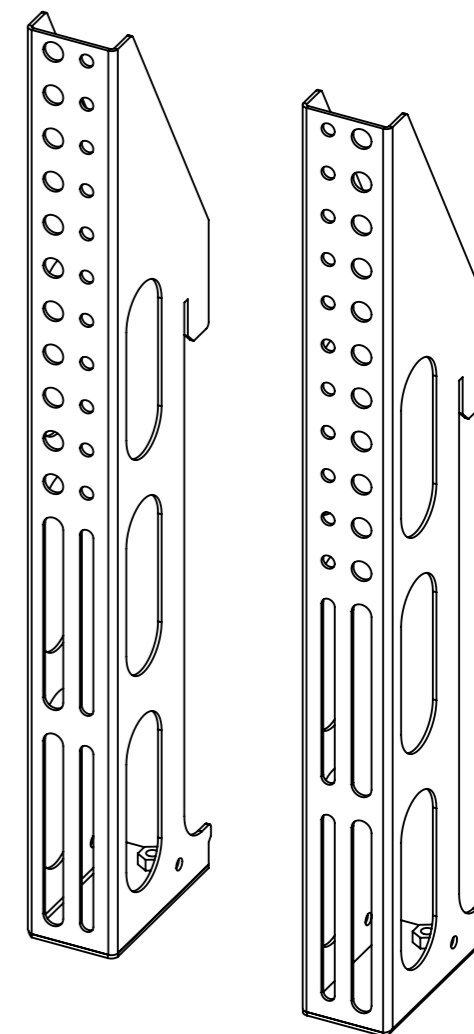

1

2

3

4

5

6

7

8

RevNo	Revision note	Date	Signature	Checked

A

B

C

D

E

F

A

B

C

D

E

F

φ6 (M4ネジ用)   φ9 (M6~M8ネジ用)

2023/03/16

表面処理 : サテンブラック

M5

Designed by K_Ikeda	Checked by -	Approved by - date -	Filename OP-DB481	Date 23/03/13	Scale 1:3
エス・ディ・エス株式会社			OP-DB481 ディスプレイ取付金具		
			OP-DB481	Edition -	Sheet 1/1

1

2

3

6

7

8