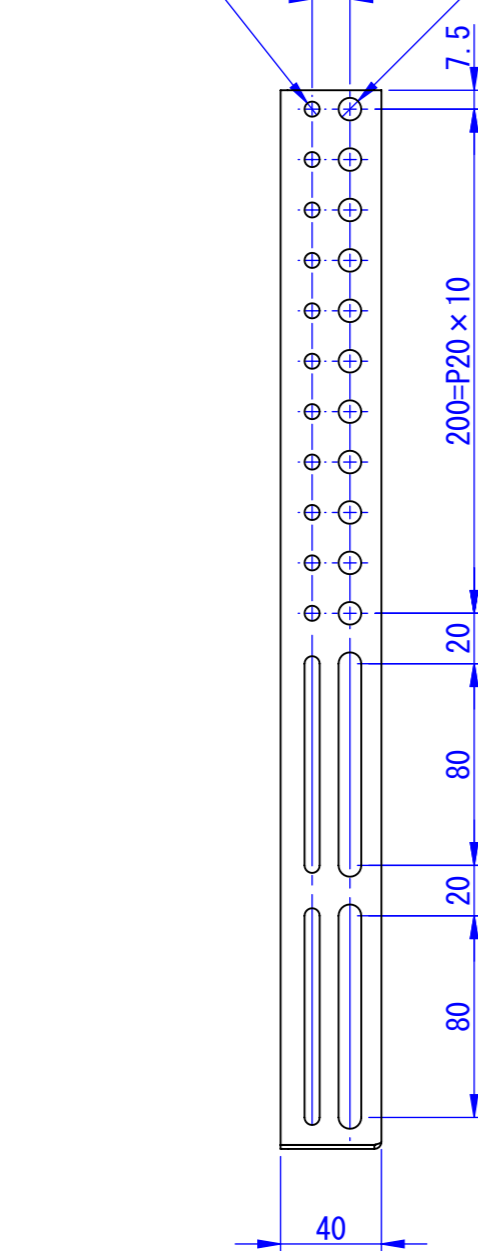

1

2

3

4

5

6

7

8

RevNo	Revision note	Date	Signature	Checked

A

B

C

D

E

F

A

B

C

D

E

F

φ6 (M4ネジ用)   φ9 (M6~M8ネジ用)

2023/03/16

表面処理 : サテンブラック

M5

Designed by K_Ikeda	Checked by -	Approved by - date -	Filename OP-DB481	Date 23/03/13	Scale 1:3
エス・ディ・エス株式会社			OP-DB481 ディスプレイ取付金具		
			OP-DB481	Edition -	Sheet 1/1

1

2

3

6

7

8