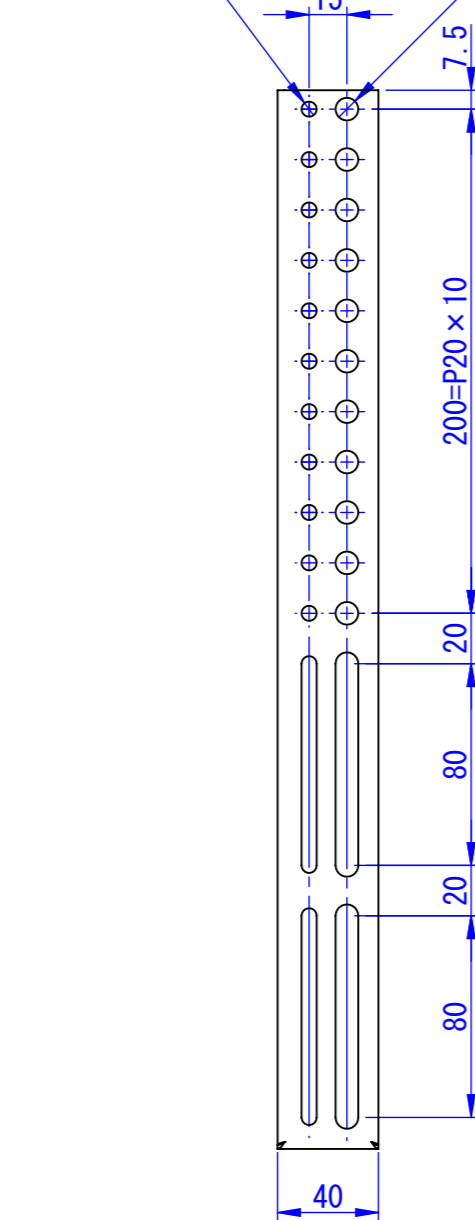

1

2

3

4

5

6

7

8

RevNo	Revision note	Date	Signature	Checked

A

B

C

D

E

F

A

B

C

D

E

F

φ6 (M4ネジ用)   φ9 (M6~M8ネジ用)

2023/03/16

表面処理 : サテンブラック

Designed by K_Ikeda	Checked by -	Approved by - date -	Filename OP-DB441	Date 23/03/13	Scale 1:3
エス・ディ・エス株式会社			OP-DB441 ディスプレイ取付金具		
			OP-DB441	Edition -	Sheet 1/1

1

2

3

6

7

8